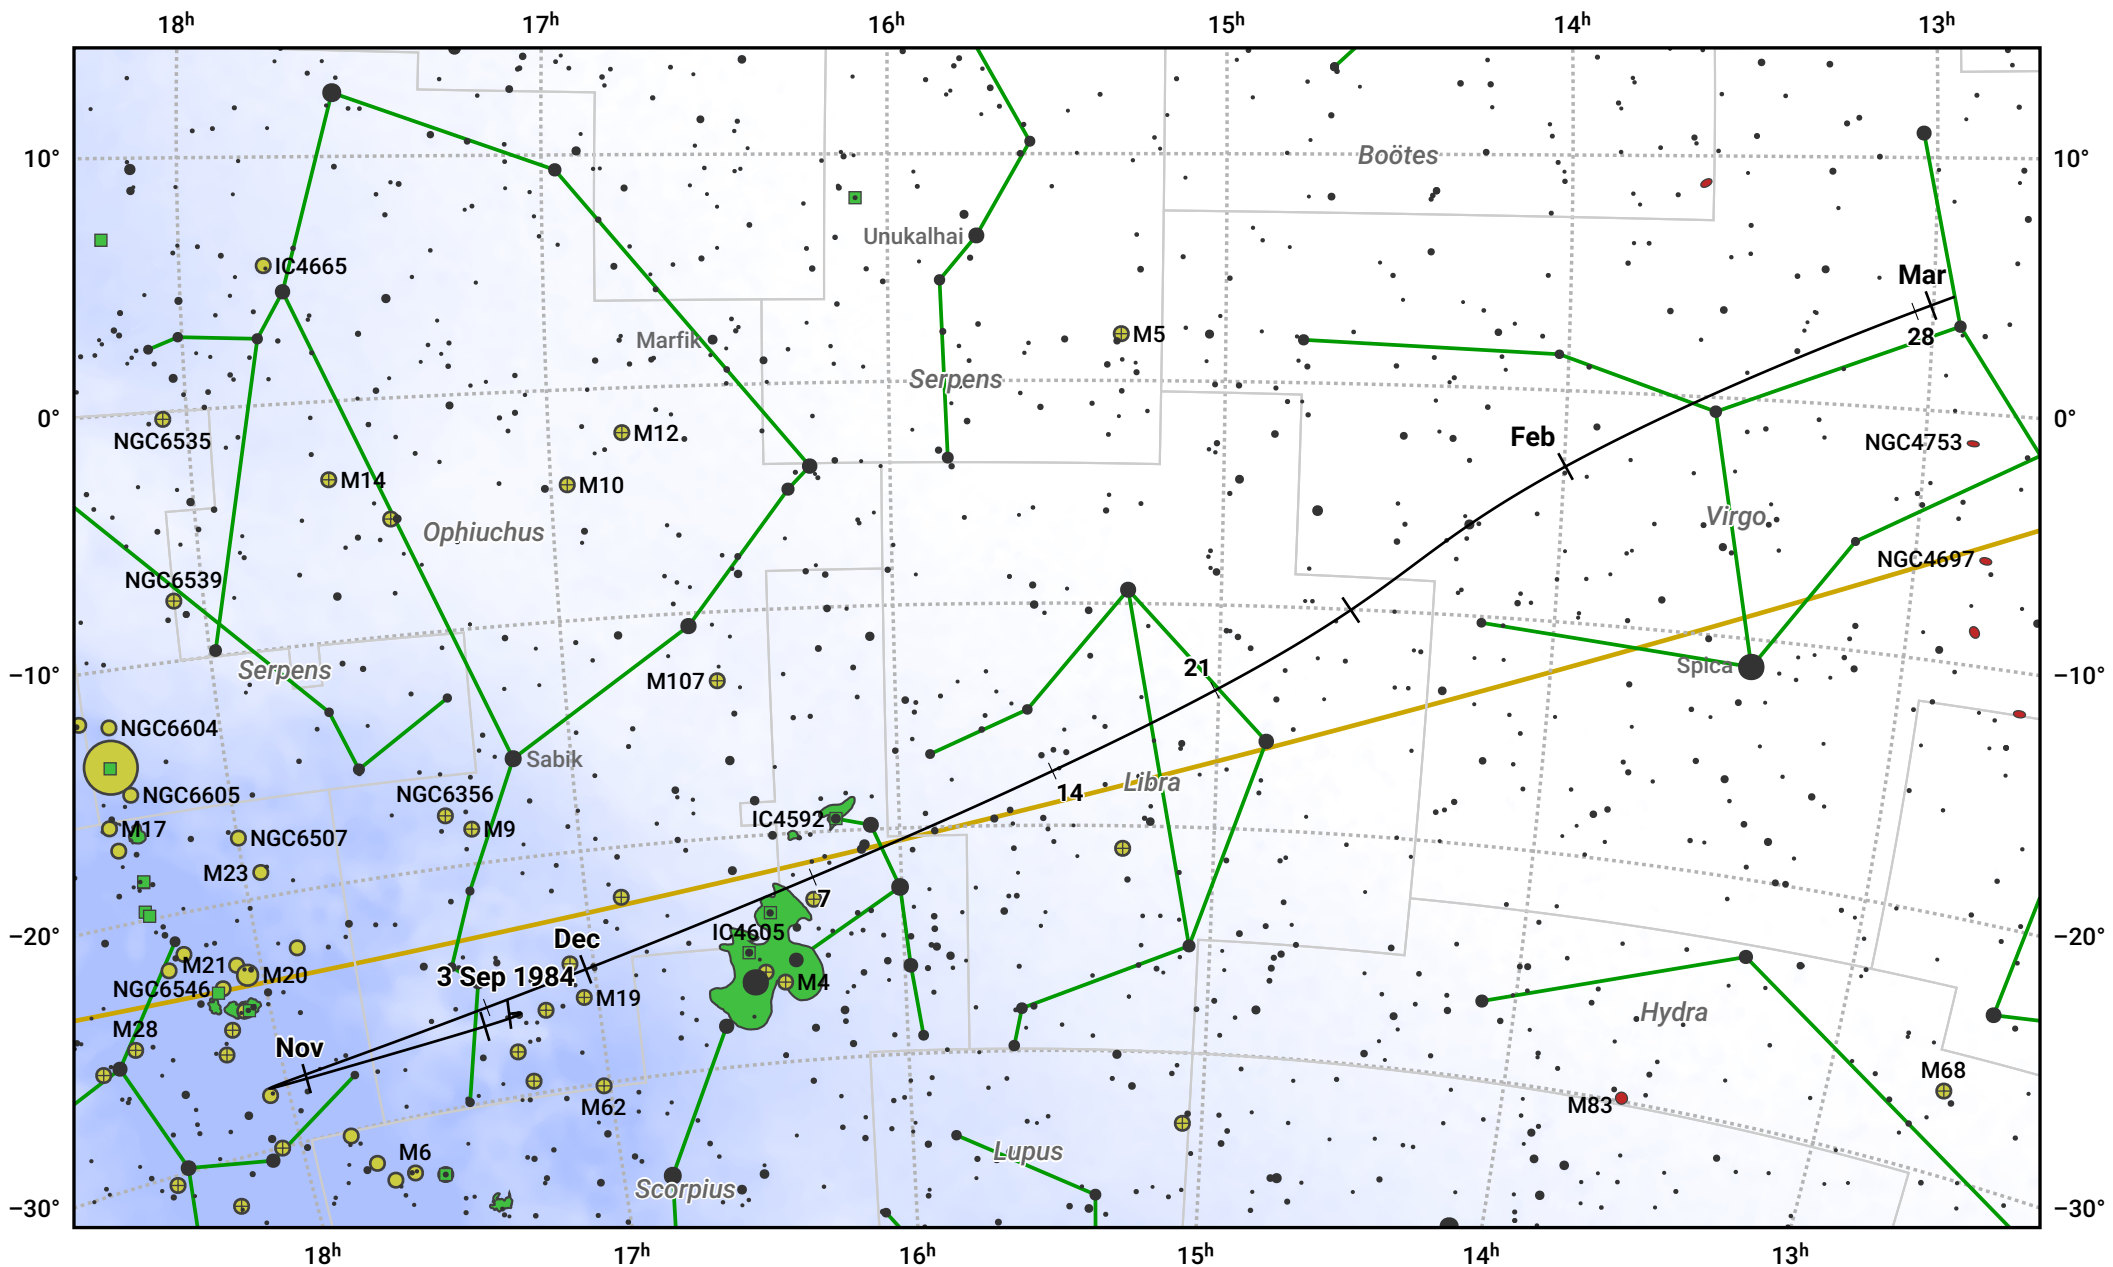

The path of 45P/Honda-Mrkos-Pajdusakova starting on 3 Sep 1984

© Dominic Ford 2011–2024. Date markers placed at midnight UTC. Downloaded from <https://in-the-sky.org>

Magnitude scale: ● 7.0 ● 6.0 ● 5.0 ● 4.0 ● 3.0 ● 2.0 ● 1.0

— Ecliptic Plane

● Galaxy ■ Bright nebula ● Open cluster ⊕ Globular cluster

| Date | Mag |
|-------------|------|
| 1984 Sep 23 | 13.0 |
| 1984 Oct 7 | 12.0 |
| 1984 Oct 18 | 11.0 |
| 1984 Oct 28 | 9.9 |
| 1984 Nov 1 | 9.4 |
| 1984 Nov 5 | 8.9 |
| 1984 Nov 13 | 7.8 |
| 1984 Nov 22 | 6.7 |
| 1984 Dec 22 | 7.8 |
| 1984 Dec 31 | 8.9 |
| 1985 Jan 1 | 9.0 |
| 1985 Jan 10 | 10.0 |
| 1985 Jan 22 | 11.1 |
| 1985 Feb 5 | 12.1 |
| 1985 Feb 22 | 13.1 |
| 1985 Mar 1 | 13.6 |