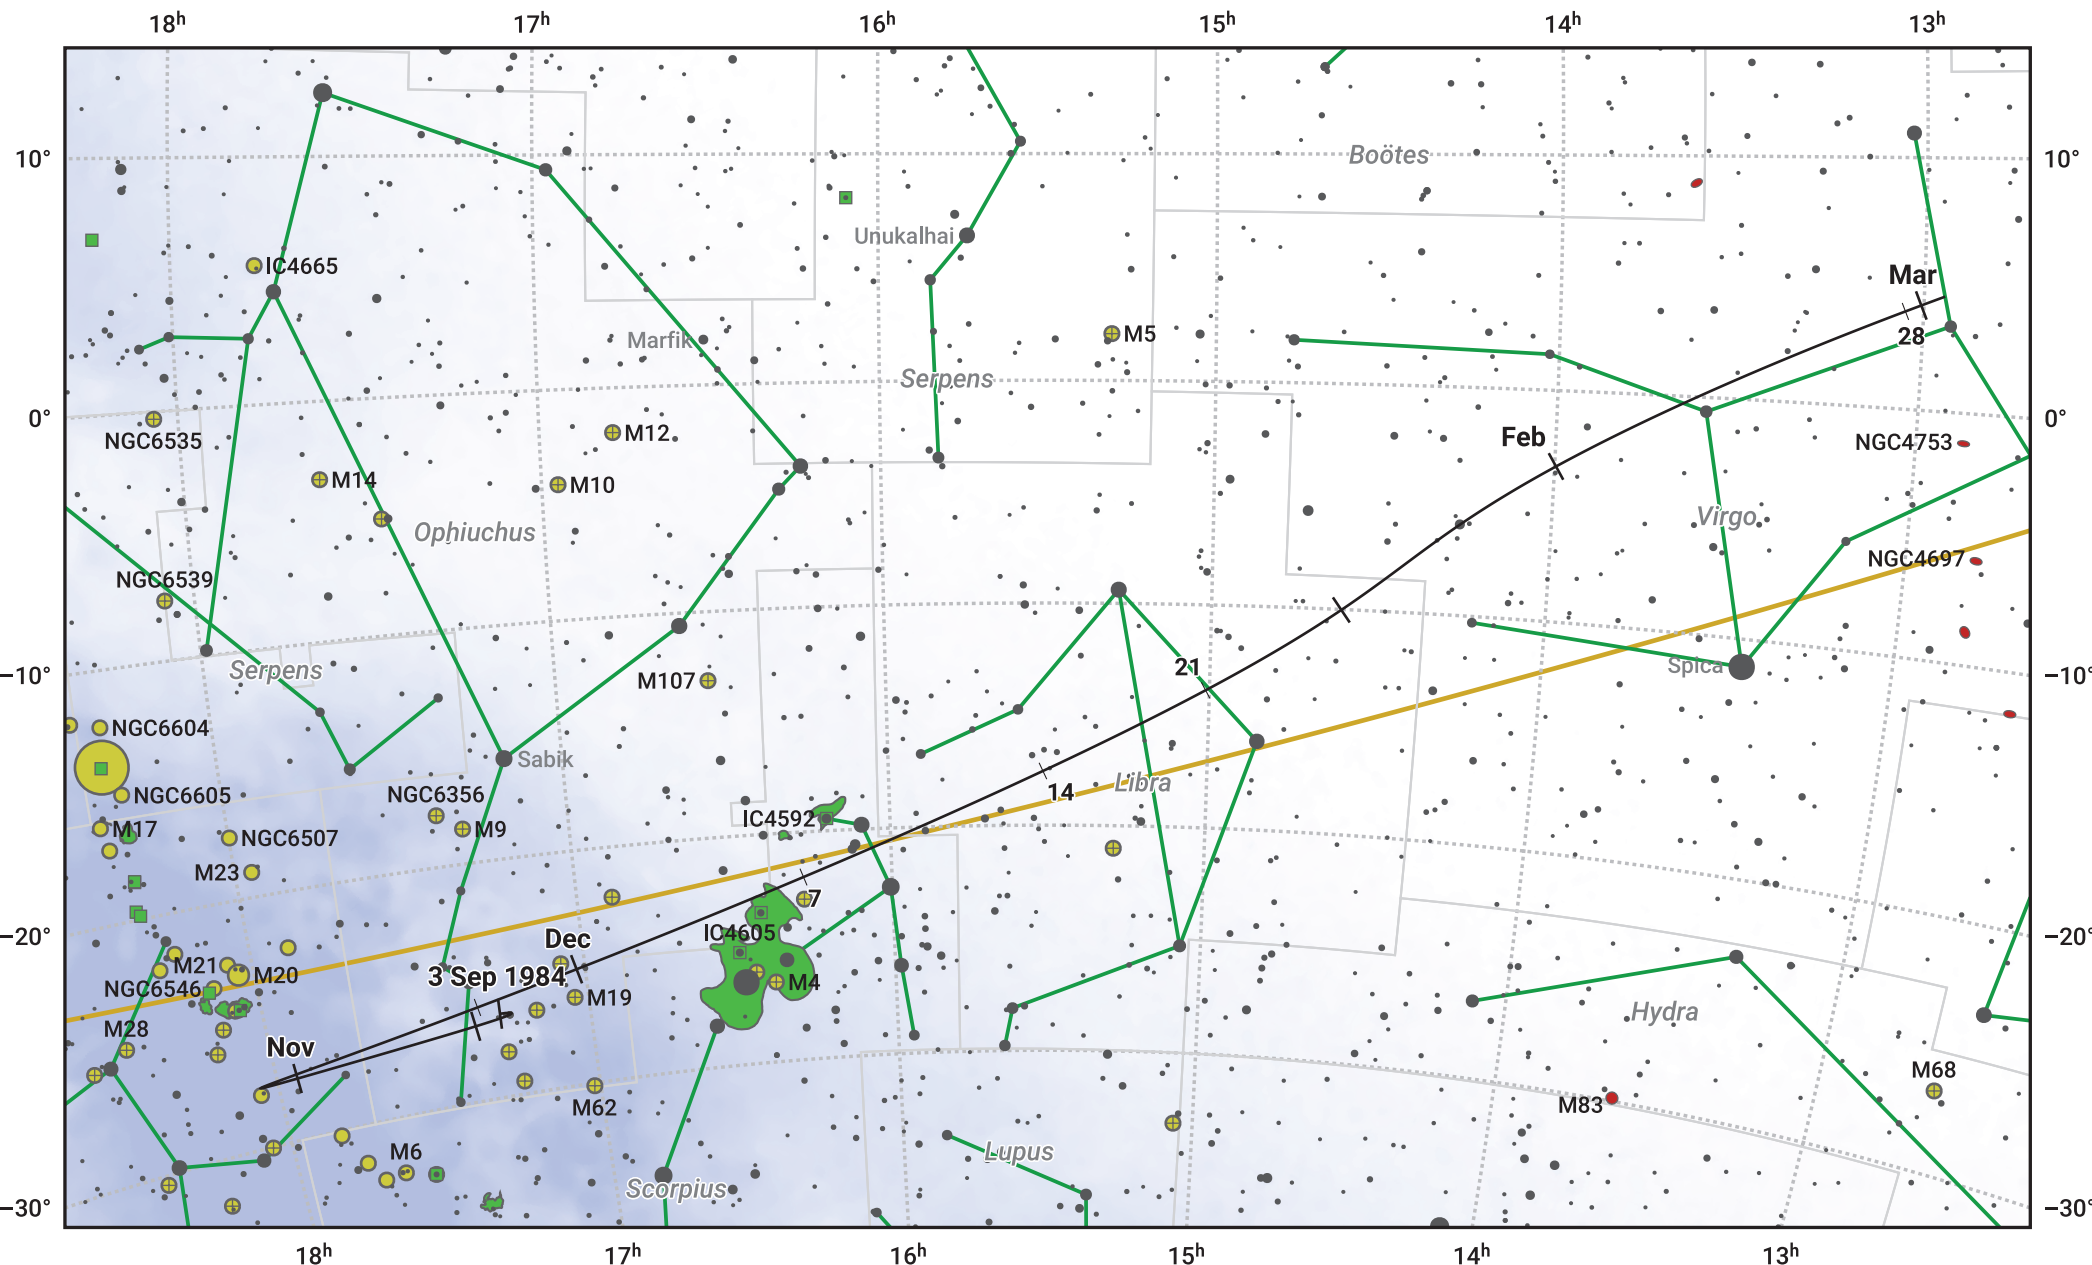

The path of 45P/Honda-Mrkos-Pajdusakova starting on 3 Sep 1984

© Dominic Ford 2011–2024. Date markers placed at midnight UTC. Downloaded from <https://in-the-sky.org>

Magnitude scale: ● 7.0 ● 6.0 ● 5.0 ● 4.0 ● 3.0 ● 2.0 ● 1.0

— Ecliptic Plane

● Galaxy ● Bright nebula ● Open cluster ● Globular cluster

Date	Mag
1984 Sep 23	13.0
1984 Oct 7	12.0
1984 Oct 18	11.0
1984 Oct 28	9.9
1984 Nov 1	9.4
1984 Nov 5	8.9
1984 Nov 13	7.8
1984 Nov 22	6.7
1984 Dec 22	7.8
1984 Dec 31	8.9
1985 Jan 1	9.0
1985 Jan 10	10.0
1985 Jan 22	11.1
1985 Feb 5	12.1
1985 Feb 22	13.1
1985 Mar 1	13.6