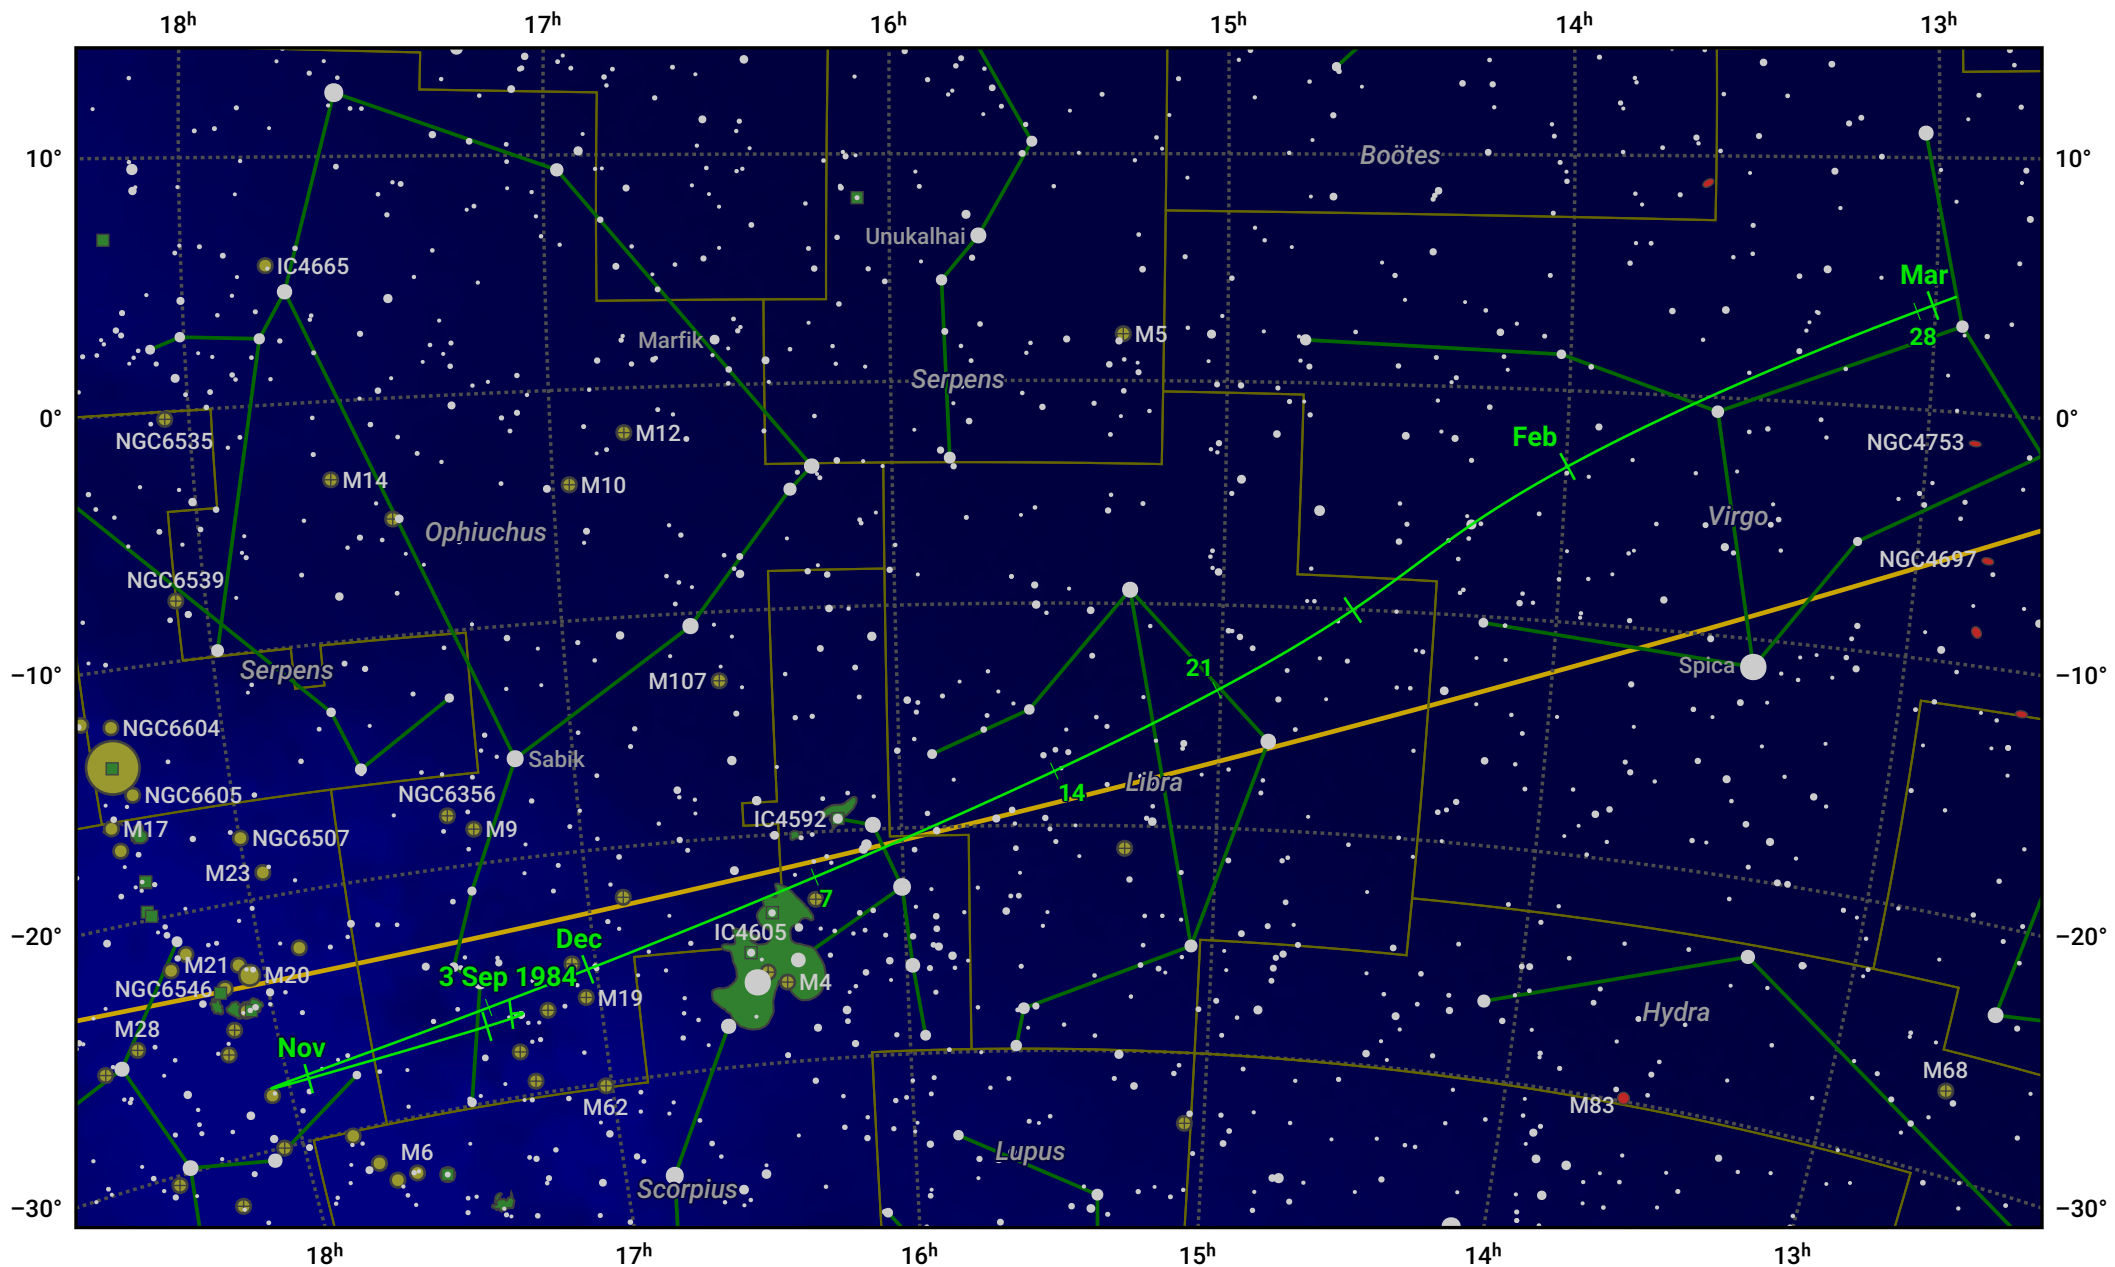

# The path of 45P/Honda-Mrkos-Pajdusakova starting on 3 Sep 1984

© Dominic Ford 2011–2024. Date markers placed at midnight UTC. Downloaded from <https://in-the-sky.org>

Magnitude scale:    • 7.0    • 6.0    • 5.0    • 4.0    • 3.0    ● 2.0    ● 1.0

— Ecliptic Plane

● Galaxy    
 ■ Bright nebula    
 ● Open cluster    
 ⊕ Globular cluster

Date	Mag
1984 Sep 23	13.0
1984 Oct 7	12.0
1984 Oct 18	11.0
1984 Oct 28	9.9
1984 Nov 1	9.4
1984 Nov 5	8.9
1984 Nov 13	7.8
1984 Nov 22	6.7
1984 Dec 22	7.8
1984 Dec 31	8.9
1985 Jan 1	9.0
1985 Jan 10	10.0
1985 Jan 22	11.1
1985 Feb 5	12.1
1985 Feb 22	13.1
1985 Mar 1	13.6