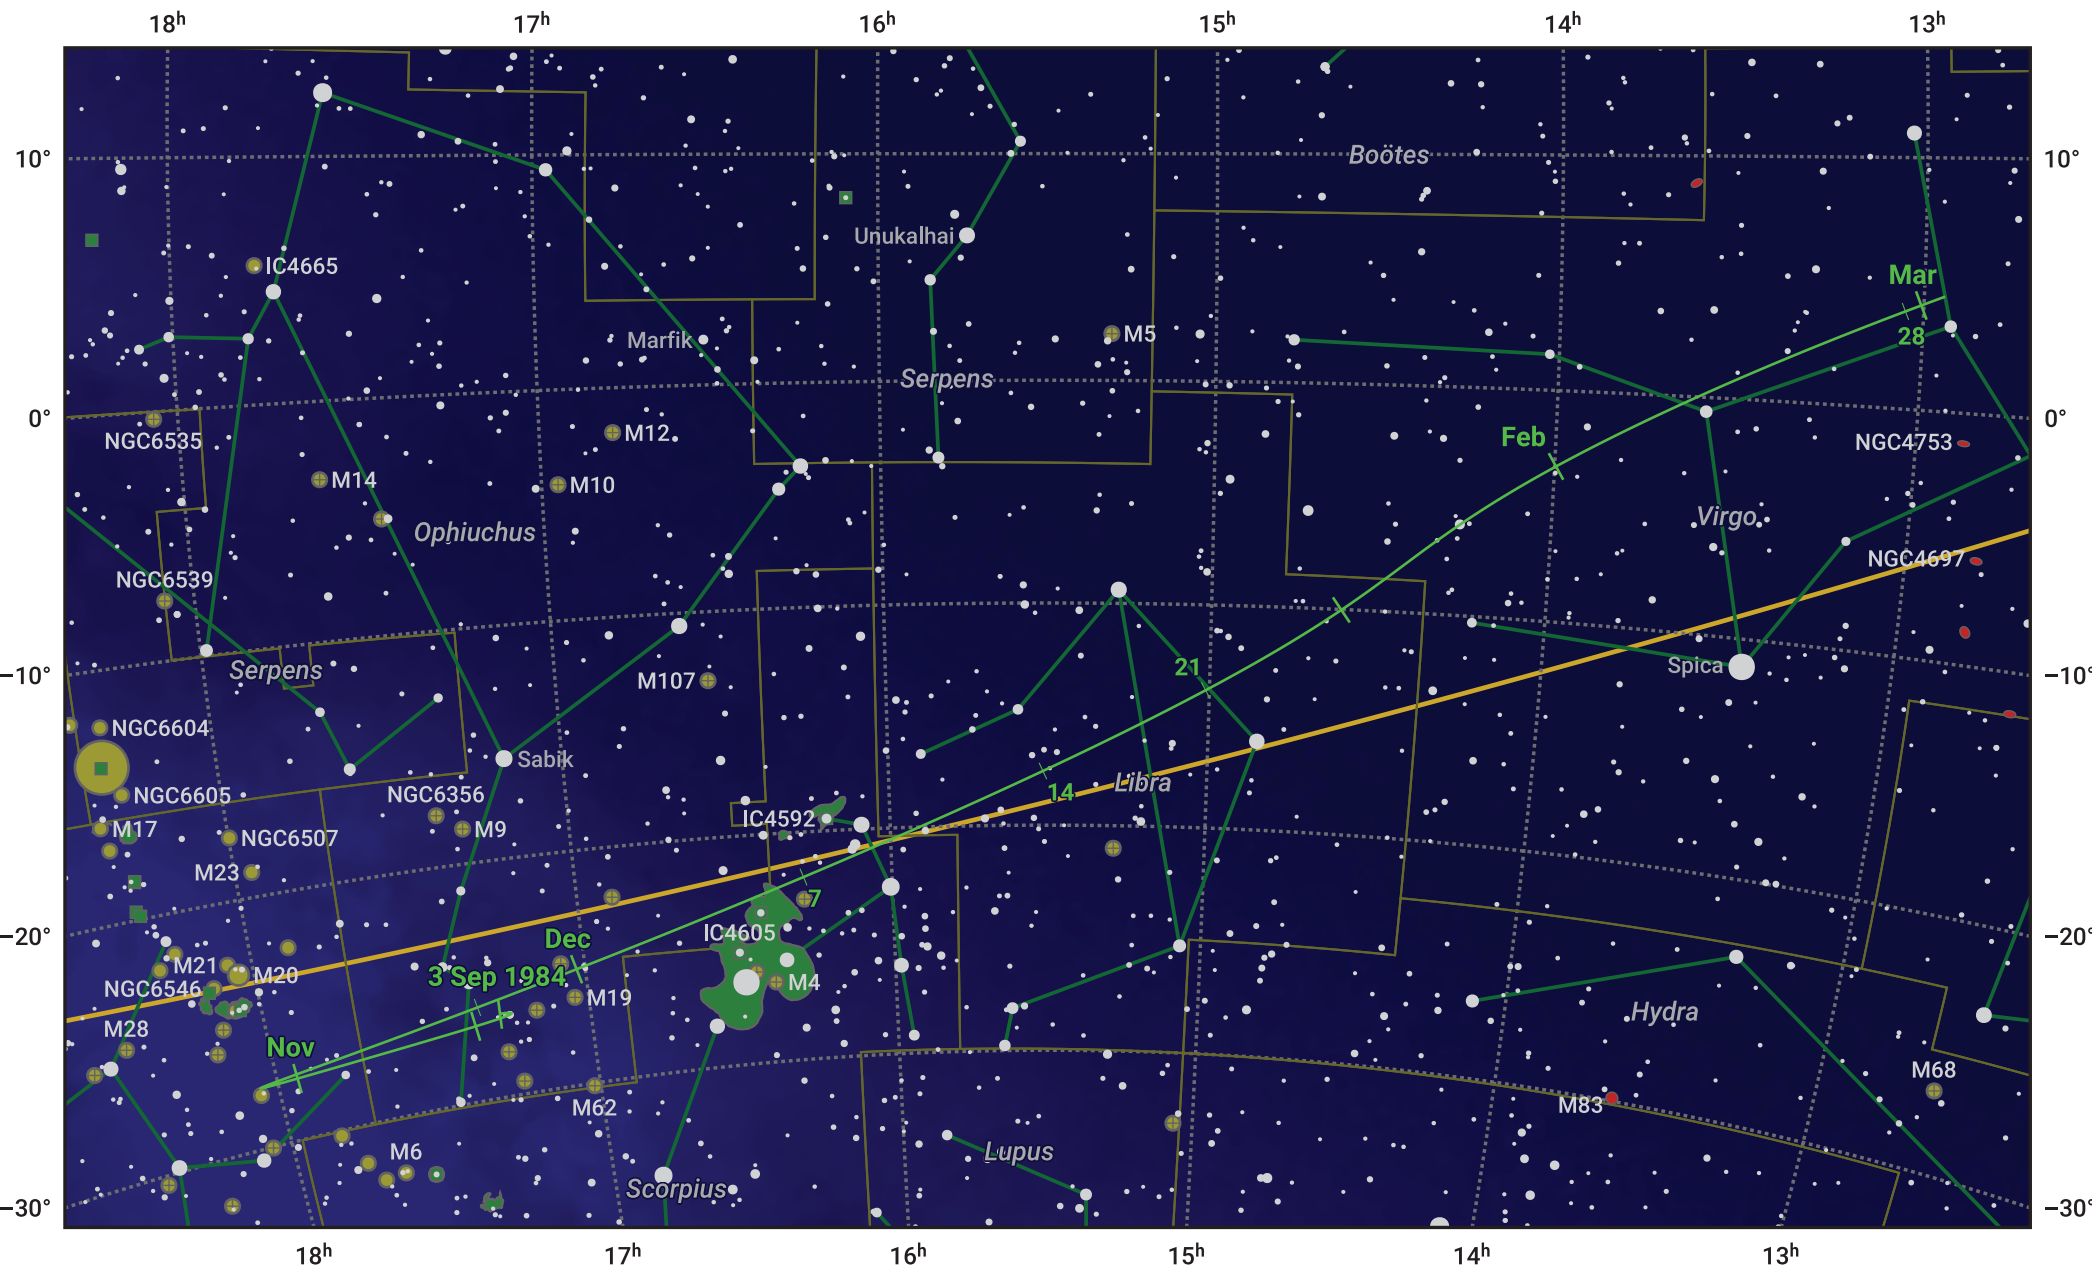

The path of 45P/Honda-Mrkos-Pajdusakova starting on 3 Sep 1984

© Dominic Ford 2011–2024. Date markers placed at midnight UTC. Downloaded from <https://in-the-sky.org>

Magnitude scale: ● 7.0 ● 6.0 ● 5.0 ● 4.0 ● 3.0 ● 2.0 ● 1.0

— Ecliptic Plane

● Galaxy ● Bright nebula ● Open cluster ● Globular cluster

Date	Mag
1984 Sep 23	13.0
1984 Oct 7	12.0
1984 Oct 18	11.0
1984 Oct 28	9.9
1984 Nov 1	9.4
1984 Nov 5	8.9
1984 Nov 13	7.8
1984 Nov 22	6.7
1984 Dec 22	7.8
1984 Dec 31	8.9
1985 Jan 1	9.0
1985 Jan 10	10.0
1985 Jan 22	11.1
1985 Feb 5	12.1
1985 Feb 22	13.1
1985 Mar 1	13.6