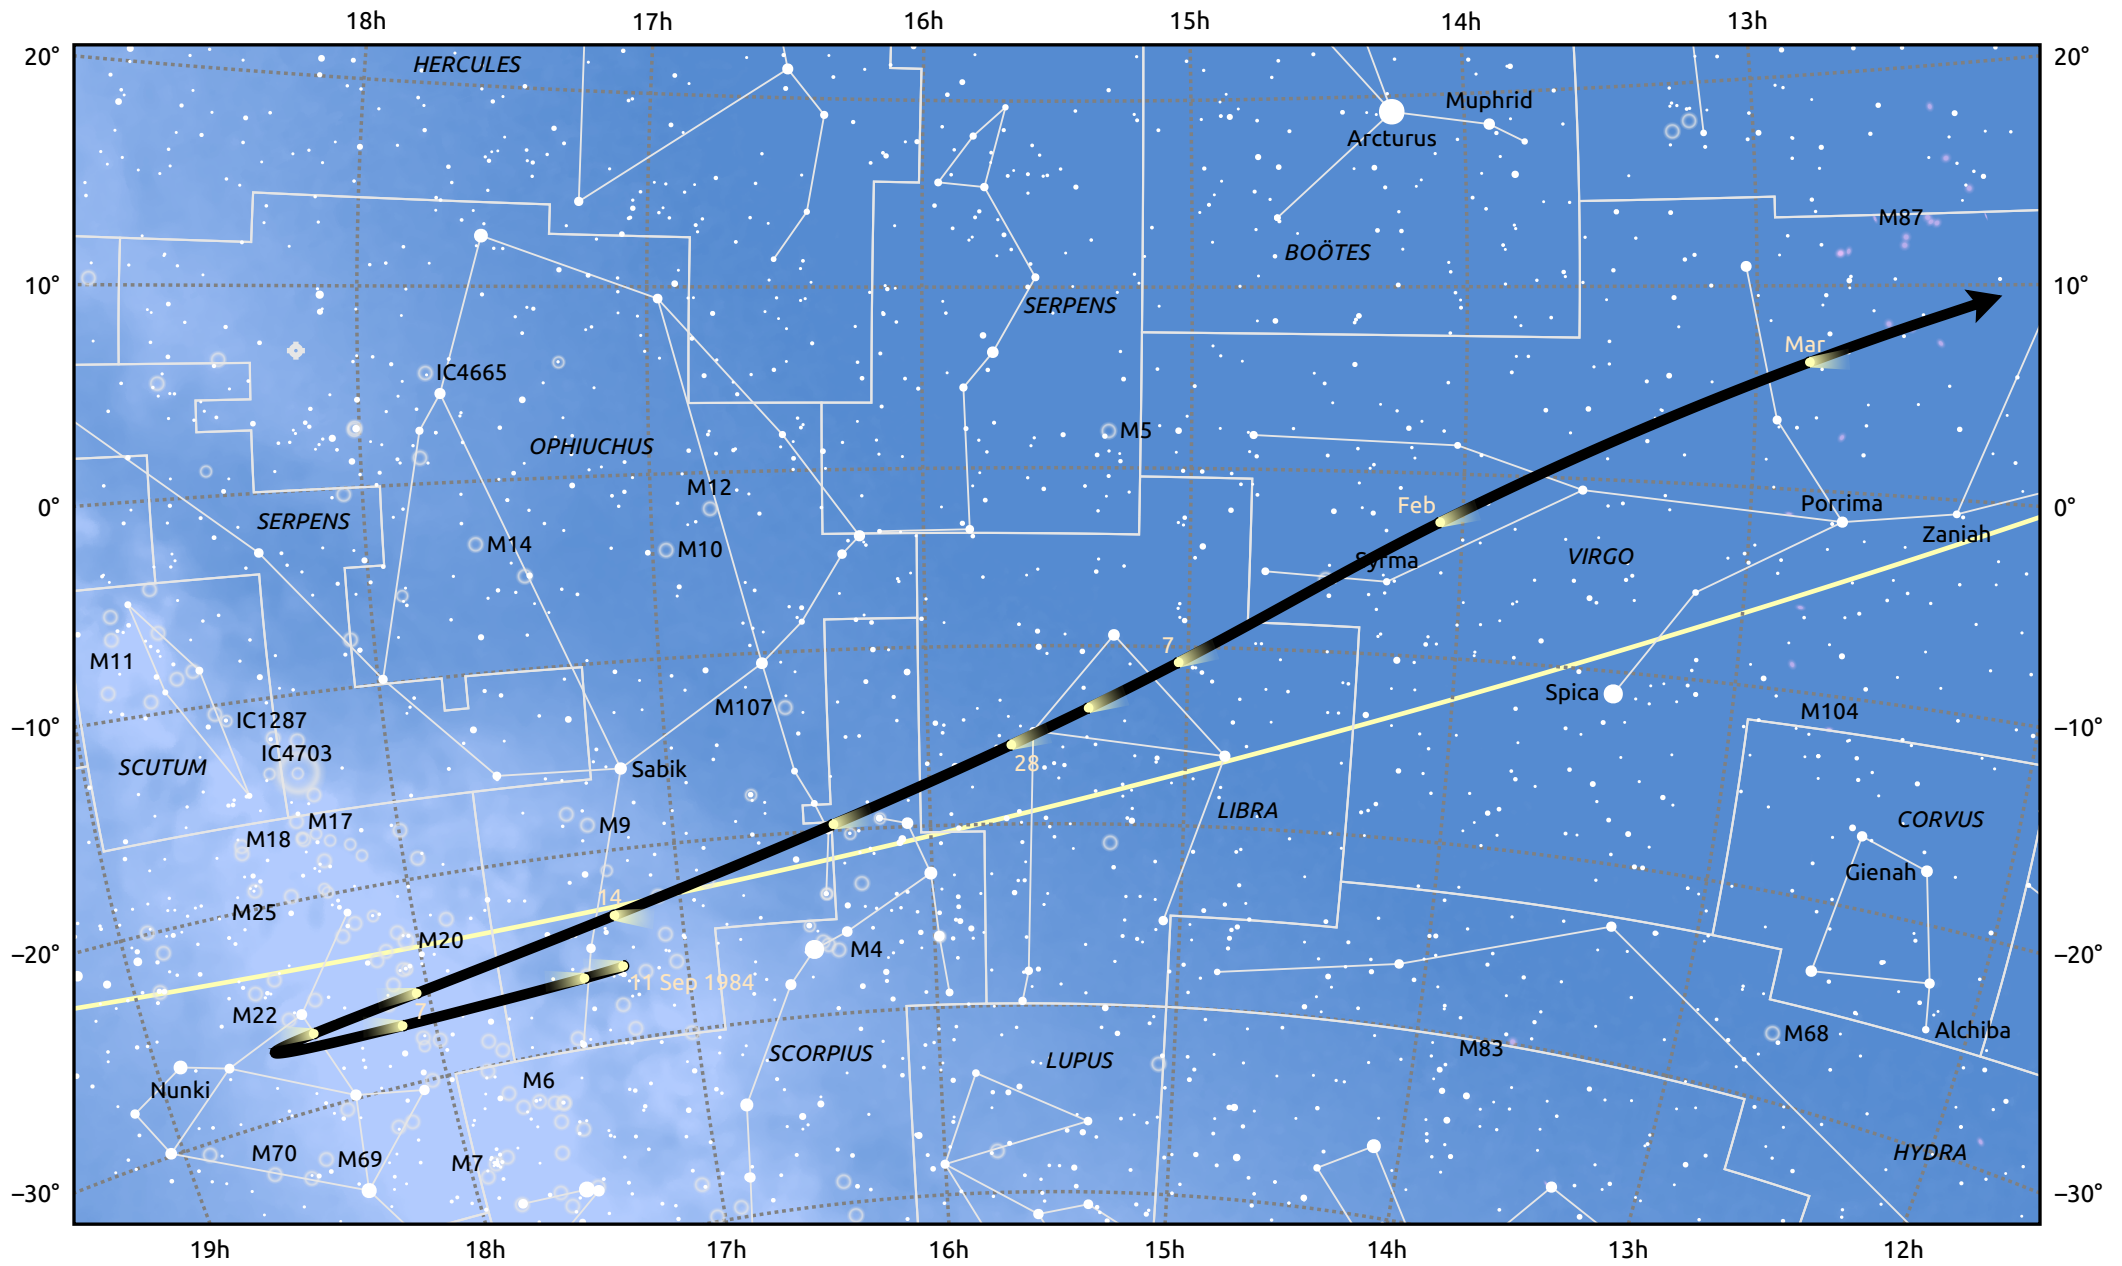

# The path of 45P/Honda-Mrkos-Pajdusakova starting on 11 Sep 1984

© Dominic Ford 2011–2025. Date markers placed at midnight UTC. Downloaded from <https://in-the-sky.org>

Magnitude scale: 7.0 6.0 5.0 4.0 3.0 2.0 1.0 0.0

— Ecliptic Plane

Galaxy    Bright nebula    Open cluster    Globular cluster    Planetary nebula

Date	Mag
1984 Sep 30	13.2
1984 Oct 14	12.1
1984 Oct 25	11.1
1984 Nov 1	10.4
1984 Nov 4	10.0
1984 Nov 12	9.0
1984 Nov 20	7.9
1984 Nov 28	6.9
1985 Jan 1	7.9
1985 Jan 10	8.9
1985 Jan 20	10.0
1985 Feb 1	11.0
1985 Feb 15	12.0
1985 Mar 1	13.0
1985 Mar 2	13.1