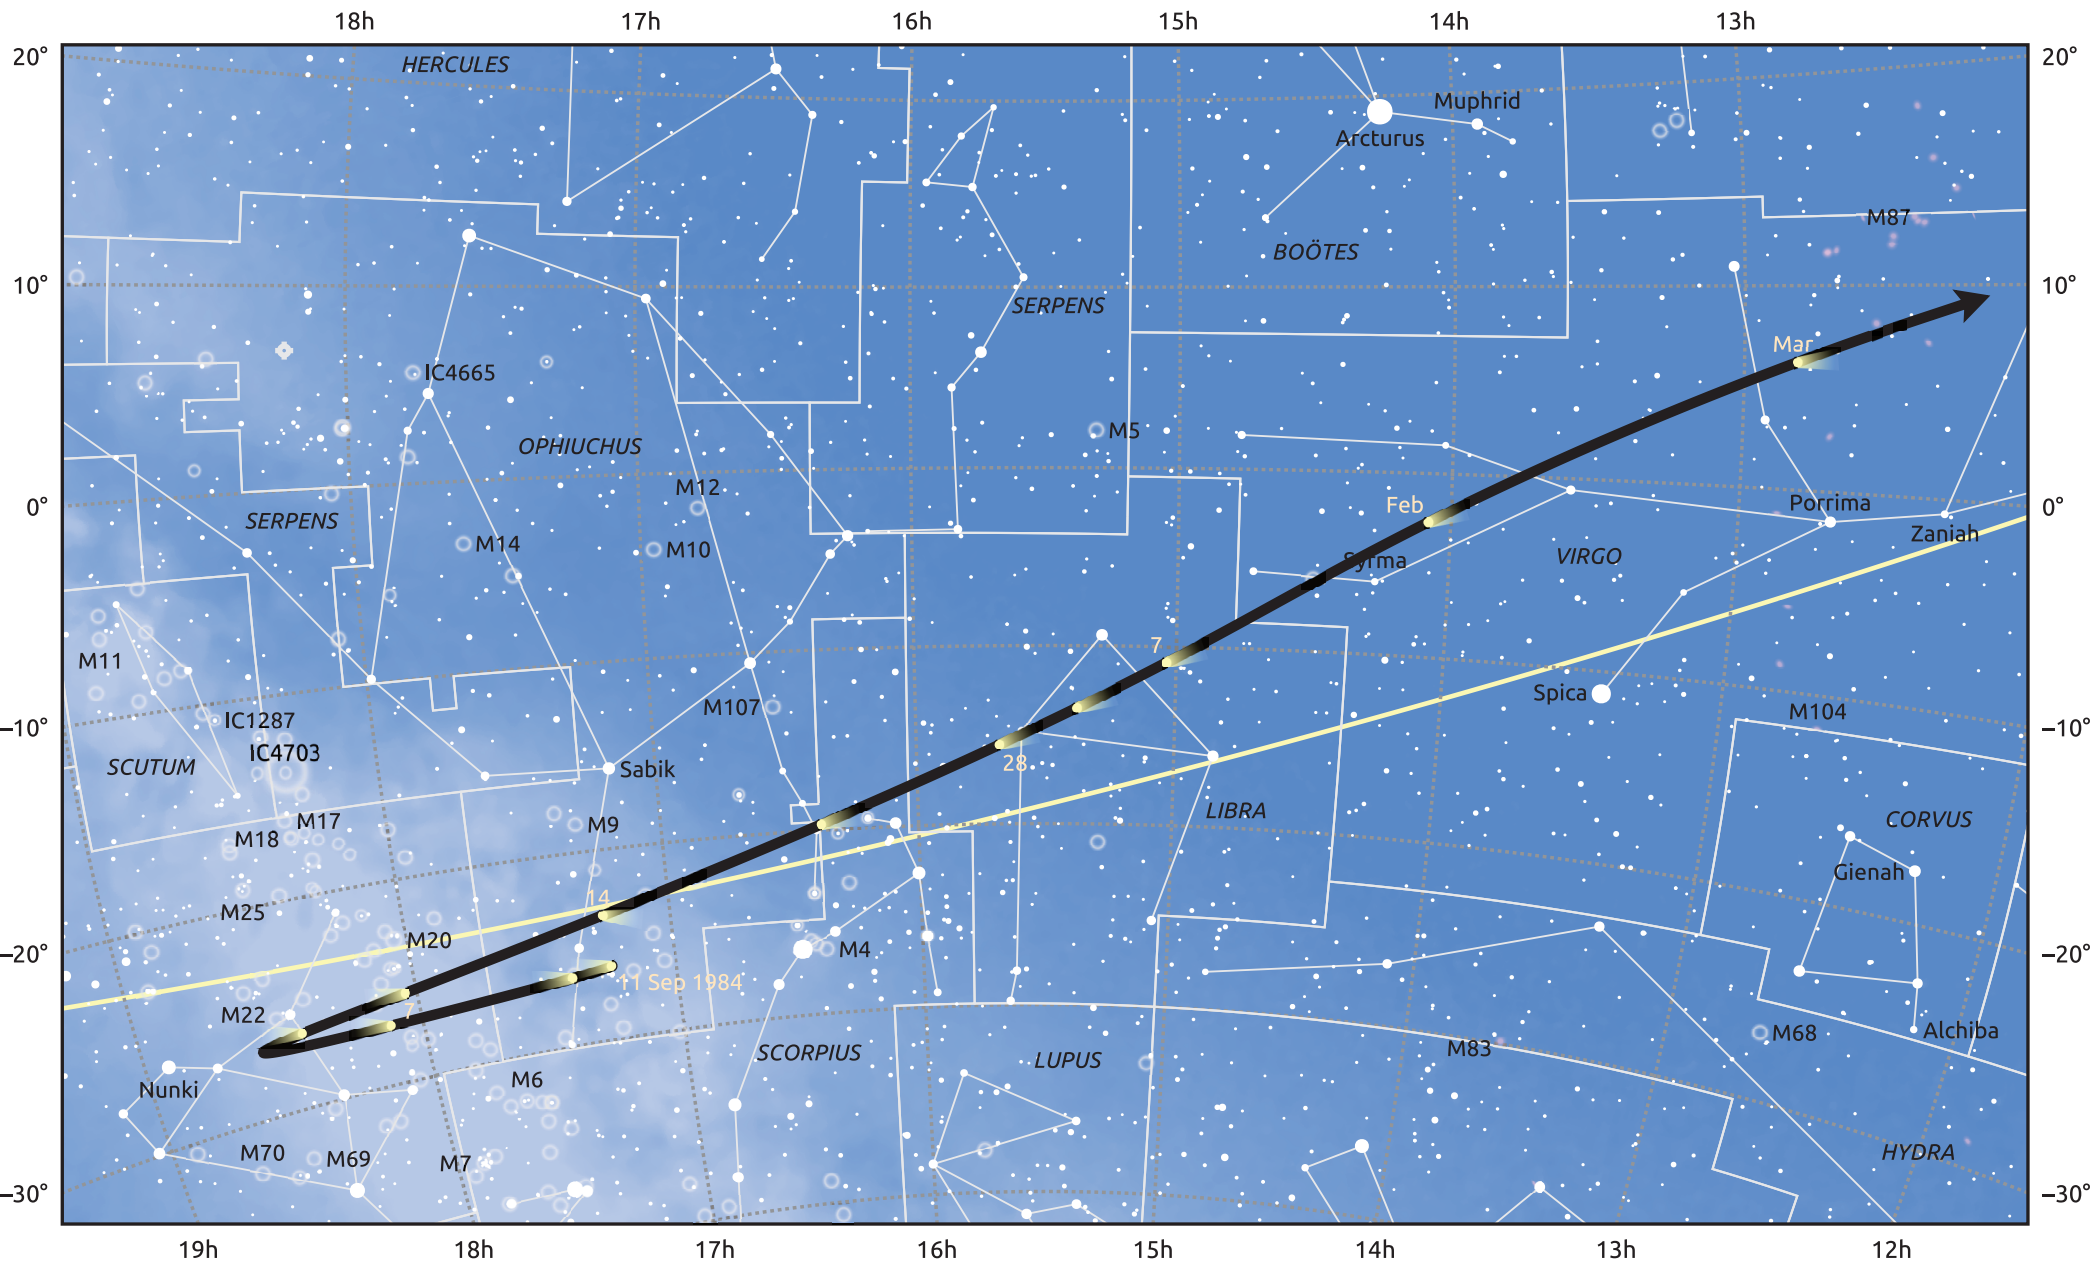

The path of 45P/Honda-Mrkos-Pajdosakova starting on 11 Sep 1984

© Dominic Ford 2011–2025. Date markers placed at midnight UTC. Downloaded from <https://in-the-sky.org>

Magnitude scale: • 7.0 • 6.0 • 5.0 • 4.0 • 3.0 • 2.0 • 1.0 • 0.0

— Ecliptic Plane

Galaxy Bright nebula Open cluster Globular cluster Planetary nebula

Date	Mag
1984 Sep 30	13.2
1984 Oct 14	12.1
1984 Oct 25	11.1
1984 Nov 1	10.4
1984 Nov 4	10.0
1984 Nov 12	9.0
1984 Nov 20	7.9
1984 Nov 28	6.9
1985 Jan 1	7.9
1985 Jan 10	8.9
1985 Jan 20	10.0
1985 Feb 1	11.0
1985 Feb 15	12.0
1985 Mar 1	13.0
1985 Mar 2	13.1