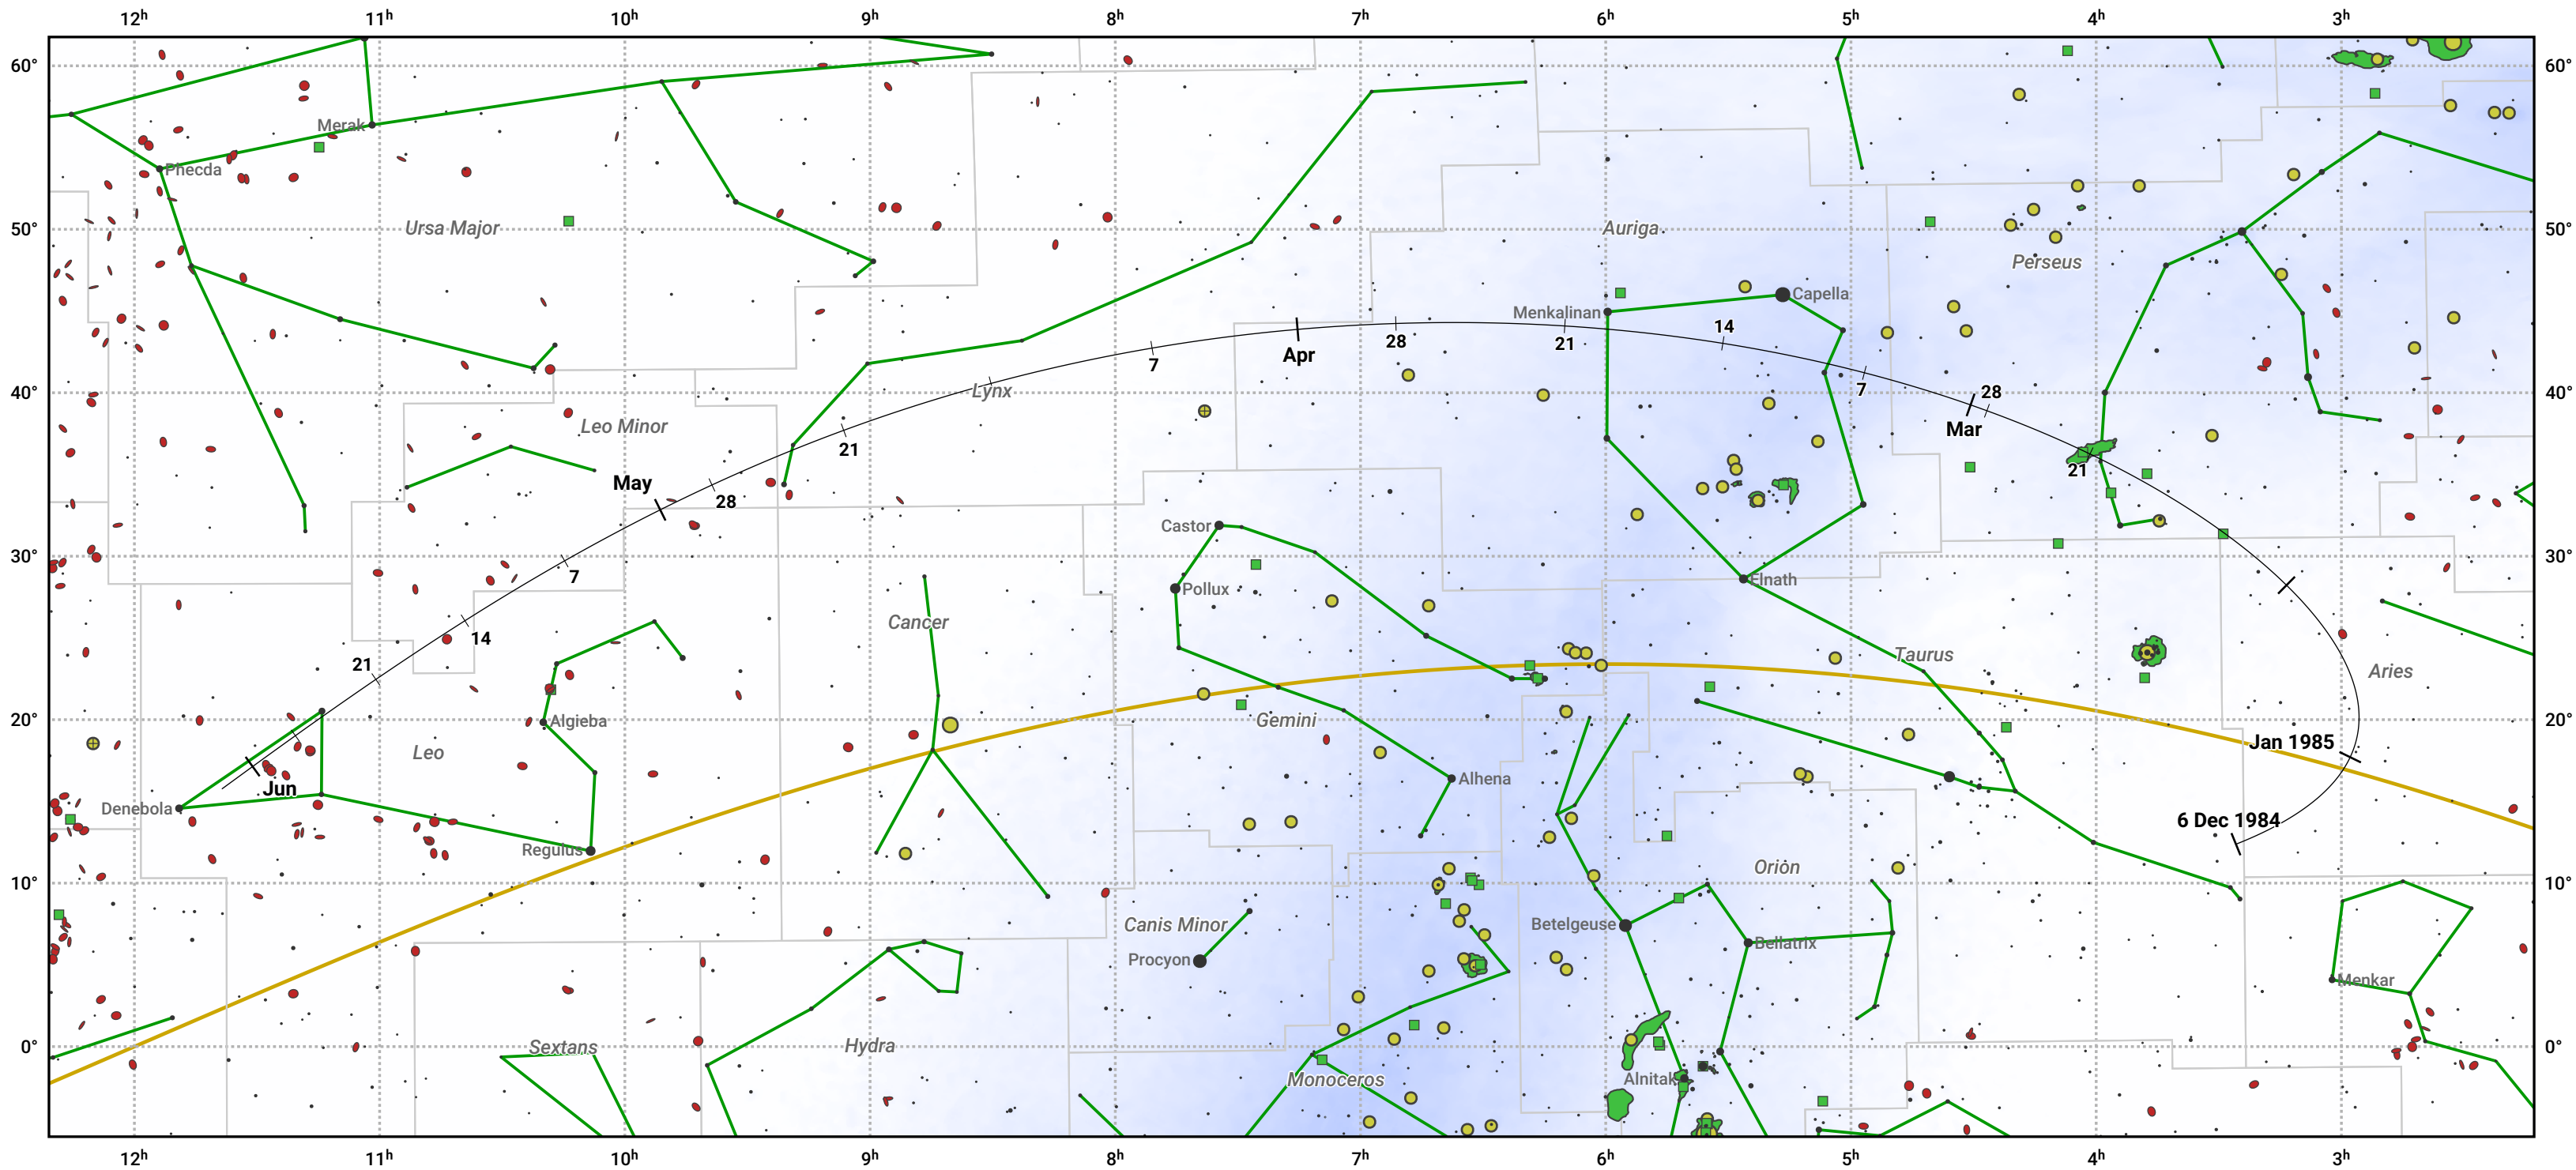

# The path of 24P/Schaumasse starting on 6 Dec 1984

© Dominic Ford 2011–2024. Date markers placed at midnight UTC. Downloaded from <https://in-the-sky.org>

Magnitude scale: 6.0 5.0 4.0 3.0 2.0 1.0 0.0

— Ecliptic Plane

● Galaxy   
 ■ Bright nebula   
 ● Open cluster   
 ⊕ Globular cluster

Date	Mag
1984 Dec 25	10.9
1985 Jan 1	10.5
1985 Jan 15	9.9
1985 Feb 12	8.8
1985 Mar 1	8.5
1985 Apr 20	9.9
1985 May 1	10.6
1985 May 6	10.9
1985 May 22	12.0