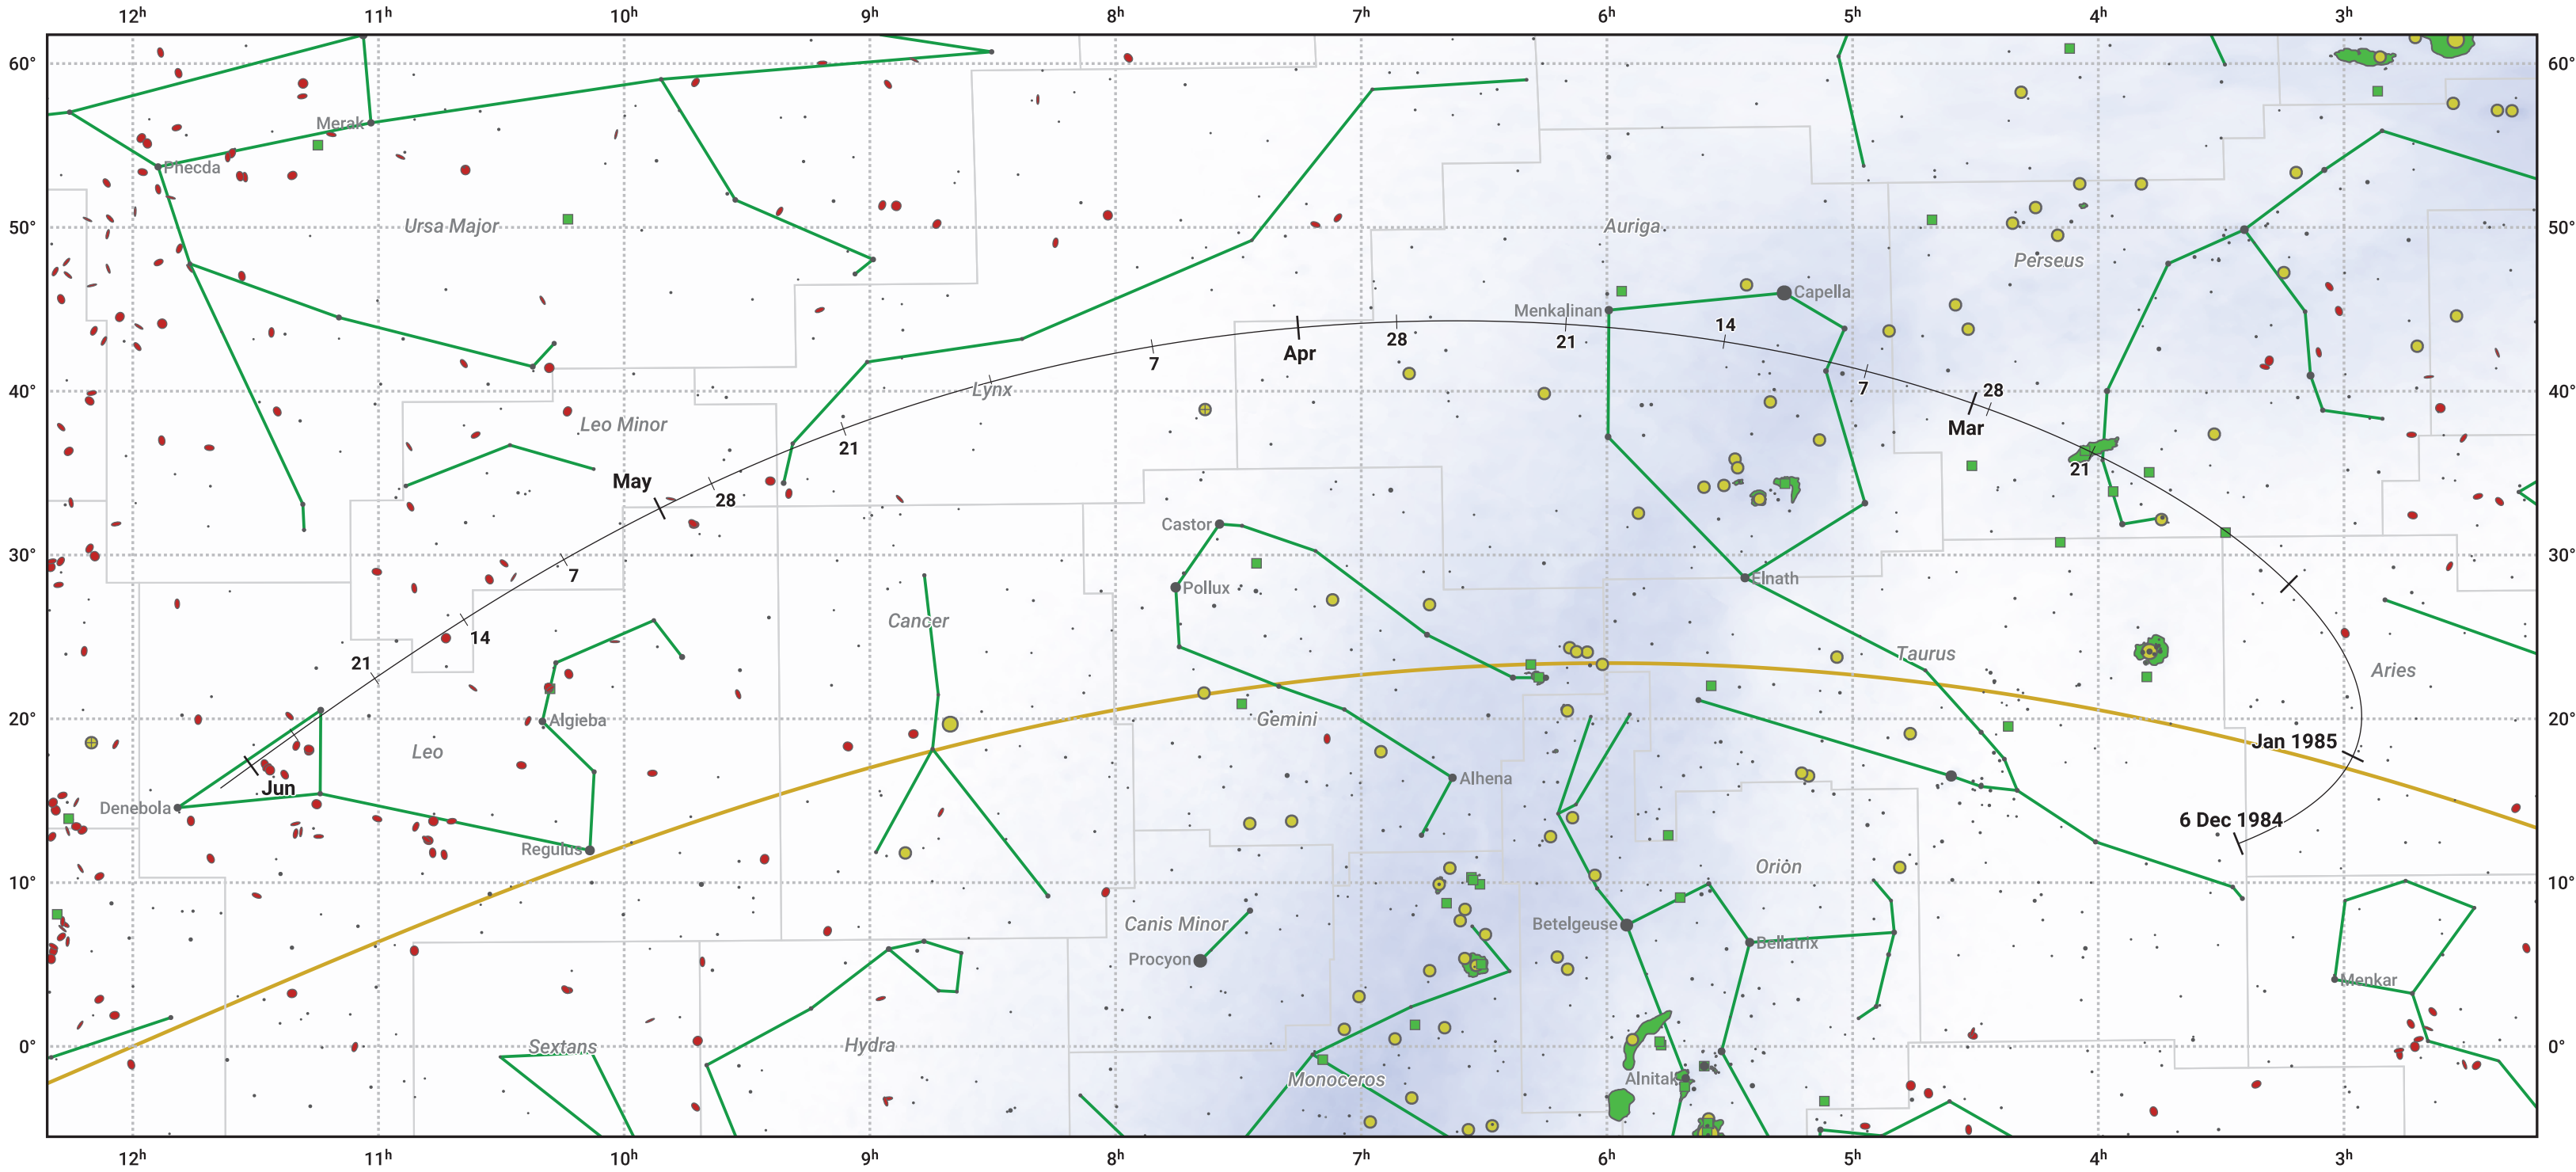

The path of 24P/Schaumasse starting on 6 Dec 1984

© Dominic Ford 2011–2024. Date markers placed at midnight UTC. Downloaded from <https://in-the-sky.org>

Magnitude scale: 6.0 5.0 4.0 3.0 2.0 1.0 0.0

— Ecliptic Plane

● Galaxy ■ Bright nebula ● Open cluster ⊕ Globular cluster

Date	Mag
1984 Dec 25	10.9
1985 Jan 1	10.5
1985 Jan 15	9.9
1985 Feb 12	8.8
1985 Mar 1	8.5
1985 Apr 20	9.9
1985 May 1	10.6
1985 May 6	10.9
1985 May 22	12.0