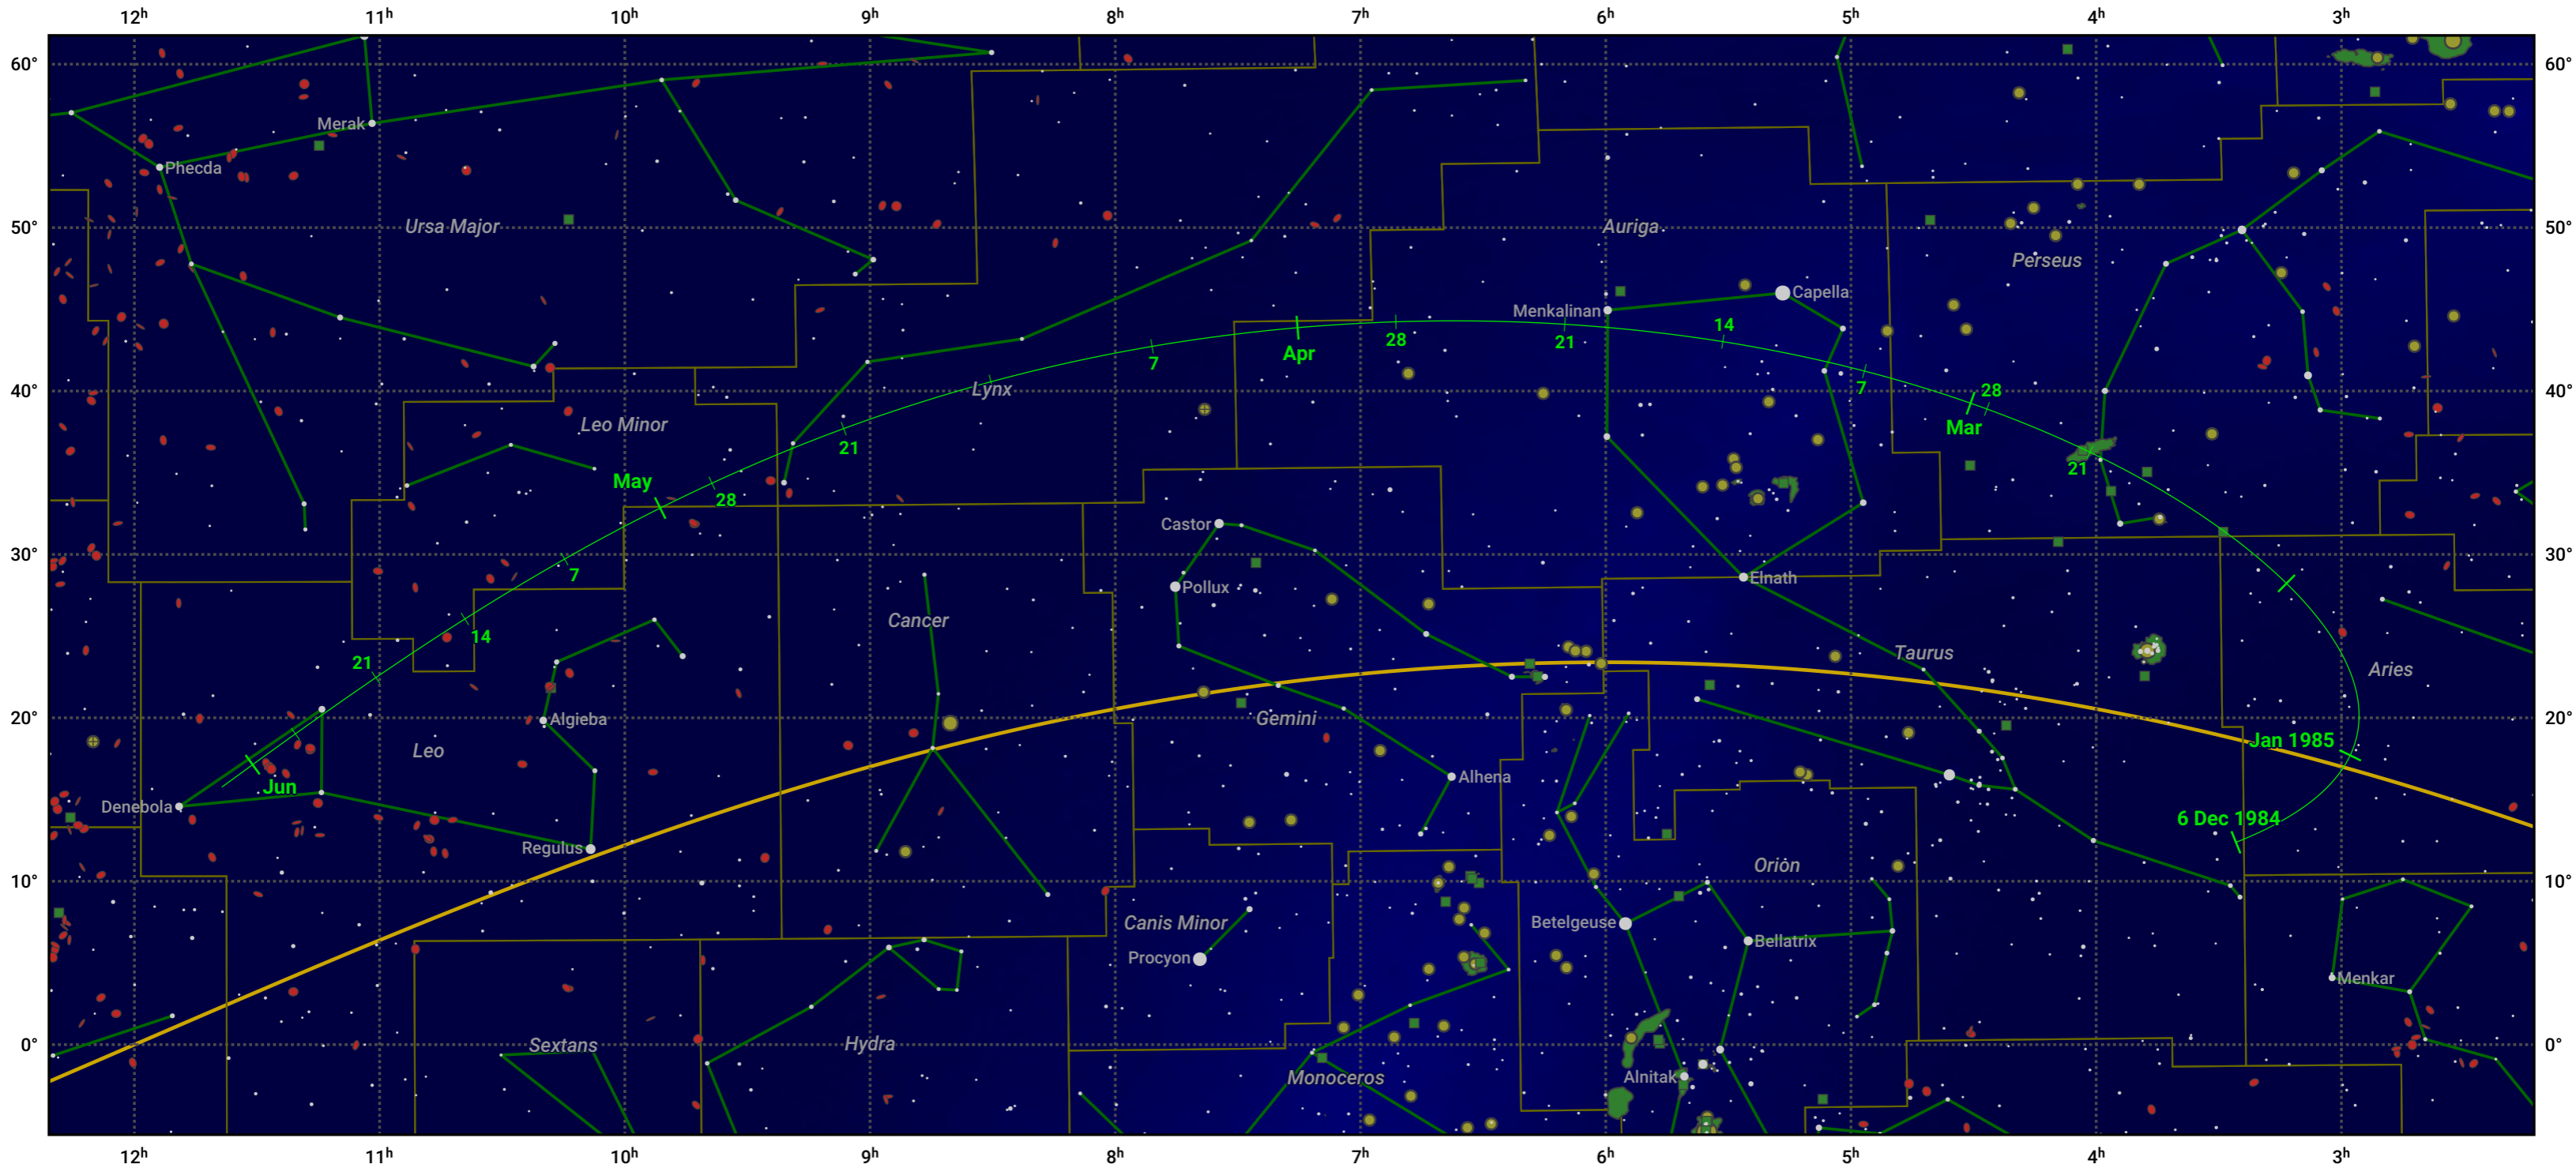

The path of 24P/Schaumasse starting on 6 Dec 1984

© Dominic Ford 2011–2024. Date markers placed at midnight UTC. Downloaded from <https://in-the-sky.org>

Magnitude scale: -6.0 -5.0 -4.0 -3.0 -2.0 -1.0 0.0

— Ecliptic Plane

- ▭ Galaxy
- ▭ Bright nebula
- Open cluster
- ⊕ Globular cluster

Date	Mag
1984 Dec 25	10.9
1985 Jan 1	10.5
1985 Jan 15	9.9
1985 Feb 12	8.8
1985 Mar 1	8.5
1985 Apr 20	9.9
1985 May 1	10.6
1985 May 6	10.9
1985 May 22	12.0