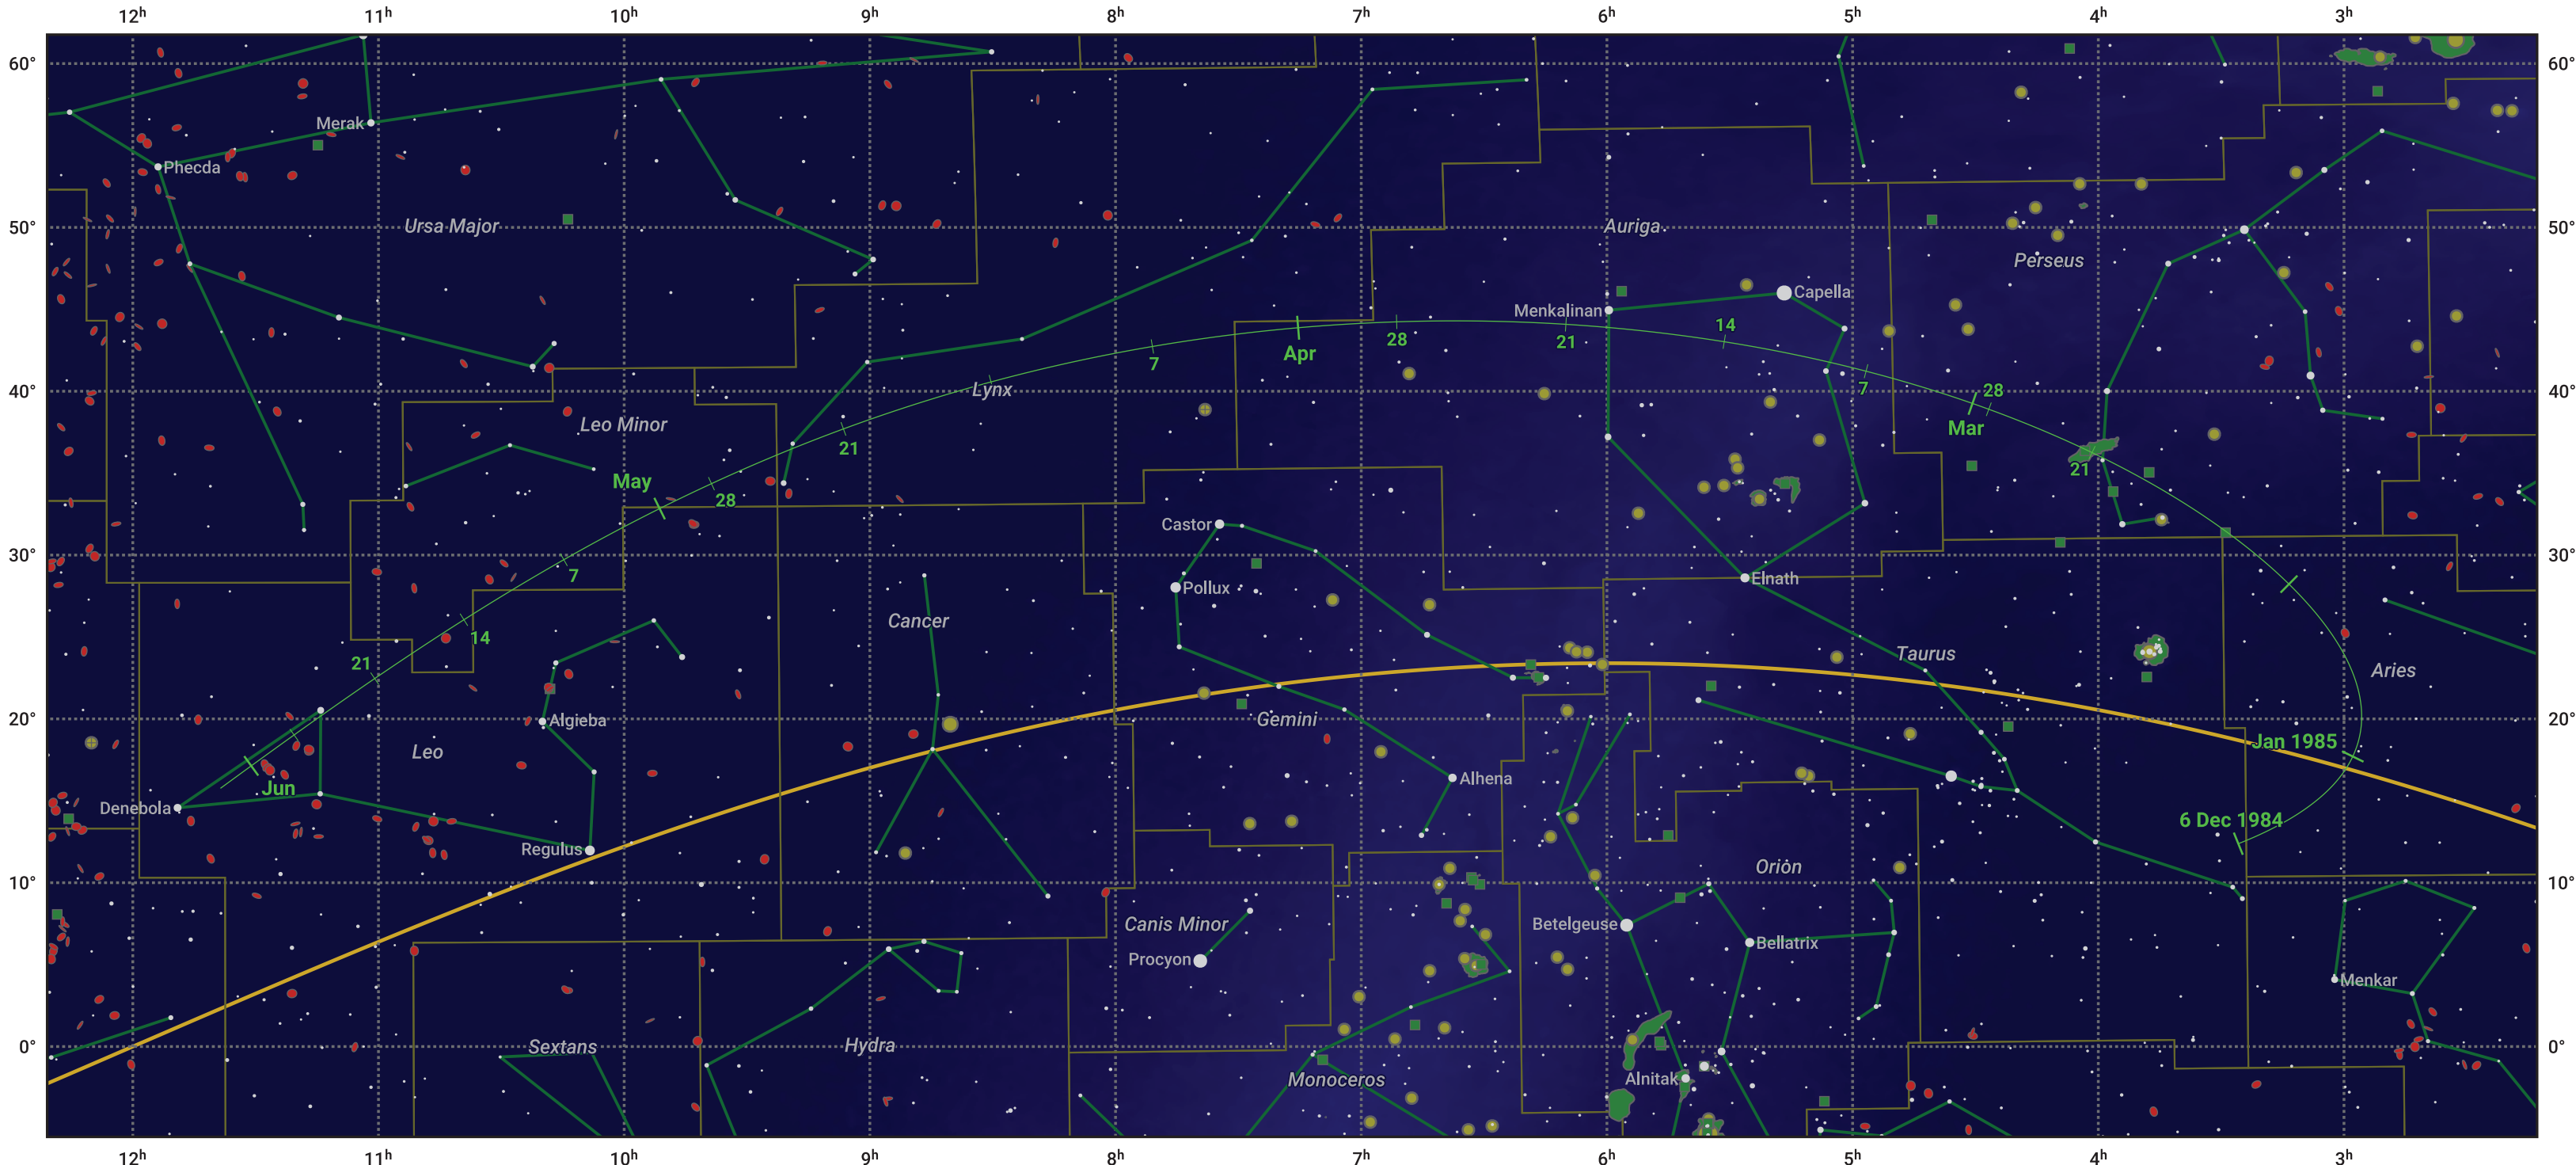

# The path of 24P/Schaumasse starting on 6 Dec 1984

© Dominic Ford 2011–2024. Date markers placed at midnight UTC. Downloaded from <https://in-the-sky.org>

Magnitude scale:  6.0  5.0  4.0  3.0  2.0  1.0  0.0

Ecliptic Plane

Galaxy  Bright nebula  Open cluster  Globular cluster

Date	Mag
1984 Dec 25	10.9
1985 Jan 1	10.5
1985 Jan 15	9.9
1985 Feb 12	8.8
1985 Mar 1	8.5
1985 Apr 20	9.9
1985 May 1	10.6
1985 May 6	10.9
1985 May 22	12.0