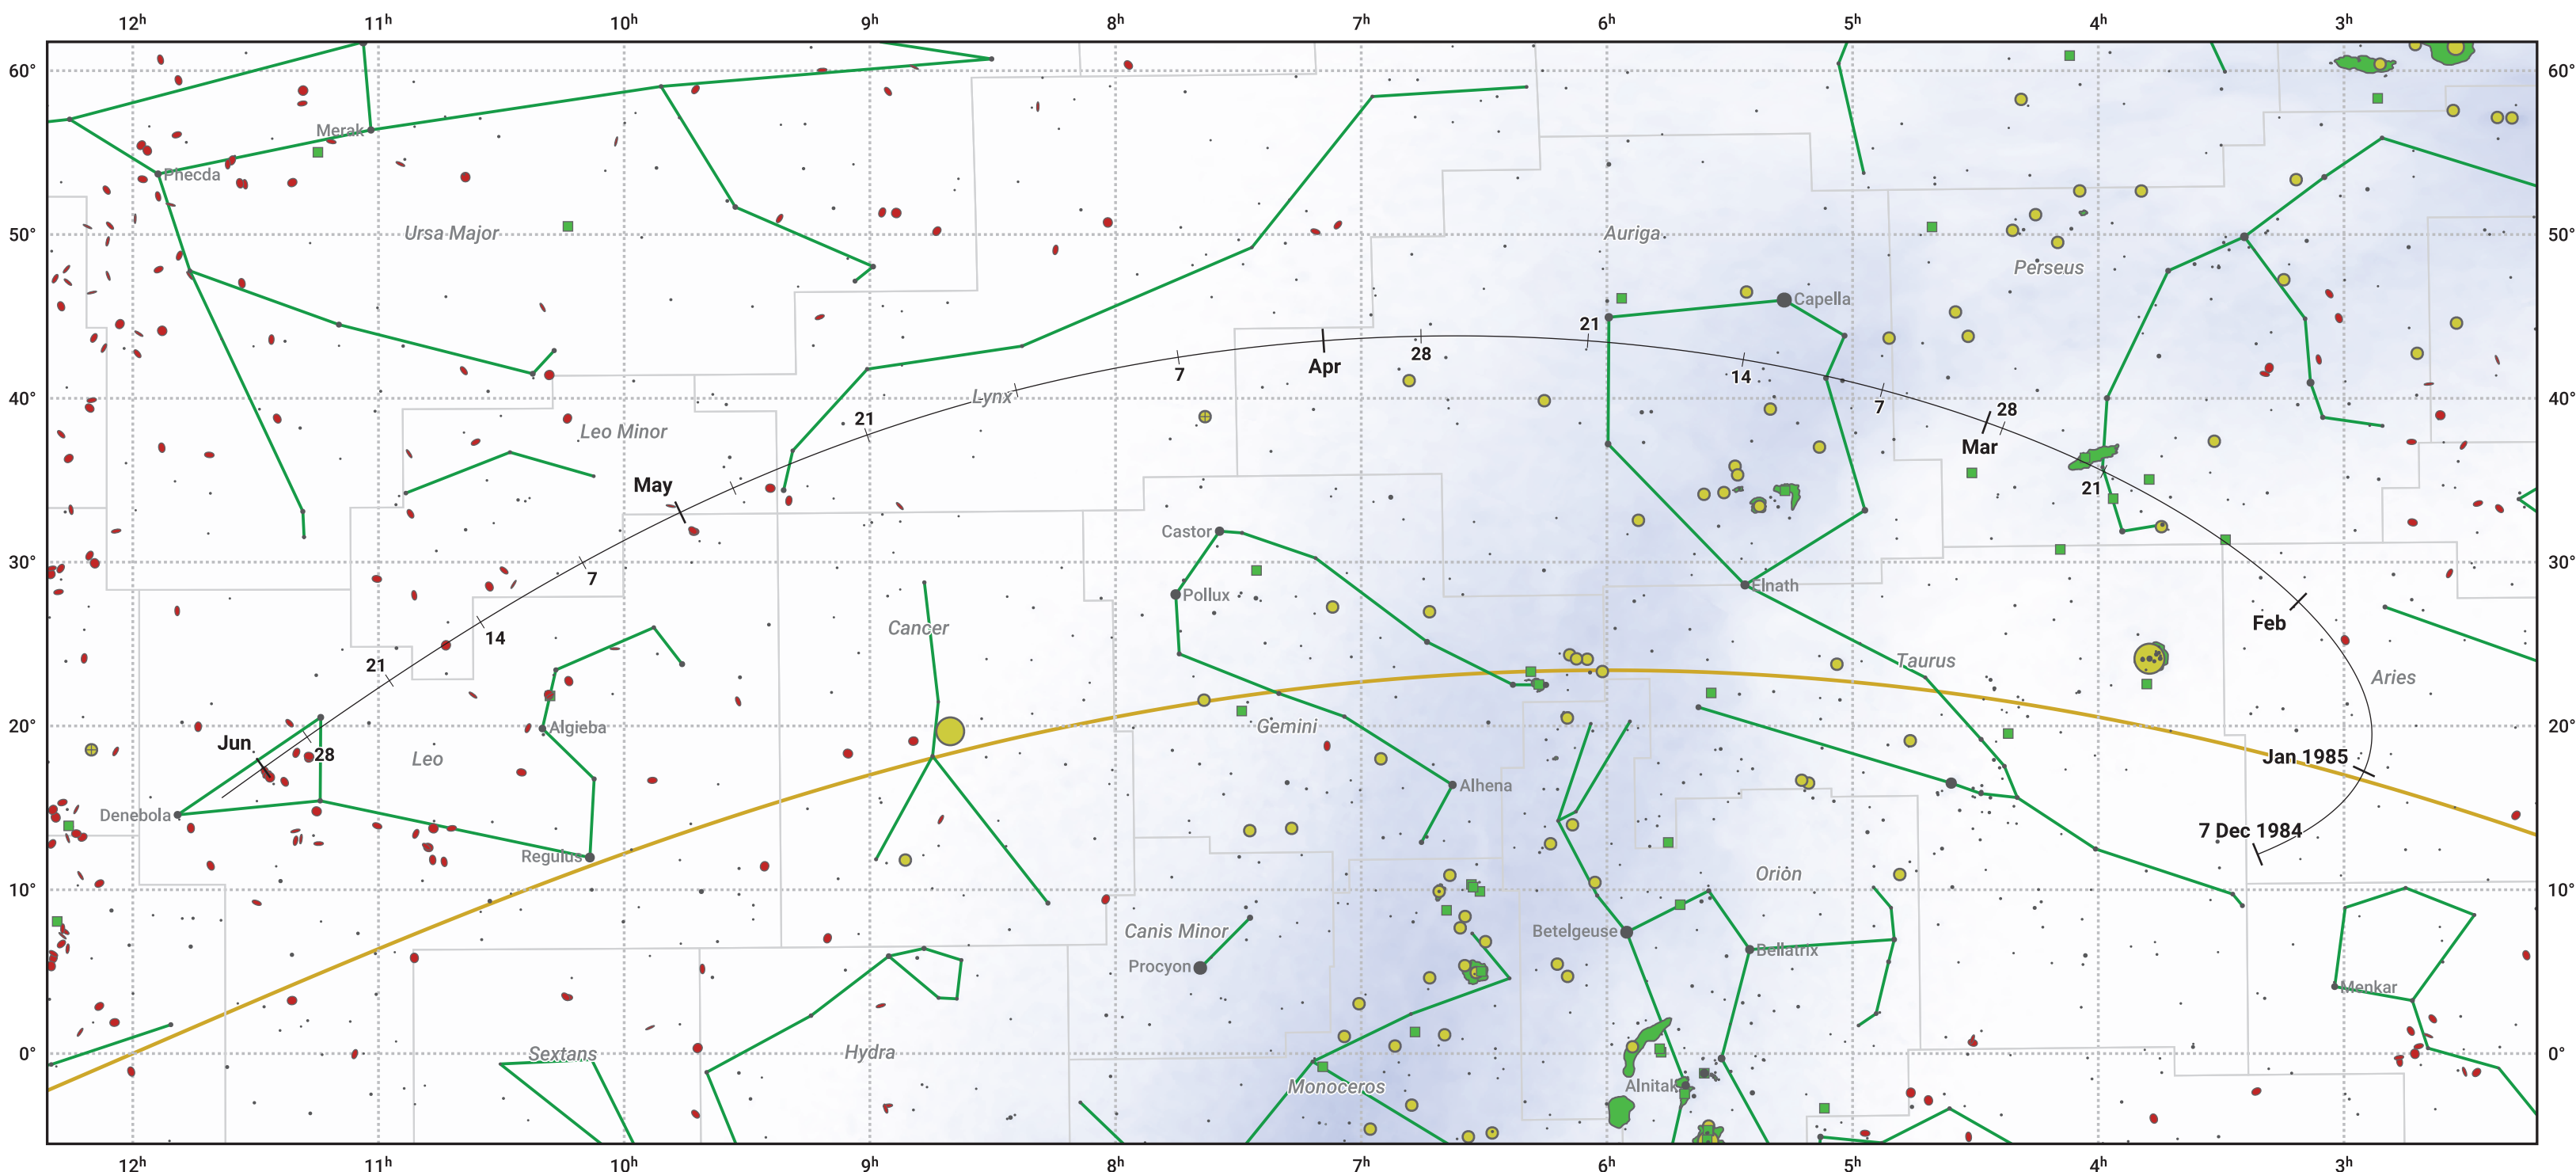

The path of 24P/Schaumasse starting on 7 Dec 1984

© Dominic Ford 2011–2024. Date markers placed at midnight UTC. Downloaded from <https://in-the-sky.org>

Magnitude scale: 6.0 5.0 4.0 3.0 2.0 1.0 0.0

— Ecliptic Plane

Galaxy
 Bright nebula
 Open cluster
 + Globular cluster

Date	Mag
1984 Dec 26	10.9
1985 Jan 1	10.6
1985 Jan 16	9.9
1985 Feb 13	8.9
1985 Mar 1	8.6
1985 Apr 22	10.0
1985 May 1	10.5
1985 May 8	11.0
1985 May 23	12.1