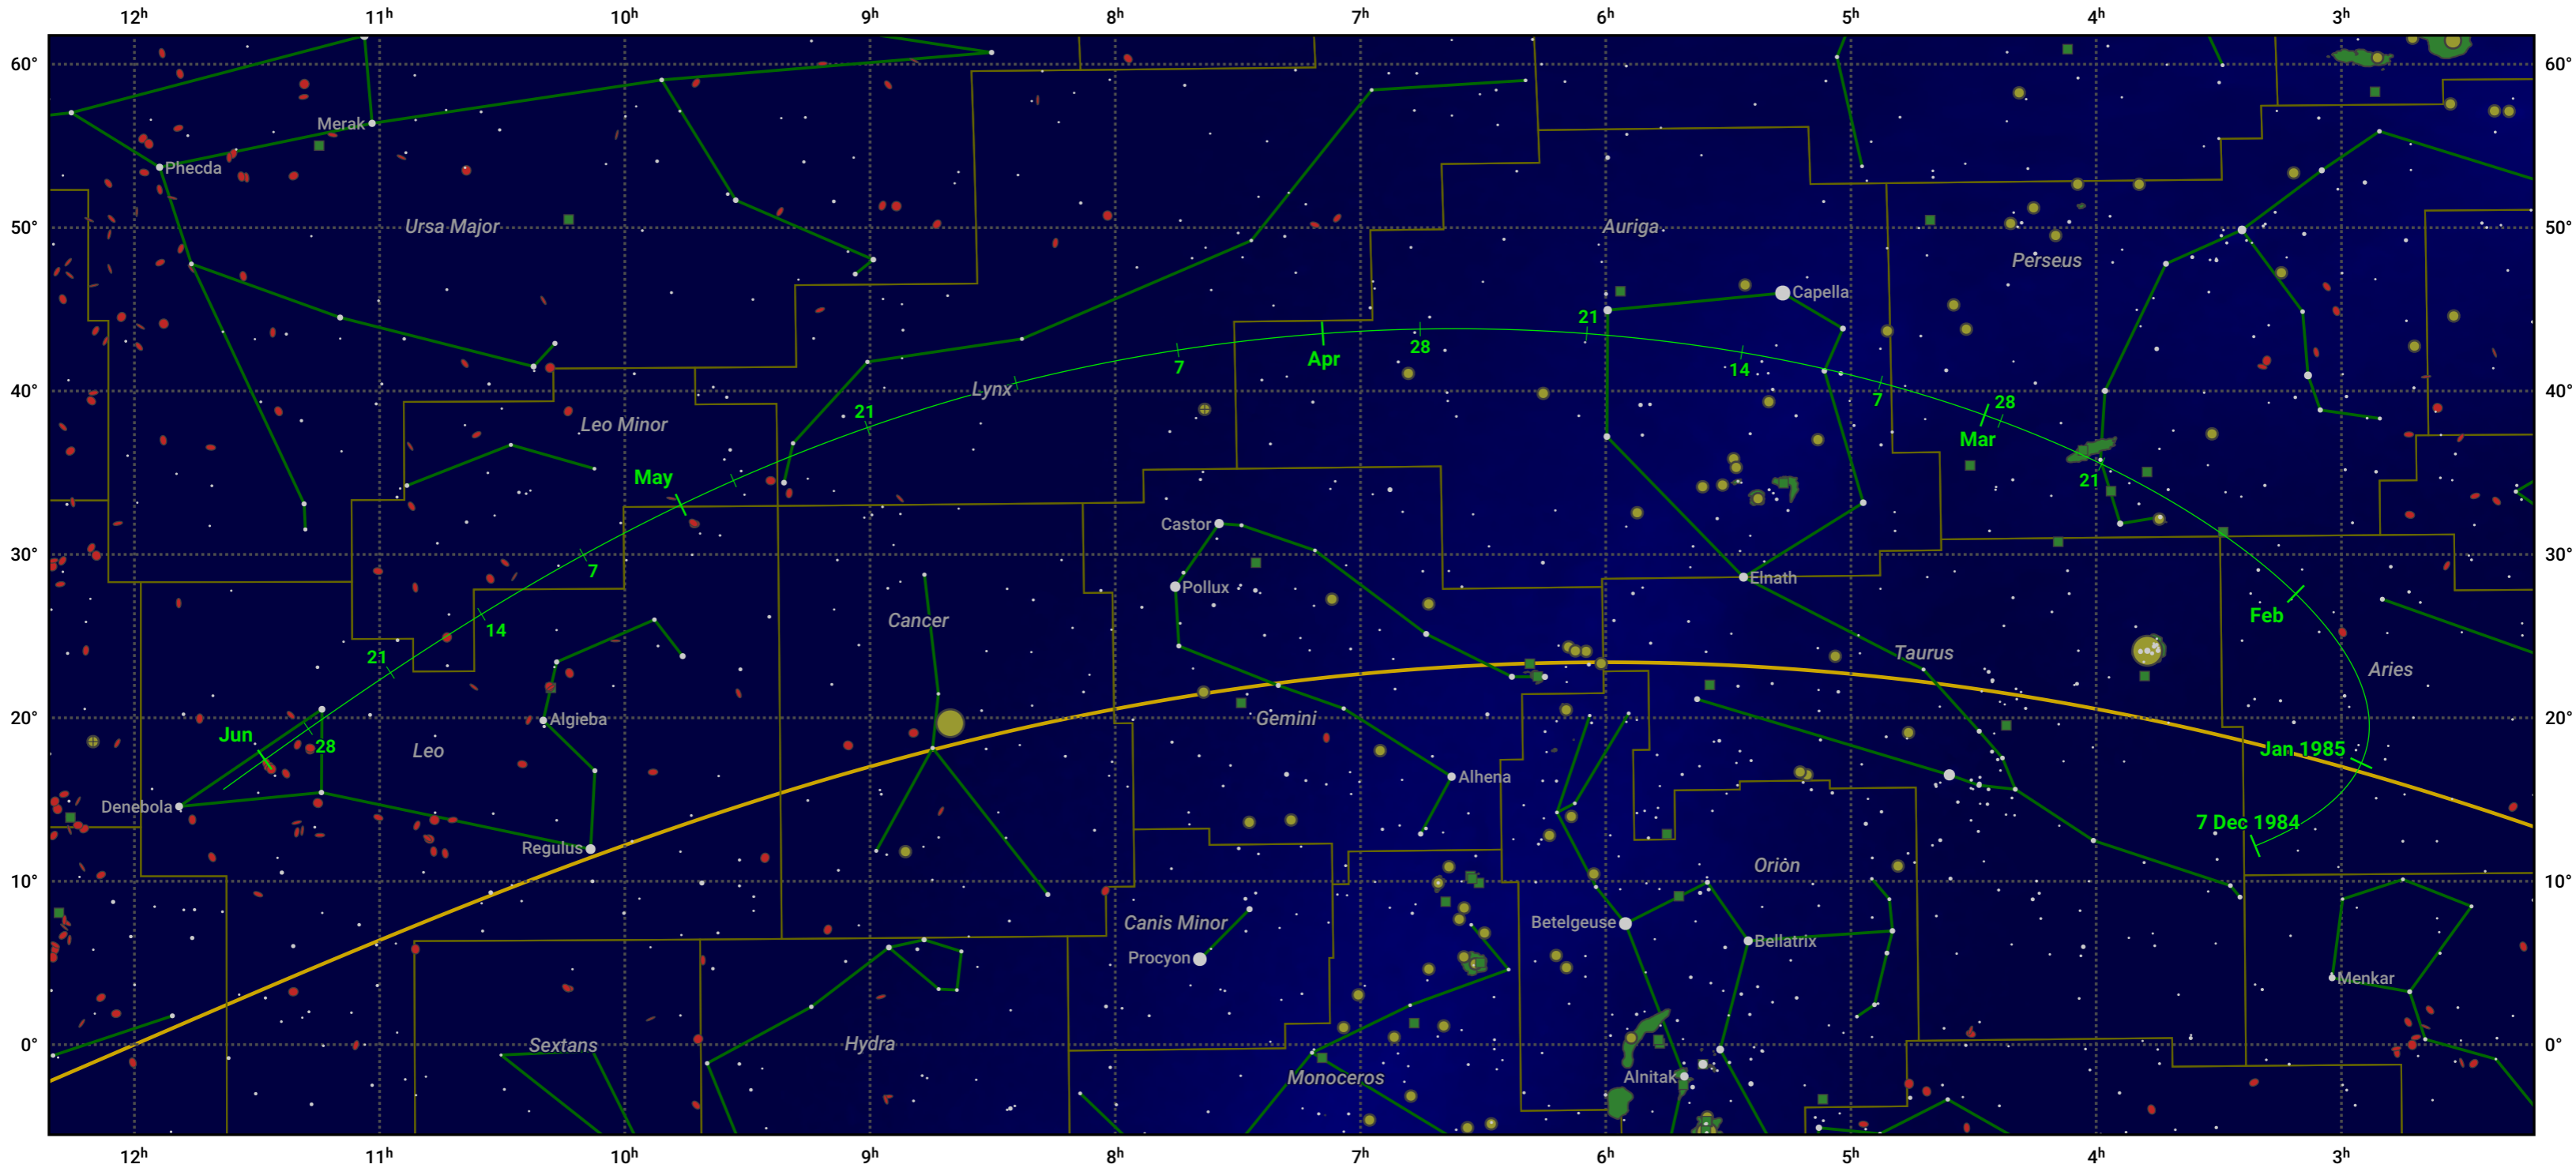

# The path of 24P/Schaumasse starting on 7 Dec 1984

© Dominic Ford 2011–2024. Date markers placed at midnight UTC. Downloaded from <https://in-the-sky.org>

Magnitude scale: -6.0 -5.0 -4.0 -3.0 -2.0 -1.0 0.0

— Ecliptic Plane

▬ Galaxy   
 ■ Bright nebula   
 ● Open cluster   
 + Globular cluster

Date	Mag
1984 Dec 26	10.9
1985 Jan 1	10.6
1985 Jan 16	9.9
1985 Feb 13	8.9
1985 Mar 1	8.6
1985 Apr 22	10.0
1985 May 1	10.5
1985 May 8	11.0
1985 May 23	12.1