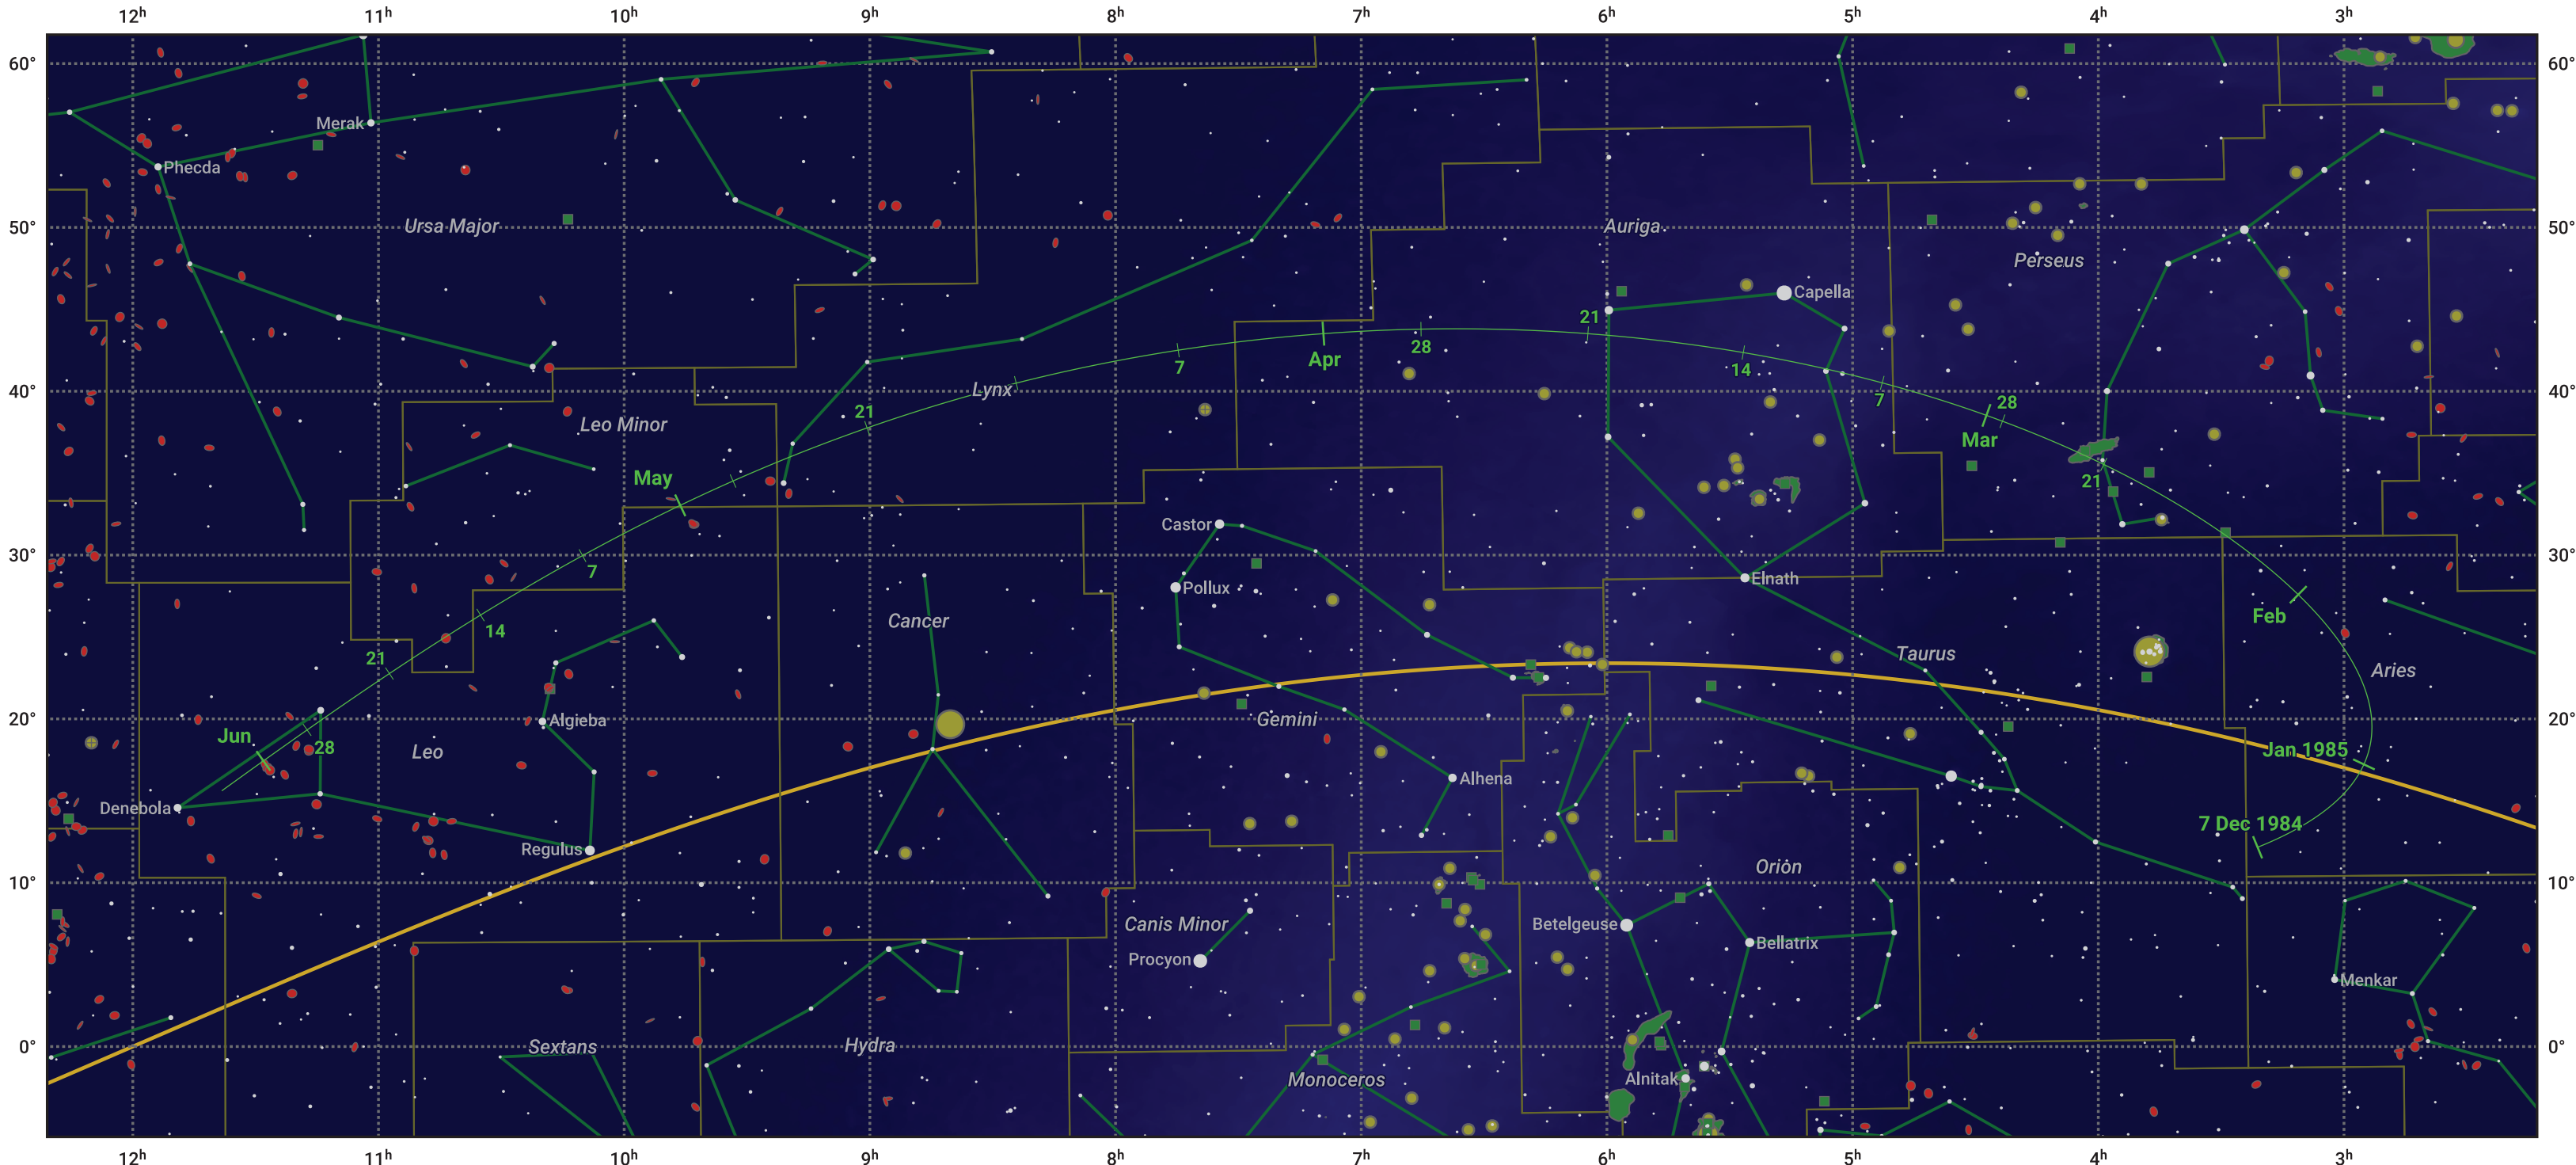

# The path of 24P/Schaumasse starting on 7 Dec 1984

© Dominic Ford 2011–2024. Date markers placed at midnight UTC. Downloaded from <https://in-the-sky.org>

Magnitude scale:  6.0  5.0  4.0  3.0  2.0  1.0  0.0

Ecliptic Plane

Galaxy  Bright nebula  Open cluster  Globular cluster

Date	Mag
1984 Dec 26	10.9
1985 Jan 1	10.6
1985 Jan 16	9.9
1985 Feb 13	8.9
1985 Mar 1	8.6
1985 Apr 22	10.0
1985 May 1	10.5
1985 May 8	11.0
1985 May 23	12.1