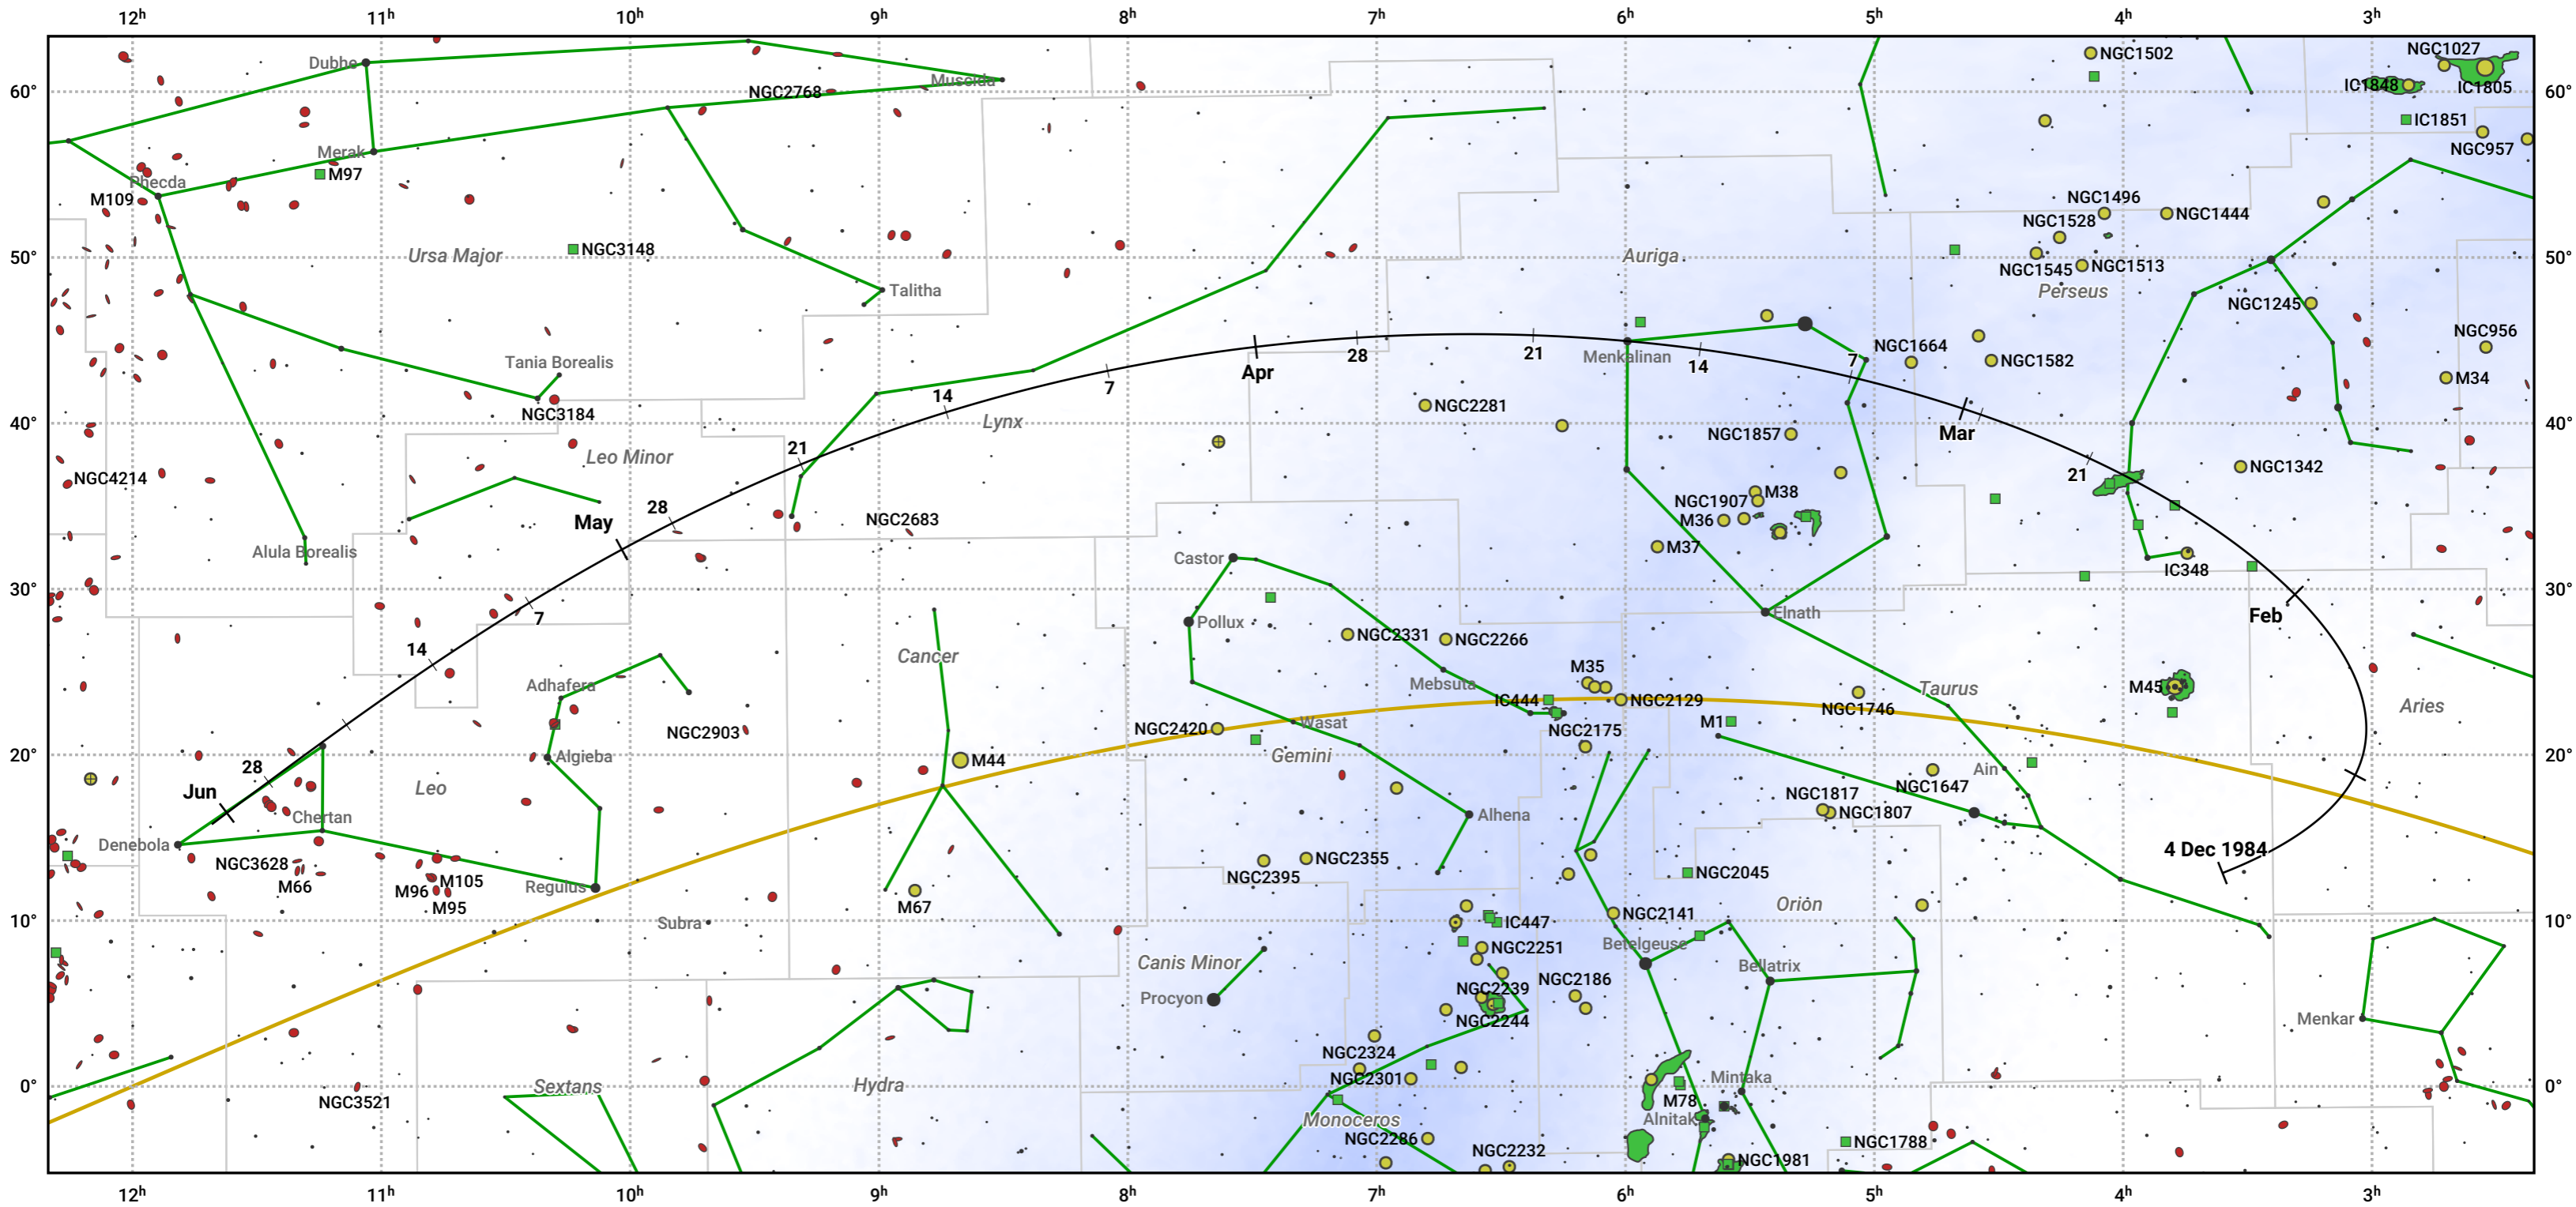

The path of 24P/Schaumasse starting on 4 Dec 1984

© Dominic Ford 2011–2024. Date markers placed at midnight UTC. Downloaded from <https://in-the-sky.org>

Magnitude scale: ● 6.0 ● 5.0 ● 4.0 ● 3.0 ● 2.0 ● 1.0 ● 0.0

— Ecliptic Plane

◌ Galaxy
 ◻ Bright nebula
 ◯ Open cluster
 ⊕ Globular cluster

Date	Mag
1984 Dec 22	10.9
1985 Jan 1	10.3
1985 Jan 11	9.9
1985 Feb 6	8.8
1985 Mar 1	8.4
1985 Apr 19	9.8
1985 May 1	10.6
1985 May 5	10.9
1985 May 20	11.9