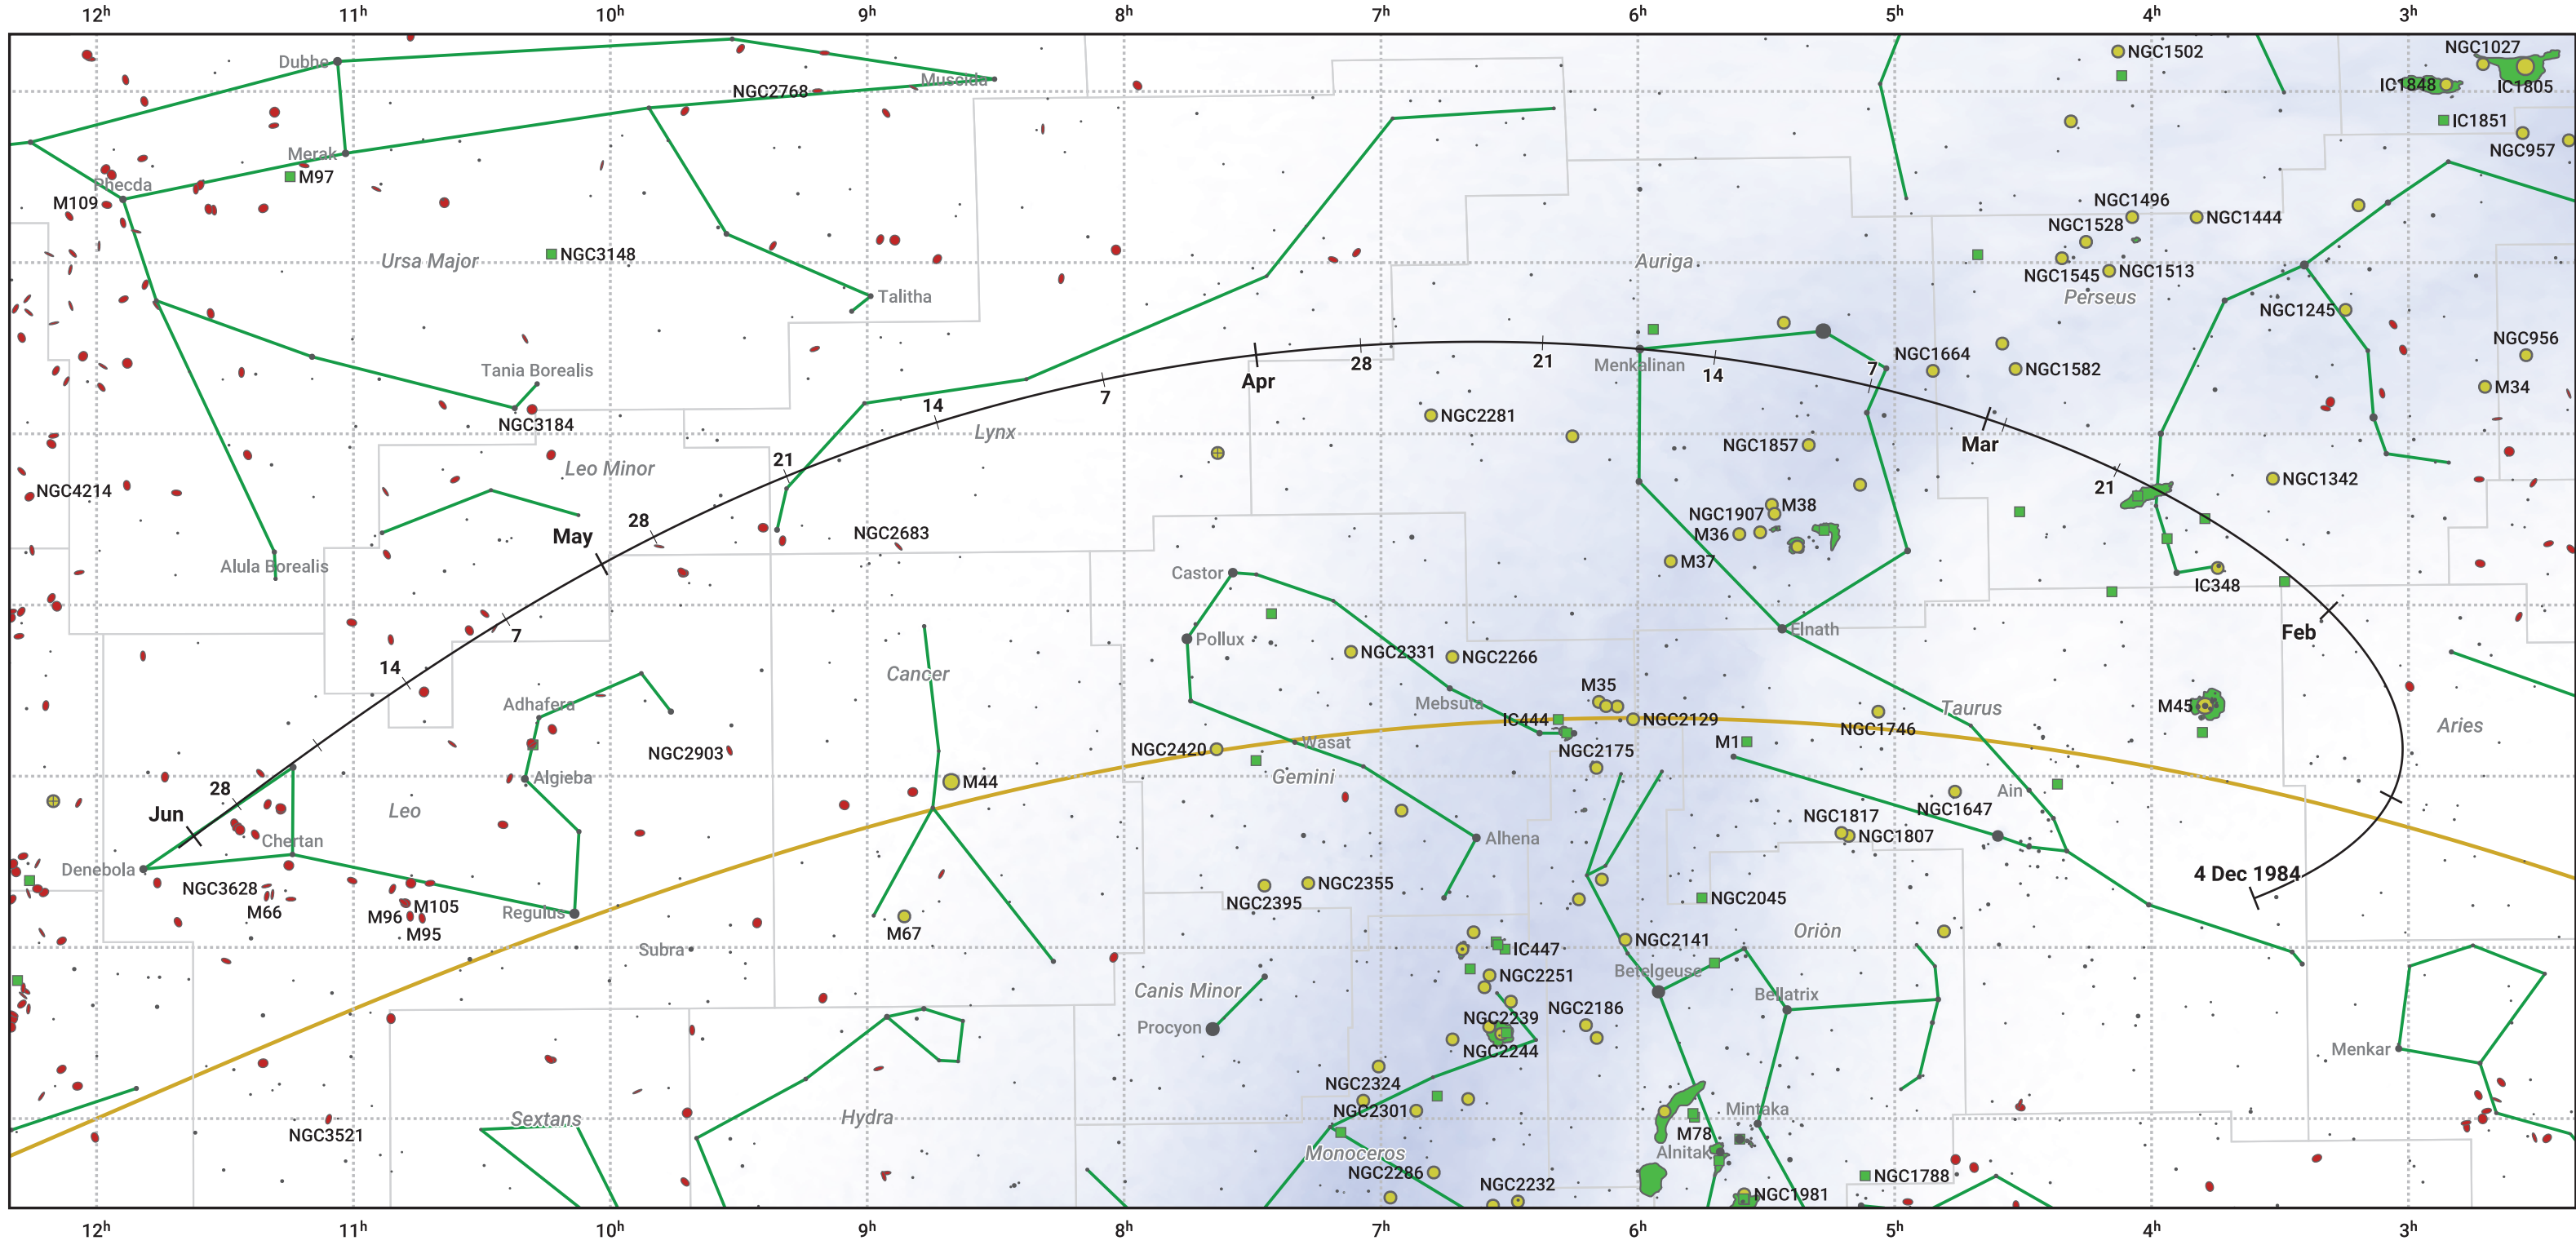

The path of 24P/Schaumasse starting on 4 Dec 1984

© Dominic Ford 2011–2024. Date markers placed at midnight UTC. Downloaded from <https://in-the-sky.org>

Magnitude scale: • 6.0 • 5.0 • 4.0 • 3.0 • 2.0 • 1.0 • 0.0

— Ecliptic Plane

● Galaxy ■ Bright nebula ● Open cluster ⊕ Globular cluster

Date	Mag
1984 Dec 22	10.9
1985 Jan 1	10.3
1985 Jan 11	9.9
1985 Feb 6	8.8
1985 Mar 1	8.4
1985 Apr 19	9.8
1985 May 1	10.6
1985 May 5	10.9
1985 May 20	11.9