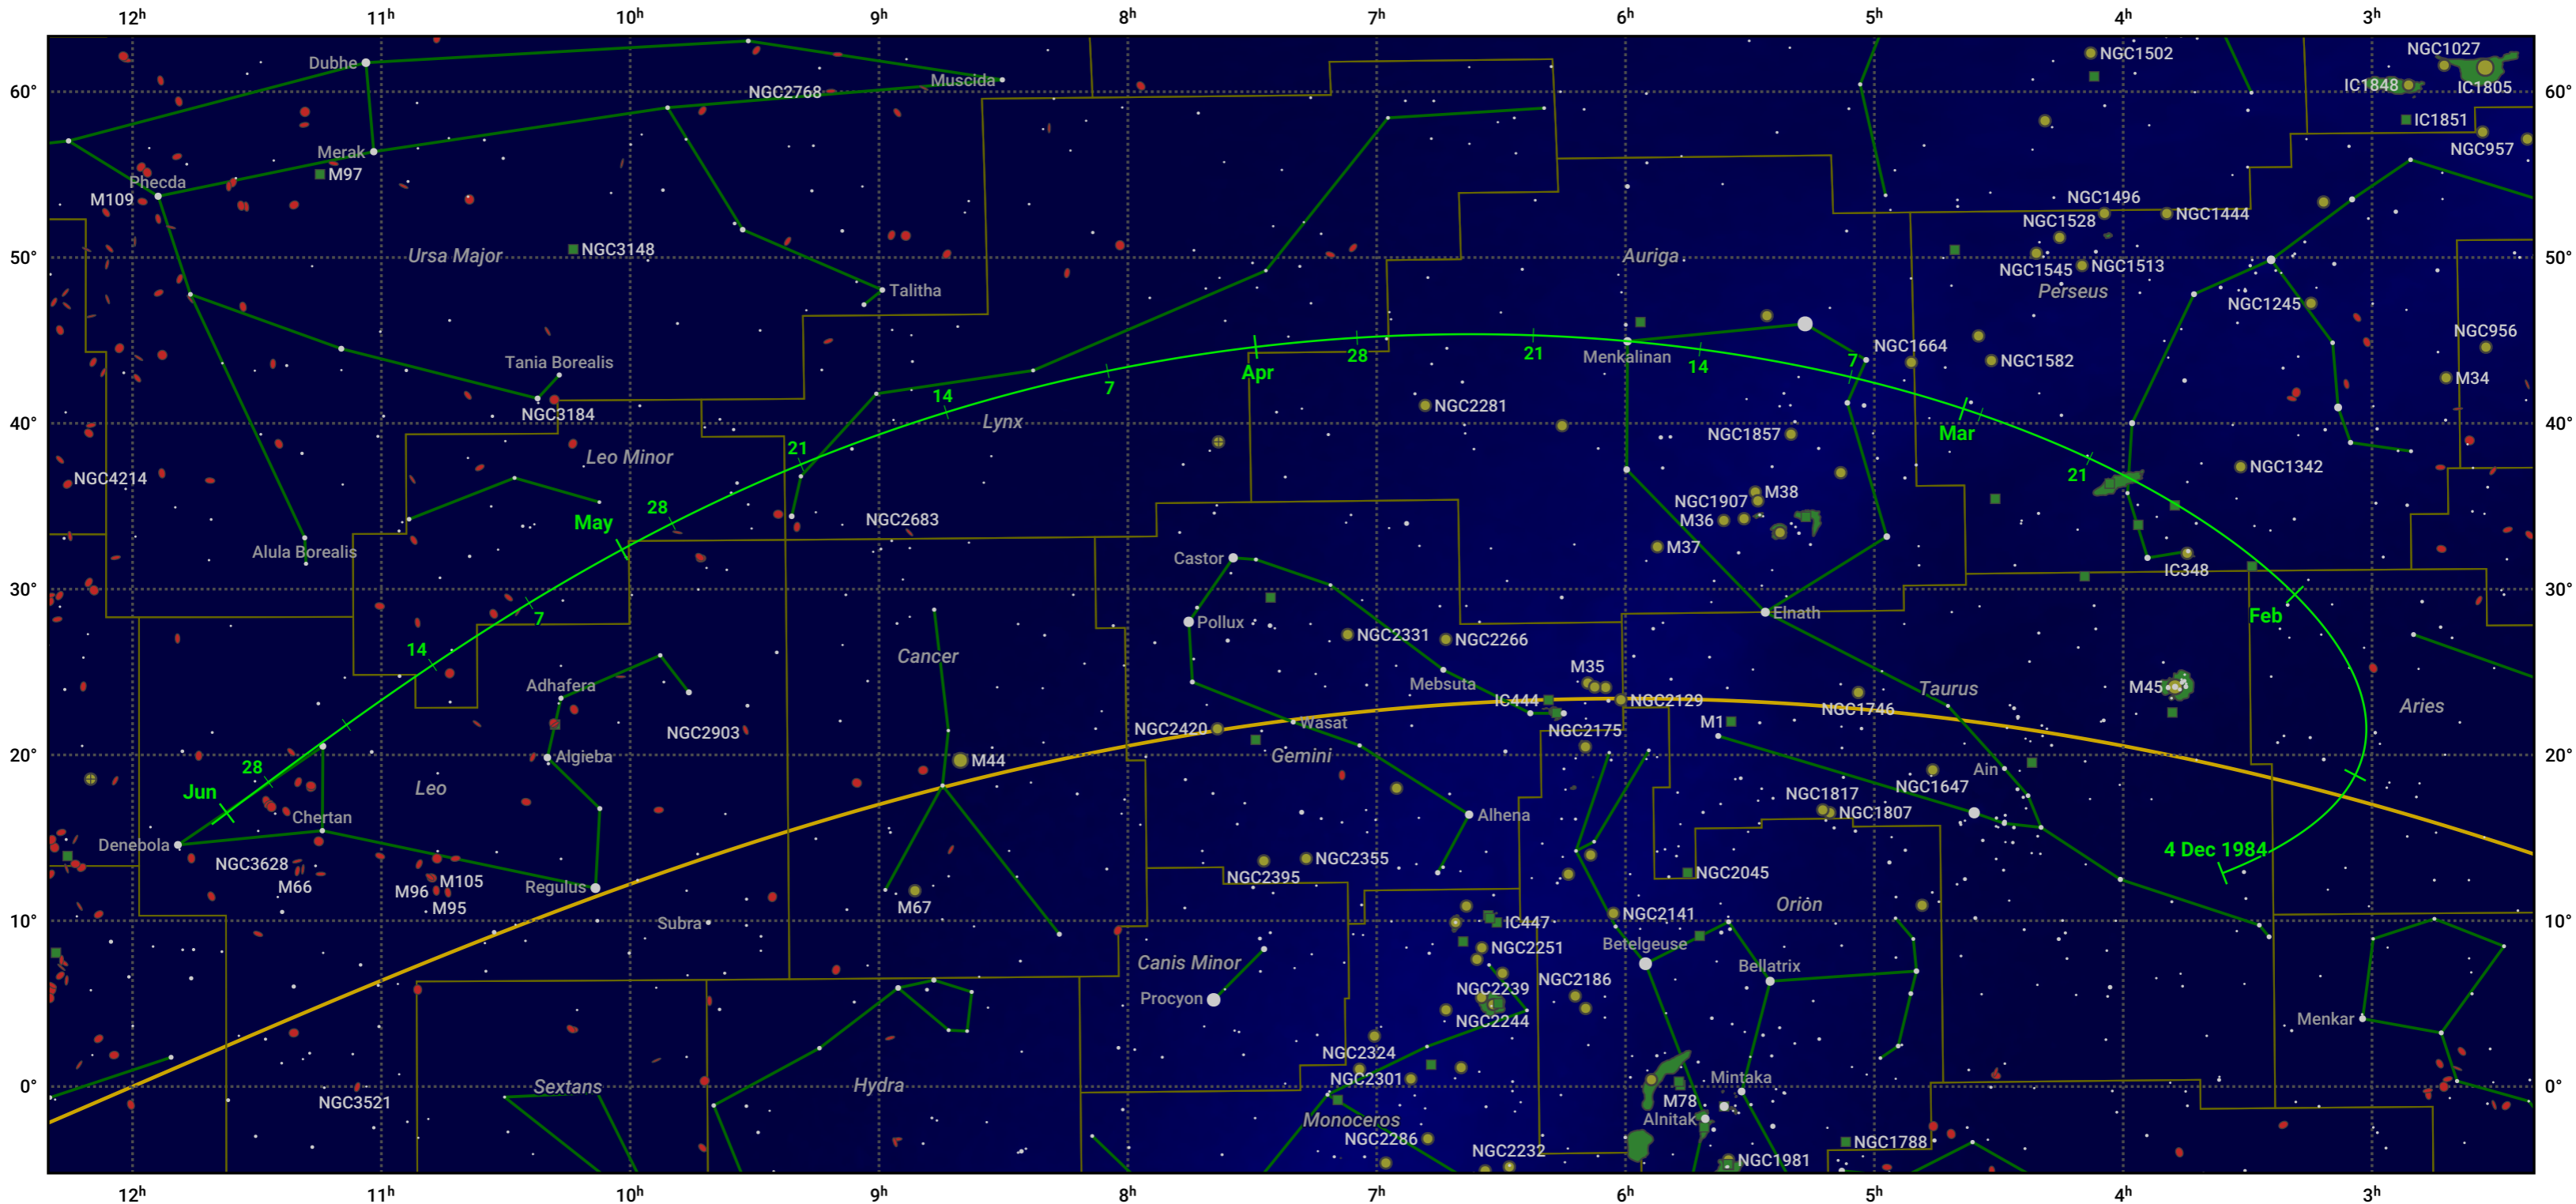

# The path of 24P/Schaumasse starting on 4 Dec 1984

© Dominic Ford 2011–2024. Date markers placed at midnight UTC. Downloaded from <https://in-the-sky.org>

Magnitude scale: ● 6.0 ● 5.0 ● 4.0 ● 3.0 ● 2.0 ● 1.0 ● 0.0

— Ecliptic Plane

■ Galaxy   
 ■ Bright nebula   
 ● Open cluster   
 ⊕ Globular cluster

Date	Mag
1984 Dec 22	10.9
1985 Jan 1	10.3
1985 Jan 11	9.9
1985 Feb 6	8.8
1985 Mar 1	8.4
1985 Apr 19	9.8
1985 May 1	10.6
1985 May 5	10.9
1985 May 20	11.9