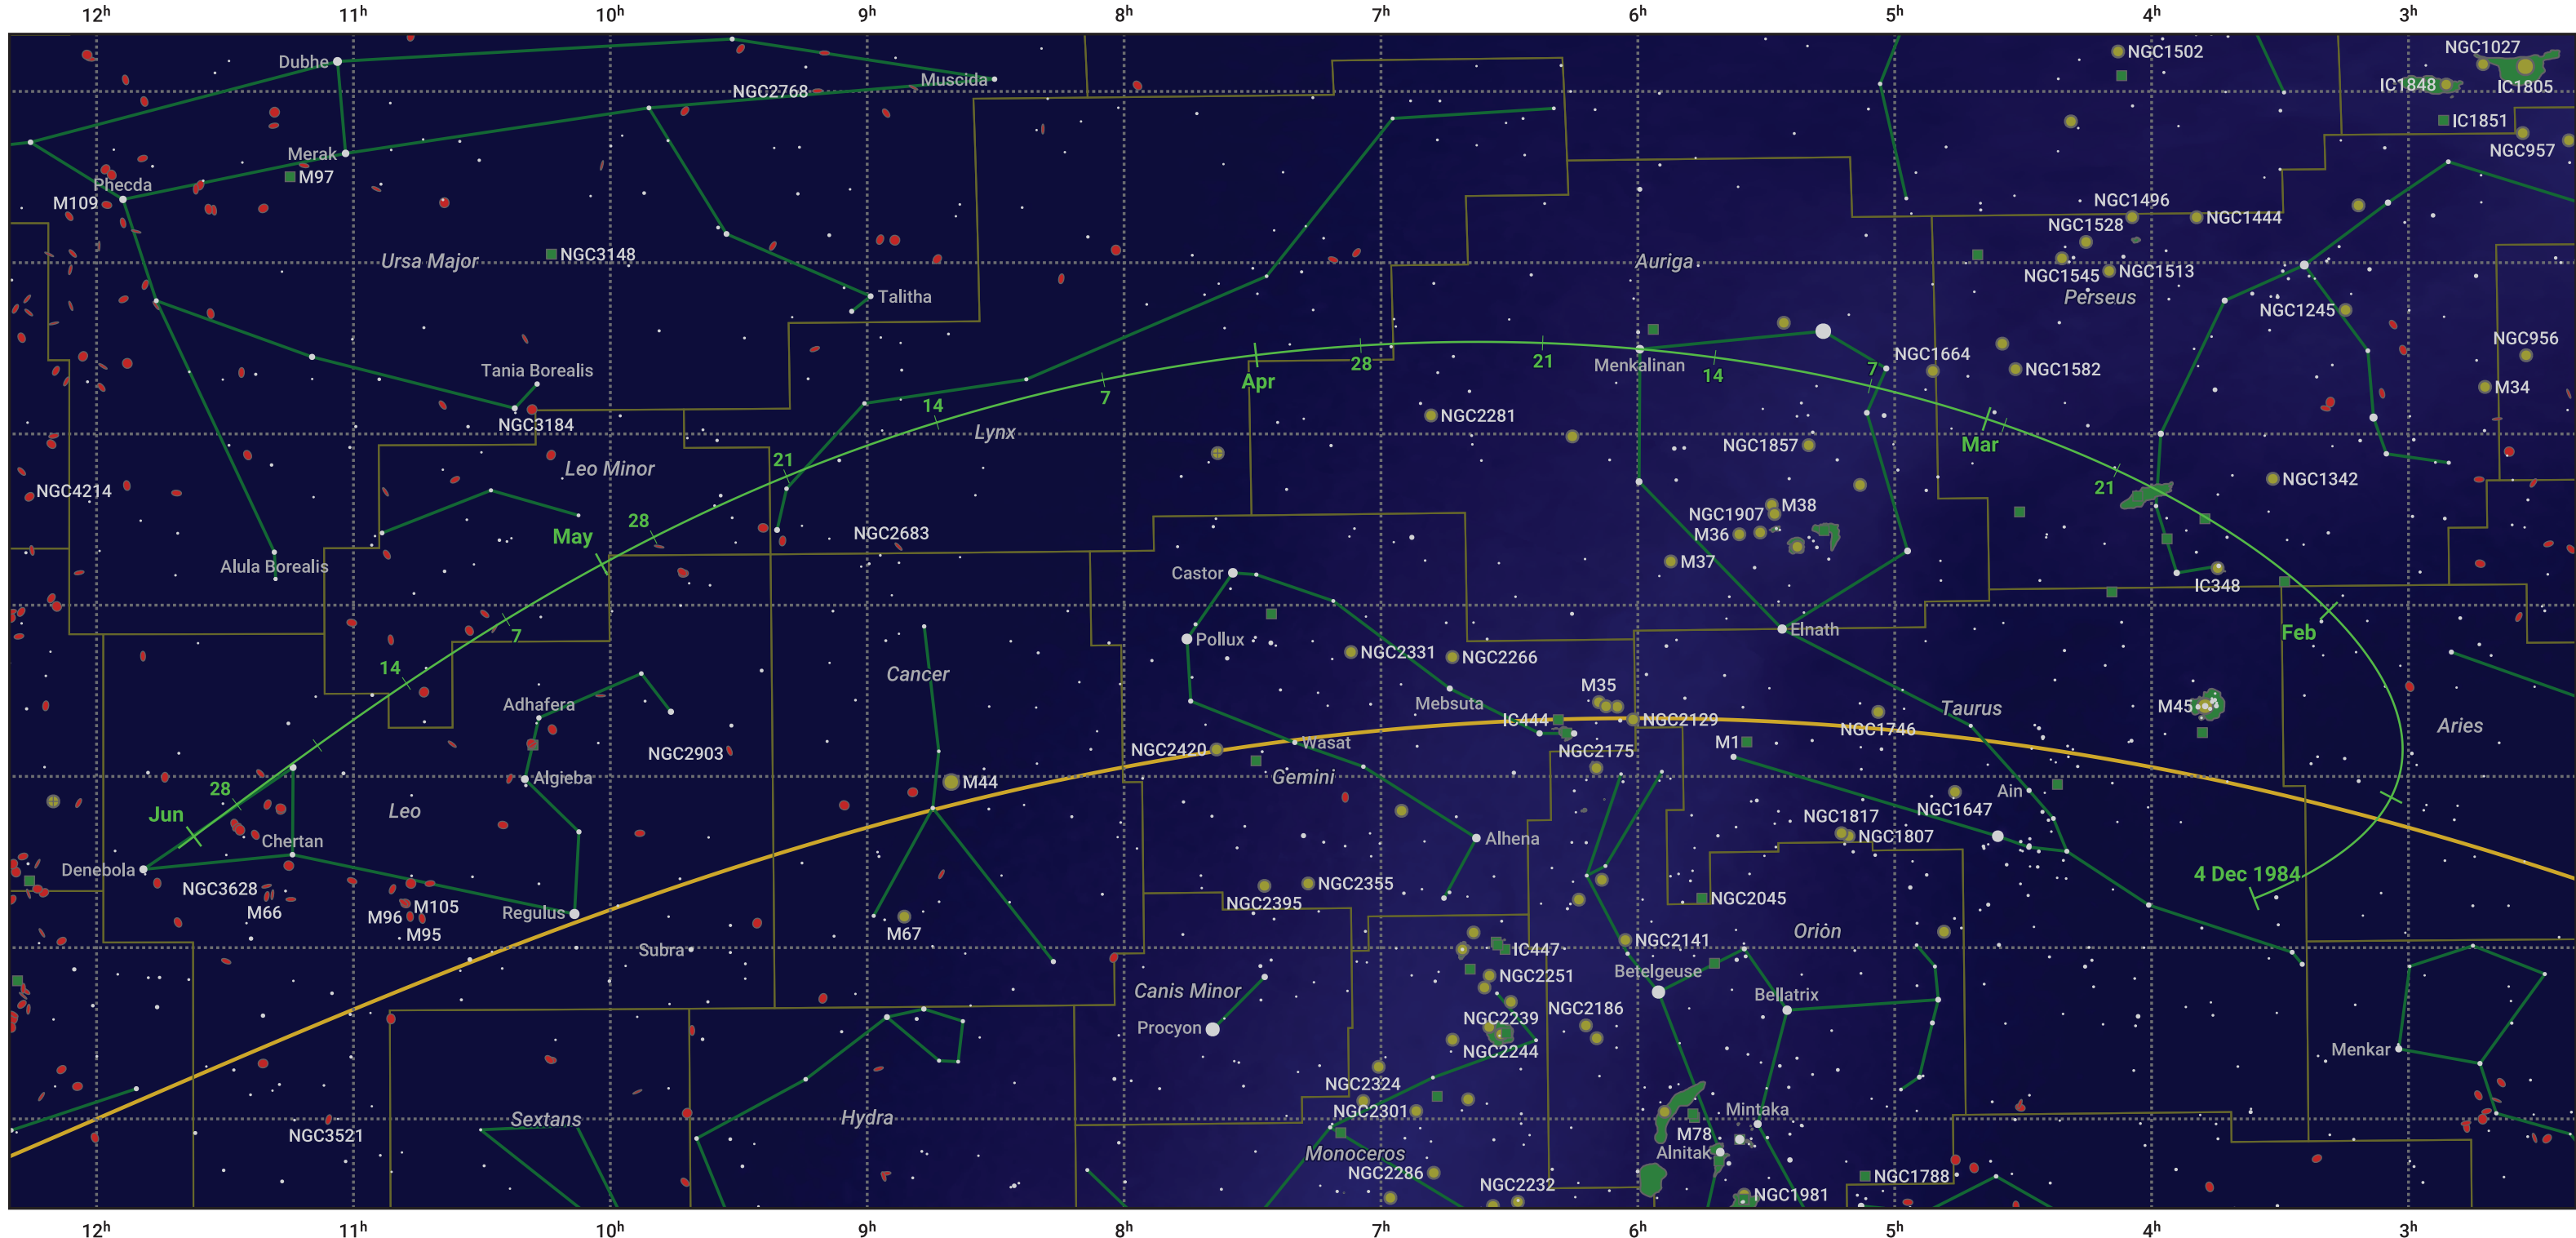

The path of 24P/Schaumasse starting on 4 Dec 1984

© Dominic Ford 2011–2024. Date markers placed at midnight UTC. Downloaded from <https://in-the-sky.org>

Magnitude scale: 6.0 5.0 4.0 3.0 2.0 1.0 0.0

Ecliptic Plane

Galaxy Bright nebula Open cluster + Globular cluster

Date	Mag
1984 Dec 22	10.9
1985 Jan 1	10.3
1985 Jan 11	9.9
1985 Feb 6	8.8
1985 Mar 1	8.4
1985 Apr 19	9.8
1985 May 1	10.6
1985 May 5	10.9
1985 May 20	11.9