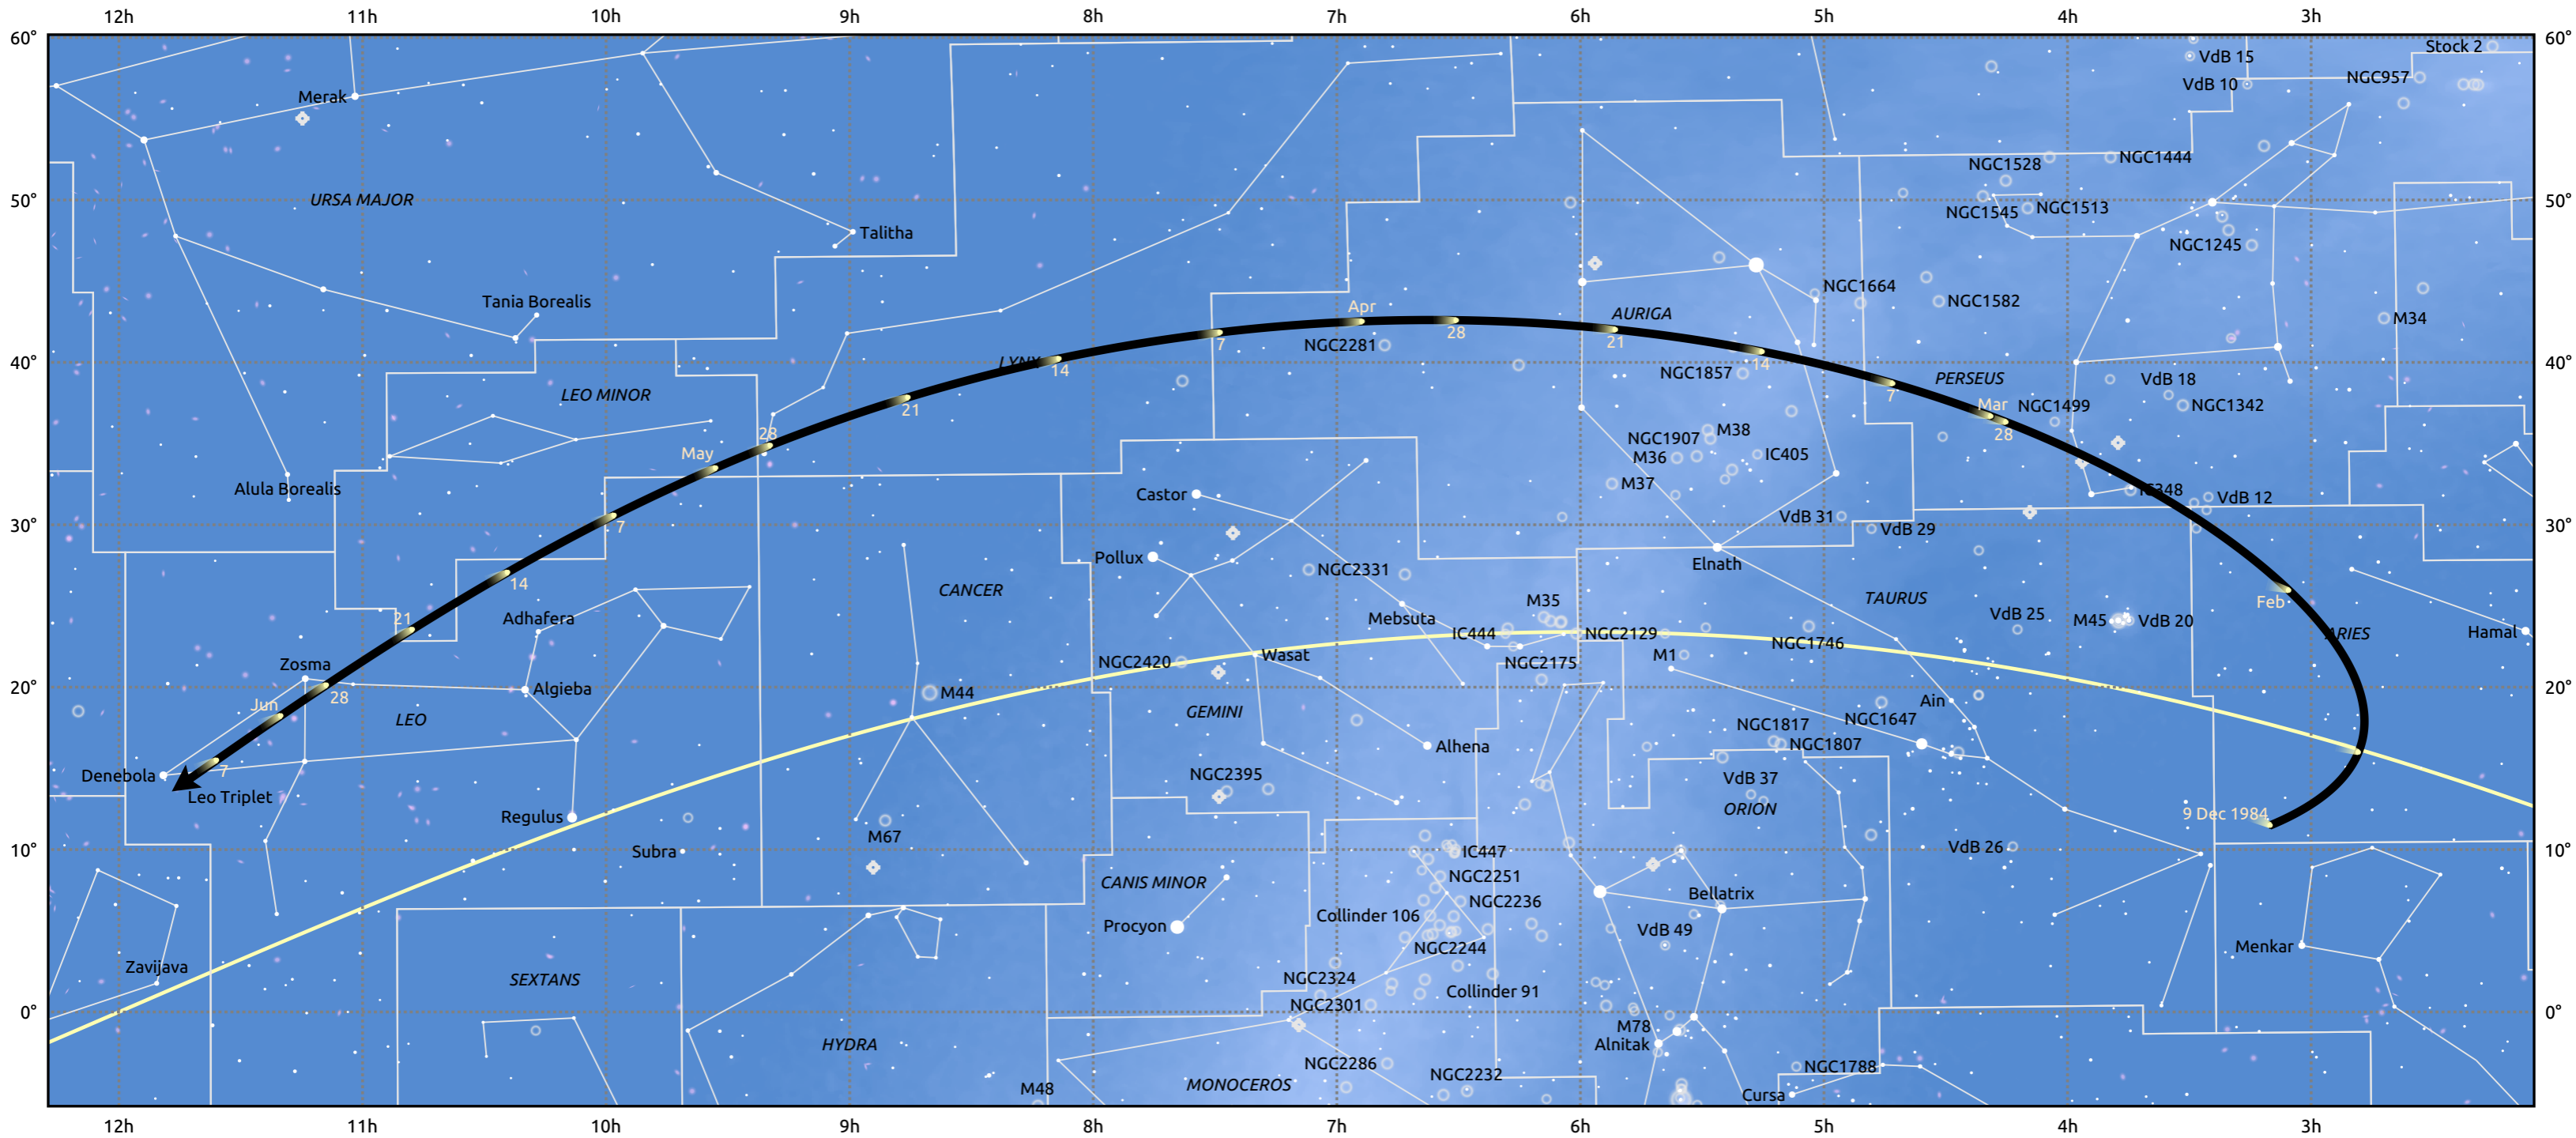

The path of 24P/Schaumasse starting on 9 Dec 1984

© Dominic Ford 2011–2025. Date markers placed at midnight UTC. Downloaded from <https://in-the-sky.org>

Magnitude scale: • 6.0 • 5.0 • 4.0 • 3.0 • 2.0 • 1.0 • 0.0

— Ecliptic Plane

Galaxy Bright nebula Open cluster Globular cluster Planetary nebula

| Date | Mag |
|-------------|------|
| 1984 Dec 29 | 11.0 |
| 1985 Jan 1 | 10.8 |
| 1985 Jan 20 | 10.0 |
| 1985 Feb 18 | 9.0 |
| 1985 Mar 1 | 8.8 |
| 1985 Apr 23 | 10.0 |
| 1985 May 1 | 10.5 |
| 1985 May 10 | 11.1 |
| 1985 May 25 | 12.1 |