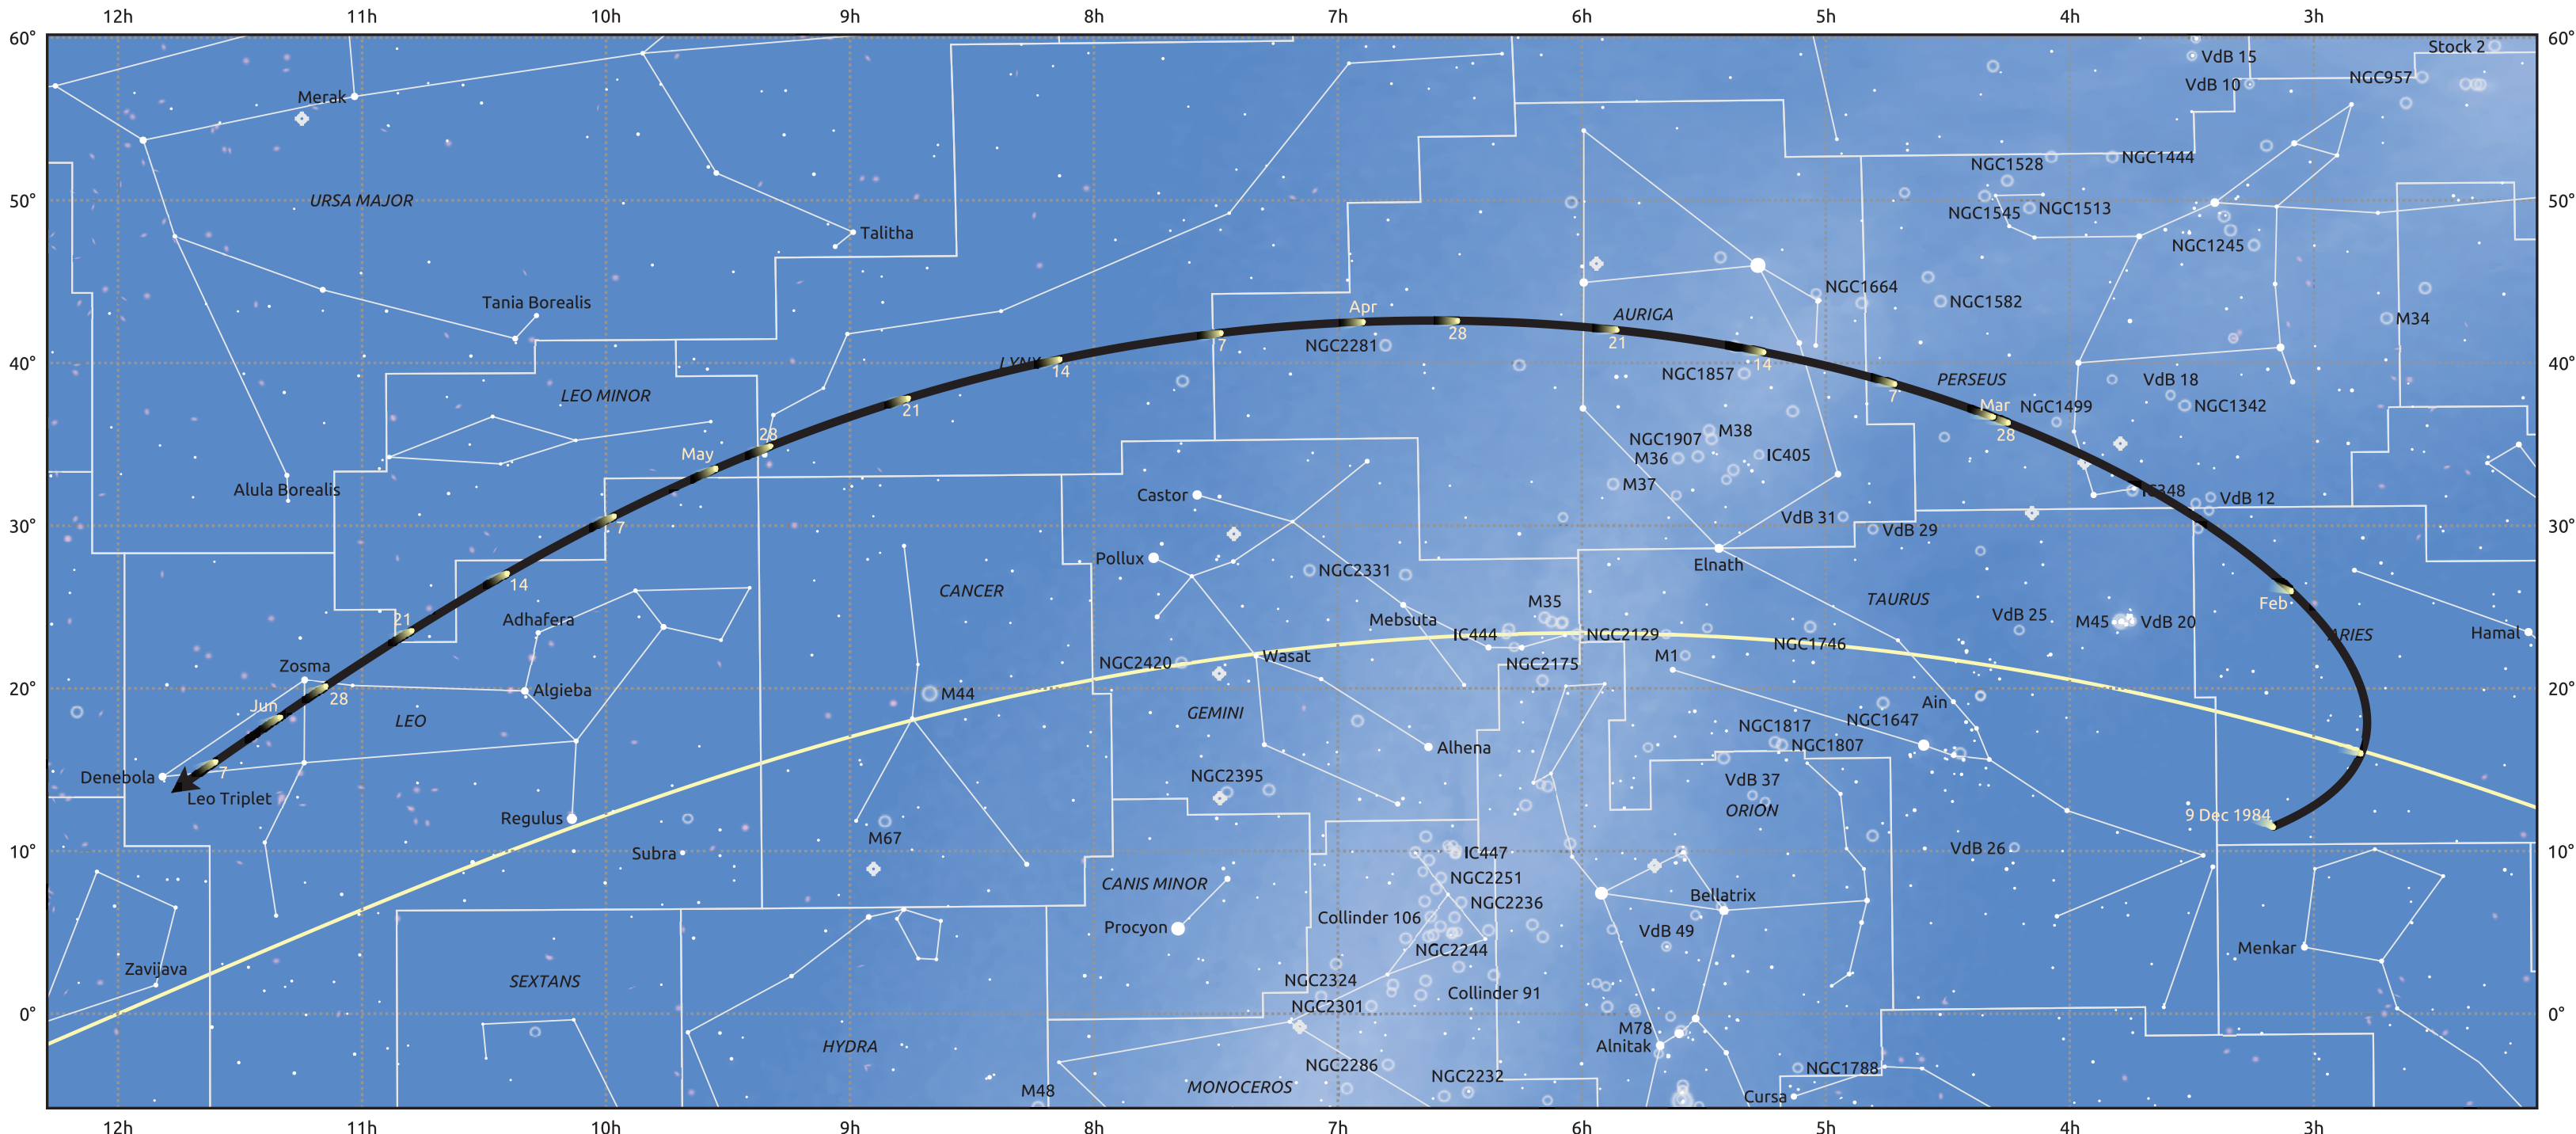

The path of 24P/Schaumasse starting on 9 Dec 1984

© Dominic Ford 2011–2025. Date markers placed at midnight UTC. Downloaded from <https://in-the-sky.org>

Magnitude scale: • 6.0 • 5.0 • 4.0 • 3.0 • 2.0 • 1.0 • 0.0

— Ecliptic Plane

Galaxy Bright nebula Open cluster Globular cluster Planetary nebula

Date	Mag
1984 Dec 29	11.0
1985 Jan 1	10.8
1985 Jan 20	10.0
1985 Feb 18	9.0
1985 Mar 1	8.8
1985 Apr 23	10.0
1985 May 1	10.5
1985 May 10	11.1
1985 May 25	12.1