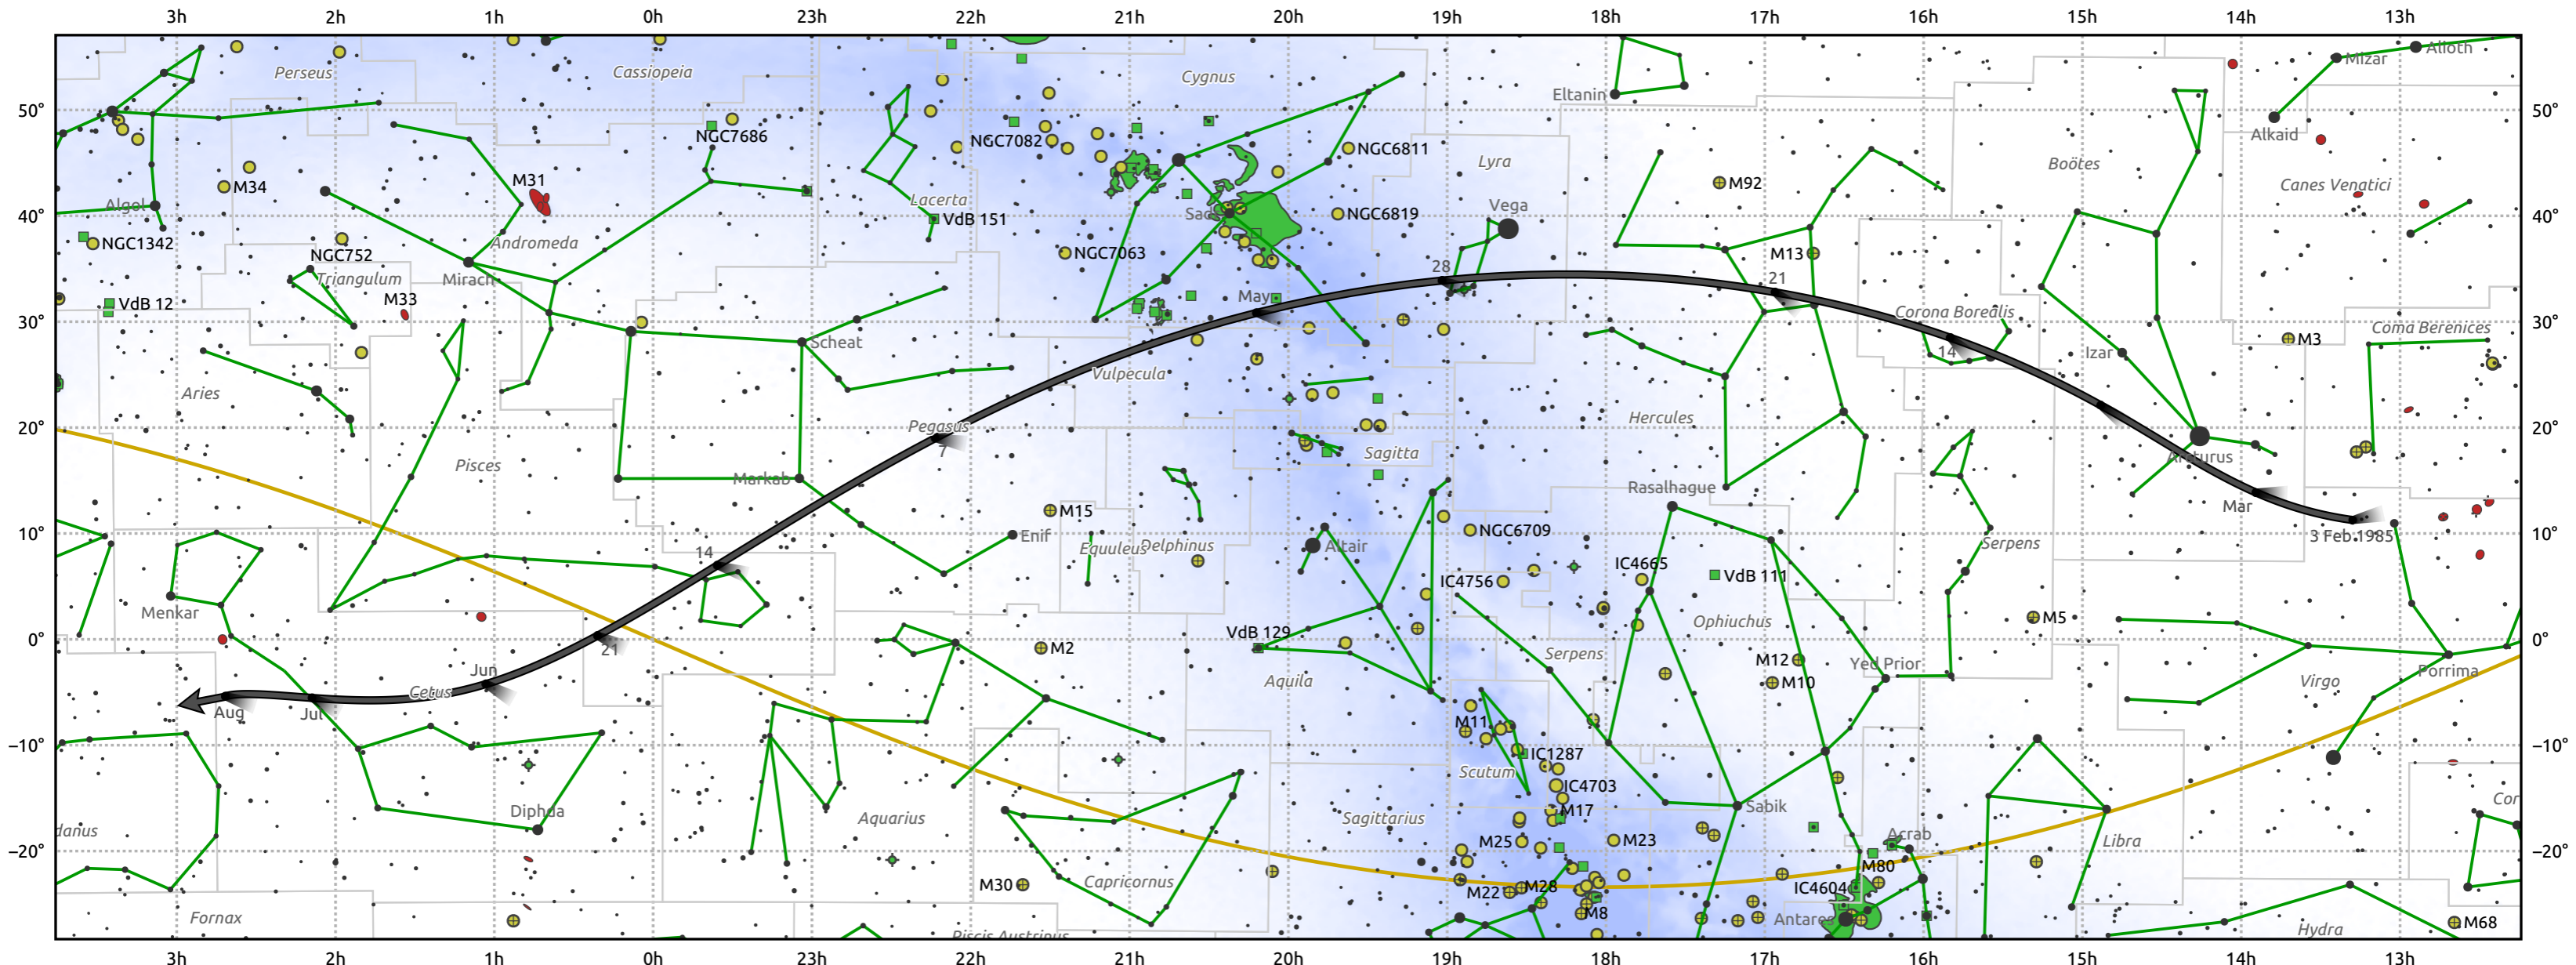

The path of 73P/Schwassmann-Wachmann starting on 3 Feb 1985

© Dominic Ford 2011–2025. Date markers placed at midnight UTC. Downloaded from <https://in-the-sky.org>

Magnitude scale: 6.0 5.0 4.0 3.0 2.0 1.0 0.0

— Ecliptic Plane

Galaxy
 Bright nebula
 Open cluster
 Globular cluster
 Planetary nebula

| Date | Mag |
|-------------|------|
| 1985 Feb 16 | 14.8 |
| 1985 Feb 28 | 13.8 |
| 1985 Mar 1 | 13.7 |
| 1985 Mar 11 | 12.7 |
| 1985 Mar 22 | 11.5 |
| 1985 Mar 31 | 10.4 |
| 1985 Apr 8 | 9.3 |
| 1985 Apr 15 | 8.3 |
| 1985 Apr 22 | 7.2 |
| 1985 Apr 30 | 6.2 |
| 1985 May 1 | 6.1 |
| 1985 May 28 | 7.2 |
| 1985 Jun 13 | 8.3 |
| 1985 Jun 27 | 9.3 |
| 1985 Jul 1 | 9.6 |
| 1985 Jul 10 | 10.3 |
| 1985 Jul 24 | 11.4 |