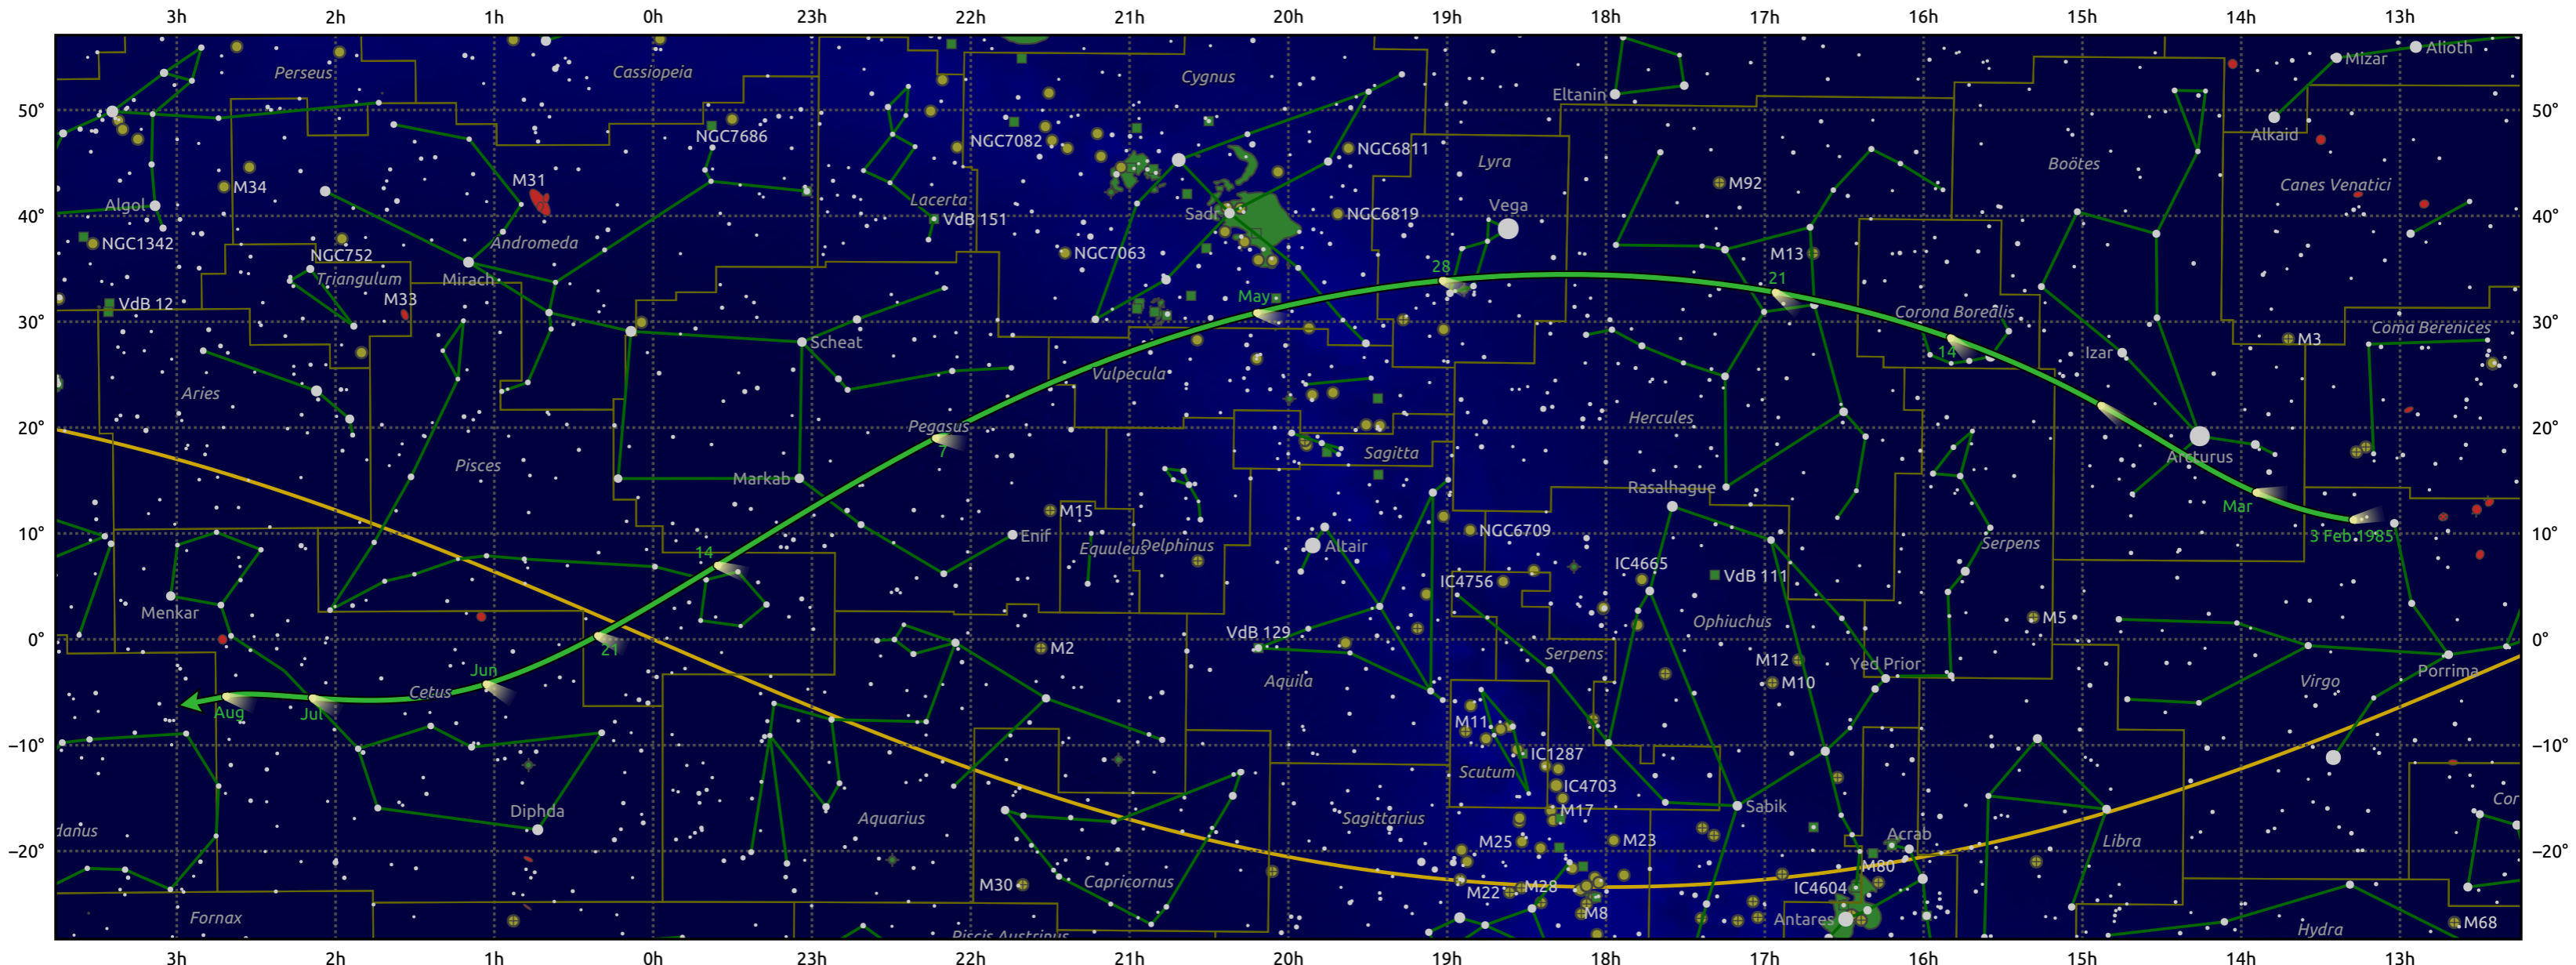

The path of 73P/Schwassmann-Wachmann starting on 3 Feb 1985

© Dominic Ford 2011–2025. Date markers placed at midnight UTC. Downloaded from <https://in-the-sky.org>

Magnitude scale: 6.0 5.0 4.0 3.0 2.0 1.0 0.0

— Ecliptic Plane

Galaxy
 Bright nebula
 Open cluster
 Globular cluster
 Planetary nebula

Date	Mag
1985 Feb 16	14.8
1985 Feb 28	13.8
1985 Mar 1	13.7
1985 Mar 11	12.7
1985 Mar 22	11.5
1985 Mar 31	10.4
1985 Apr 8	9.3
1985 Apr 15	8.3
1985 Apr 22	7.2
1985 Apr 30	6.2
1985 May 1	6.1
1985 May 28	7.2
1985 Jun 13	8.3
1985 Jun 27	9.3
1985 Jul 1	9.6
1985 Jul 10	10.3
1985 Jul 24	11.4