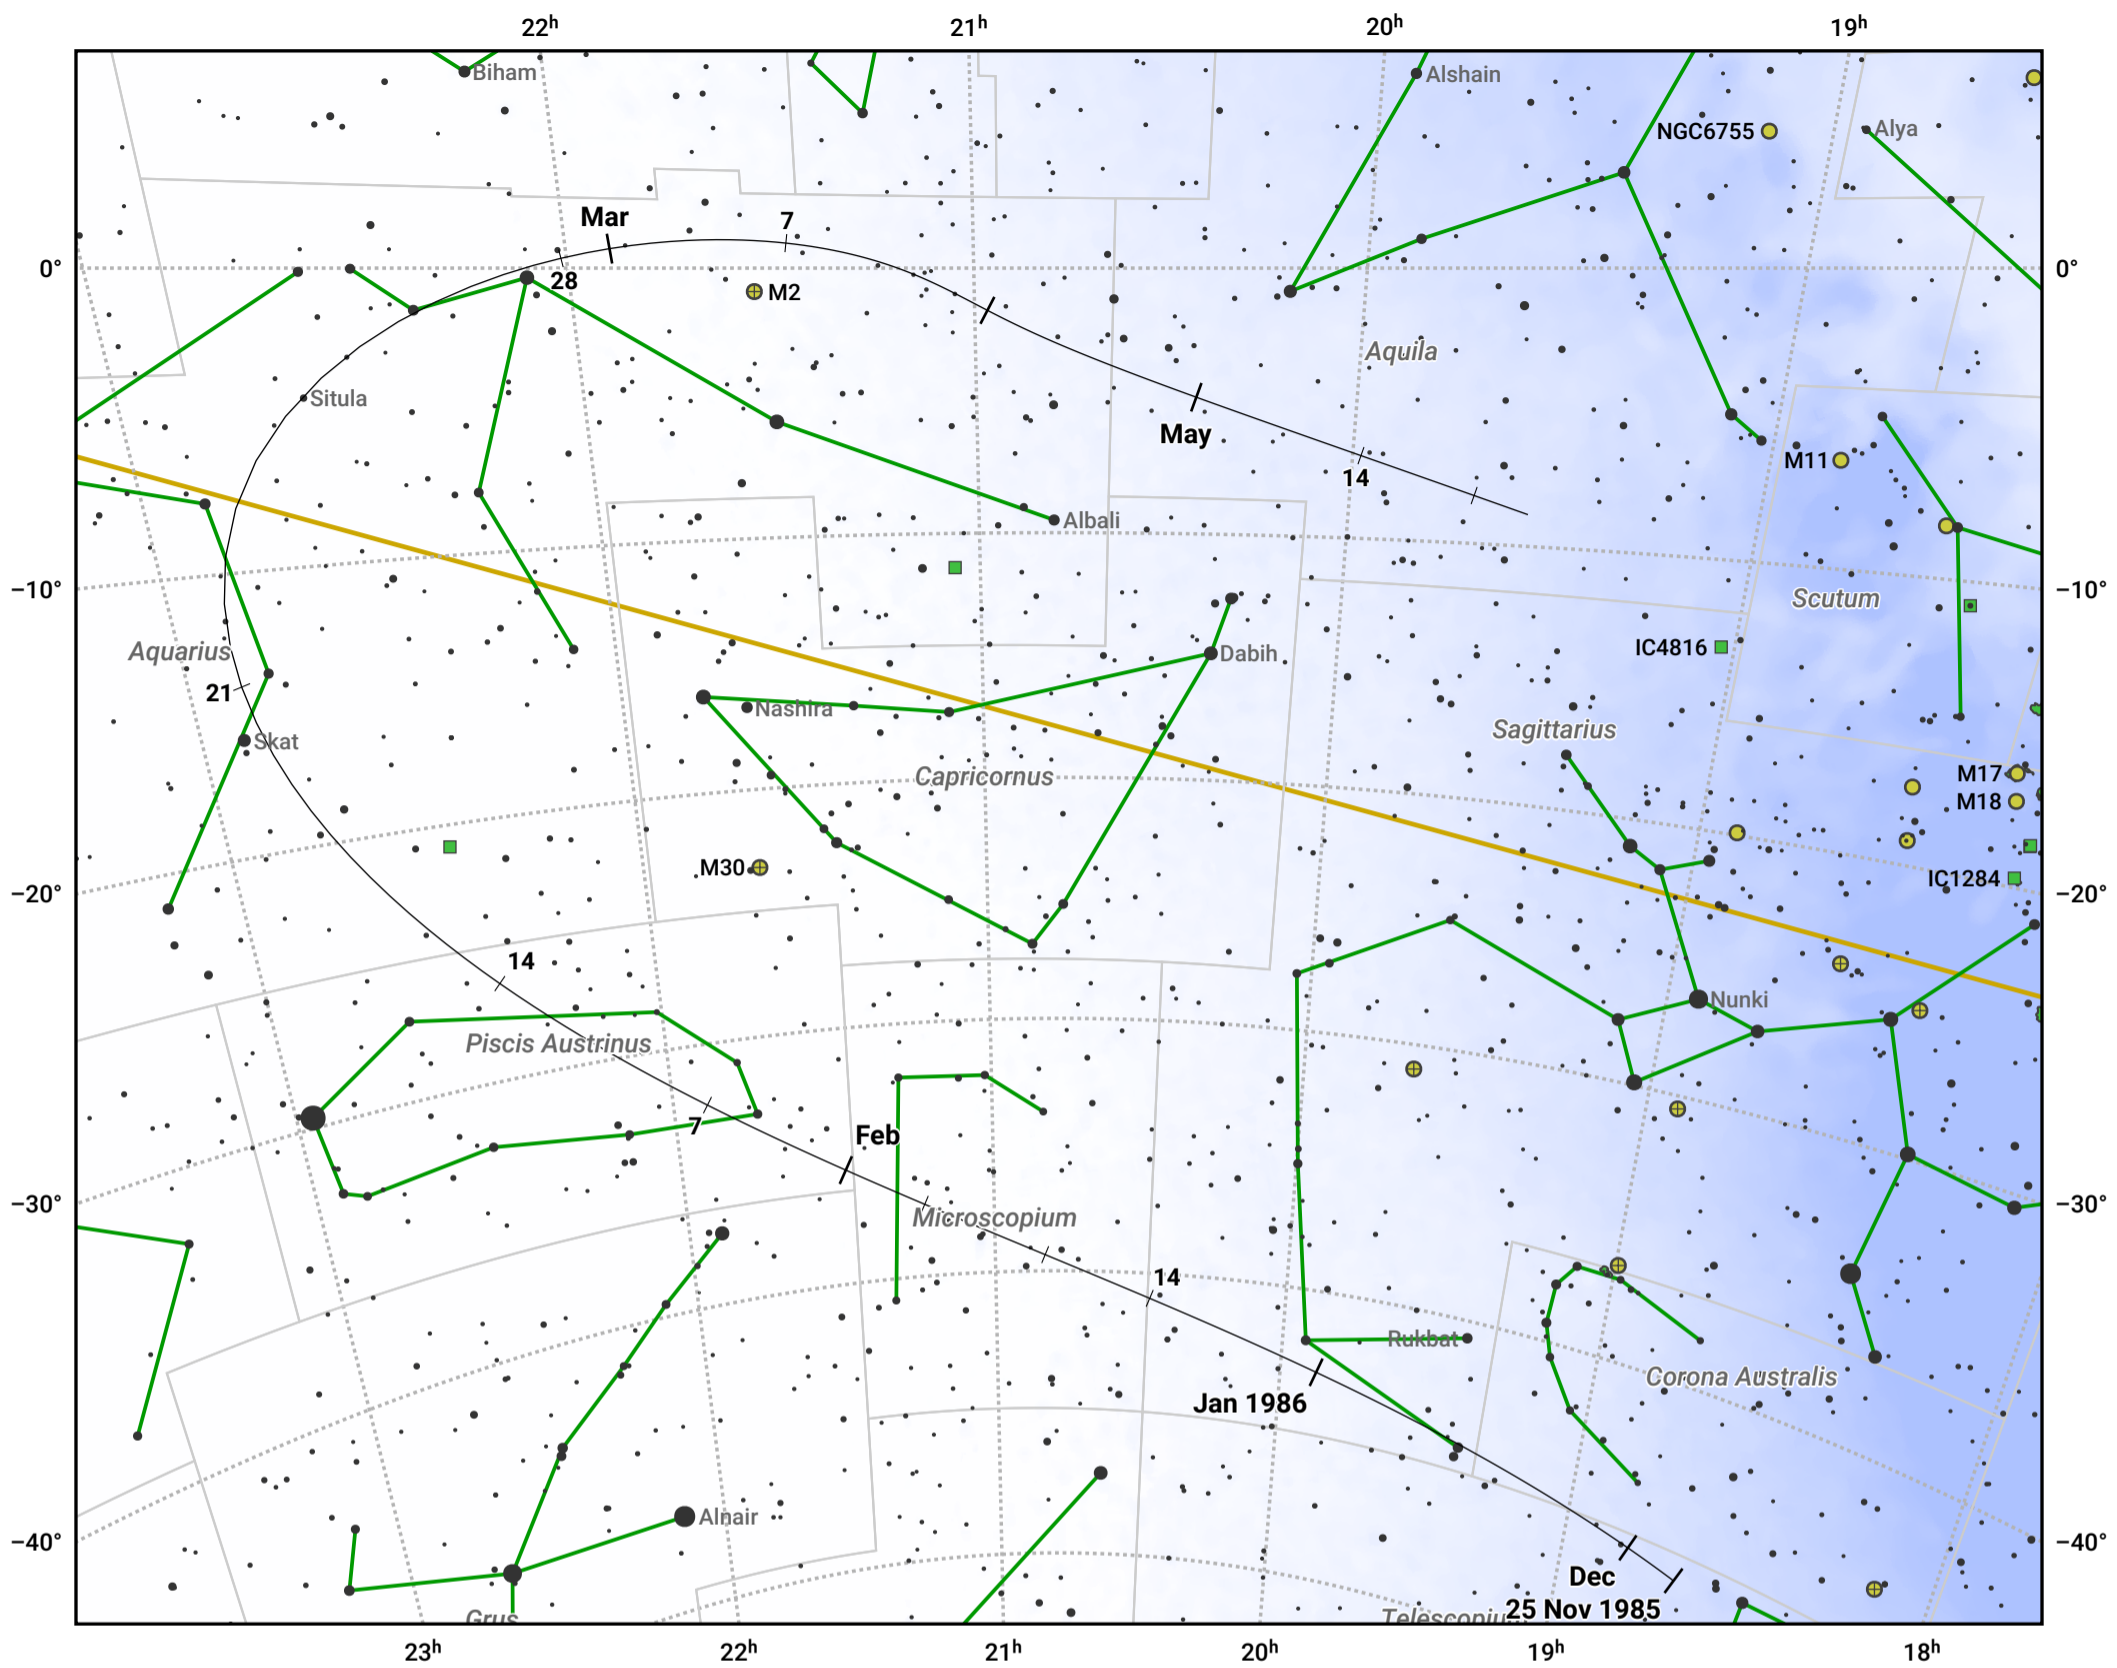

# The path of 96P/Machholz starting on 25 Nov 1985

© Dominic Ford 2011–2024. Date markers placed at midnight UTC. Downloaded from <https://in-the-sky.org>

Magnitude scale: · 7.0 · 6.0 · 5.0 · 4.0 · 3.0 ● 2.0 ● 1.0

— Ecliptic Plane

● Galaxy ■ Bright nebula ● Open cluster ⊕ Globular cluster

Date	Mag
1985 Dec 16	19.6
1985 Dec 31	18.6
1986 Jan 1	18.5
1986 Jan 12	17.5
1986 Jan 22	16.4
1986 Jan 29	15.3
1986 Feb 4	14.1
1986 Feb 8	13.1
1986 Feb 12	11.8
1986 Feb 15	10.5
1986 Feb 17	9.4
1986 Feb 19	8.0
1986 Feb 22	5.0
1986 Feb 27	6.8
1986 Mar 1	8.4
1986 Mar 3	9.6
1986 Mar 6	10.9
1986 Mar 9	12.0
1986 Mar 13	13.0
1986 Mar 18	14.0
1986 Mar 25	15.1
1986 Apr 4	16.2
1986 Apr 18	17.2
1986 May 1	17.9
1986 May 9	18.2