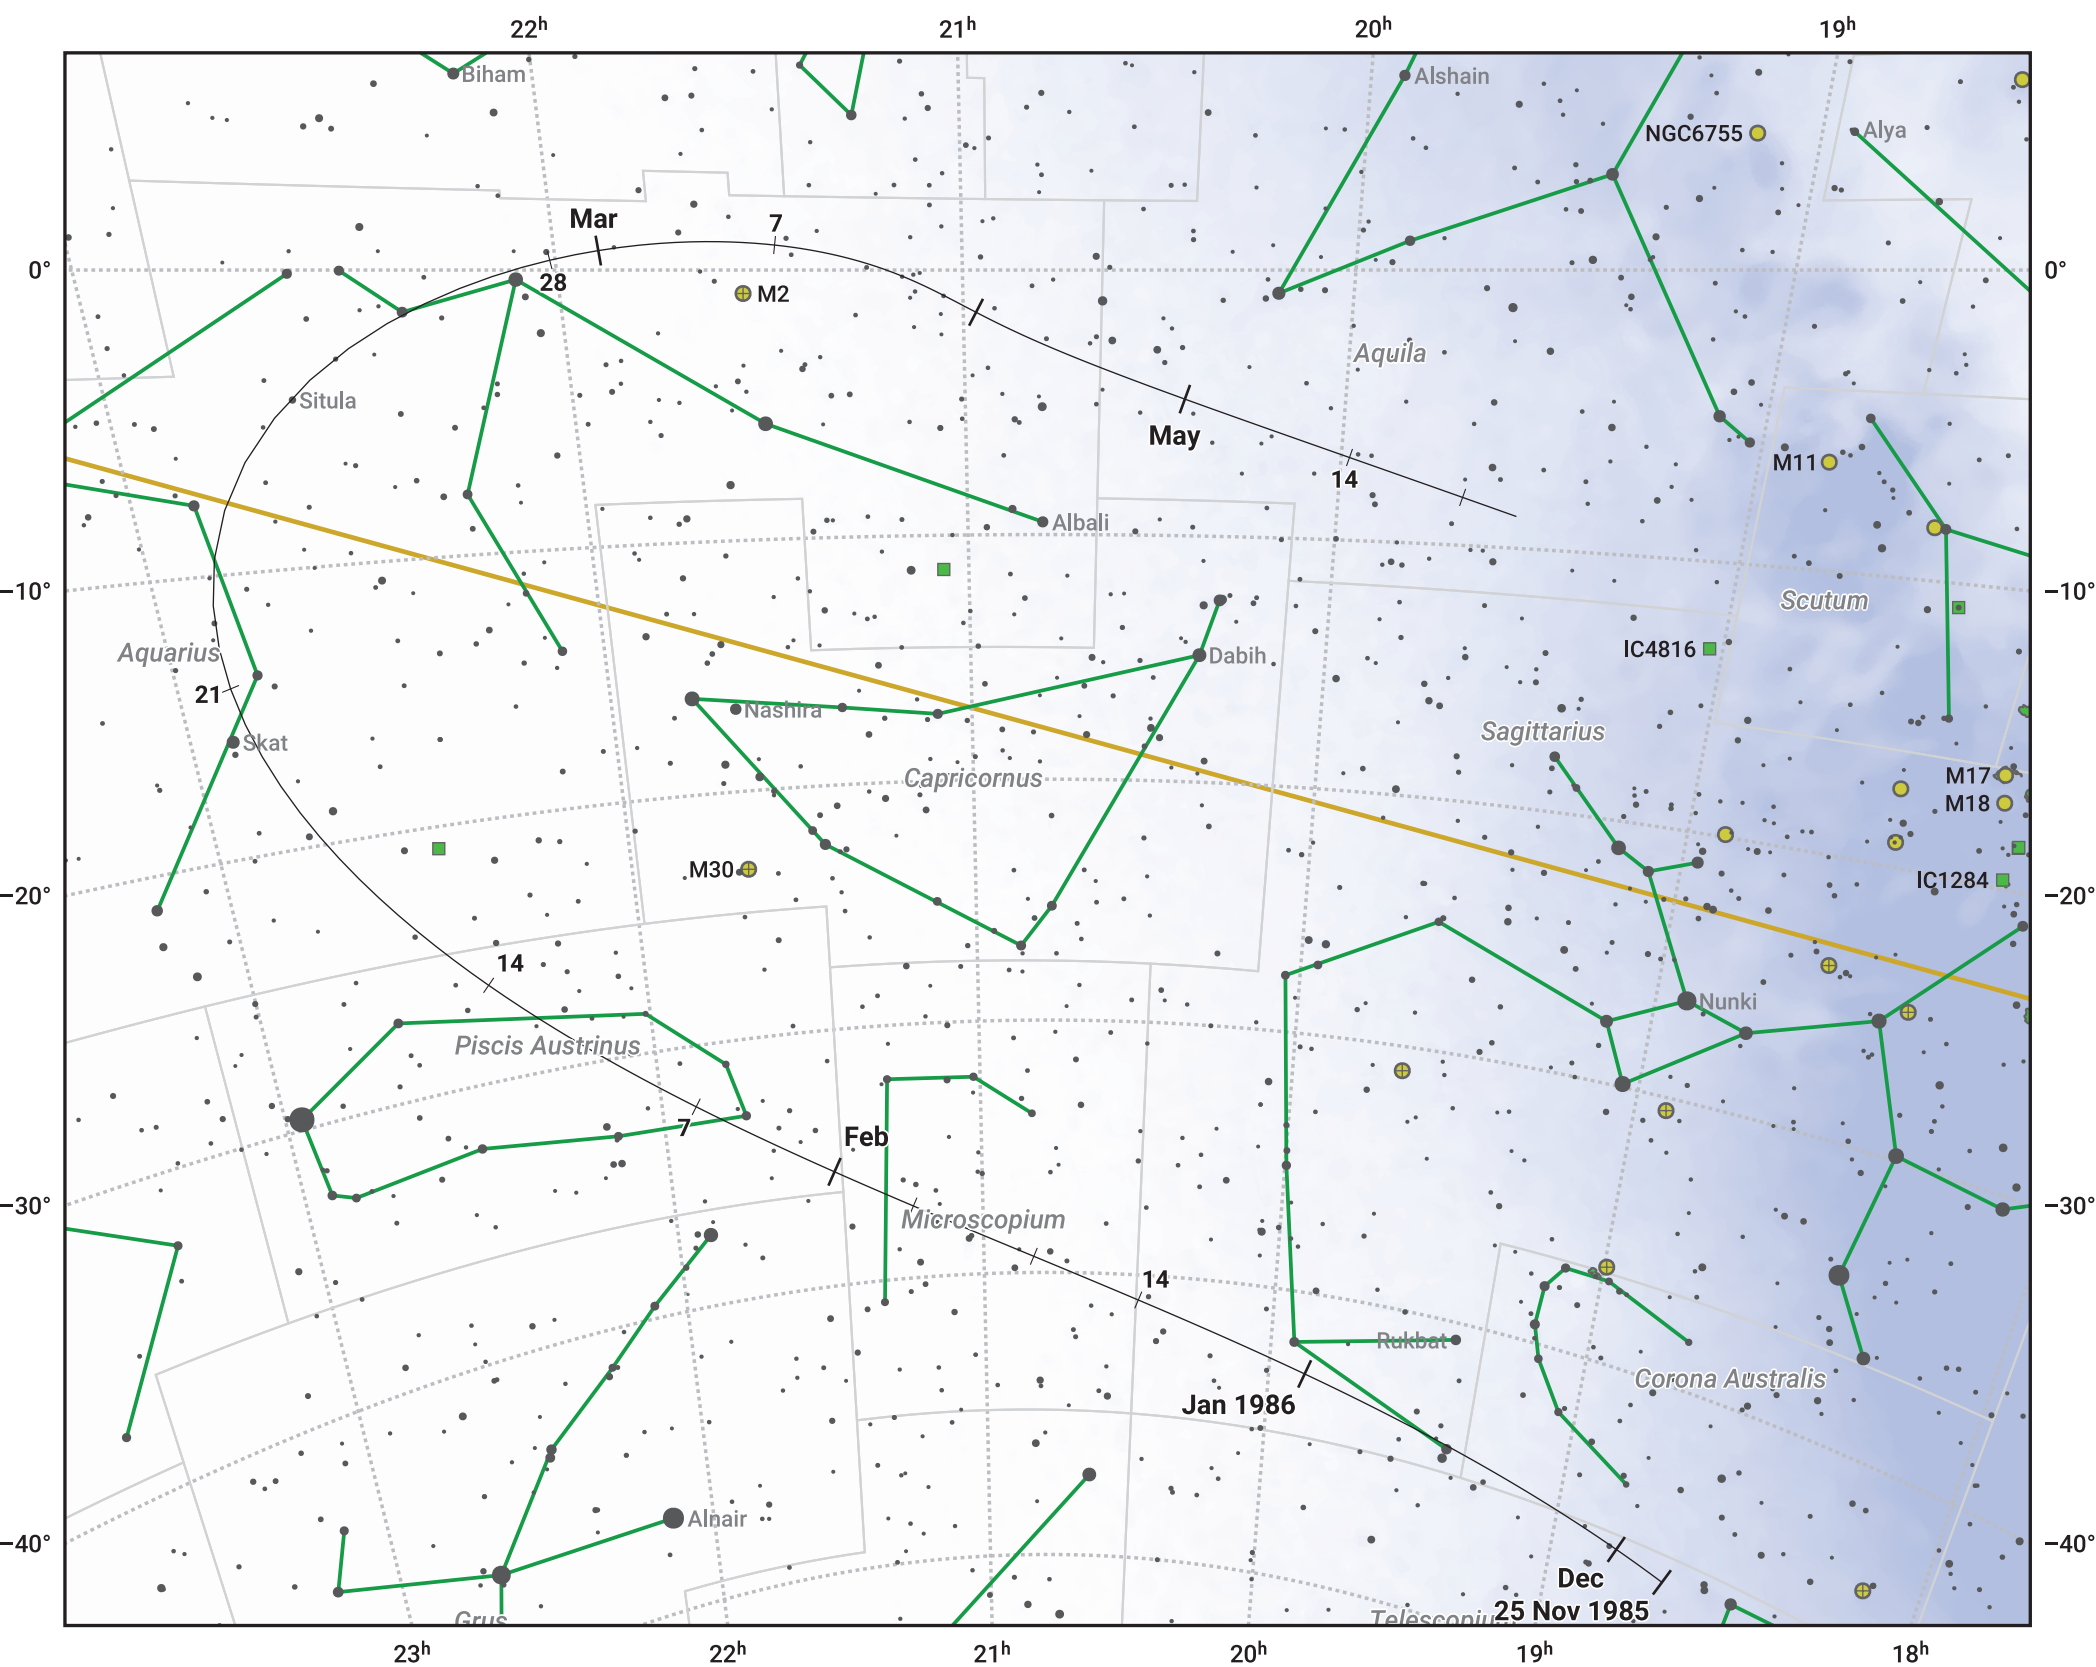

The path of 96P/Machholz starting on 25 Nov 1985

© Dominic Ford 2011–2024. Date markers placed at midnight UTC. Downloaded from <https://in-the-sky.org>

Magnitude scale: ● 7.0 ● 6.0 ● 5.0 ● 4.0 ● 3.0 ● 2.0 ● 1.0

— Ecliptic Plane

● Galaxy ■ Bright nebula ● Open cluster ⊕ Globular cluster

Date	Mag
1985 Dec 16	19.6
1985 Dec 31	18.6
1986 Jan 1	18.5
1986 Jan 12	17.5
1986 Jan 22	16.4
1986 Jan 29	15.3
1986 Feb 4	14.1
1986 Feb 8	13.1
1986 Feb 12	11.8
1986 Feb 15	10.5
1986 Feb 17	9.4
1986 Feb 19	8.0
1986 Feb 22	5.0
1986 Feb 27	6.8
1986 Mar 1	8.4
1986 Mar 3	9.6
1986 Mar 6	10.9
1986 Mar 9	12.0
1986 Mar 13	13.0
1986 Mar 18	14.0
1986 Mar 25	15.1
1986 Apr 4	16.2
1986 Apr 18	17.2
1986 May 1	17.9
1986 May 9	18.2