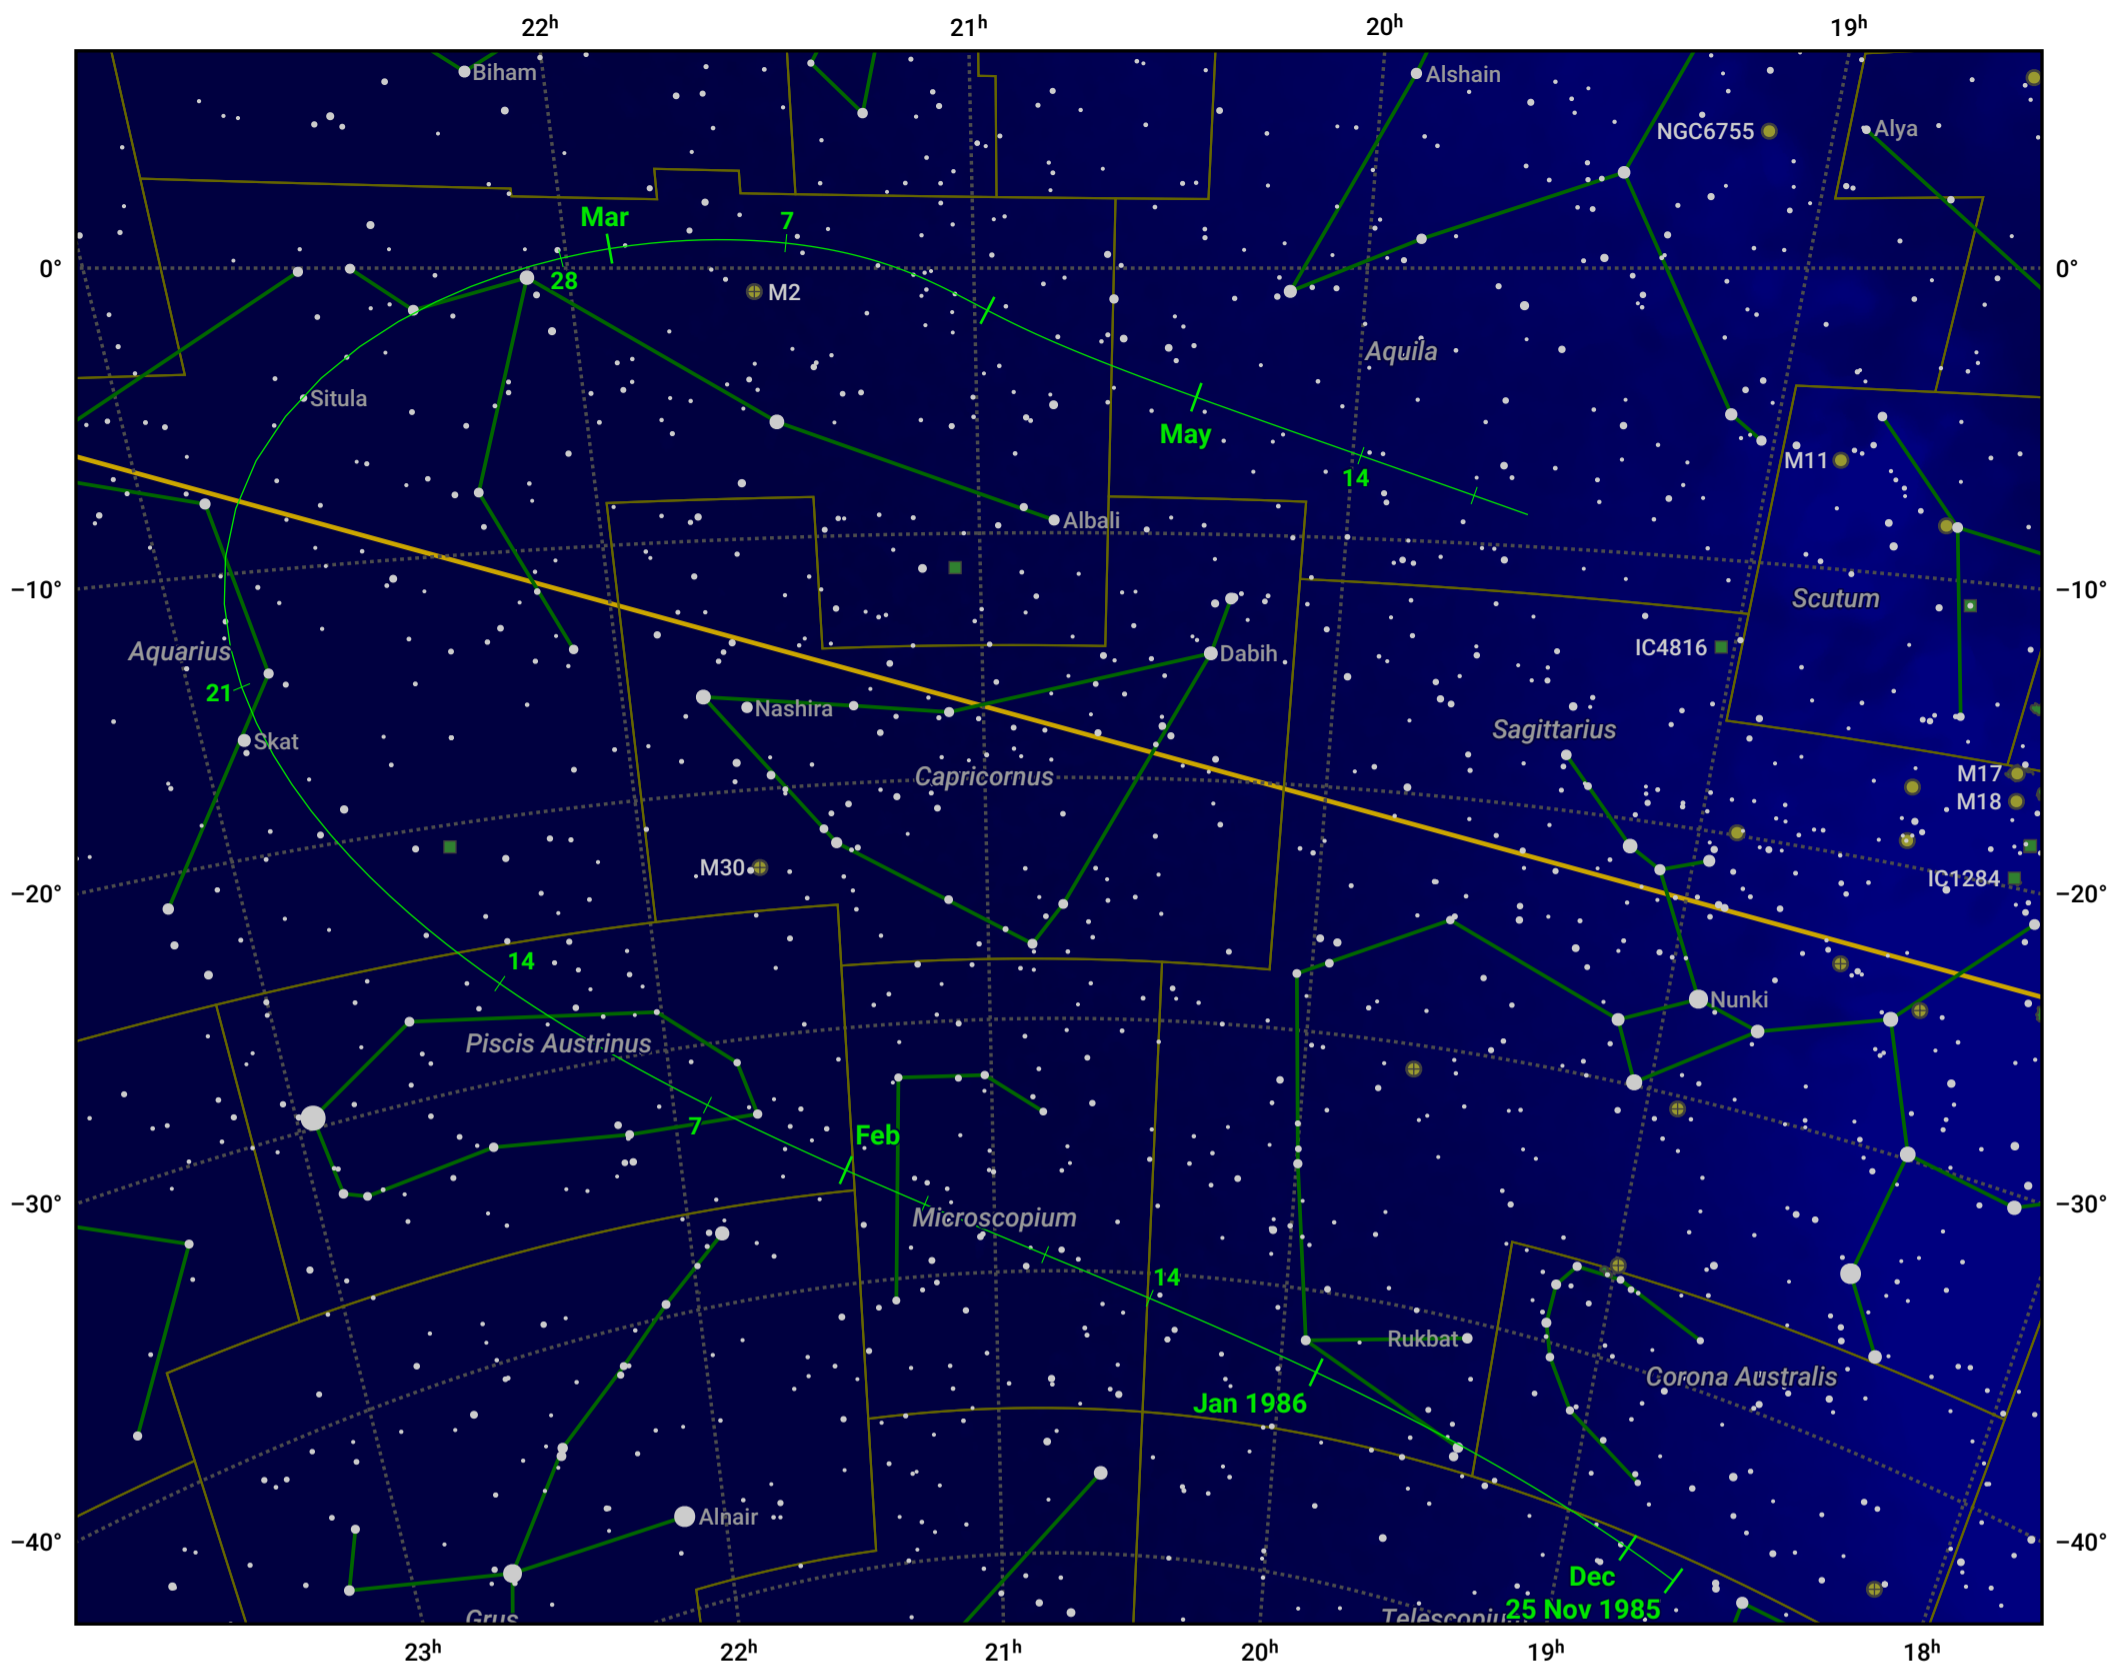

The path of 96P/Machholz starting on 25 Nov 1985

© Dominic Ford 2011–2024. Date markers placed at midnight UTC. Downloaded from <https://in-the-sky.org>

Magnitude scale: ● 7.0 ● 6.0 ● 5.0 ● 4.0 ● 3.0 ● 2.0 ● 1.0

— Ecliptic Plane

● Galaxy ■ Bright nebula ● Open cluster ⊕ Globular cluster

Date	Mag
1985 Dec 16	19.6
1985 Dec 31	18.6
1986 Jan 1	18.5
1986 Jan 12	17.5
1986 Jan 22	16.4
1986 Jan 29	15.3
1986 Feb 4	14.1
1986 Feb 8	13.1
1986 Feb 12	11.8
1986 Feb 15	10.5
1986 Feb 17	9.4
1986 Feb 19	8.0
1986 Feb 22	5.0
1986 Feb 27	6.8
1986 Mar 1	8.4
1986 Mar 3	9.6
1986 Mar 6	10.9
1986 Mar 9	12.0
1986 Mar 13	13.0
1986 Mar 18	14.0
1986 Mar 25	15.1
1986 Apr 4	16.2
1986 Apr 18	17.2
1986 May 1	17.9
1986 May 9	18.2