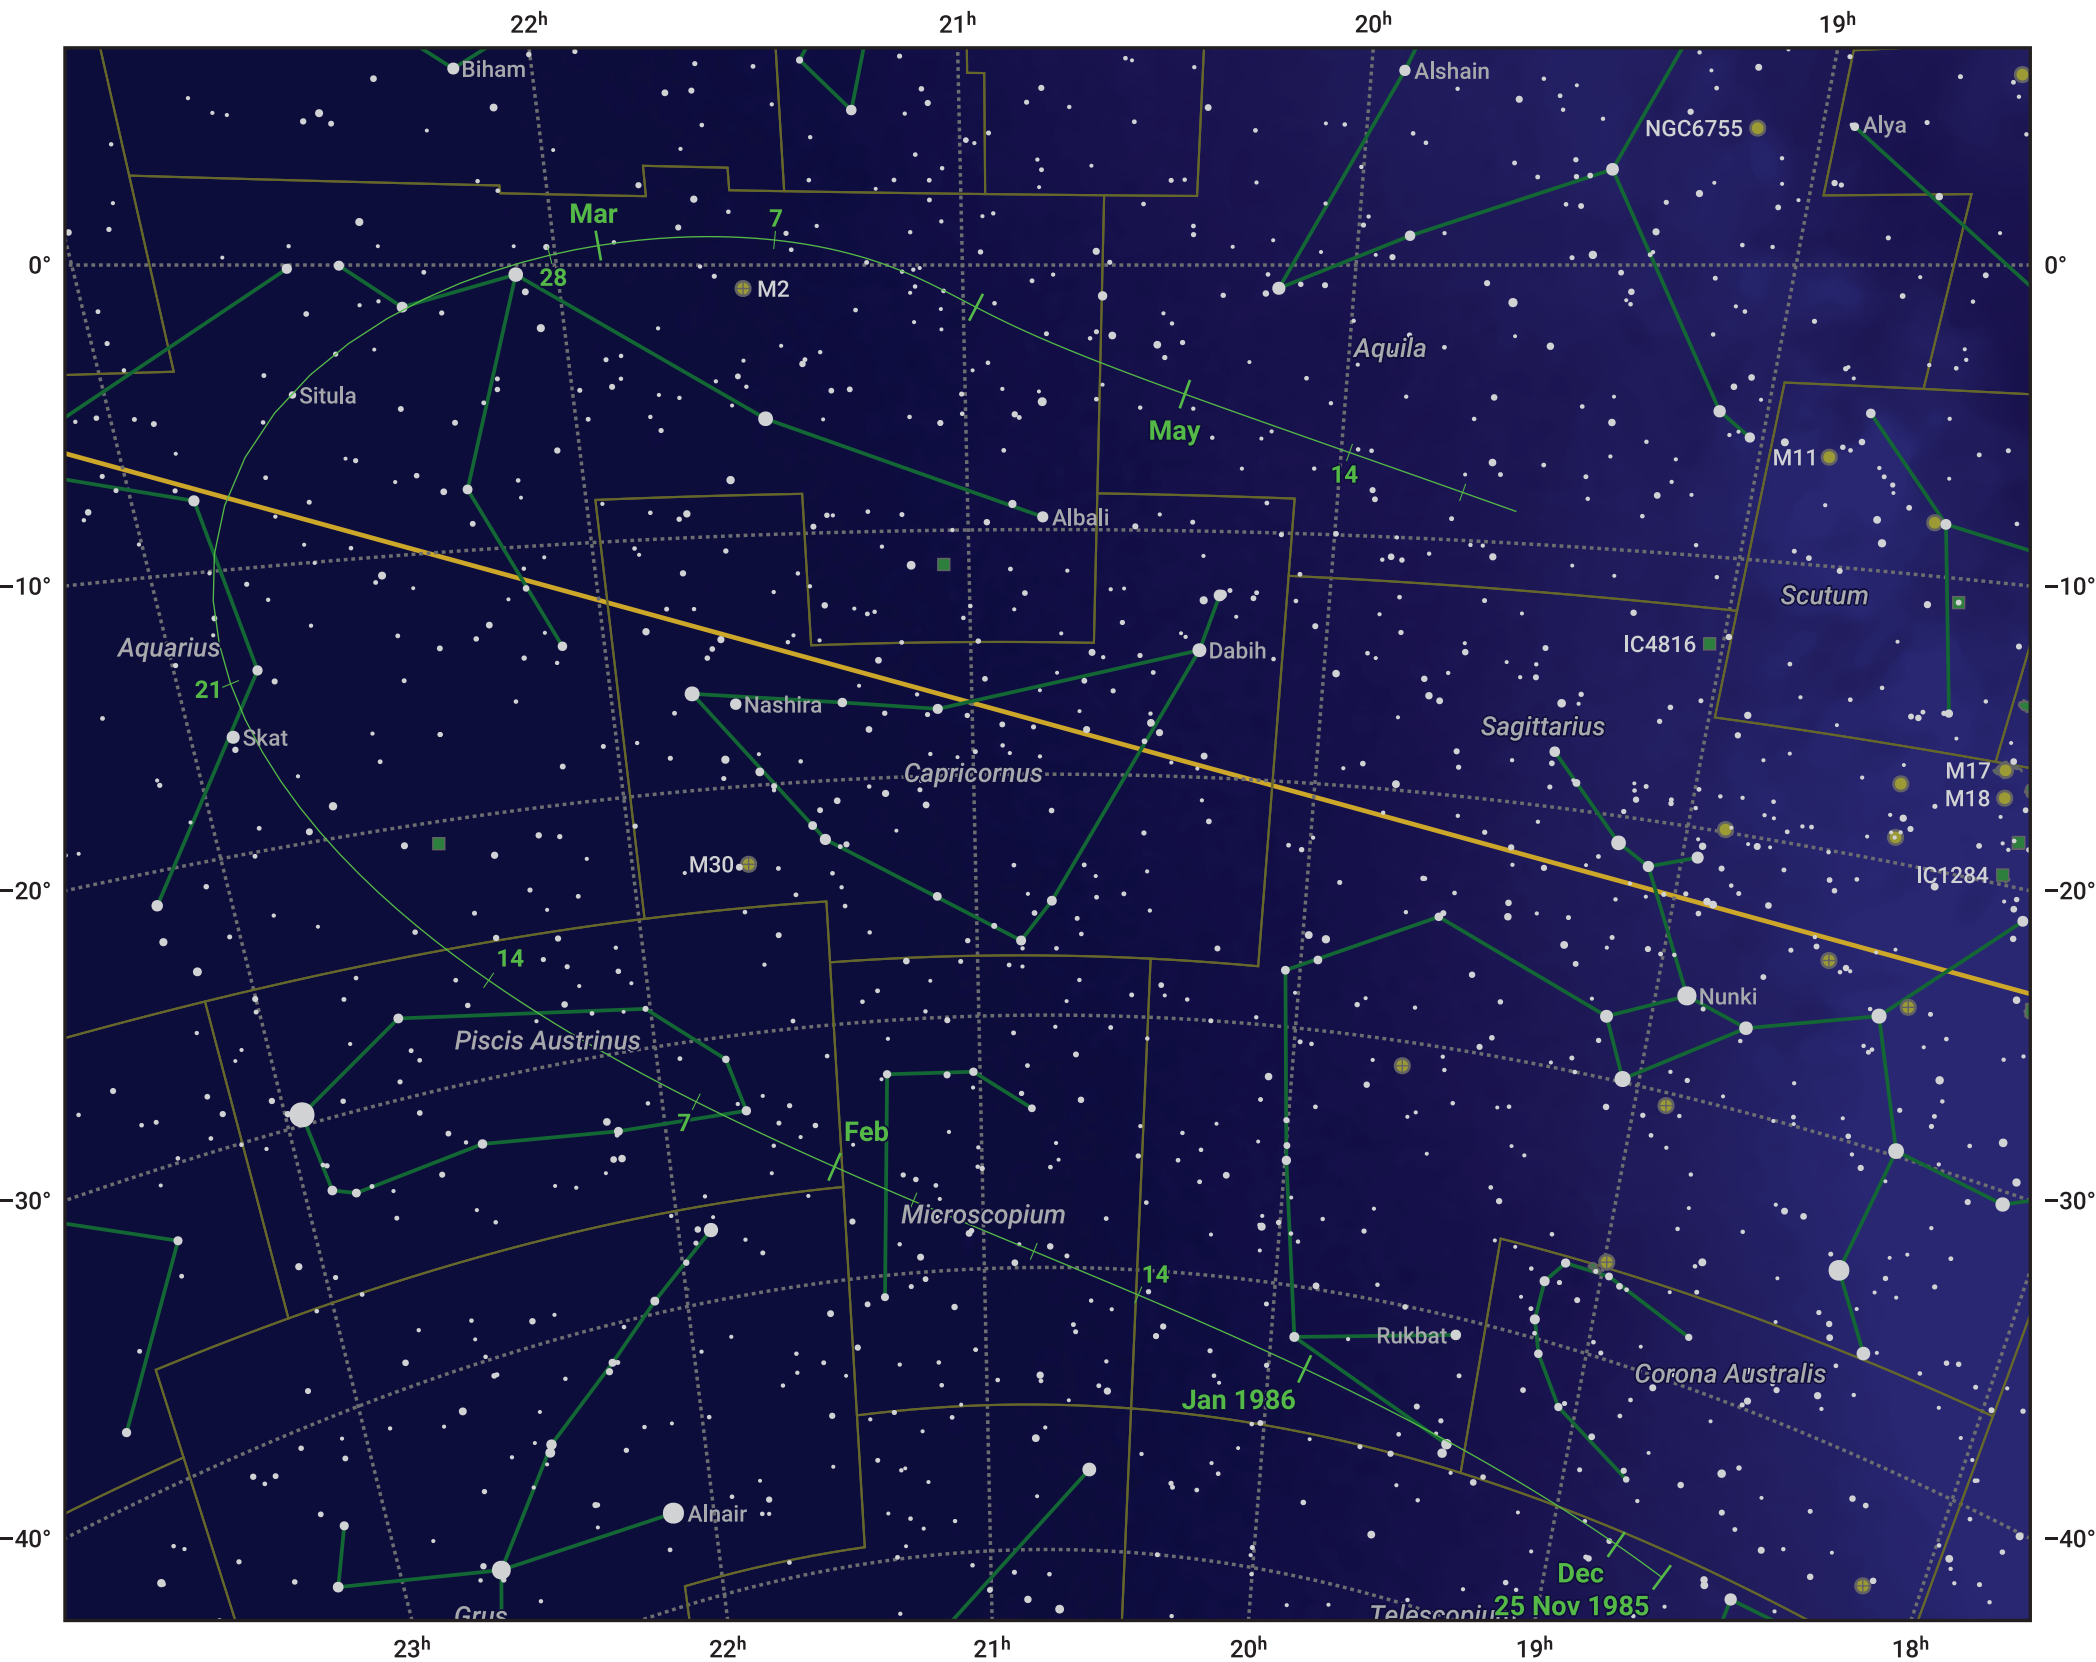

The path of 96P/Machholz starting on 25 Nov 1985

© Dominic Ford 2011–2024. Date markers placed at midnight UTC. Downloaded from <https://in-the-sky.org>

Magnitude scale: ● 7.0 ● 6.0 ● 5.0 ● 4.0 ● 3.0 ● 2.0 ● 1.0

— Ecliptic Plane

● Galaxy ■ Bright nebula ● Open cluster ● Globular cluster

Date	Mag
1985 Dec 16	19.6
1985 Dec 31	18.6
1986 Jan 1	18.5
1986 Jan 12	17.5
1986 Jan 22	16.4
1986 Jan 29	15.3
1986 Feb 4	14.1
1986 Feb 8	13.1
1986 Feb 12	11.8
1986 Feb 15	10.5
1986 Feb 17	9.4
1986 Feb 19	8.0
1986 Feb 22	5.0
1986 Feb 27	6.8
1986 Mar 1	8.4
1986 Mar 3	9.6
1986 Mar 6	10.9
1986 Mar 9	12.0
1986 Mar 13	13.0
1986 Mar 18	14.0
1986 Mar 25	15.1
1986 Apr 4	16.2
1986 Apr 18	17.2
1986 May 1	17.9
1986 May 9	18.2