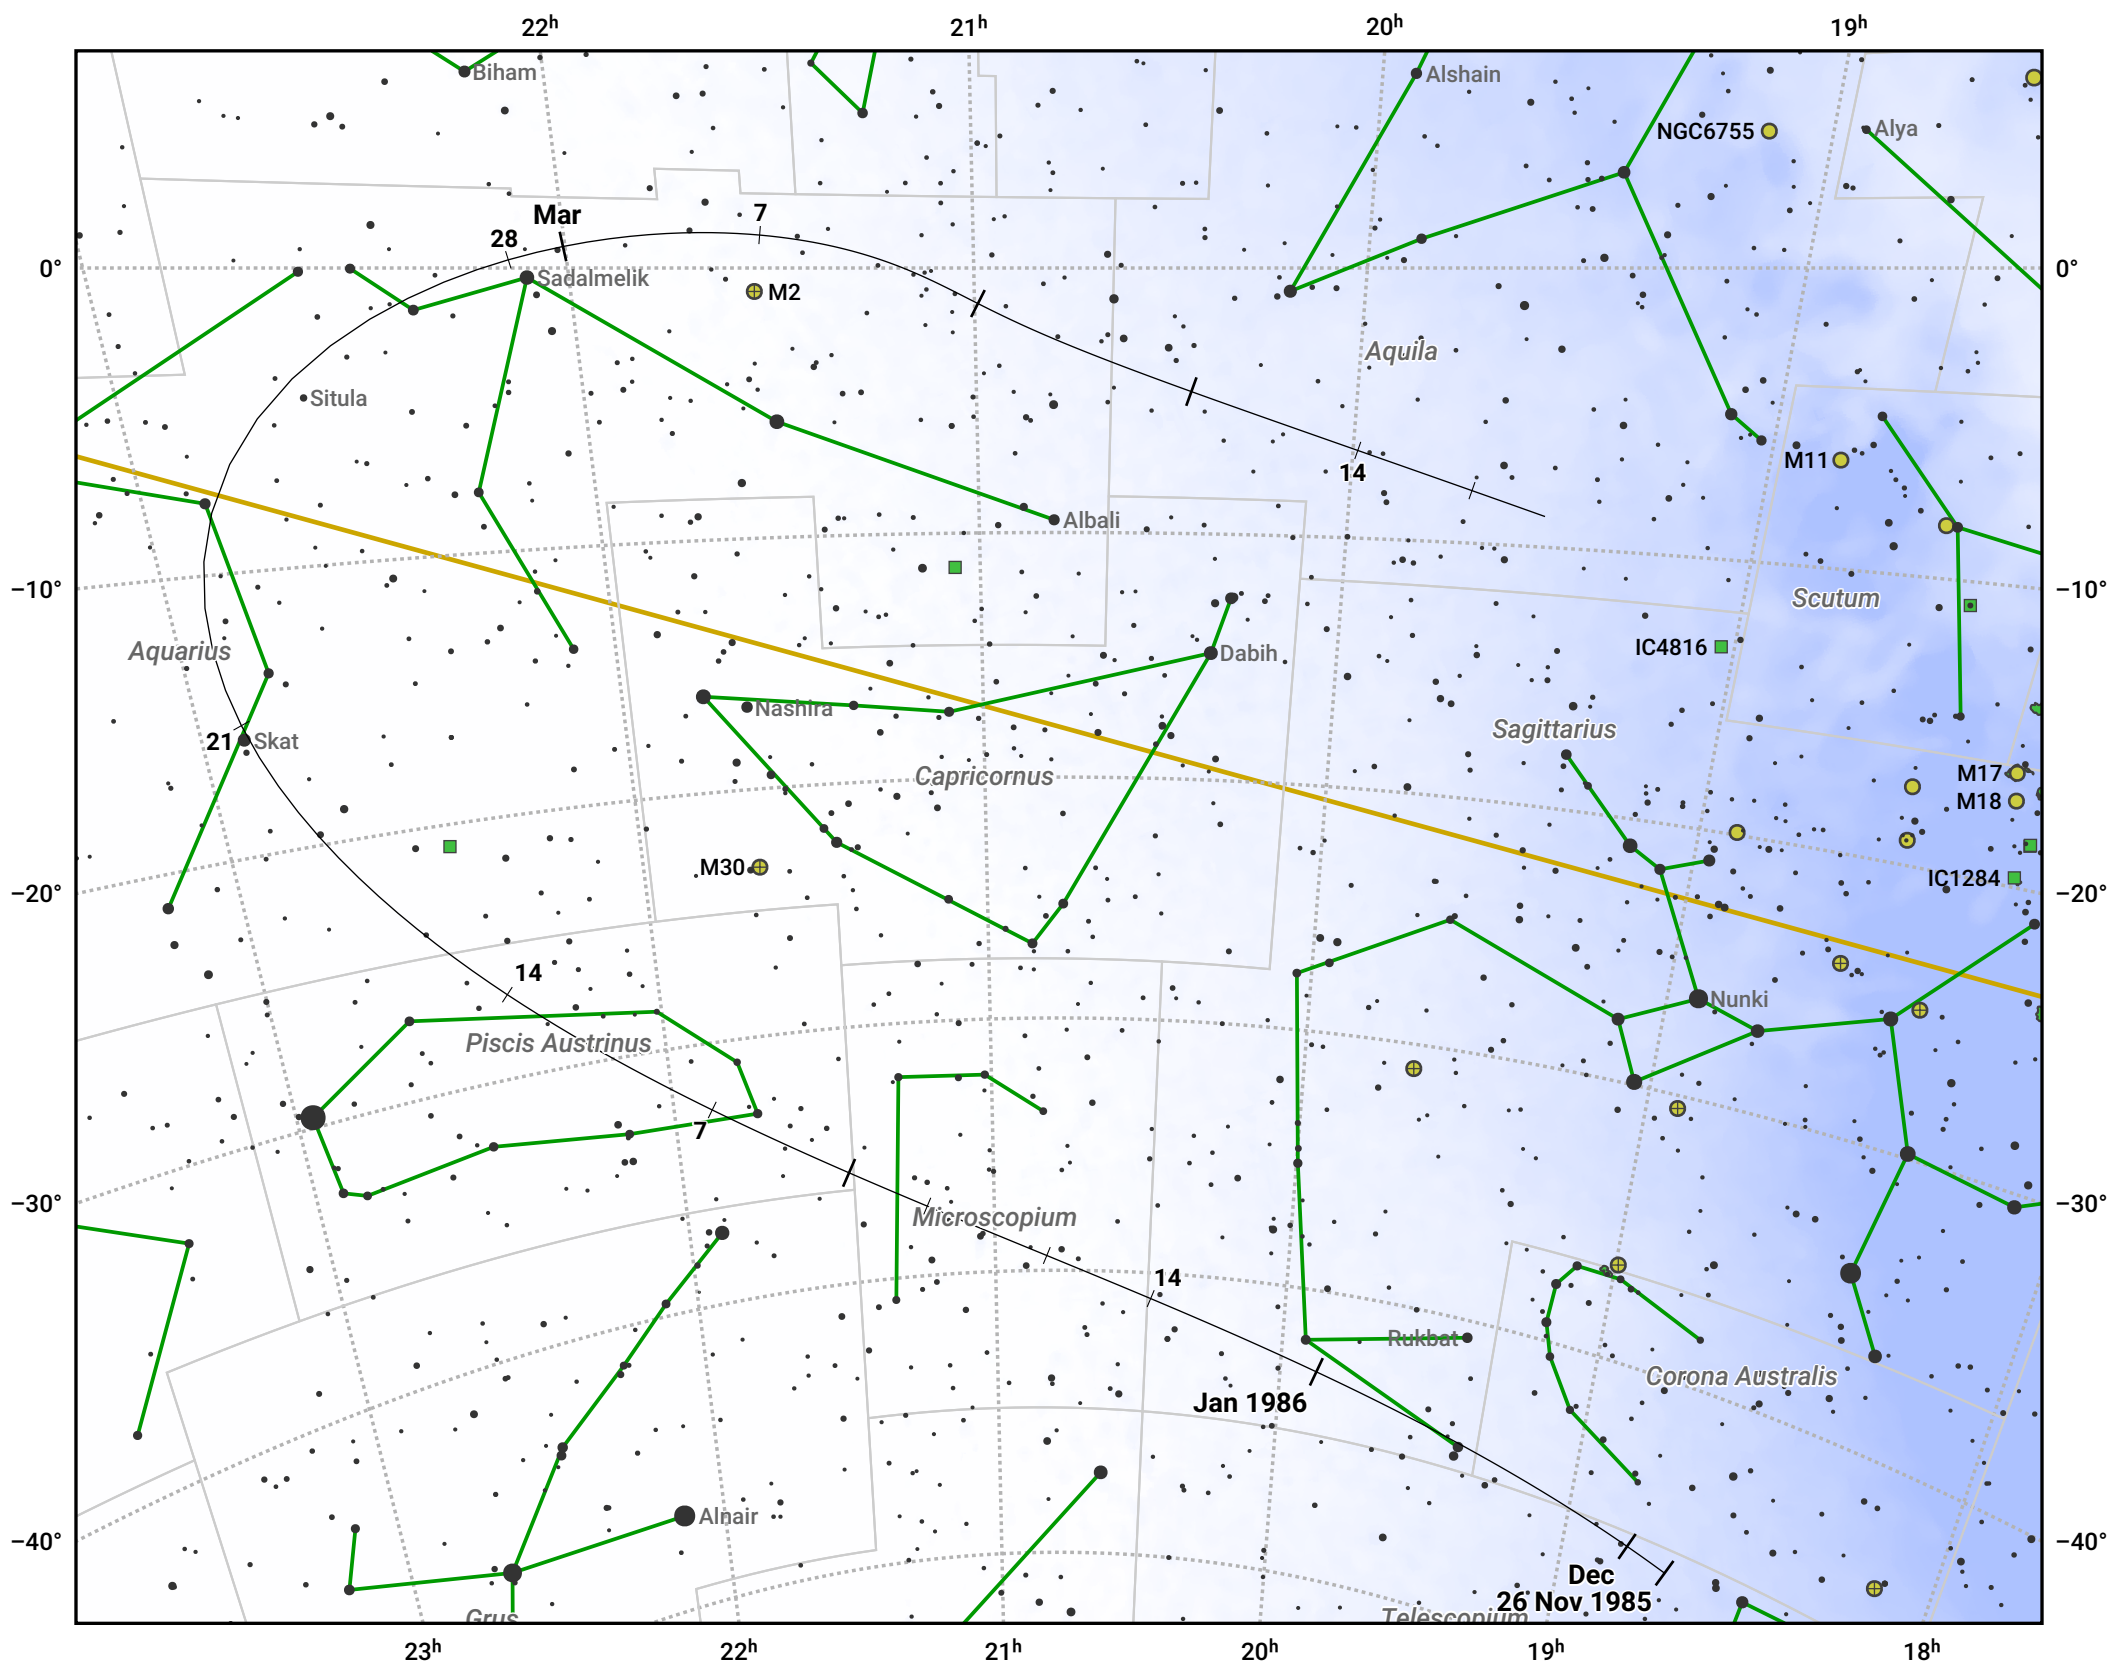

The path of 96P/Machholz starting on 26 Nov 1985

© Dominic Ford 2011–2024. Date markers placed at midnight UTC. Downloaded from <https://in-the-sky.org>

Magnitude scale: ● 7.0 ● 6.0 ● 5.0 ● 4.0 ● 3.0 ● 2.0 ● 1.0

— Ecliptic Plane

● Galaxy ■ Bright nebula ● Open cluster ⊕ Globular cluster

Date	Mag
1985 Dec 17	19.6
1986 Jan 1	18.6
1986 Jan 13	17.5
1986 Jan 22	16.5
1986 Jan 29	15.4
1986 Feb 4	14.3
1986 Feb 9	13.0
1986 Feb 13	11.7
1986 Feb 16	10.3
1986 Feb 18	9.2
1986 Feb 20	7.6
1986 Feb 22	5.7
1986 Feb 23	4.6
1986 Feb 27	6.2
1986 Mar 1	7.9
1986 Mar 3	9.2
1986 Mar 5	10.3
1986 Mar 8	11.4
1986 Mar 12	12.6
1986 Mar 17	13.7
1986 Mar 24	14.9
1986 Apr 2	15.9
1986 Apr 15	17.0
1986 May 1	17.9
1986 May 4	18.0