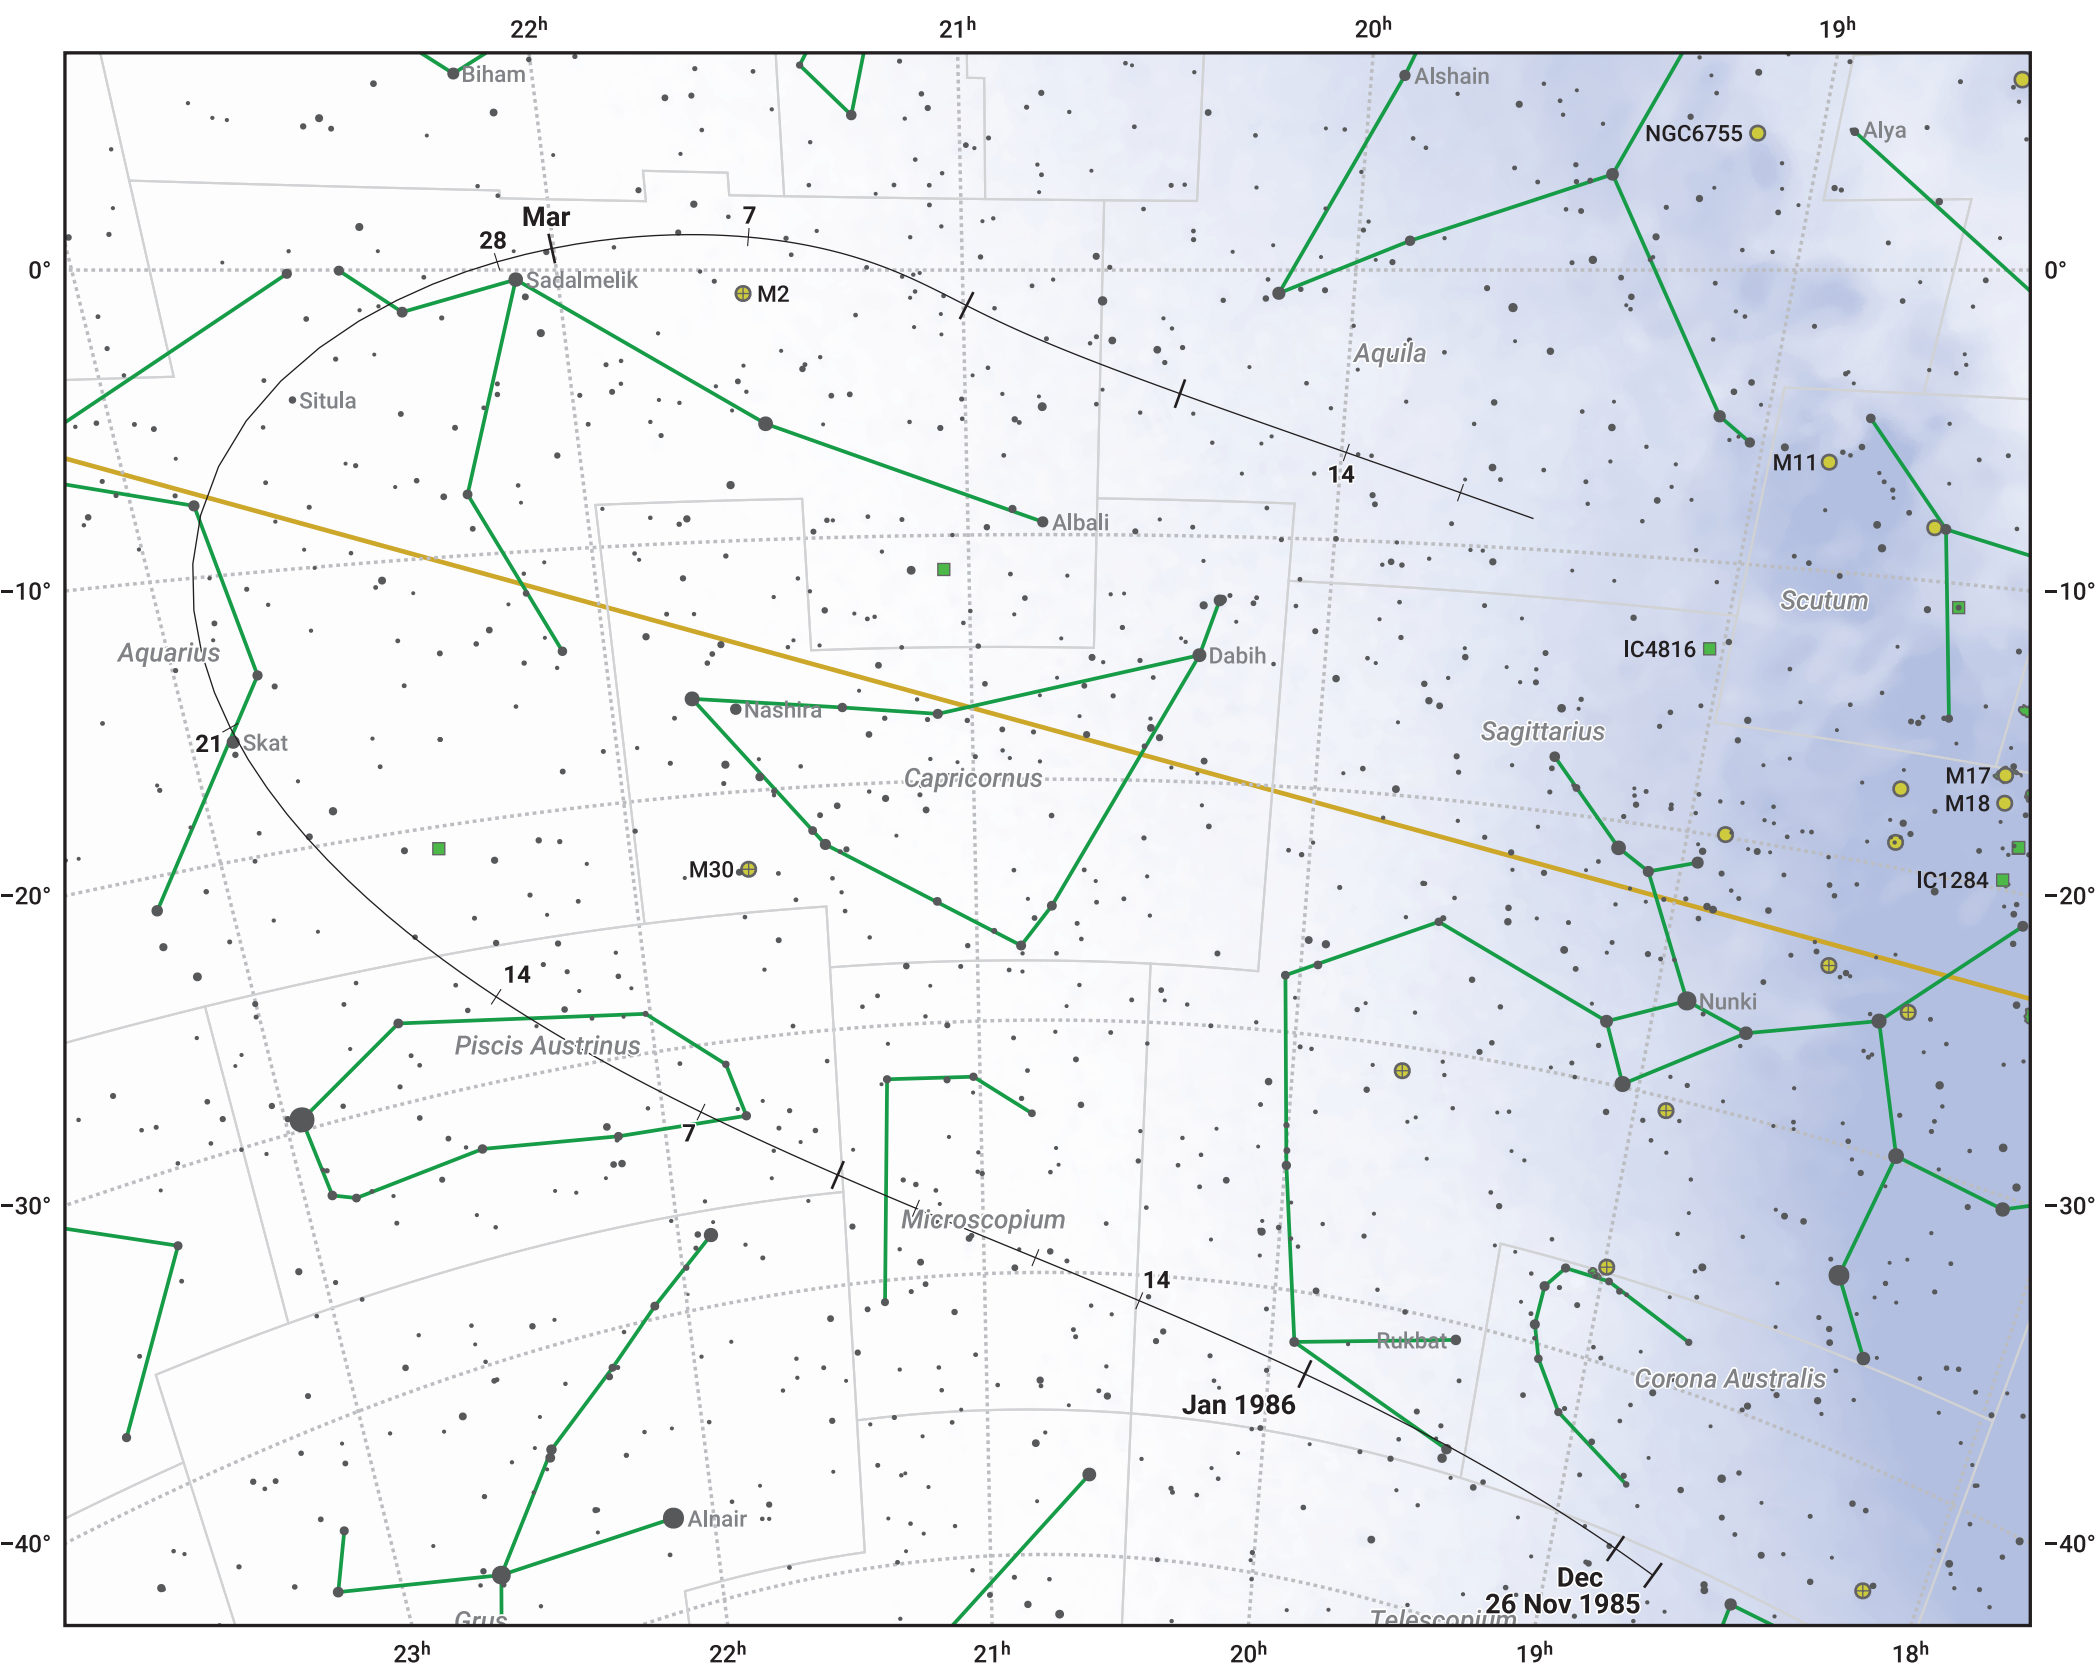

The path of 96P/Machholz starting on 26 Nov 1985

© Dominic Ford 2011–2024. Date markers placed at midnight UTC. Downloaded from <https://in-the-sky.org>

Magnitude scale: ● 7.0 ● 6.0 ● 5.0 ● 4.0 ● 3.0 ● 2.0 ● 1.0

— Ecliptic Plane

● Galaxy ■ Bright nebula ● Open cluster ⊕ Globular cluster

Date	Mag
1985 Dec 17	19.6
1986 Jan 1	18.6
1986 Jan 13	17.5
1986 Jan 22	16.5
1986 Jan 29	15.4
1986 Feb 4	14.3
1986 Feb 9	13.0
1986 Feb 13	11.7
1986 Feb 16	10.3
1986 Feb 18	9.2
1986 Feb 20	7.6
1986 Feb 22	5.7
1986 Feb 23	4.6
1986 Feb 27	6.2
1986 Mar 1	7.9
1986 Mar 3	9.2
1986 Mar 5	10.3
1986 Mar 8	11.4
1986 Mar 12	12.6
1986 Mar 17	13.7
1986 Mar 24	14.9
1986 Apr 2	15.9
1986 Apr 15	17.0
1986 May 1	17.9
1986 May 4	18.0