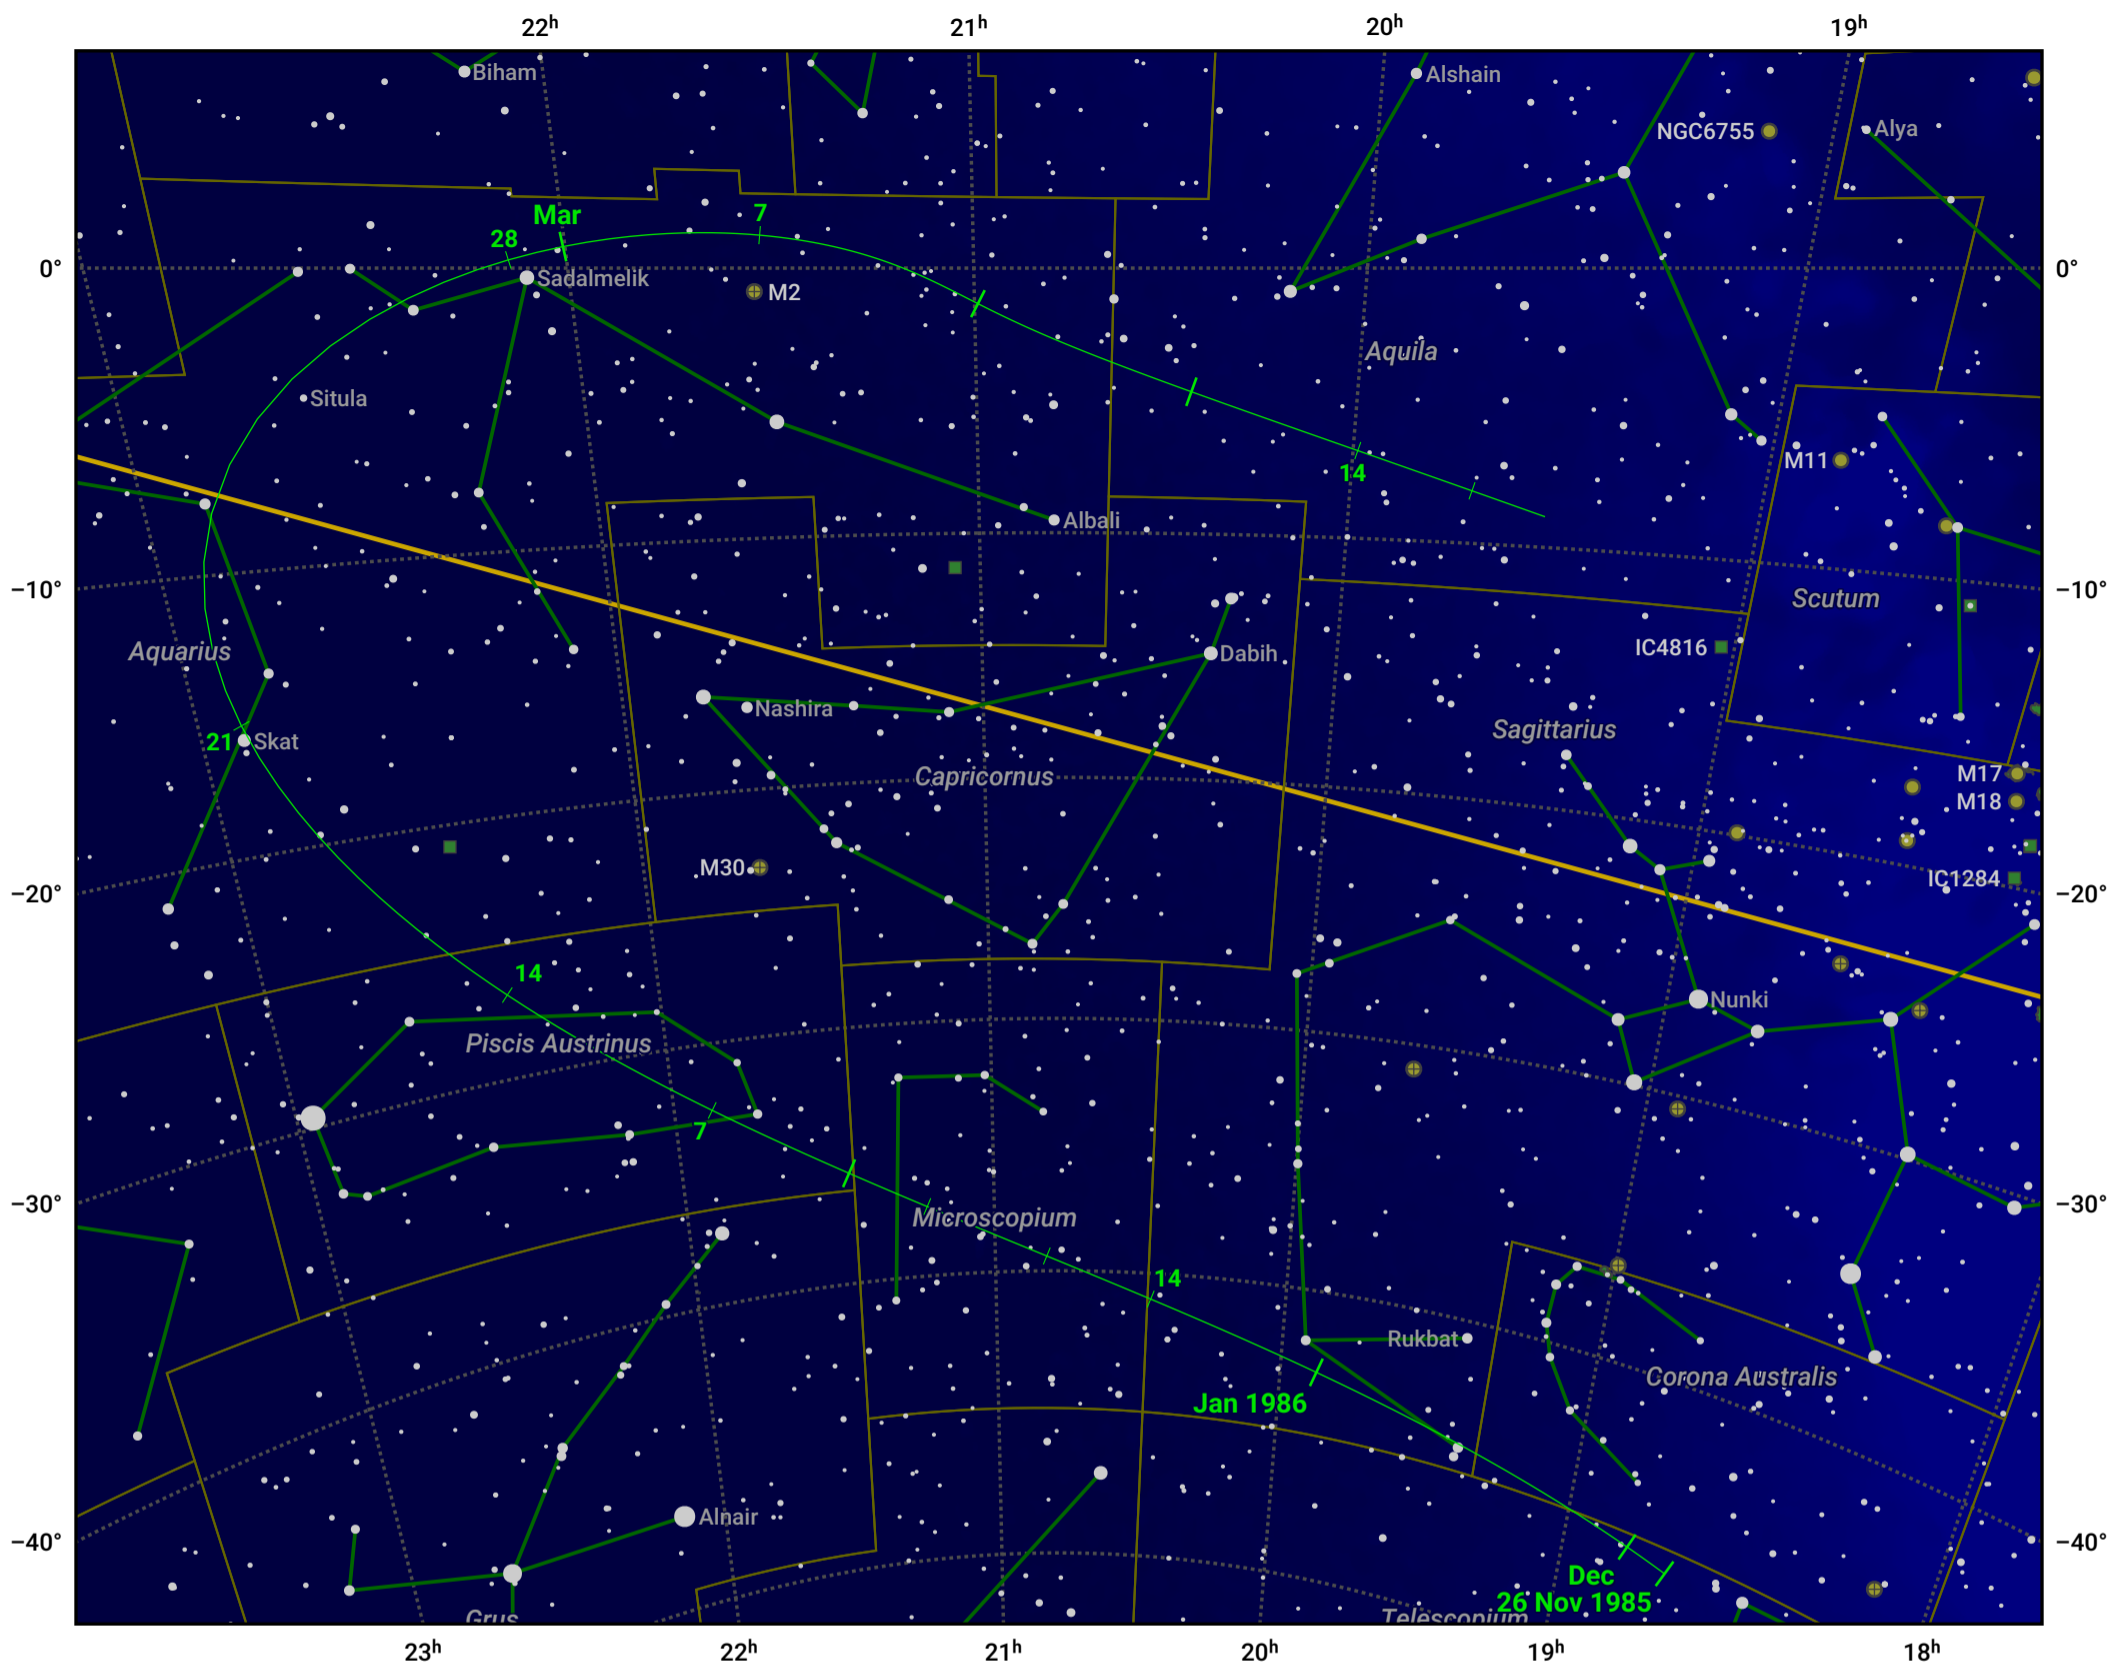

The path of 96P/Machholz starting on 26 Nov 1985

© Dominic Ford 2011–2024. Date markers placed at midnight UTC. Downloaded from <https://in-the-sky.org>

Magnitude scale: • 7.0 • 6.0 • 5.0 • 4.0 • 3.0 • 2.0 • 1.0

— Ecliptic Plane

◌ Galaxy
 ■ Bright nebula
 ● Open cluster
 ⊕ Globular cluster

Date	Mag
1985 Dec 17	19.6
1986 Jan 1	18.6
1986 Jan 13	17.5
1986 Jan 22	16.5
1986 Jan 29	15.4
1986 Feb 4	14.3
1986 Feb 9	13.0
1986 Feb 13	11.7
1986 Feb 16	10.3
1986 Feb 18	9.2
1986 Feb 20	7.6
1986 Feb 22	5.7
1986 Feb 23	4.6
1986 Feb 27	6.2
1986 Mar 1	7.9
1986 Mar 3	9.2
1986 Mar 5	10.3
1986 Mar 8	11.4
1986 Mar 12	12.6
1986 Mar 17	13.7
1986 Mar 24	14.9
1986 Apr 2	15.9
1986 Apr 15	17.0
1986 May 1	17.9
1986 May 4	18.0