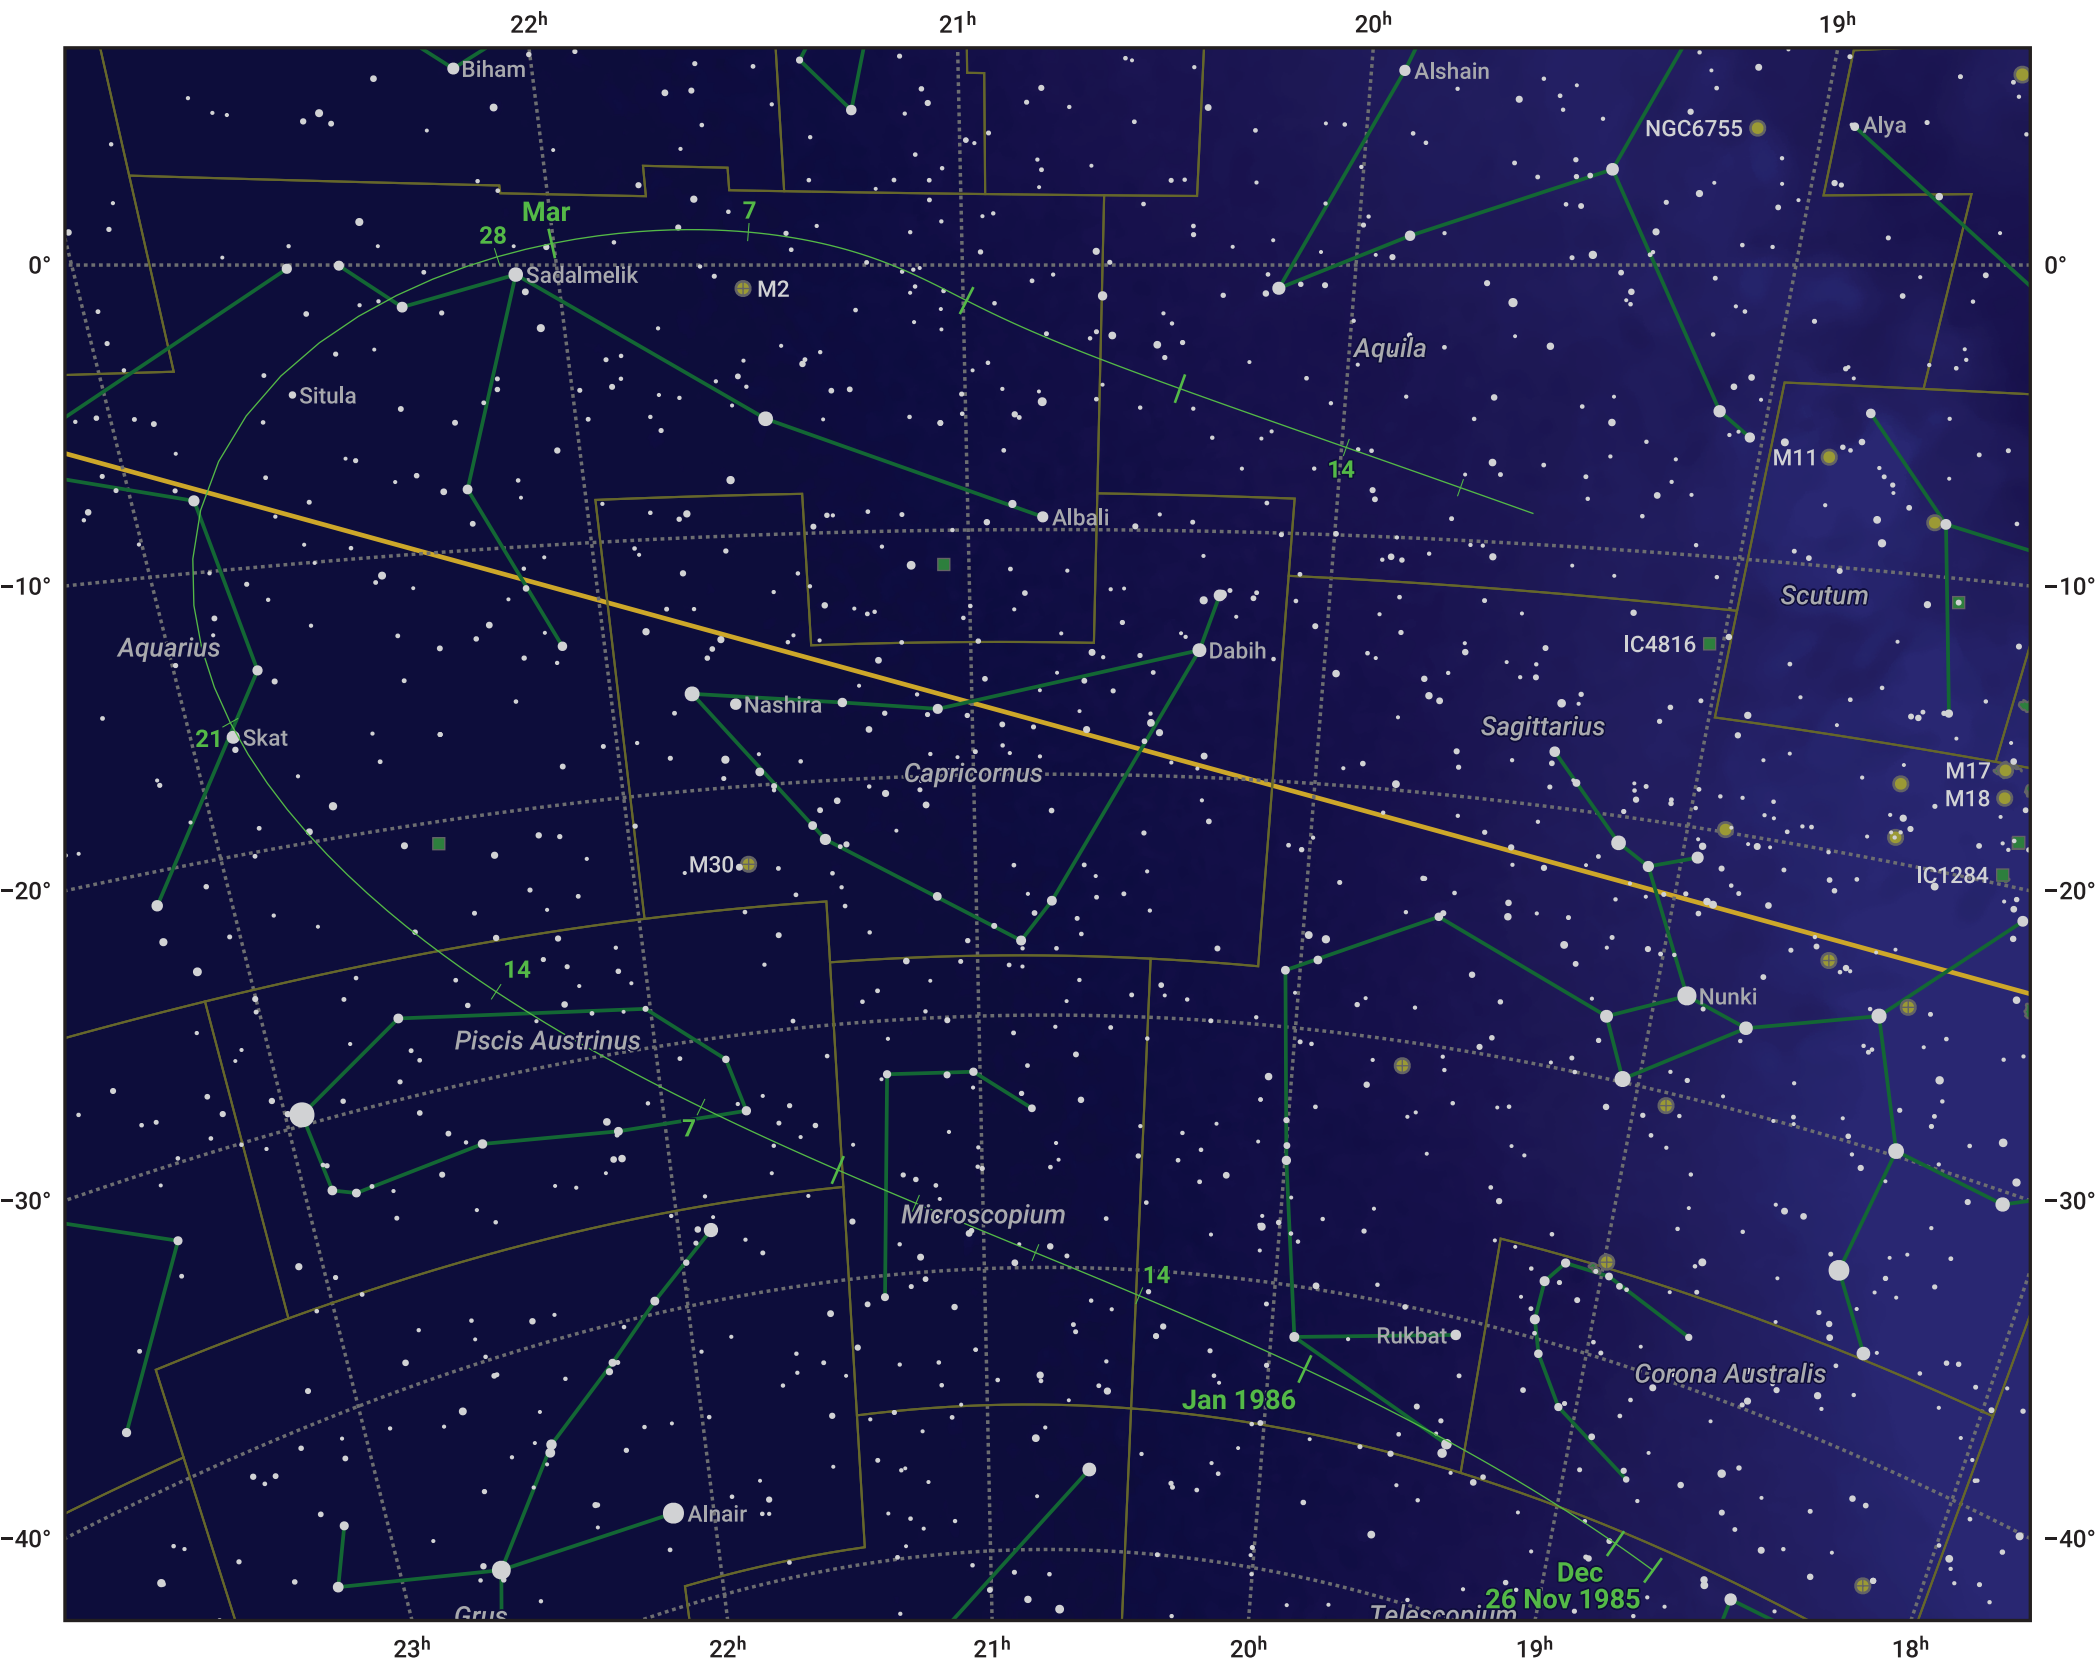

The path of 96P/Machholz starting on 26 Nov 1985

© Dominic Ford 2011–2024. Date markers placed at midnight UTC. Downloaded from <https://in-the-sky.org>

Magnitude scale: ● 7.0 ● 6.0 ● 5.0 ● 4.0 ● 3.0 ● 2.0 ● 1.0

— Ecliptic Plane

● Galaxy ■ Bright nebula ● Open cluster ● Globular cluster

Date	Mag
1985 Dec 17	19.6
1986 Jan 1	18.6
1986 Jan 13	17.5
1986 Jan 22	16.5
1986 Jan 29	15.4
1986 Feb 4	14.3
1986 Feb 9	13.0
1986 Feb 13	11.7
1986 Feb 16	10.3
1986 Feb 18	9.2
1986 Feb 20	7.6
1986 Feb 22	5.7
1986 Feb 23	4.6
1986 Feb 27	6.2
1986 Mar 1	7.9
1986 Mar 3	9.2
1986 Mar 5	10.3
1986 Mar 8	11.4
1986 Mar 12	12.6
1986 Mar 17	13.7
1986 Mar 24	14.9
1986 Apr 2	15.9
1986 Apr 15	17.0
1986 May 1	17.9
1986 May 4	18.0