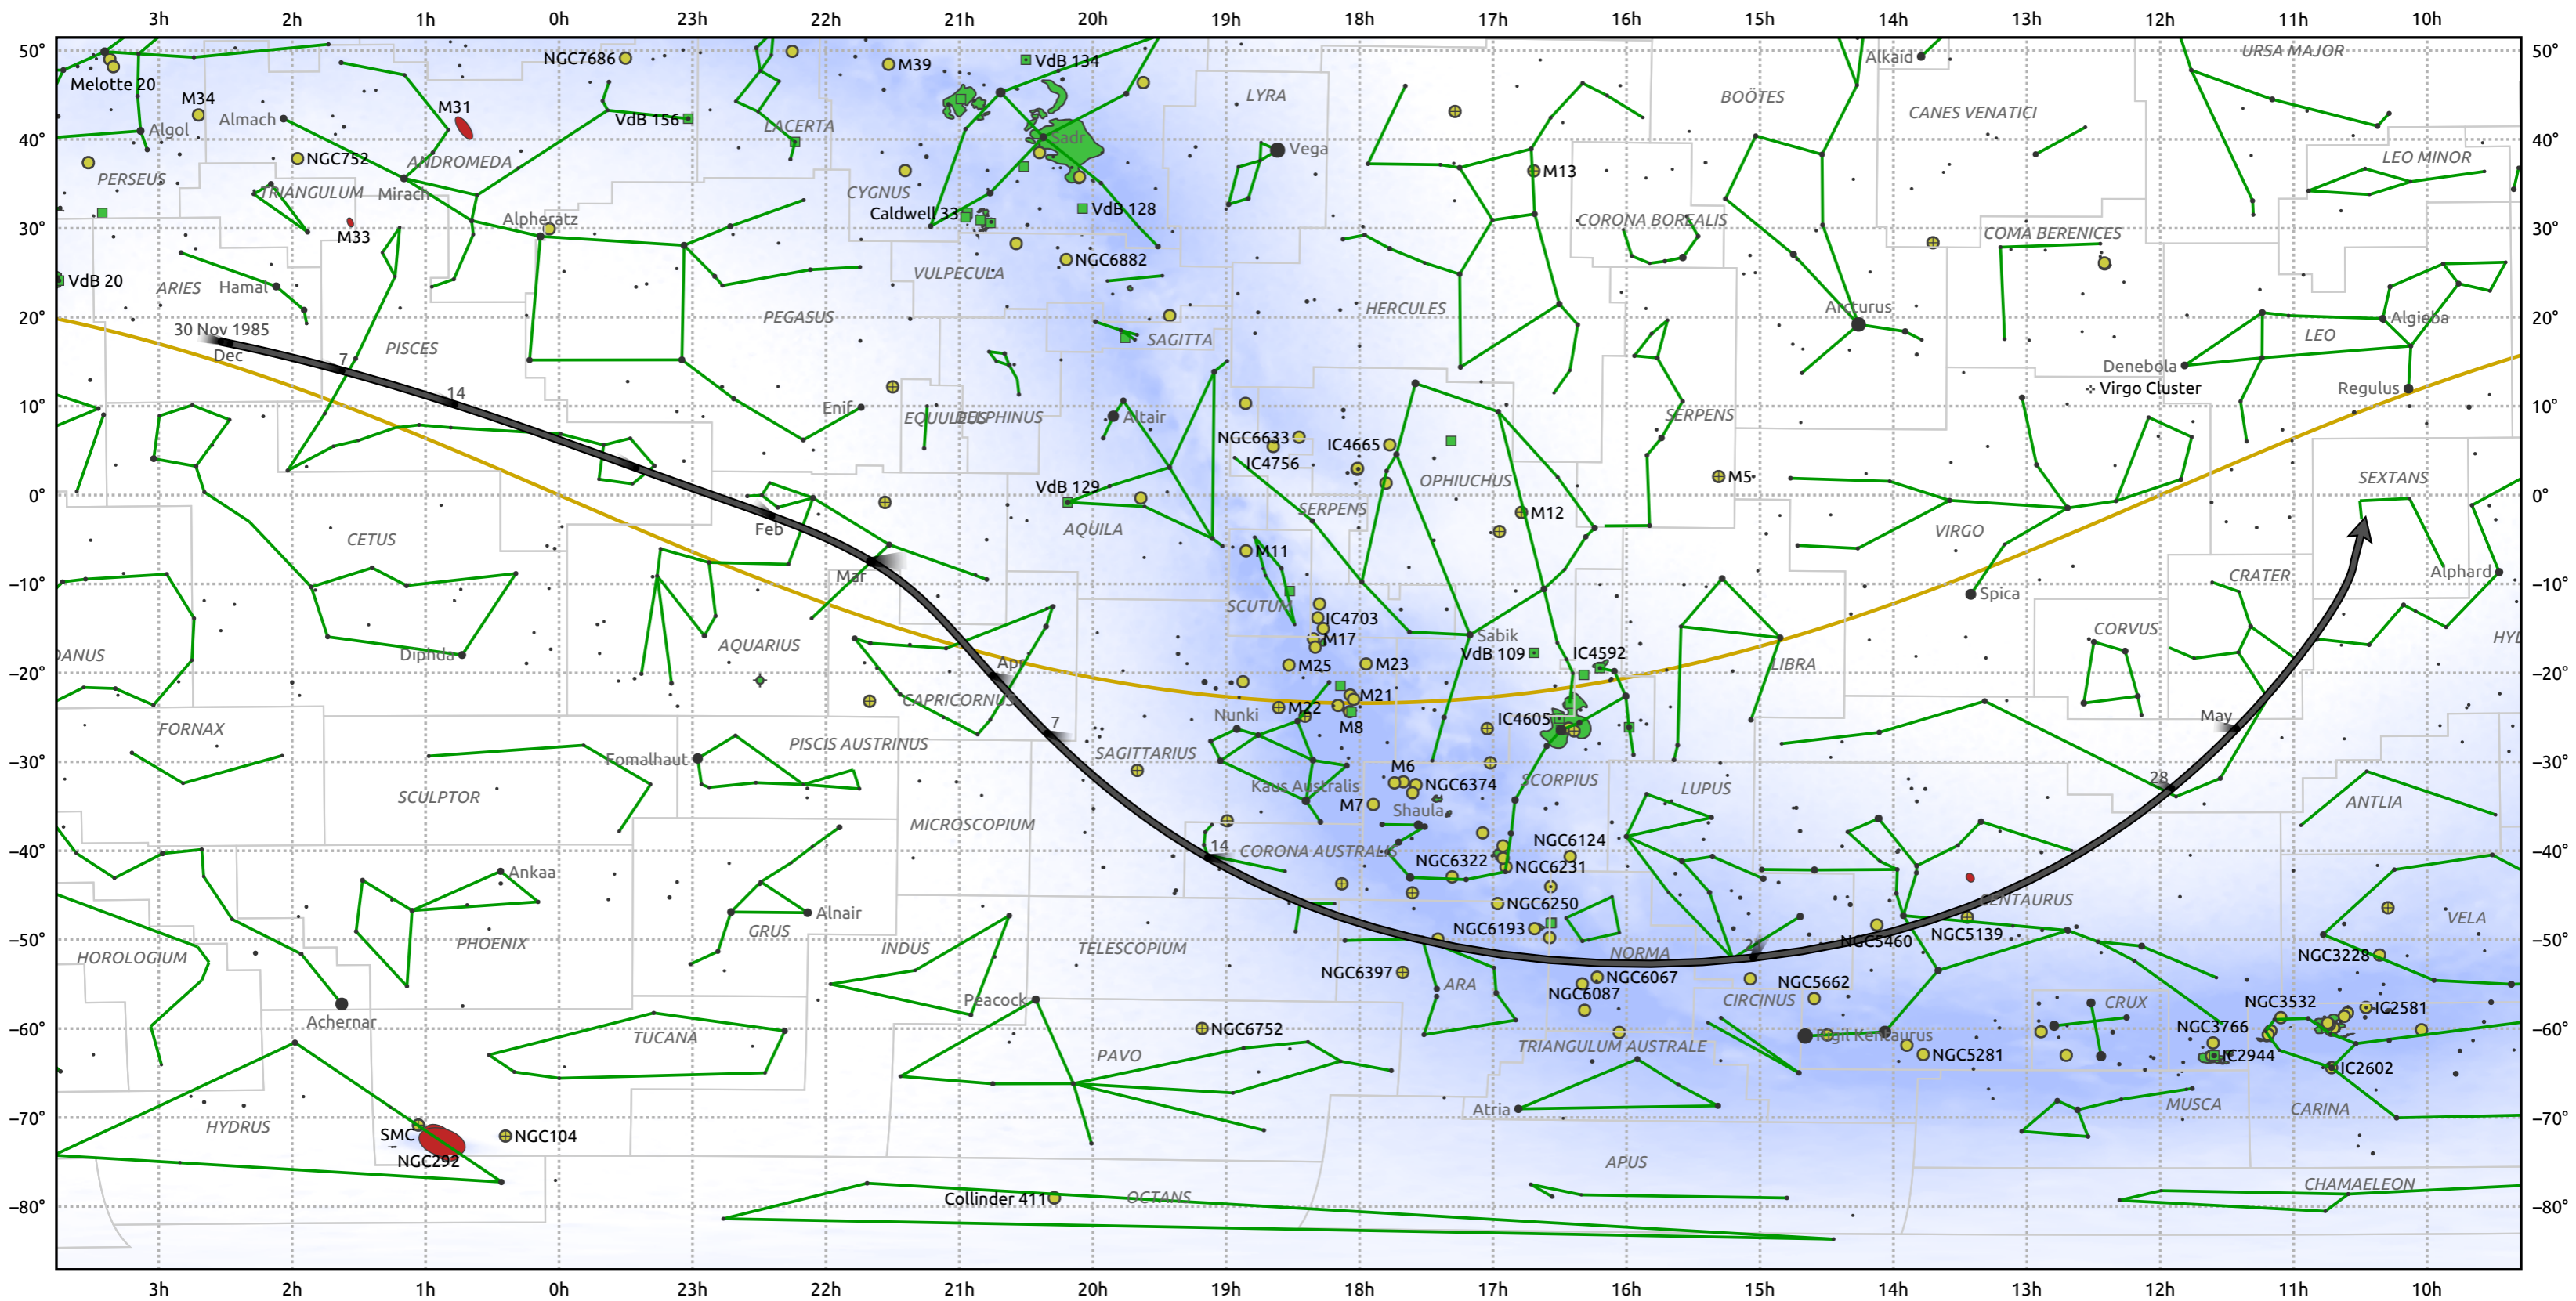

The path of 1P/Halley starting on 30 Nov 1985

© Dominic Ford 2011–2025. Date markers placed at midnight UTC. Downloaded from <https://in-the-sky.org>

Date	Mag
1985 Dec 26	6.0
1986 Jan 1	5.8
1986 Jan 15	5.0
1986 Jan 28	3.9
1986 Feb 8	2.9
1986 Feb 20	1.9
1986 Mar 1	1.6
1986 Apr 24	3.0
1986 Apr 29	4.0
1986 May 1	4.4
1986 May 5	5.2
1986 May 11	6.2
1986 May 19	7.4
1986 May 28	8.4