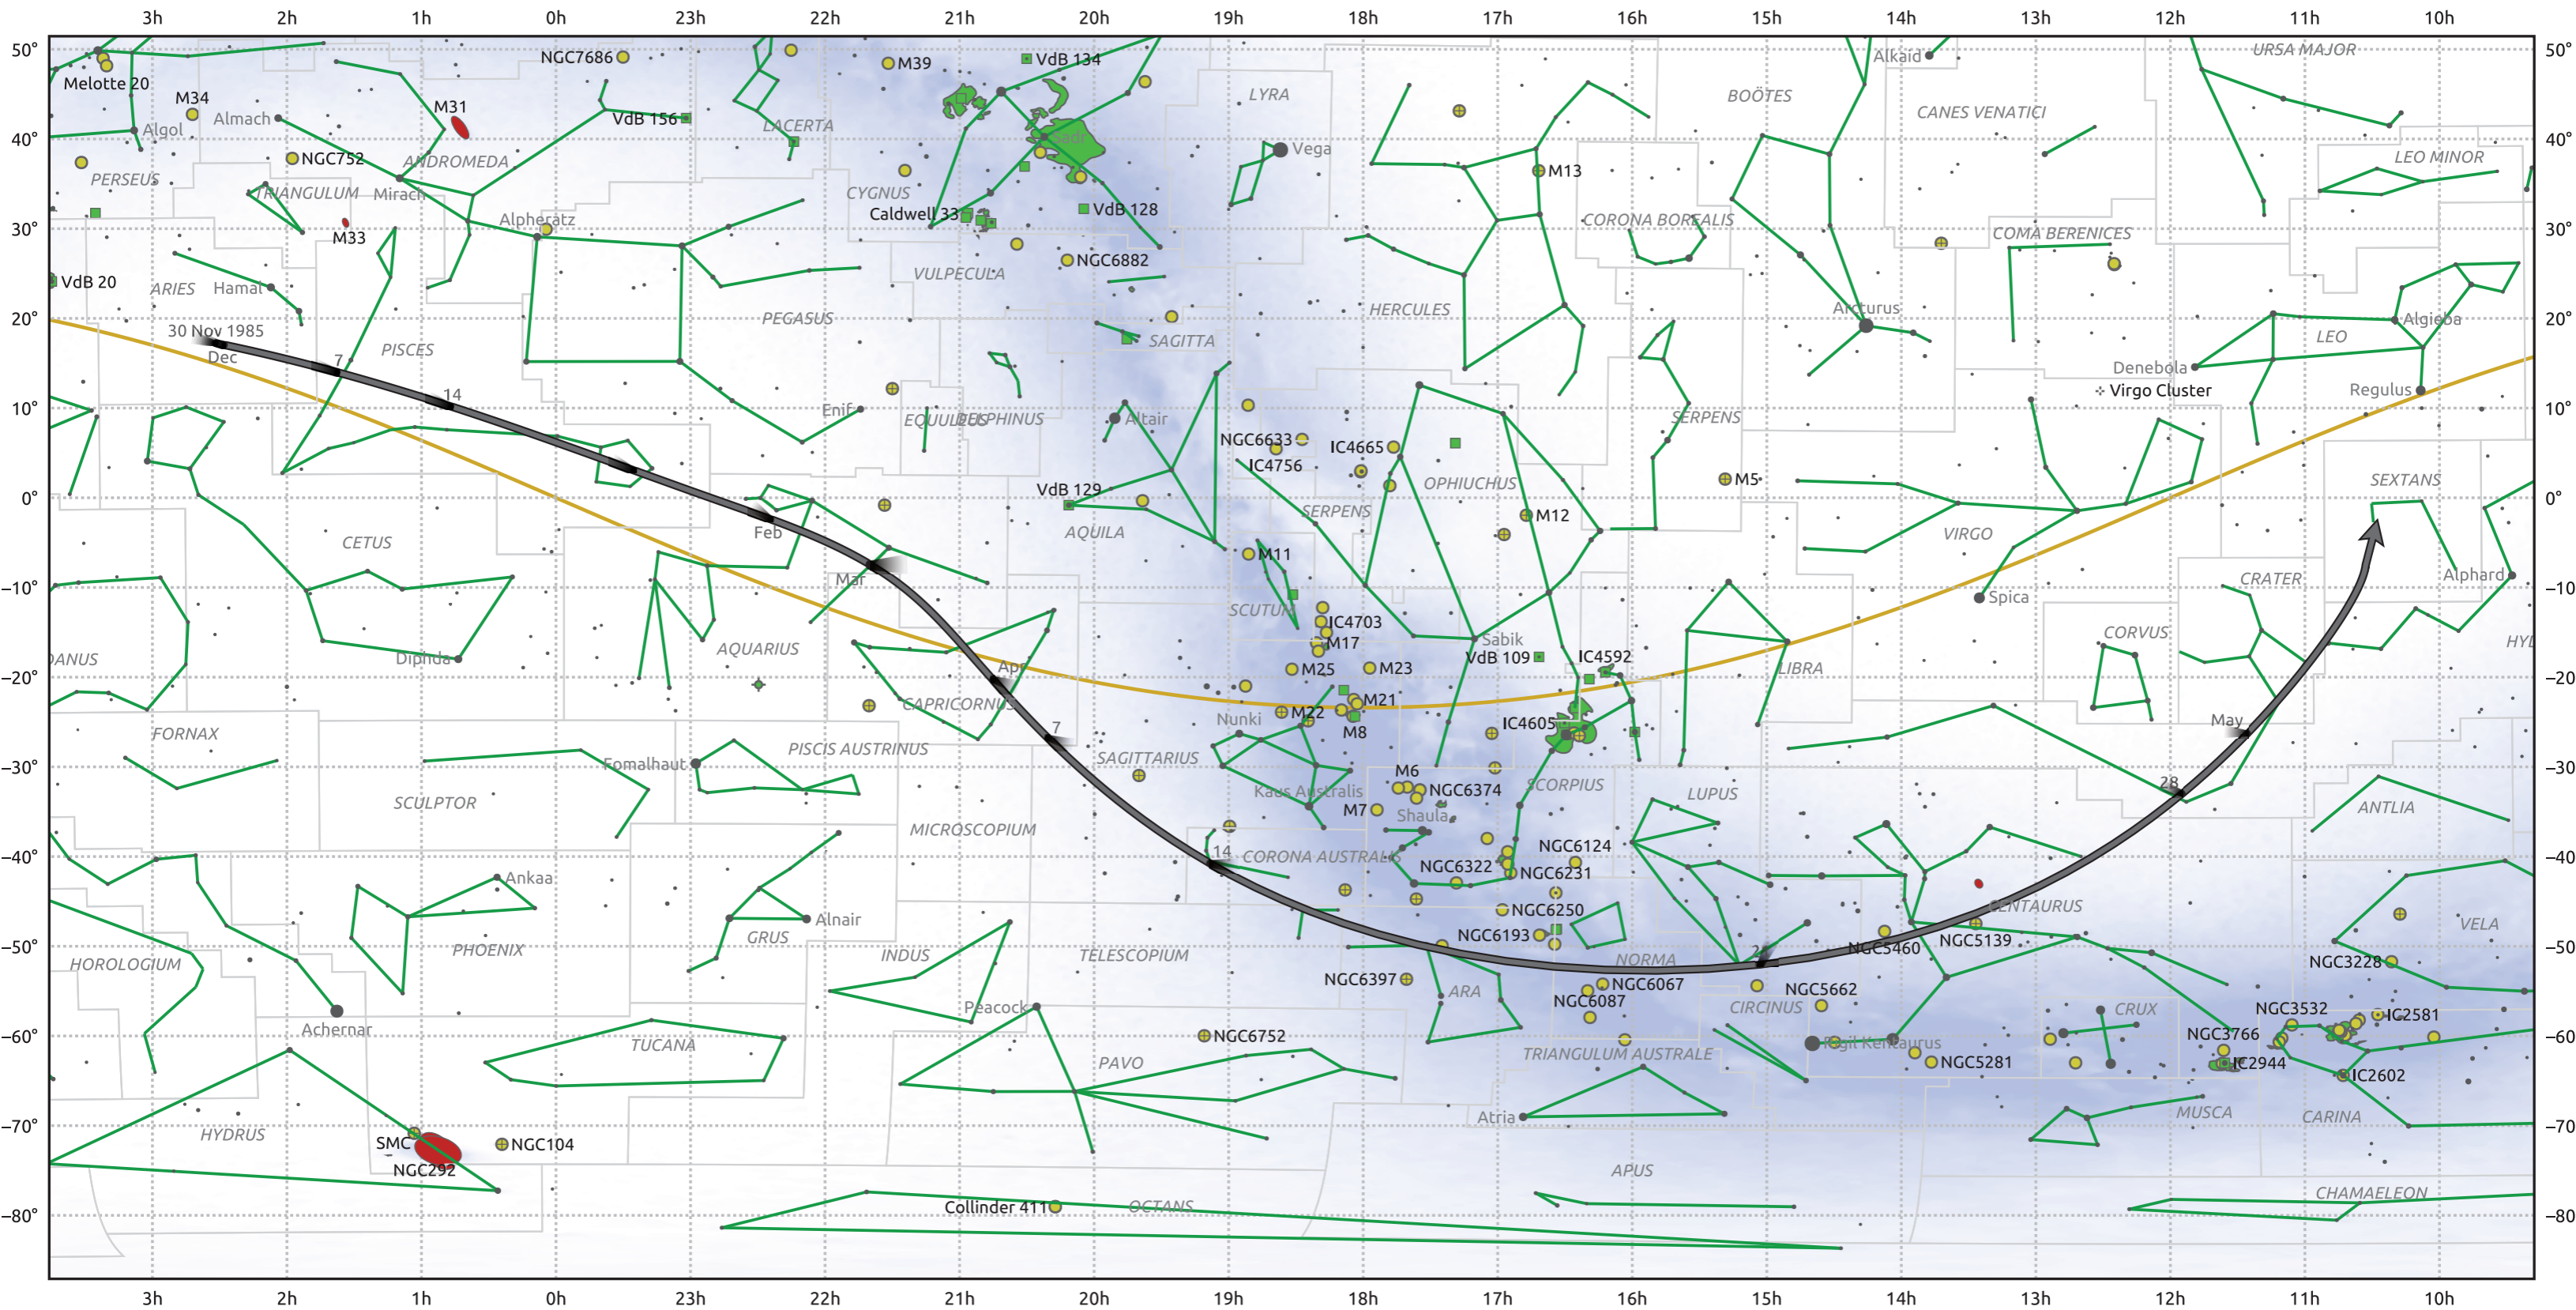

The path of 1P/Halley starting on 30 Nov 1985

© Dominic Ford 2011–2025. Date markers placed at midnight UTC. Downloaded from <https://in-the-sky.org>

Magnitude scale: • 5.0 • 4.0 • 3.0 • 2.0 • 1.0 • 0.0 ● -1.0

— Ecliptic Plane

● Galaxy ■ Bright nebula ● Open cluster ⊕ Globular cluster ✦ Planetary nebula

Date	Mag
1985 Dec 26	6.0
1986 Jan 1	5.8
1986 Jan 15	5.0
1986 Jan 28	3.9
1986 Feb 8	2.9
1986 Feb 20	1.9
1986 Mar 1	1.6
1986 Apr 24	3.0
1986 Apr 29	4.0
1986 May 1	4.4
1986 May 5	5.2
1986 May 11	6.2
1986 May 19	7.4
1986 May 28	8.4