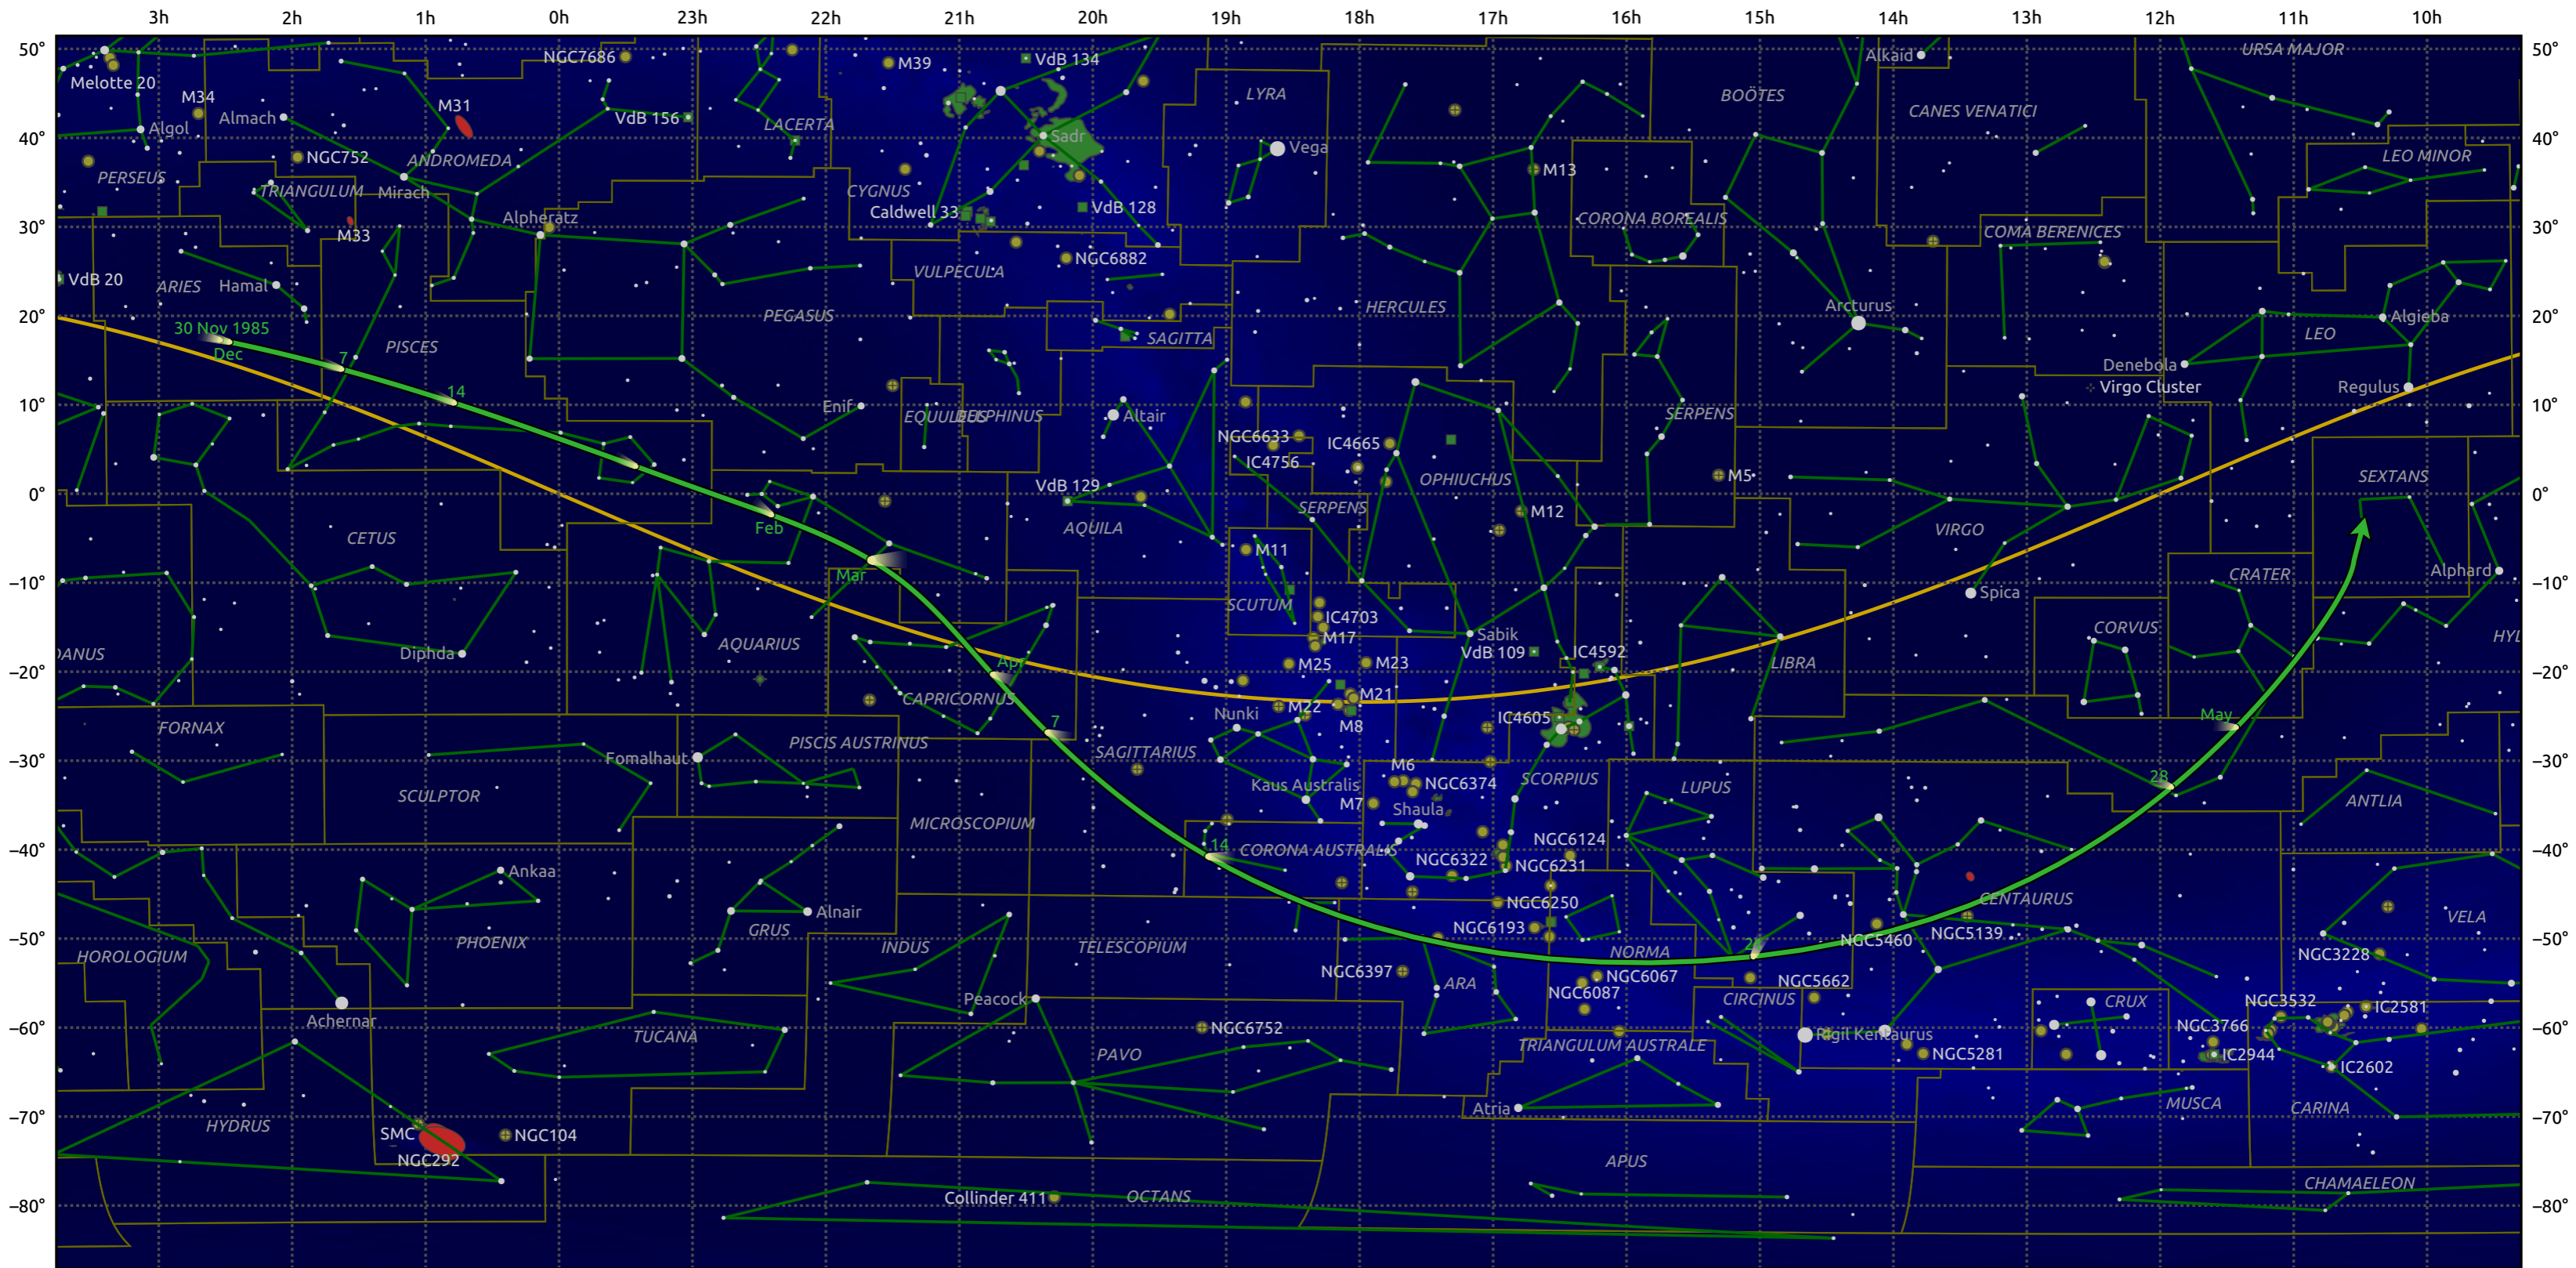

# The path of 1P/Halley starting on 30 Nov 1985

© Dominic Ford 2011–2025. Date markers placed at midnight UTC. Downloaded from <https://in-the-sky.org>

Magnitude scale:  -5.0  -4.0  -3.0  -2.0  -1.0  0.0  -1.0

Ecliptic Plane

Galaxy  Bright nebula  Open cluster  Globular cluster  Planetary nebula

Date	Mag
1985 Dec 26	6.0
1986 Jan 1	5.8
1986 Jan 15	5.0
1986 Jan 28	3.9
1986 Feb 8	2.9
1986 Feb 20	1.9
1986 Mar 1	1.6
1986 Apr 24	3.0
1986 Apr 29	4.0
1986 May 1	4.4
1986 May 5	5.2
1986 May 11	6.2
1986 May 19	7.4
1986 May 28	8.4