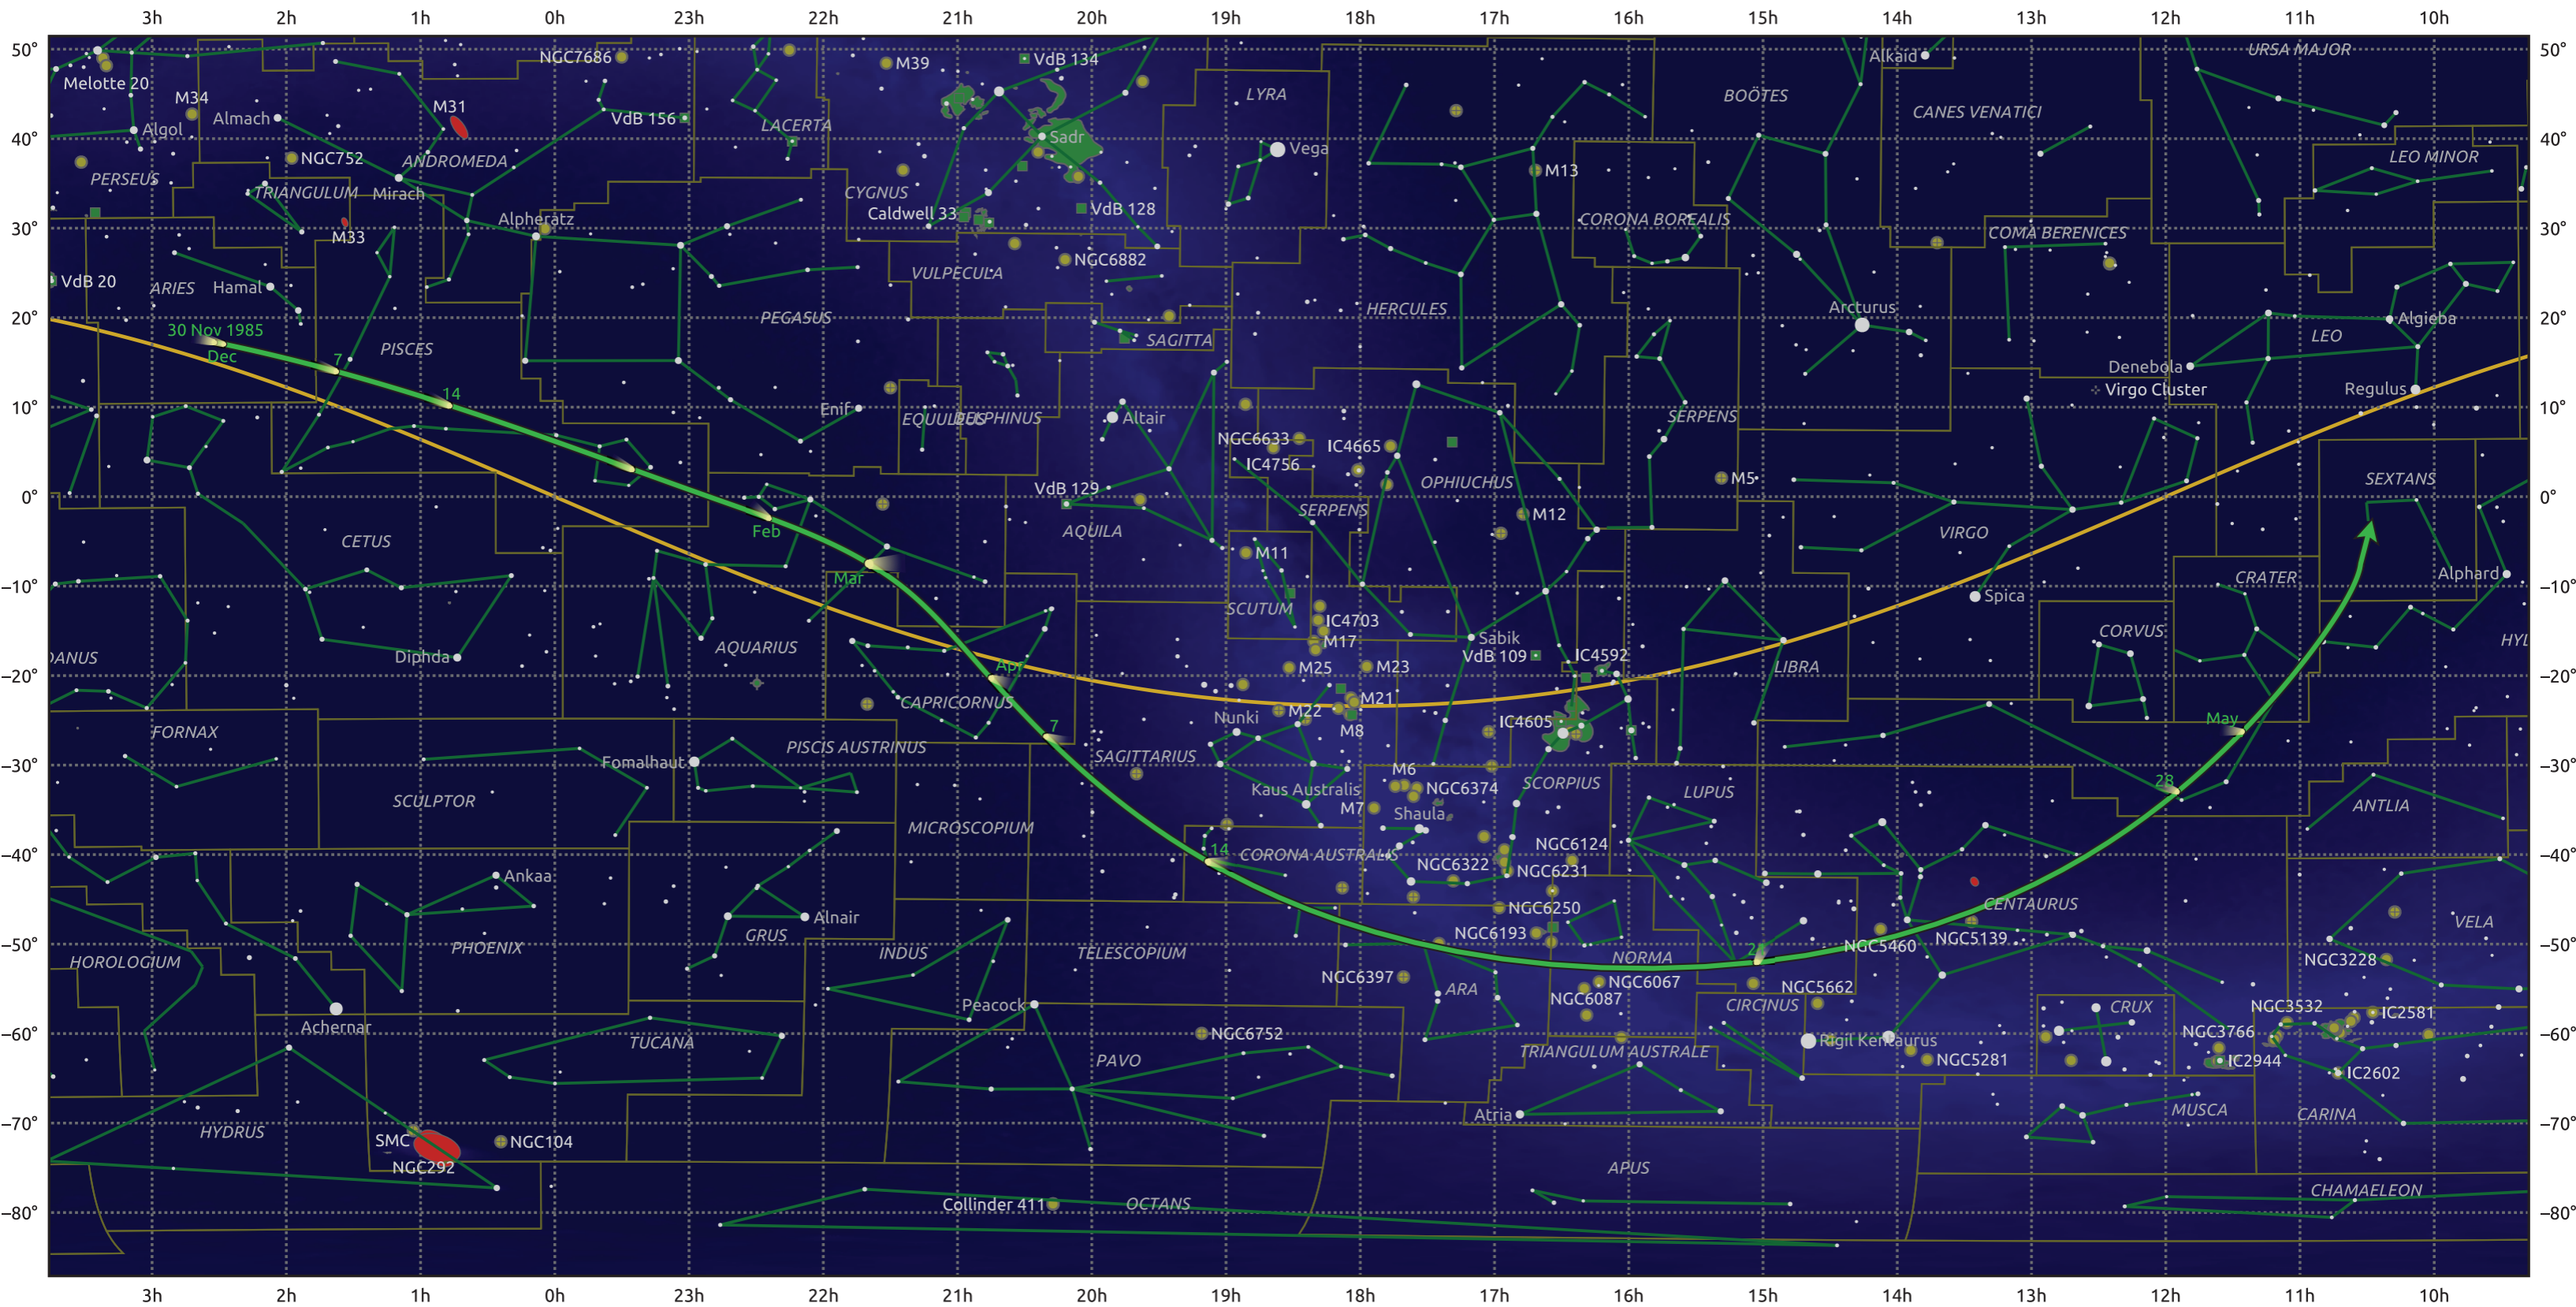

The path of 1P/Halley starting on 30 Nov 1985

© Dominic Ford 2011–2025. Date markers placed at midnight UTC. Downloaded from <https://in-the-sky.org>

Magnitude scale: -5.0 -4.0 -3.0 -2.0 -1.0 -1.0

Ecliptic Plane

Galaxy
 Bright nebula
 Open cluster
 Globular cluster
 Planetary nebula

Date	Mag
1985 Dec 26	6.0
1986 Jan 1	5.8
1986 Jan 15	5.0
1986 Jan 28	3.9
1986 Feb 8	2.9
1986 Feb 20	1.9
1986 Mar 1	1.6
1986 Apr 24	3.0
1986 Apr 29	4.0
1986 May 1	4.4
1986 May 5	5.2
1986 May 11	6.2
1986 May 19	7.4
1986 May 28	8.4