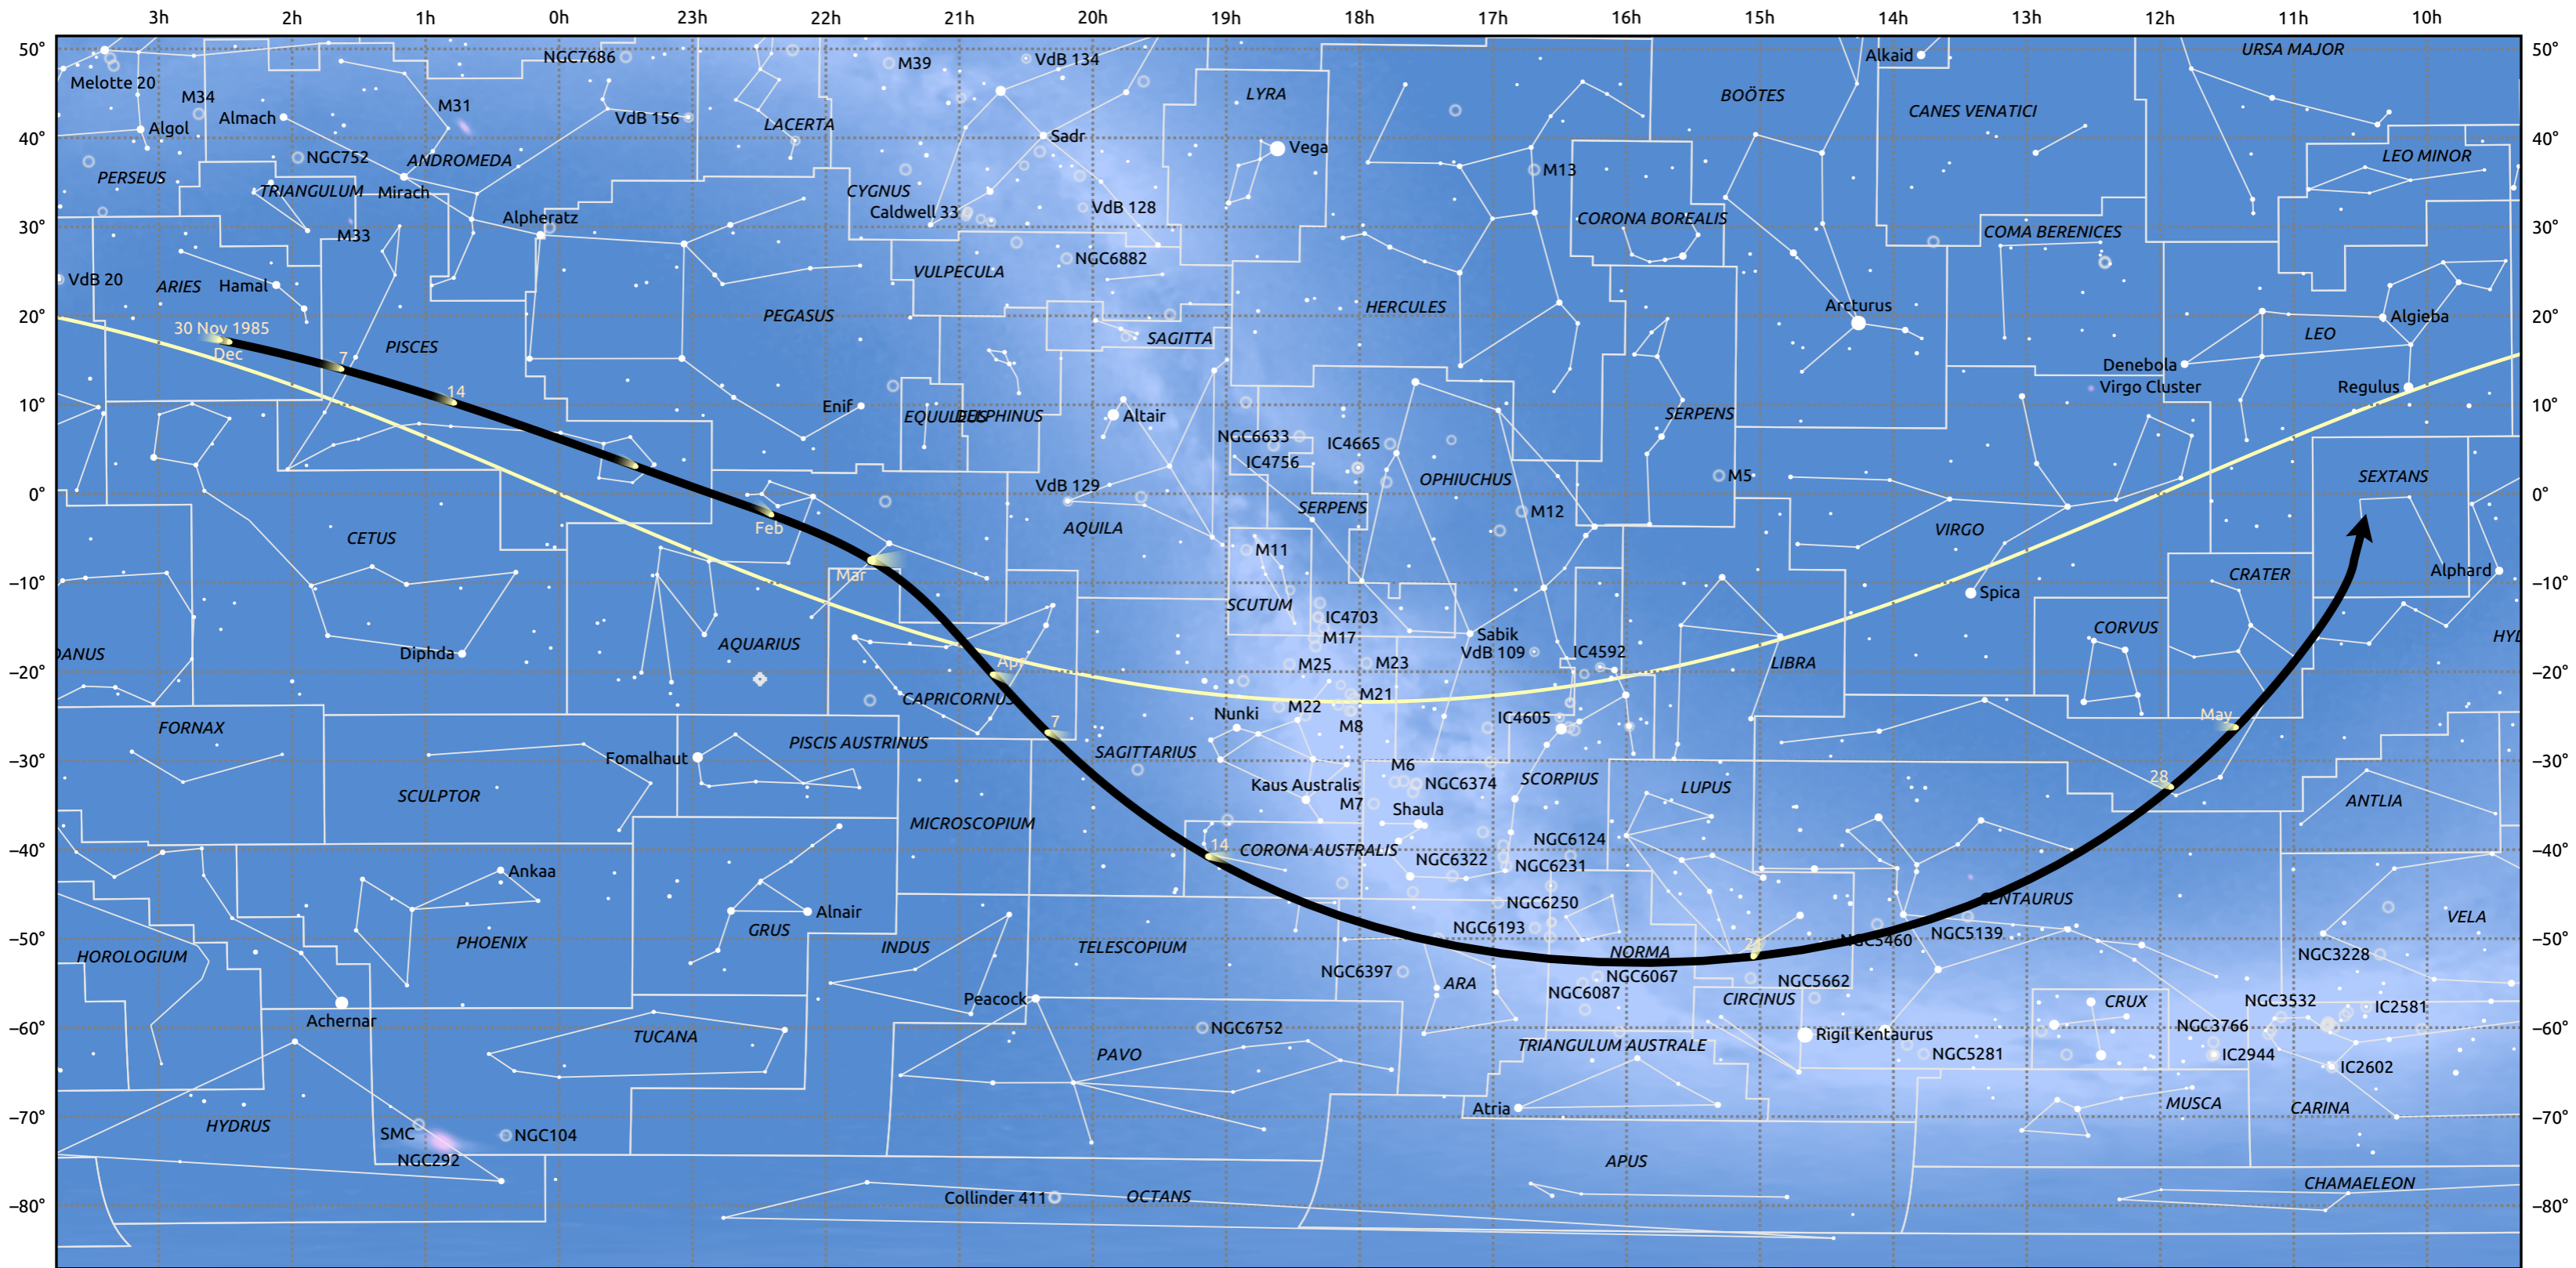

The path of 1P/Halley starting on 30 Nov 1985

© Dominic Ford 2011–2025. Date markers placed at midnight UTC. Downloaded from <https://in-the-sky.org>

Magnitude scale: · 5.0 · 4.0 · 3.0 · 2.0 · 1.0 ● 0.0 ● -1.0

— Ecliptic Plane

Galaxy Bright nebula Open cluster Globular cluster Planetary nebula

Date	Mag
1985 Dec 26	6.0
1986 Jan 1	5.8
1986 Jan 15	5.0
1986 Jan 28	3.9
1986 Feb 8	2.9
1986 Feb 20	1.9
1986 Mar 1	1.6
1986 Apr 24	3.0
1986 Apr 29	4.0
1986 May 1	4.4
1986 May 5	5.2
1986 May 11	6.2
1986 May 19	7.4
1986 May 28	8.4