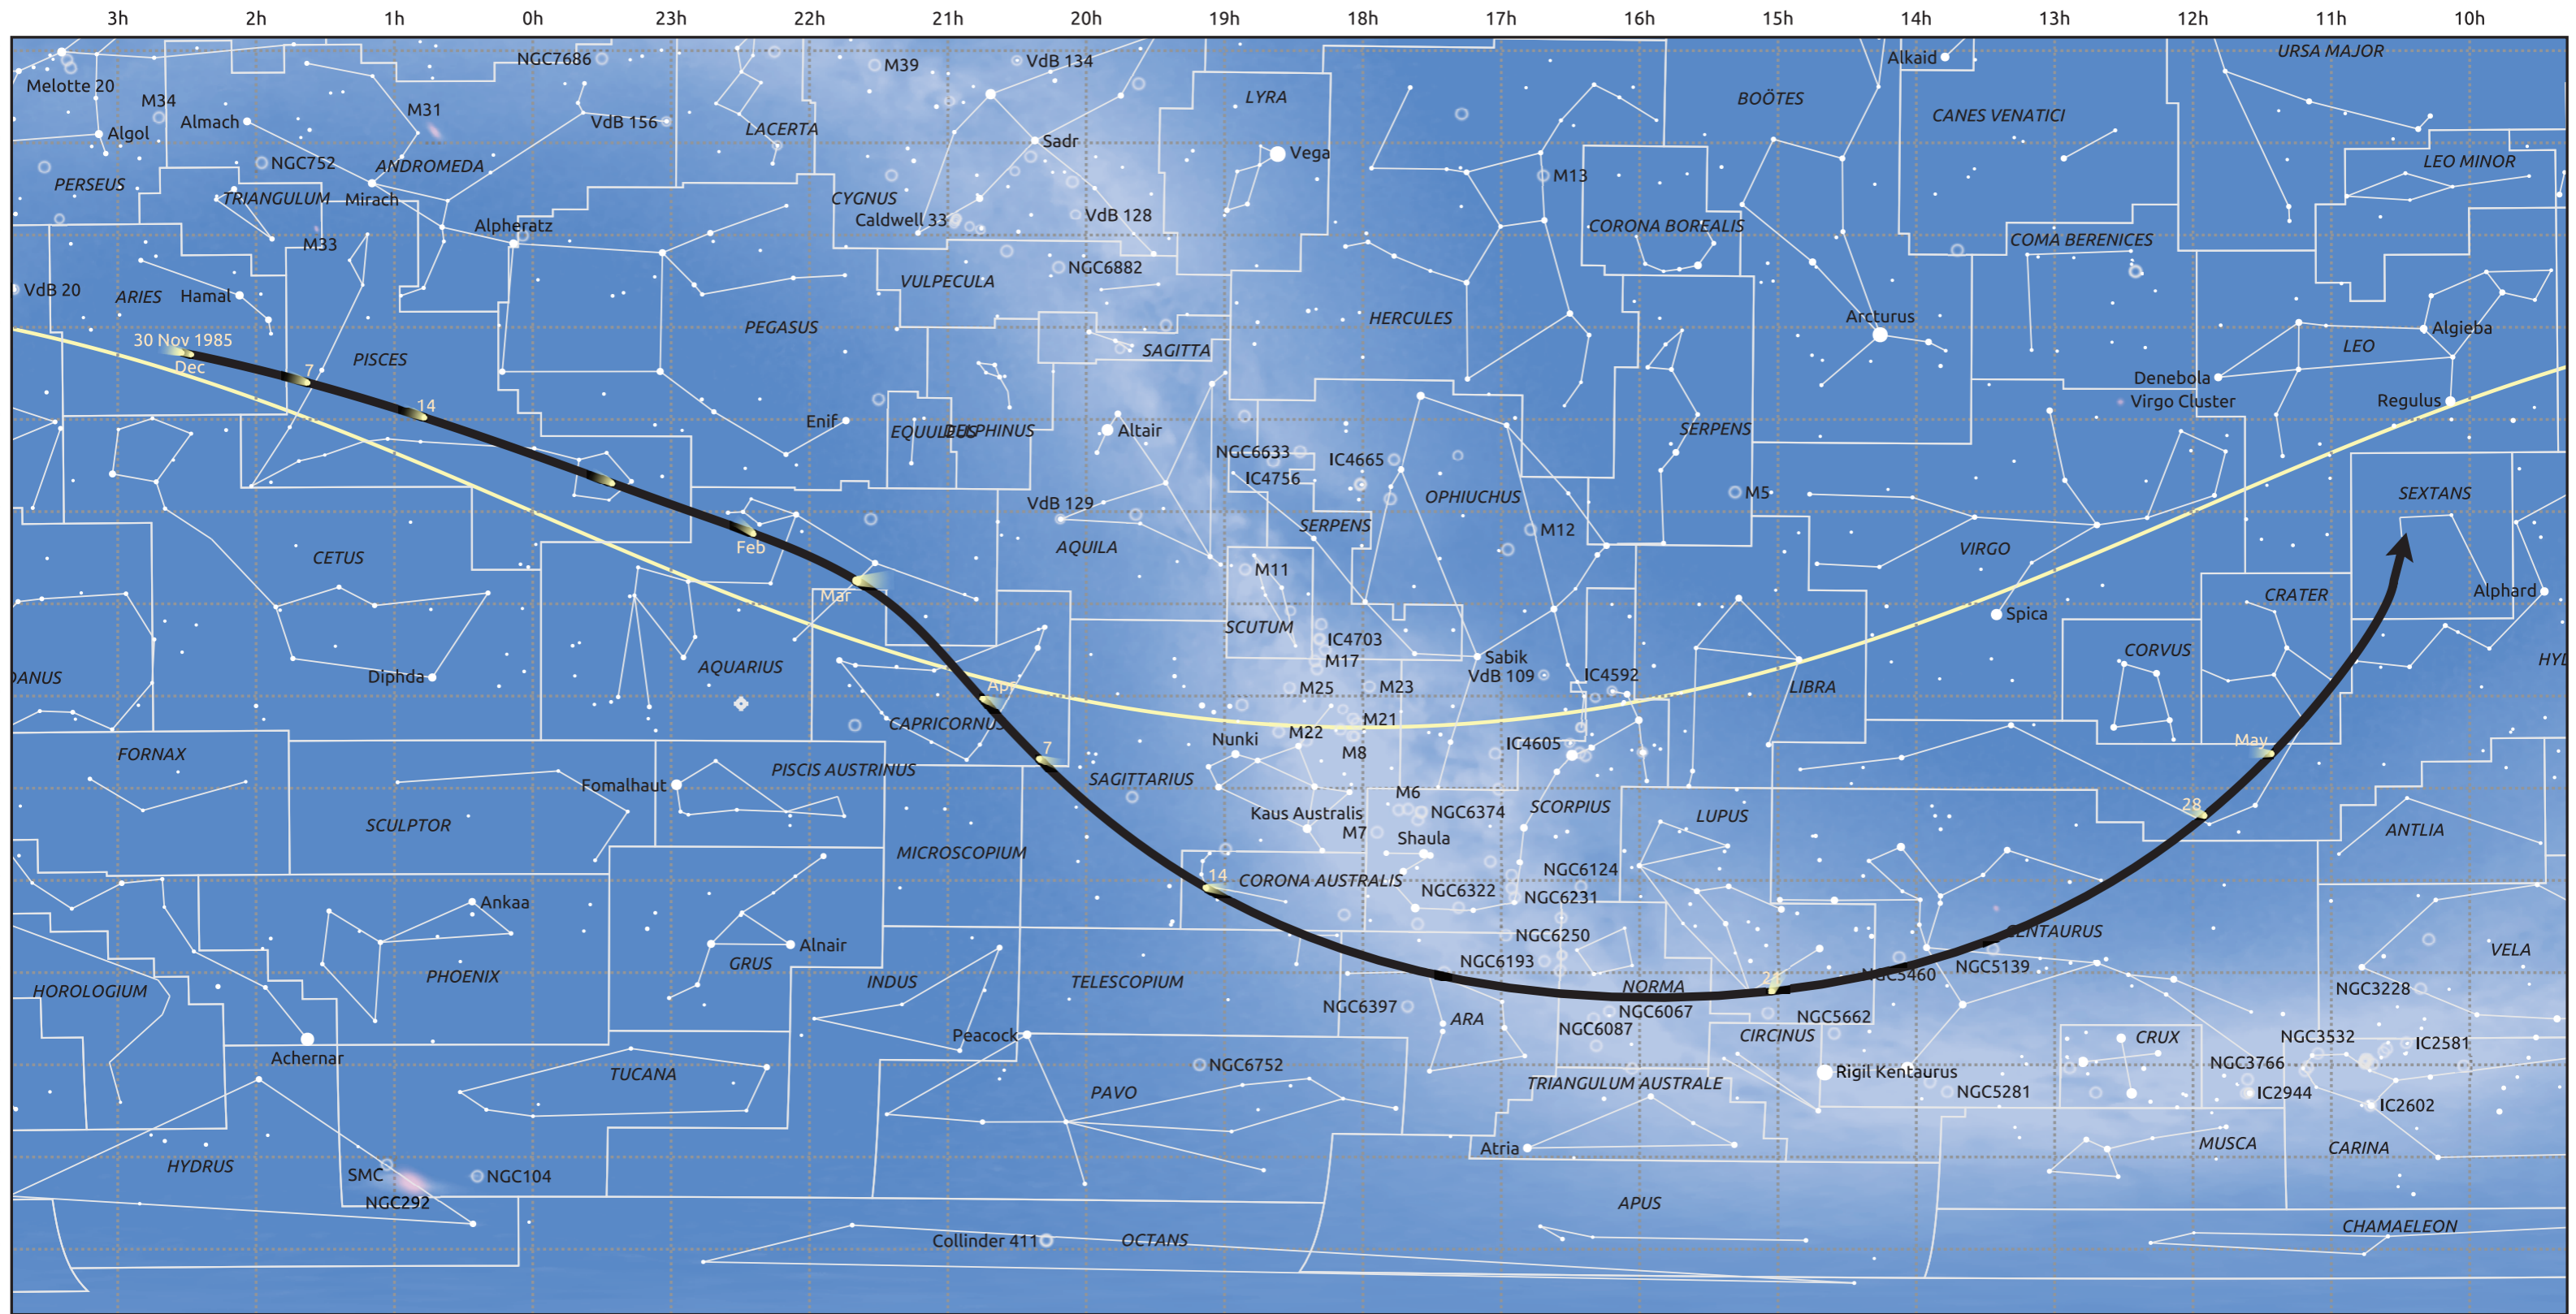

# The path of 1P/Halley starting on 30 Nov 1985

© Dominic Ford 2011–2025. Date markers placed at midnight UTC. Downloaded from <https://in-the-sky.org>

Magnitude scale: • 5.0 • 4.0 • 3.0 • 2.0 • 1.0 • 0.0 ● -1.0

— Ecliptic Plane

Galaxy Bright nebula Open cluster Globular cluster Planetary nebula

Date	Mag
1985 Dec 26	6.0
1986 Jan 1	5.8
1986 Jan 15	5.0
1986 Jan 28	3.9
1986 Feb 8	2.9
1986 Feb 20	1.9
1986 Mar 1	1.6
1986 Apr 24	3.0
1986 Apr 29	4.0
1986 May 1	4.4
1986 May 5	5.2
1986 May 11	6.2
1986 May 19	7.4
1986 May 28	8.4