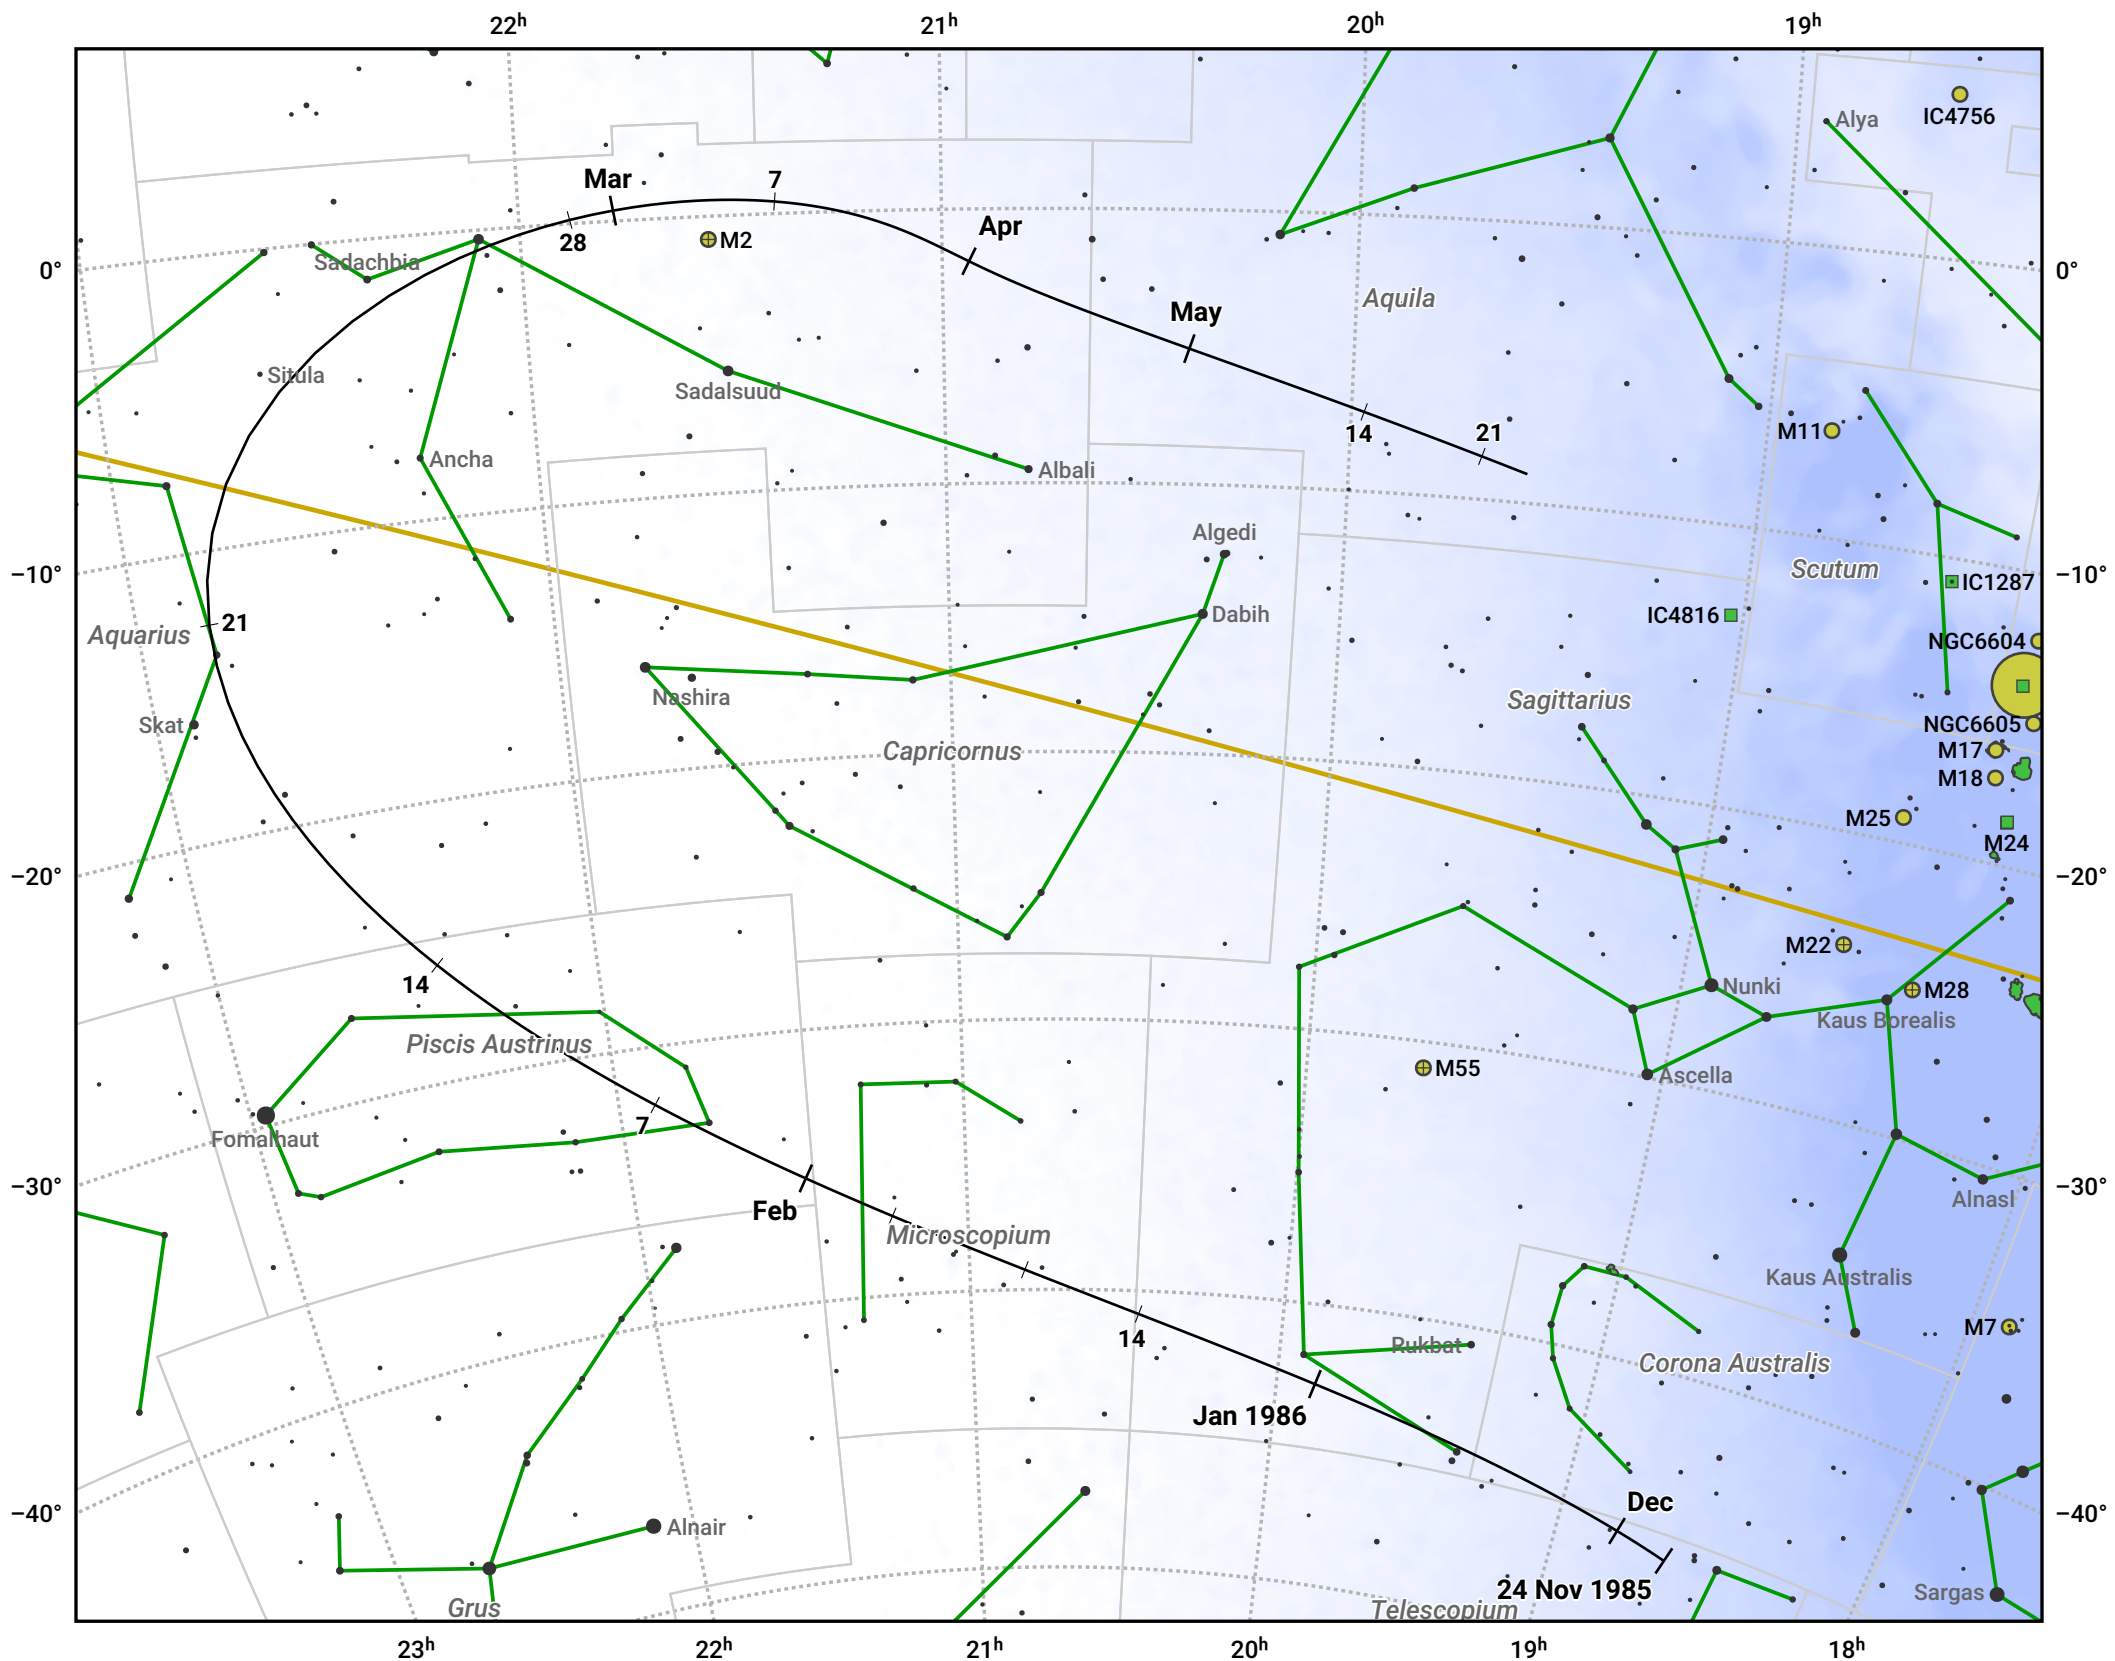

# The path of 96P/Machholz starting on 24 Nov 1985

© Dominic Ford 2011–2024. Date markers placed at midnight UTC. Downloaded from <https://in-the-sky.org>

Magnitude scale: ● 6.0 ● 5.0 ● 4.0 ● 3.0 ● 2.0 ● 1.0

— Ecliptic Plane

● Galaxy ■ Bright nebula ● Open cluster ⊕ Globular cluster

Date	Mag
1985 Dec 16	19.6
1985 Dec 31	18.6
1986 Jan 1	18.5
1986 Jan 12	17.5
1986 Jan 22	16.3
1986 Jan 29	15.2
1986 Feb 4	14.0
1986 Feb 8	13.0
1986 Feb 12	11.6
1986 Feb 15	10.2
1986 Feb 17	9.0
1986 Feb 19	7.4
1986 Feb 20	6.4
1986 Feb 22	4.2
1986 Feb 25	5.4
1986 Feb 26	6.4
1986 Feb 28	8.2
1986 Mar 1	8.8
1986 Mar 2	9.4
1986 Mar 5	10.9
1986 Mar 8	11.9
1986 Mar 12	13.0
1986 Mar 17	14.0
1986 Mar 24	15.1
1986 Apr 2	16.1
1986 Apr 15	17.1
1986 May 1	18.0
1986 May 5	18.1