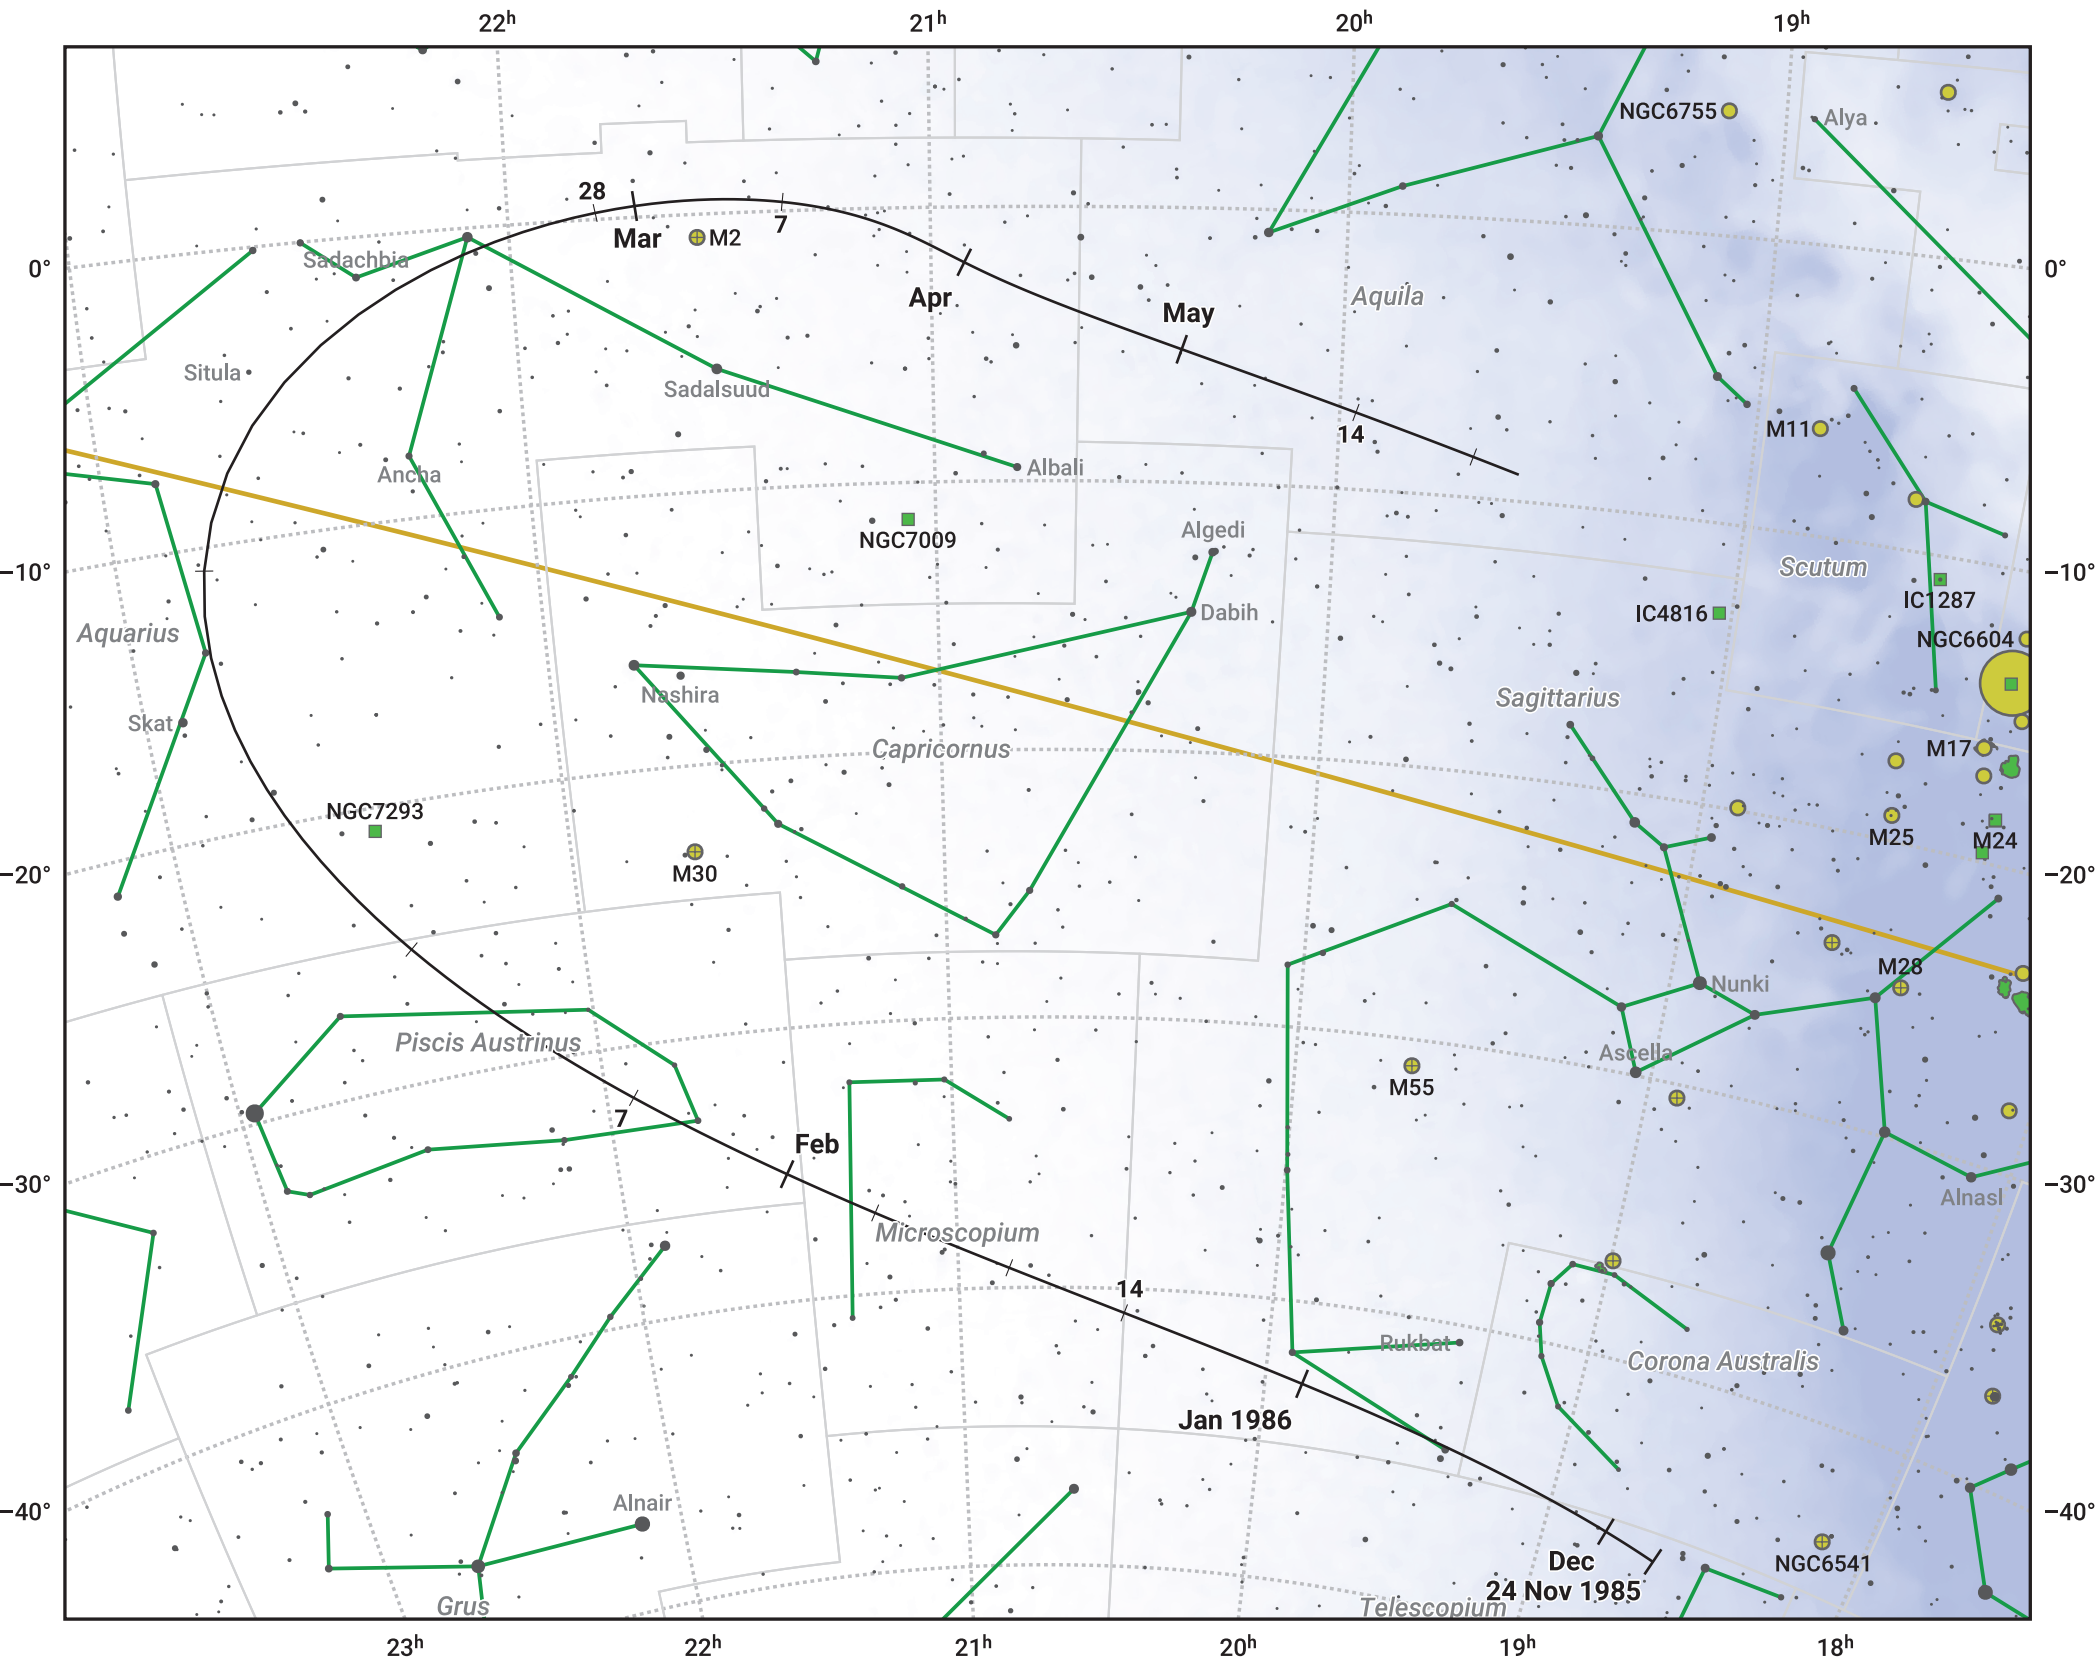

The path of 96P/Machholz starting on 24 Nov 1985

© Dominic Ford 2011–2024. Date markers placed at midnight UTC. Downloaded from <https://in-the-sky.org>

Magnitude scale: 7.0 6.0 5.0 4.0 3.0 2.0 1.0

— Ecliptic Plane

Galaxy Bright nebula Open cluster Globular cluster

Date	Mag
1985 Dec 15	19.6
1985 Dec 30	18.6
1986 Jan 1	18.4
1986 Jan 11	17.5
1986 Jan 20	16.5
1986 Jan 27	15.4
1986 Feb 2	14.3
1986 Feb 7	13.1
1986 Feb 11	11.7
1986 Feb 14	10.4
1986 Feb 16	9.3
1986 Feb 18	7.8
1986 Feb 20	5.8
1986 Feb 22	4.1
1986 Feb 25	6.1
1986 Feb 27	7.8
1986 Mar 1	9.2
1986 Mar 3	10.2
1986 Mar 6	11.4
1986 Mar 10	12.6
1986 Mar 15	13.7
1986 Mar 22	14.9
1986 Mar 31	15.9
1986 Apr 13	17.0
1986 May 1	18.0
1986 May 2	18.0