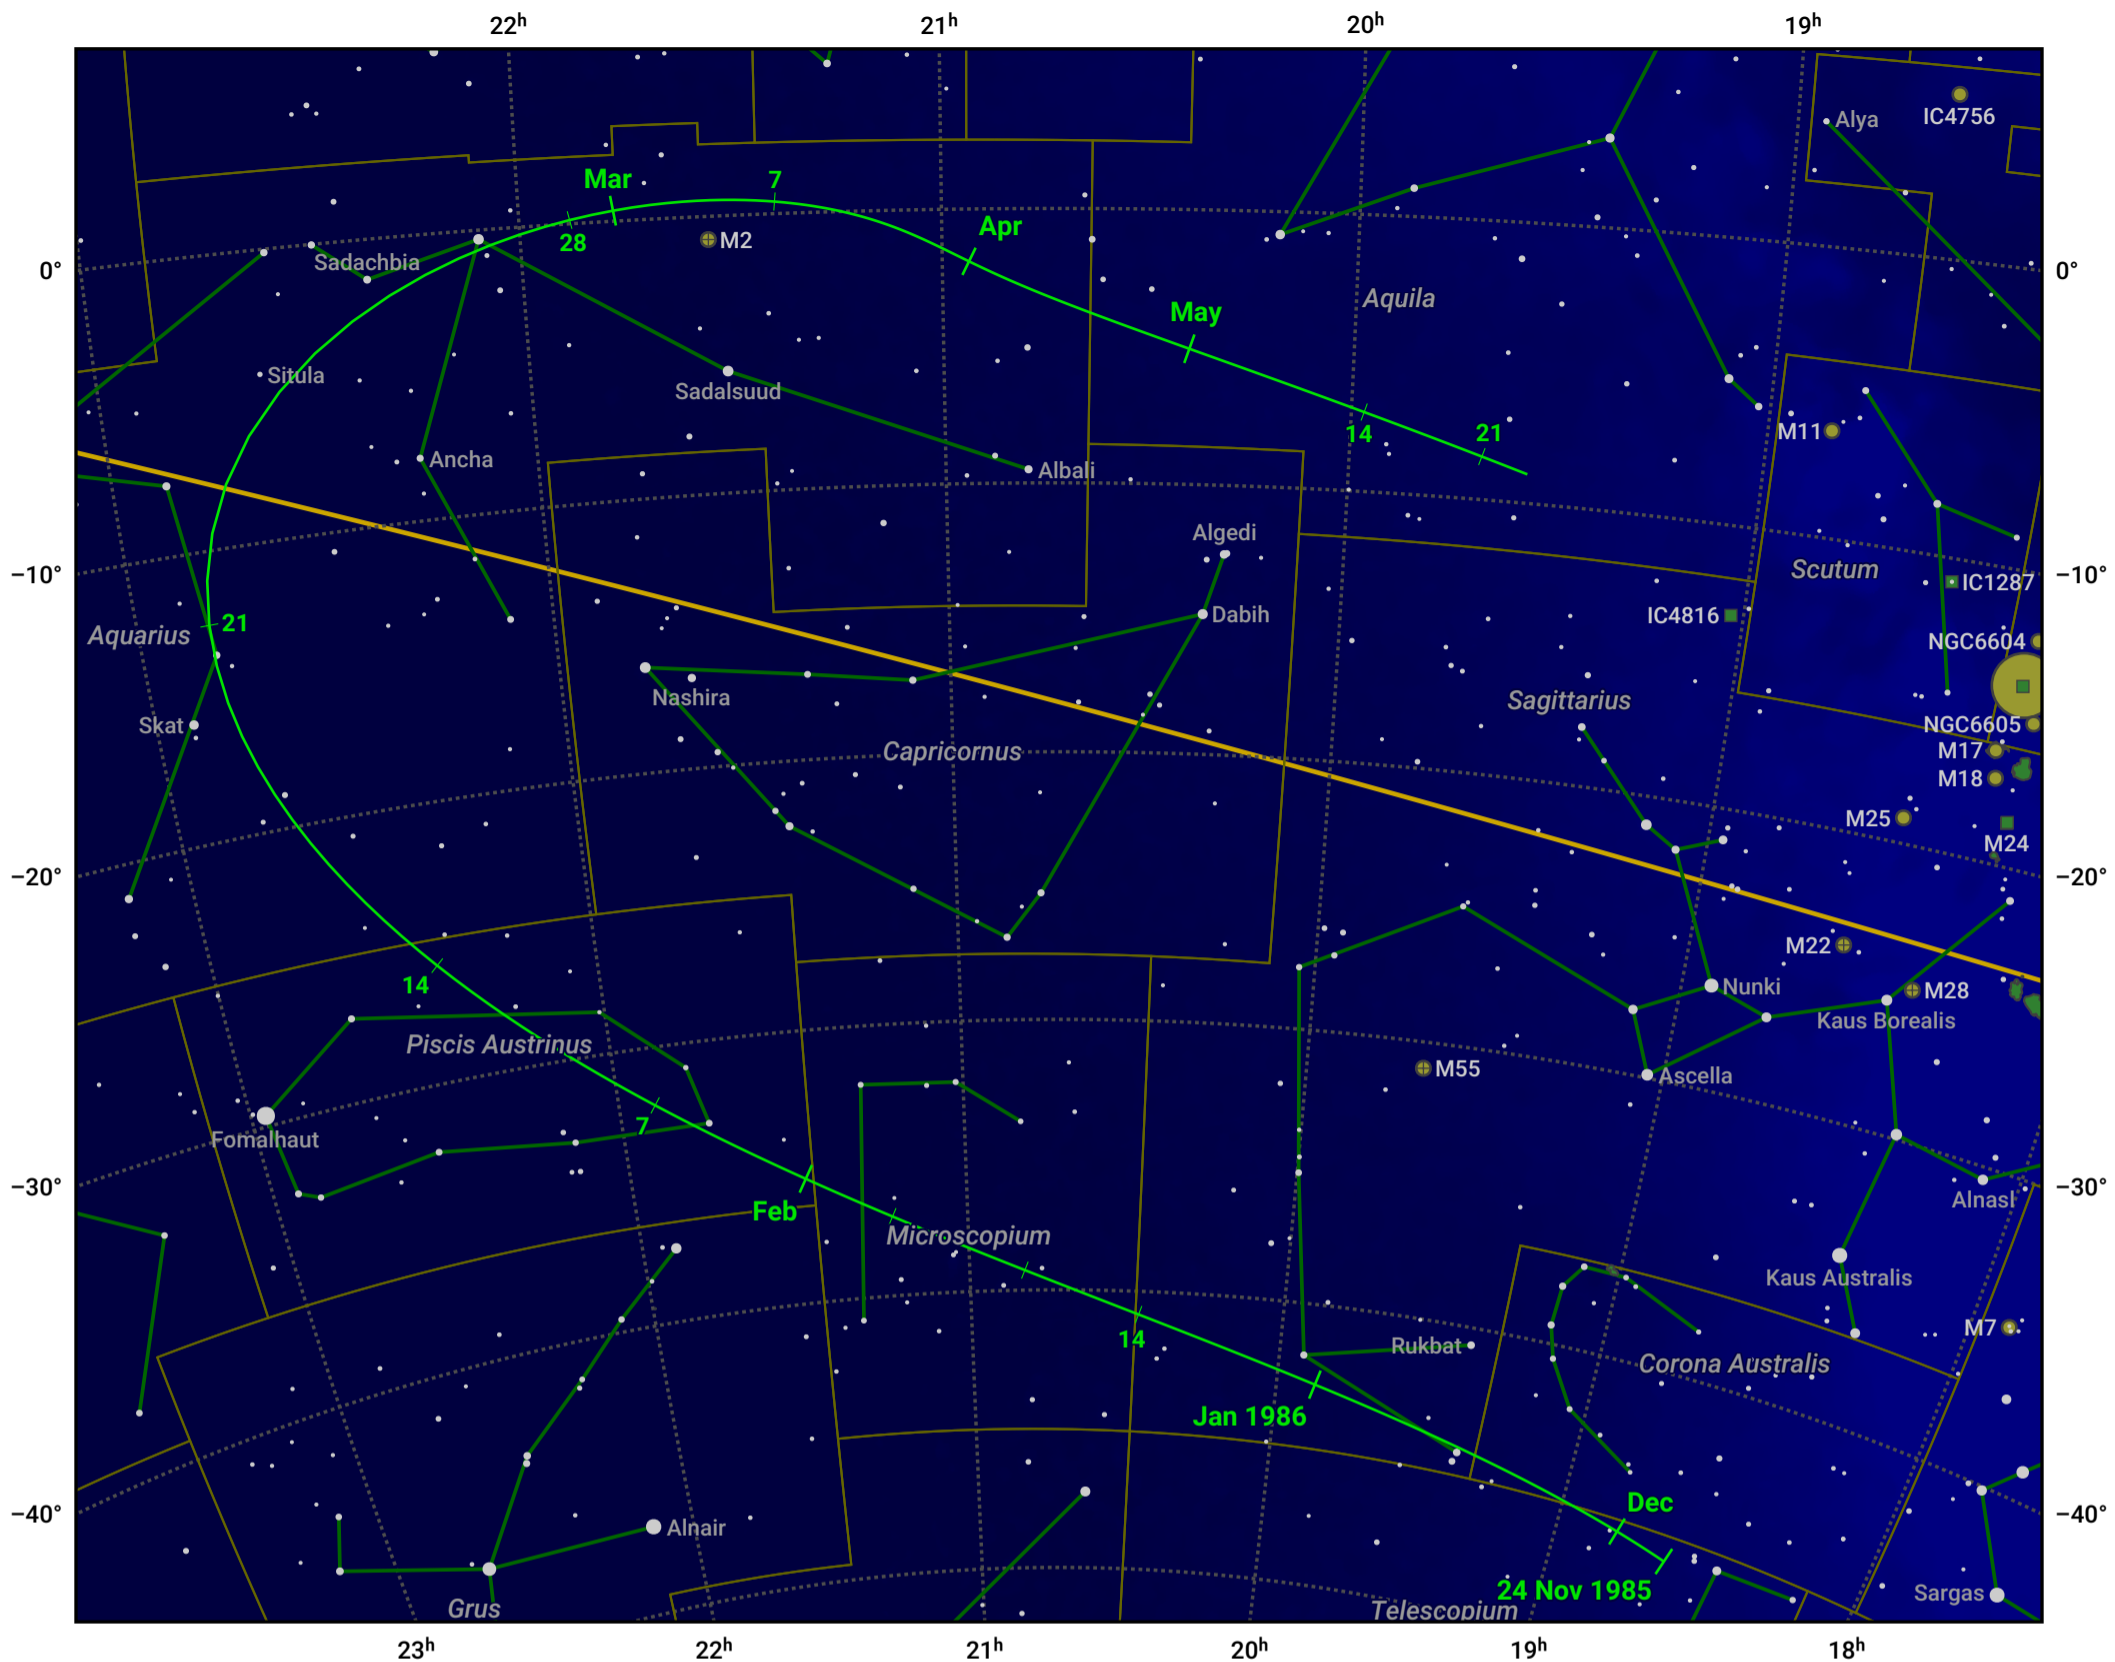

The path of 96P/Machholz starting on 24 Nov 1985

© Dominic Ford 2011–2024. Date markers placed at midnight UTC. Downloaded from <https://in-the-sky.org>

Magnitude scale: • 6.0 • 5.0 • 4.0 • 3.0 • 2.0 • 1.0

— Ecliptic Plane

● Galaxy ■ Bright nebula ● Open cluster ⊕ Globular cluster

Date	Mag
1985 Dec 16	19.6
1985 Dec 31	18.6
1986 Jan 1	18.5
1986 Jan 12	17.5
1986 Jan 22	16.3
1986 Jan 29	15.2
1986 Feb 4	14.0
1986 Feb 8	13.0
1986 Feb 12	11.6
1986 Feb 15	10.2
1986 Feb 17	9.0
1986 Feb 19	7.4
1986 Feb 20	6.4
1986 Feb 22	4.2
1986 Feb 25	5.4
1986 Feb 26	6.4
1986 Feb 28	8.2
1986 Mar 1	8.8
1986 Mar 2	9.4
1986 Mar 5	10.9
1986 Mar 8	11.9
1986 Mar 12	13.0
1986 Mar 17	14.0
1986 Mar 24	15.1
1986 Apr 2	16.1
1986 Apr 15	17.1
1986 May 1	18.0
1986 May 5	18.1