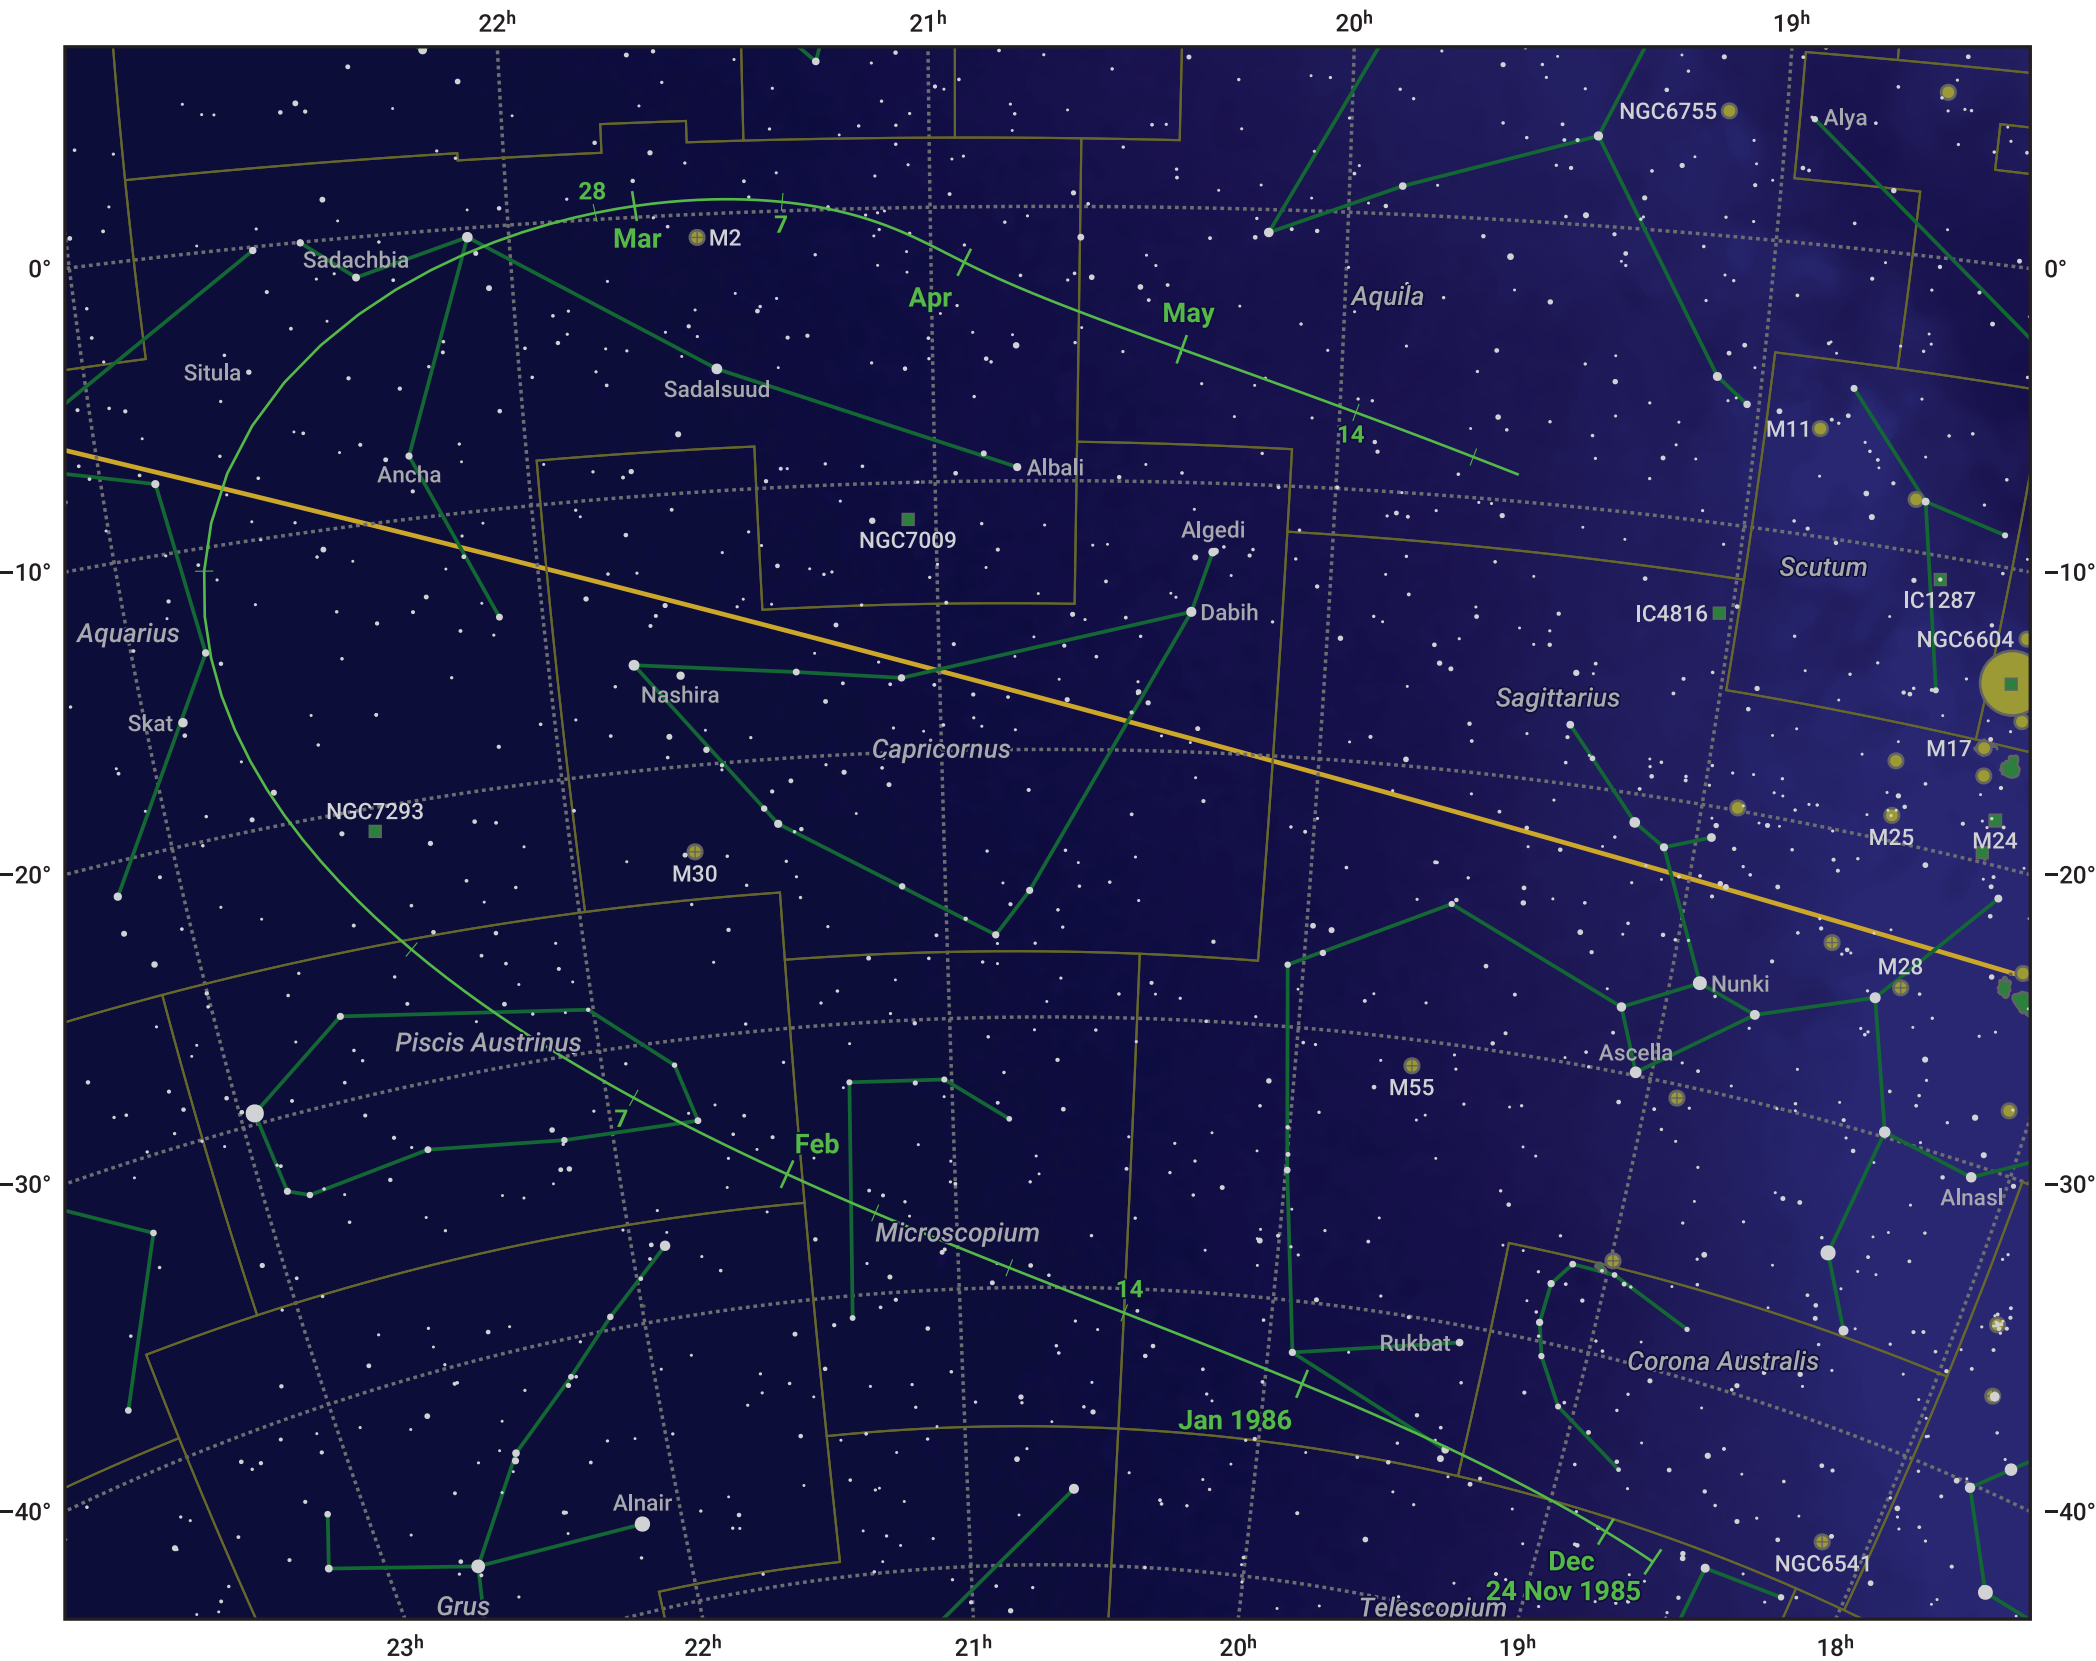

The path of 96P/Machholz starting on 24 Nov 1985

© Dominic Ford 2011–2024. Date markers placed at midnight UTC. Downloaded from <https://in-the-sky.org>

Magnitude scale: ● 7.0 ● 6.0 ● 5.0 ● 4.0 ● 3.0 ● 2.0 ● 1.0

— Ecliptic Plane

● Galaxy ■ Bright nebula ● Open cluster ● Globular cluster

Date	Mag
1985 Dec 15	19.6
1985 Dec 30	18.6
1986 Jan 1	18.4
1986 Jan 11	17.5
1986 Jan 20	16.5
1986 Jan 27	15.4
1986 Feb 2	14.3
1986 Feb 7	13.1
1986 Feb 11	11.7
1986 Feb 14	10.4
1986 Feb 16	9.3
1986 Feb 18	7.8
1986 Feb 20	5.8
1986 Feb 22	4.1
1986 Feb 25	6.1
1986 Feb 27	7.8
1986 Mar 1	9.2
1986 Mar 3	10.2
1986 Mar 6	11.4
1986 Mar 10	12.6
1986 Mar 15	13.7
1986 Mar 22	14.9
1986 Mar 31	15.9
1986 Apr 13	17.0
1986 May 1	18.0
1986 May 2	18.0