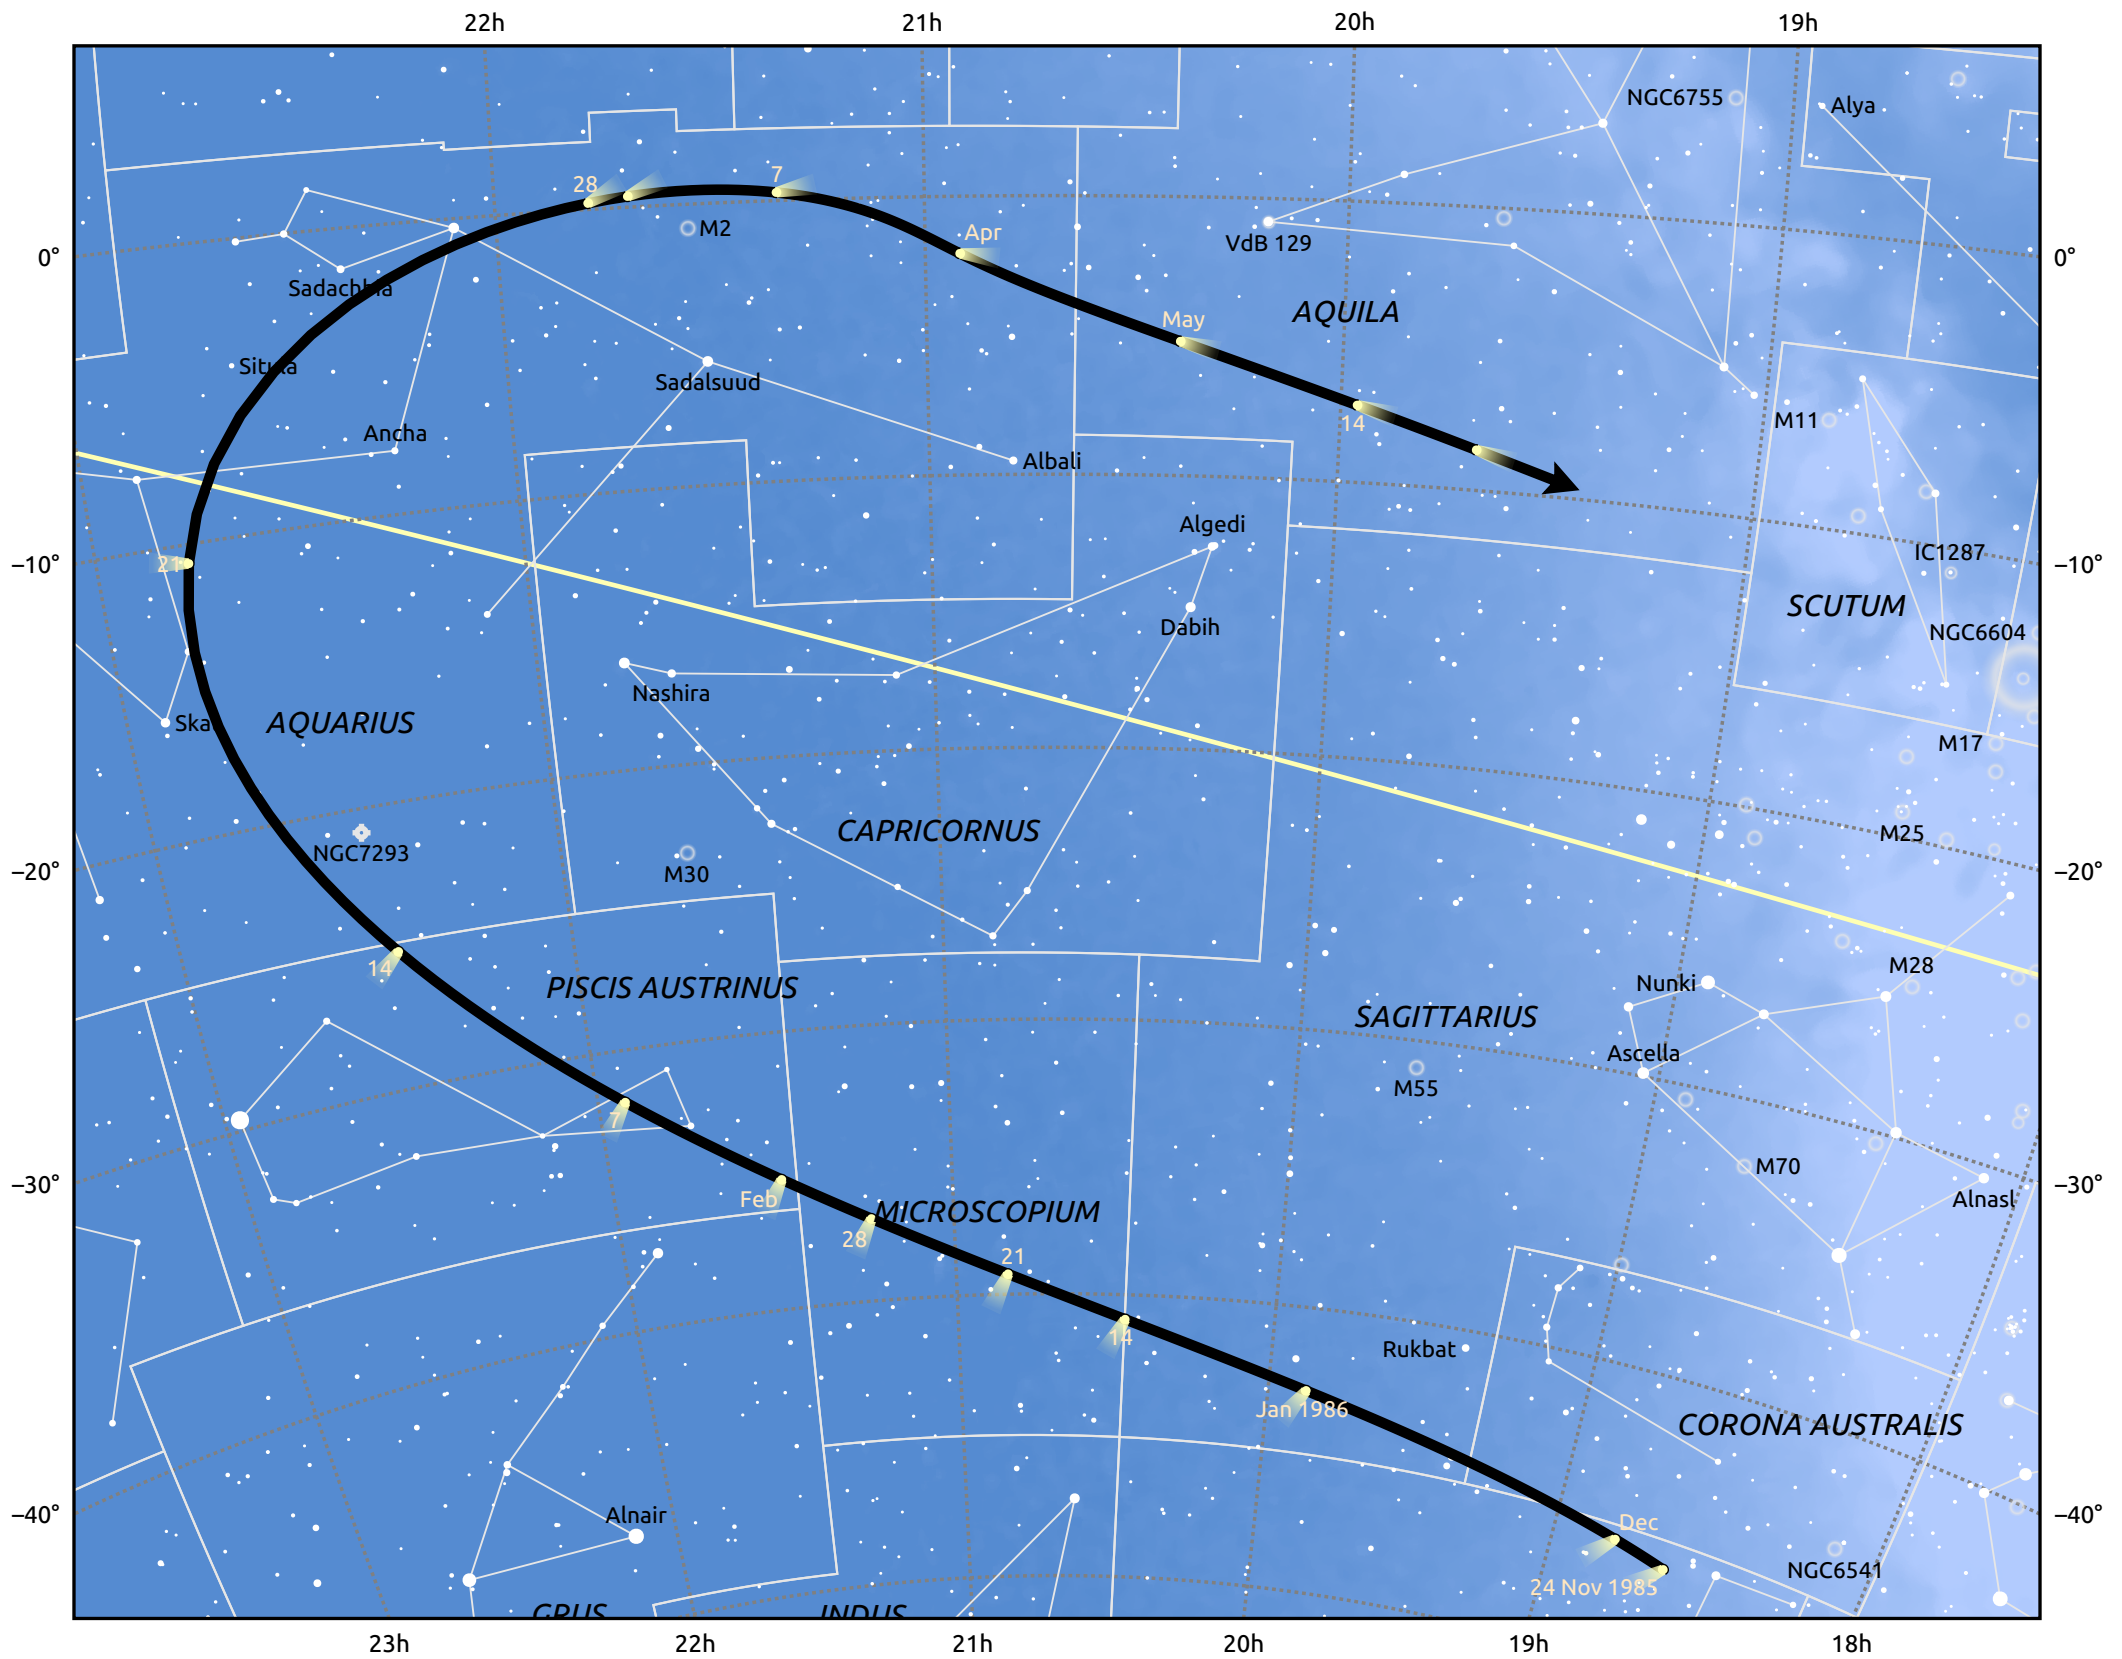

The path of 96P/Machholz starting on 24 Nov 1985

© Dominic Ford 2011–2025. Date markers placed at midnight UTC. Downloaded from <https://in-the-sky.org>

Magnitude scale: ● 7.0 ● 6.0 ● 5.0 ● 4.0 ● 3.0 ● 2.0 ● 1.0

— Ecliptic Plane

Galaxy Bright nebula Open cluster Globular cluster Planetary nebula

Date	Mag
1985 Dec 15	19.6
1985 Dec 30	18.6
1986 Jan 1	18.4
1986 Jan 11	17.5
1986 Jan 20	16.5
1986 Jan 27	15.4
1986 Feb 2	14.3
1986 Feb 7	13.0
1986 Feb 11	11.7
1986 Feb 14	10.4
1986 Feb 16	9.2
1986 Feb 18	7.7
1986 Feb 20	5.8
1986 Feb 22	4.1
1986 Feb 24	5.1
1986 Feb 25	6.1
1986 Feb 27	7.9
1986 Mar 1	9.2
1986 Mar 3	10.2
1986 Mar 6	11.4
1986 Mar 10	12.6
1986 Mar 15	13.7
1986 Mar 22	14.9
1986 Mar 31	16.0
1986 Apr 13	17.0
1986 May 1	18.0
1986 May 2	18.0