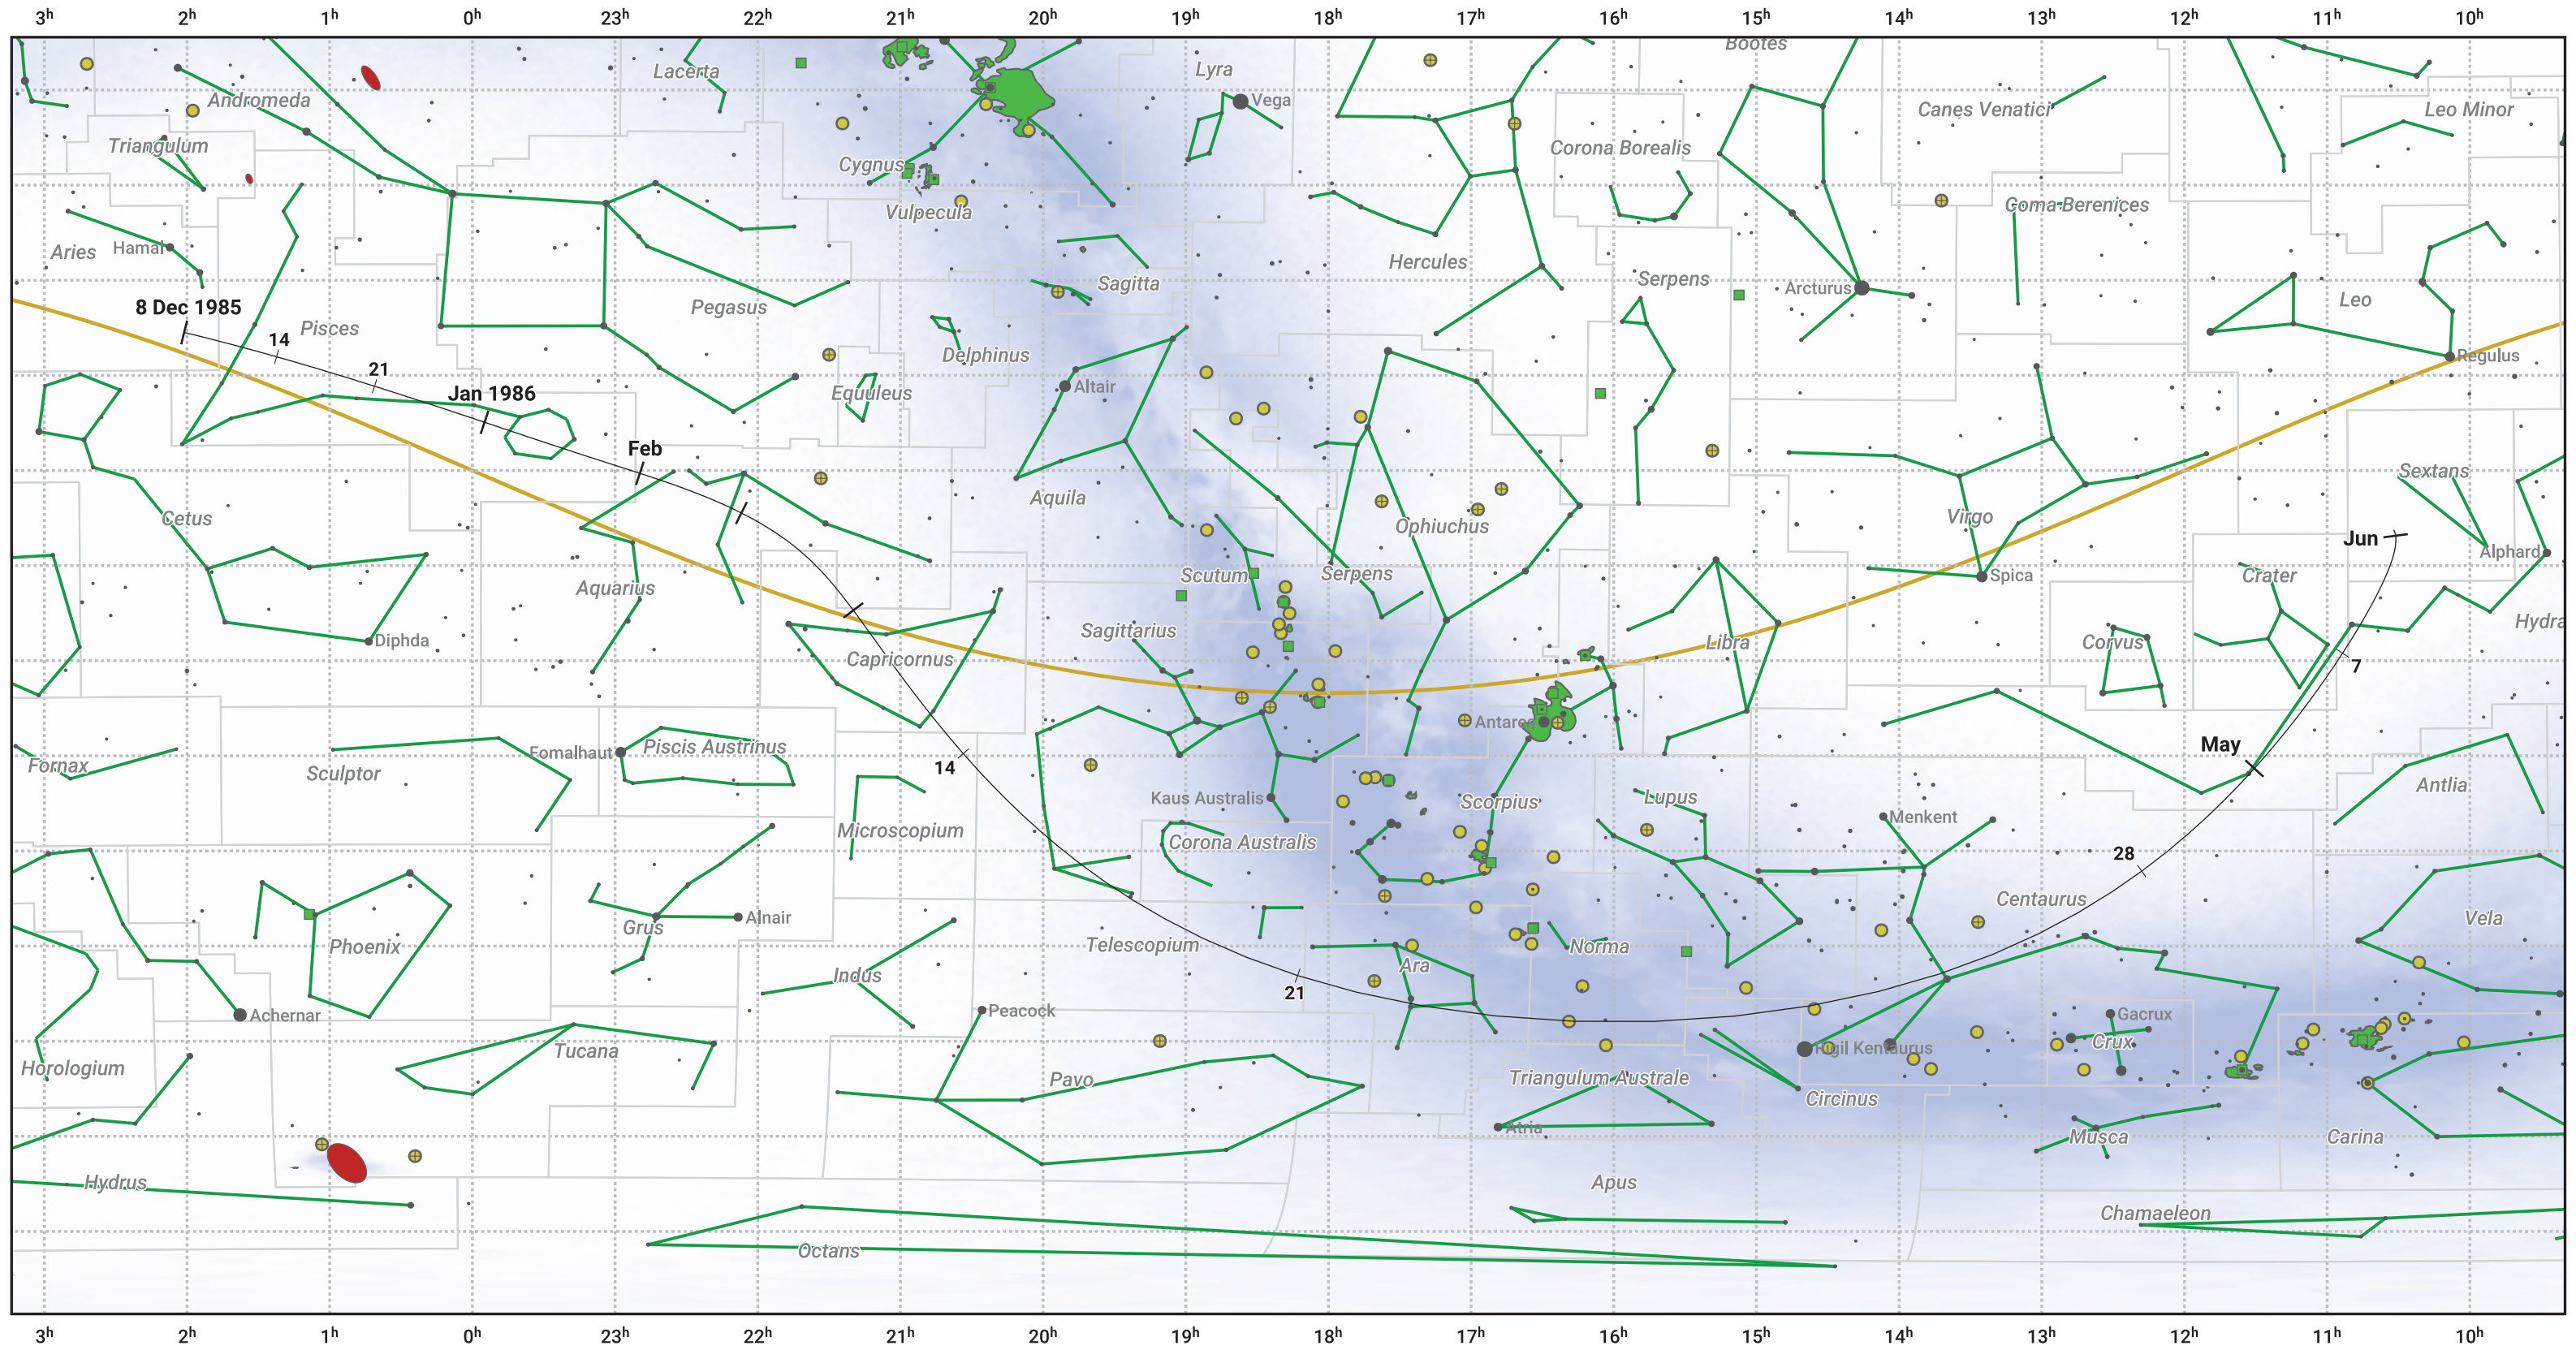

The path of 1P/Halley starting on 8 Dec 1985

© Dominic Ford 2011–2024. Date markers placed at midnight UTC. Downloaded from <https://in-the-sky.org>

Magnitude scale: • 5.0 • 4.0 • 3.0 • 2.0 • 1.0 ● 0.0 ● -1.0

— Ecliptic Plane

■ Galaxy
 ■ Bright nebula
 ● Open cluster
 ⊕ Globular cluster

Date	Mag
1986 Jan 1	6.3
1986 Jan 4	6.2
1986 Jan 22	5.1
1986 Feb 3	4.0
1986 Feb 13	3.0
1986 Feb 24	2.0
1986 Mar 1	1.6
1986 Apr 30	3.1
1986 May 1	3.3
1986 May 5	4.3
1986 May 10	5.3
1986 May 16	6.3
1986 May 24	7.4
1986 Jun 2	8.4