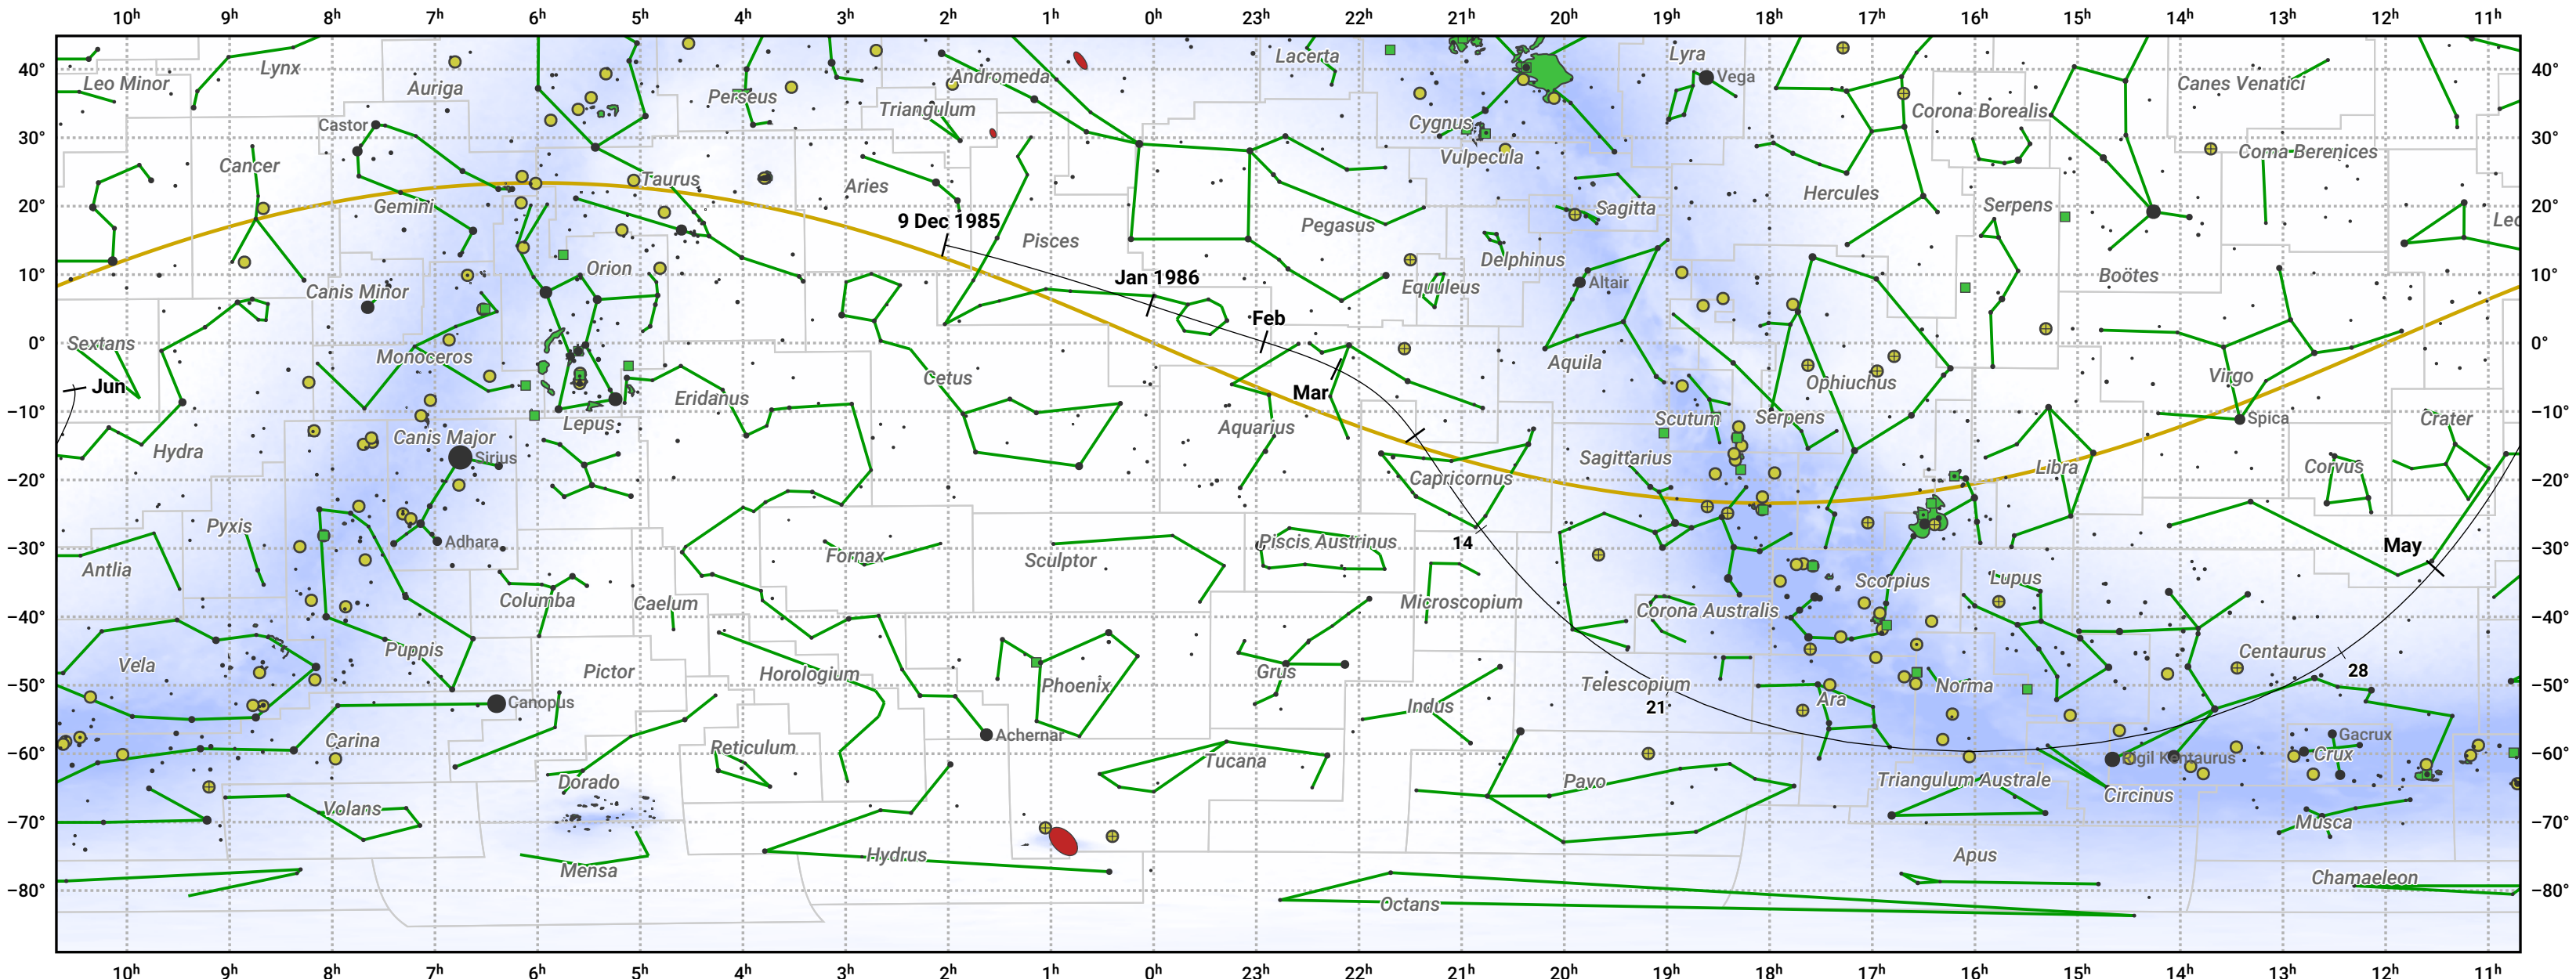

The path of 1P/Halley starting on 9 Dec 1985

© Dominic Ford 2011–2024. Date markers placed at midnight UTC. Downloaded from <https://in-the-sky.org>

Magnitude scale: -5.0 -4.0 -3.0 -2.0 -1.0 0.0 -1.0 -2.0

Ecliptic Plane

Galaxy Bright nebula Open cluster + Globular cluster

Date	Mag
1986 Jan 1	6.4
1986 Jan 5	6.2
1986 Jan 22	5.2
1986 Feb 3	4.2
1986 Feb 13	3.2
1986 Feb 23	2.1
1986 Mar 1	1.7
1986 May 1	3.0
1986 May 2	3.3
1986 May 7	4.5
1986 May 13	5.6
1986 May 20	6.7
1986 May 28	7.8
1986 Jun 7	8.8