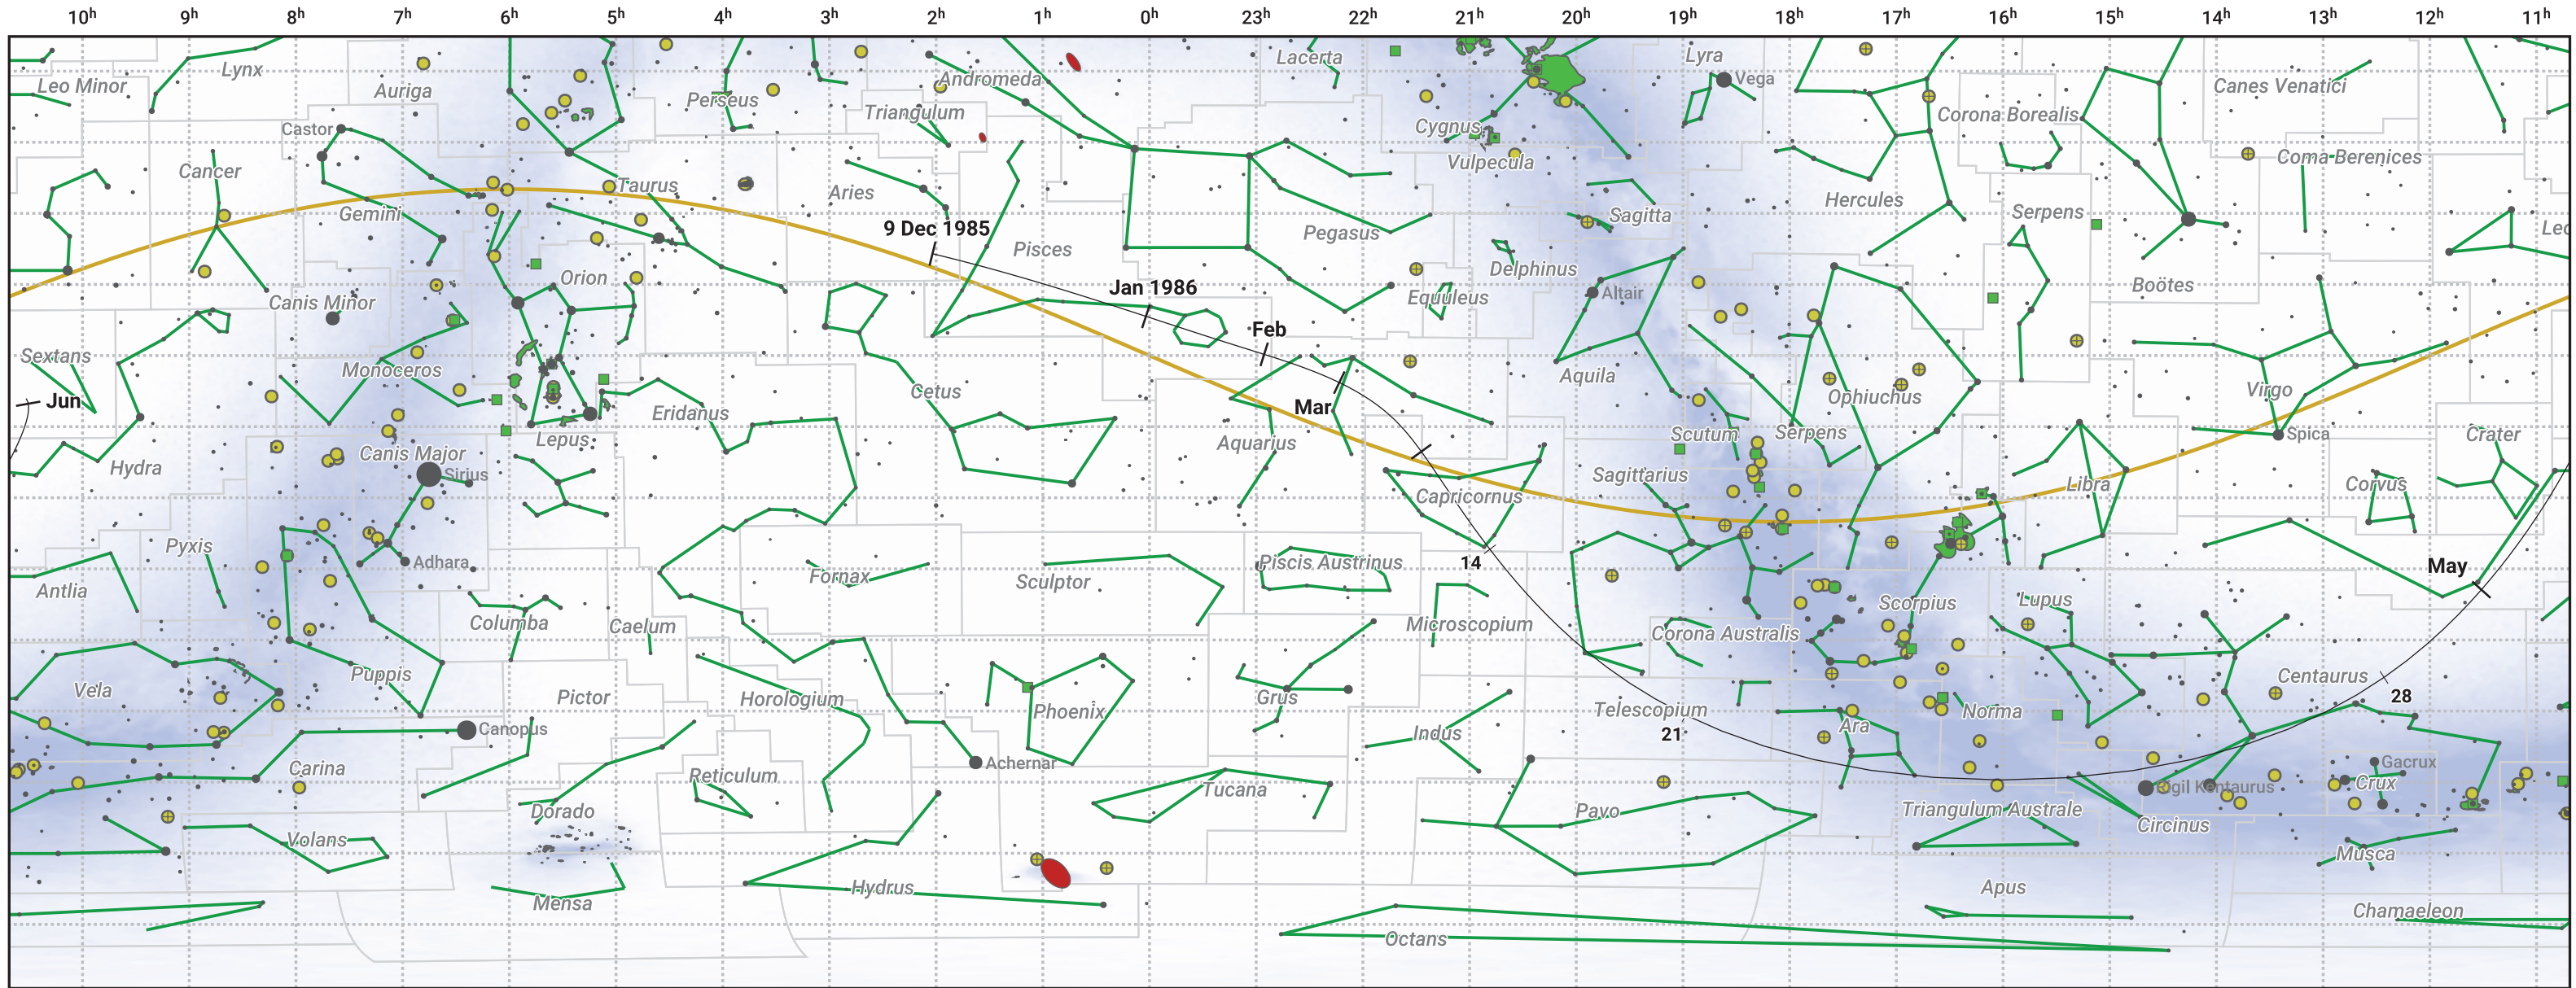

# The path of 1P/Halley starting on 9 Dec 1985

© Dominic Ford 2011–2024. Date markers placed at midnight UTC. Downloaded from <https://in-the-sky.org>

Magnitude scale: · 5.0 · 4.0 · 3.0 · 2.0 · 1.0 ● 0.0 ● -1.0 ● -2.0

— Ecliptic Plane

● Galaxy    ■ Bright nebula    ● Open cluster    ⊕ Globular cluster

Date	Mag
1986 Jan 1	6.4
1986 Jan 5	6.2
1986 Jan 22	5.2
1986 Feb 3	4.2
1986 Feb 13	3.2
1986 Feb 23	2.1
1986 Mar 1	1.7
1986 May 1	3.0
1986 May 2	3.3
1986 May 7	4.5
1986 May 13	5.6
1986 May 20	6.7
1986 May 28	7.8
1986 Jun 7	8.8