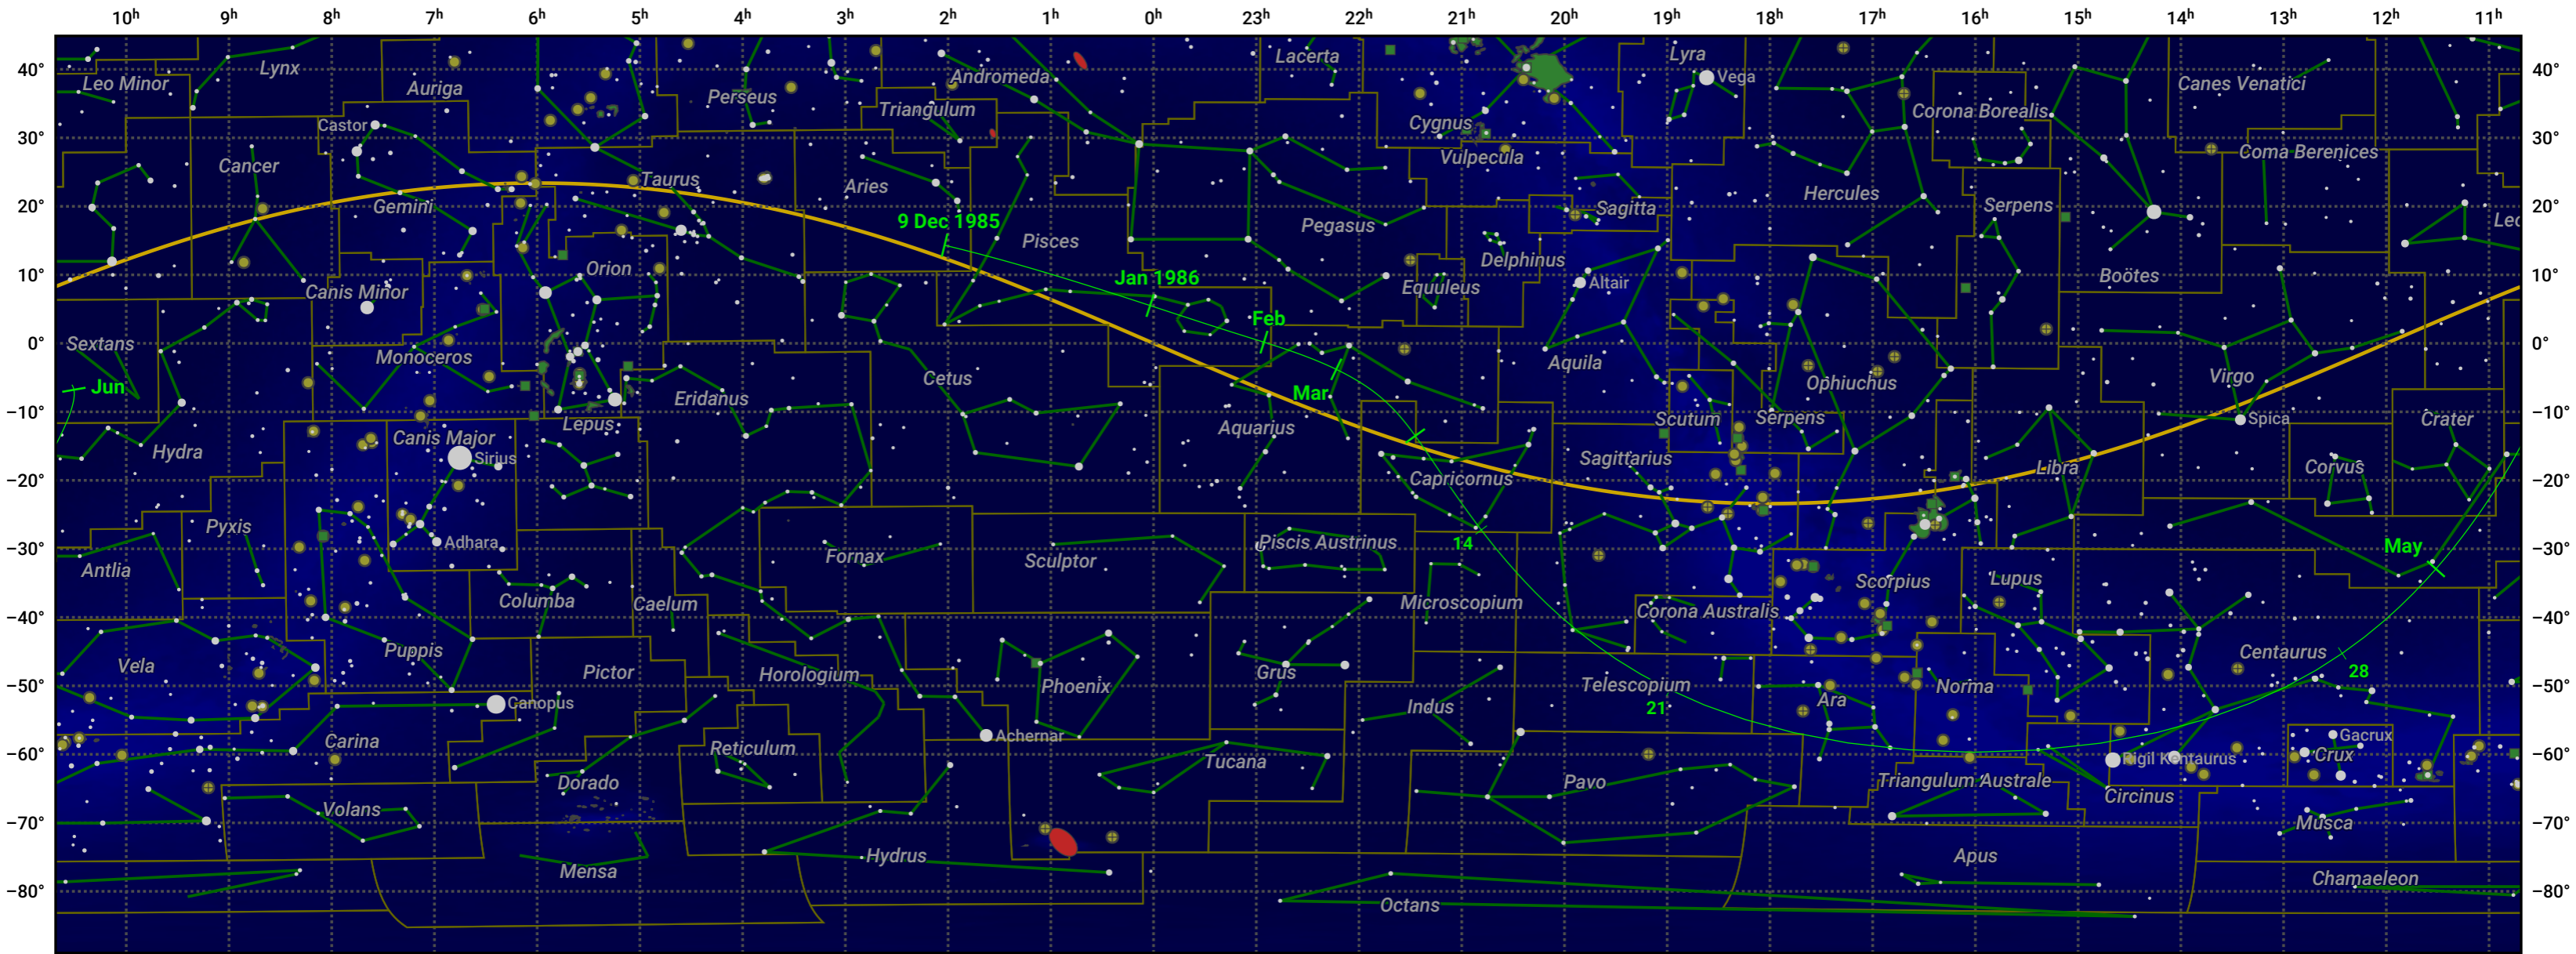

The path of 1P/Halley starting on 9 Dec 1985

© Dominic Ford 2011–2024. Date markers placed at midnight UTC. Downloaded from <https://in-the-sky.org>

Magnitude scale: -5.0 -4.0 -3.0 -2.0 0.0 -1.0 -2.0

Ecliptic Plane

Galaxy Bright nebula Open cluster Globular cluster

Date	Mag
1986 Jan 1	6.4
1986 Jan 5	6.2
1986 Jan 22	5.2
1986 Feb 3	4.2
1986 Feb 13	3.2
1986 Feb 23	2.1
1986 Mar 1	1.7
1986 May 1	3.0
1986 May 2	3.3
1986 May 7	4.5
1986 May 13	5.6
1986 May 20	6.7
1986 May 28	7.8
1986 Jun 7	8.8