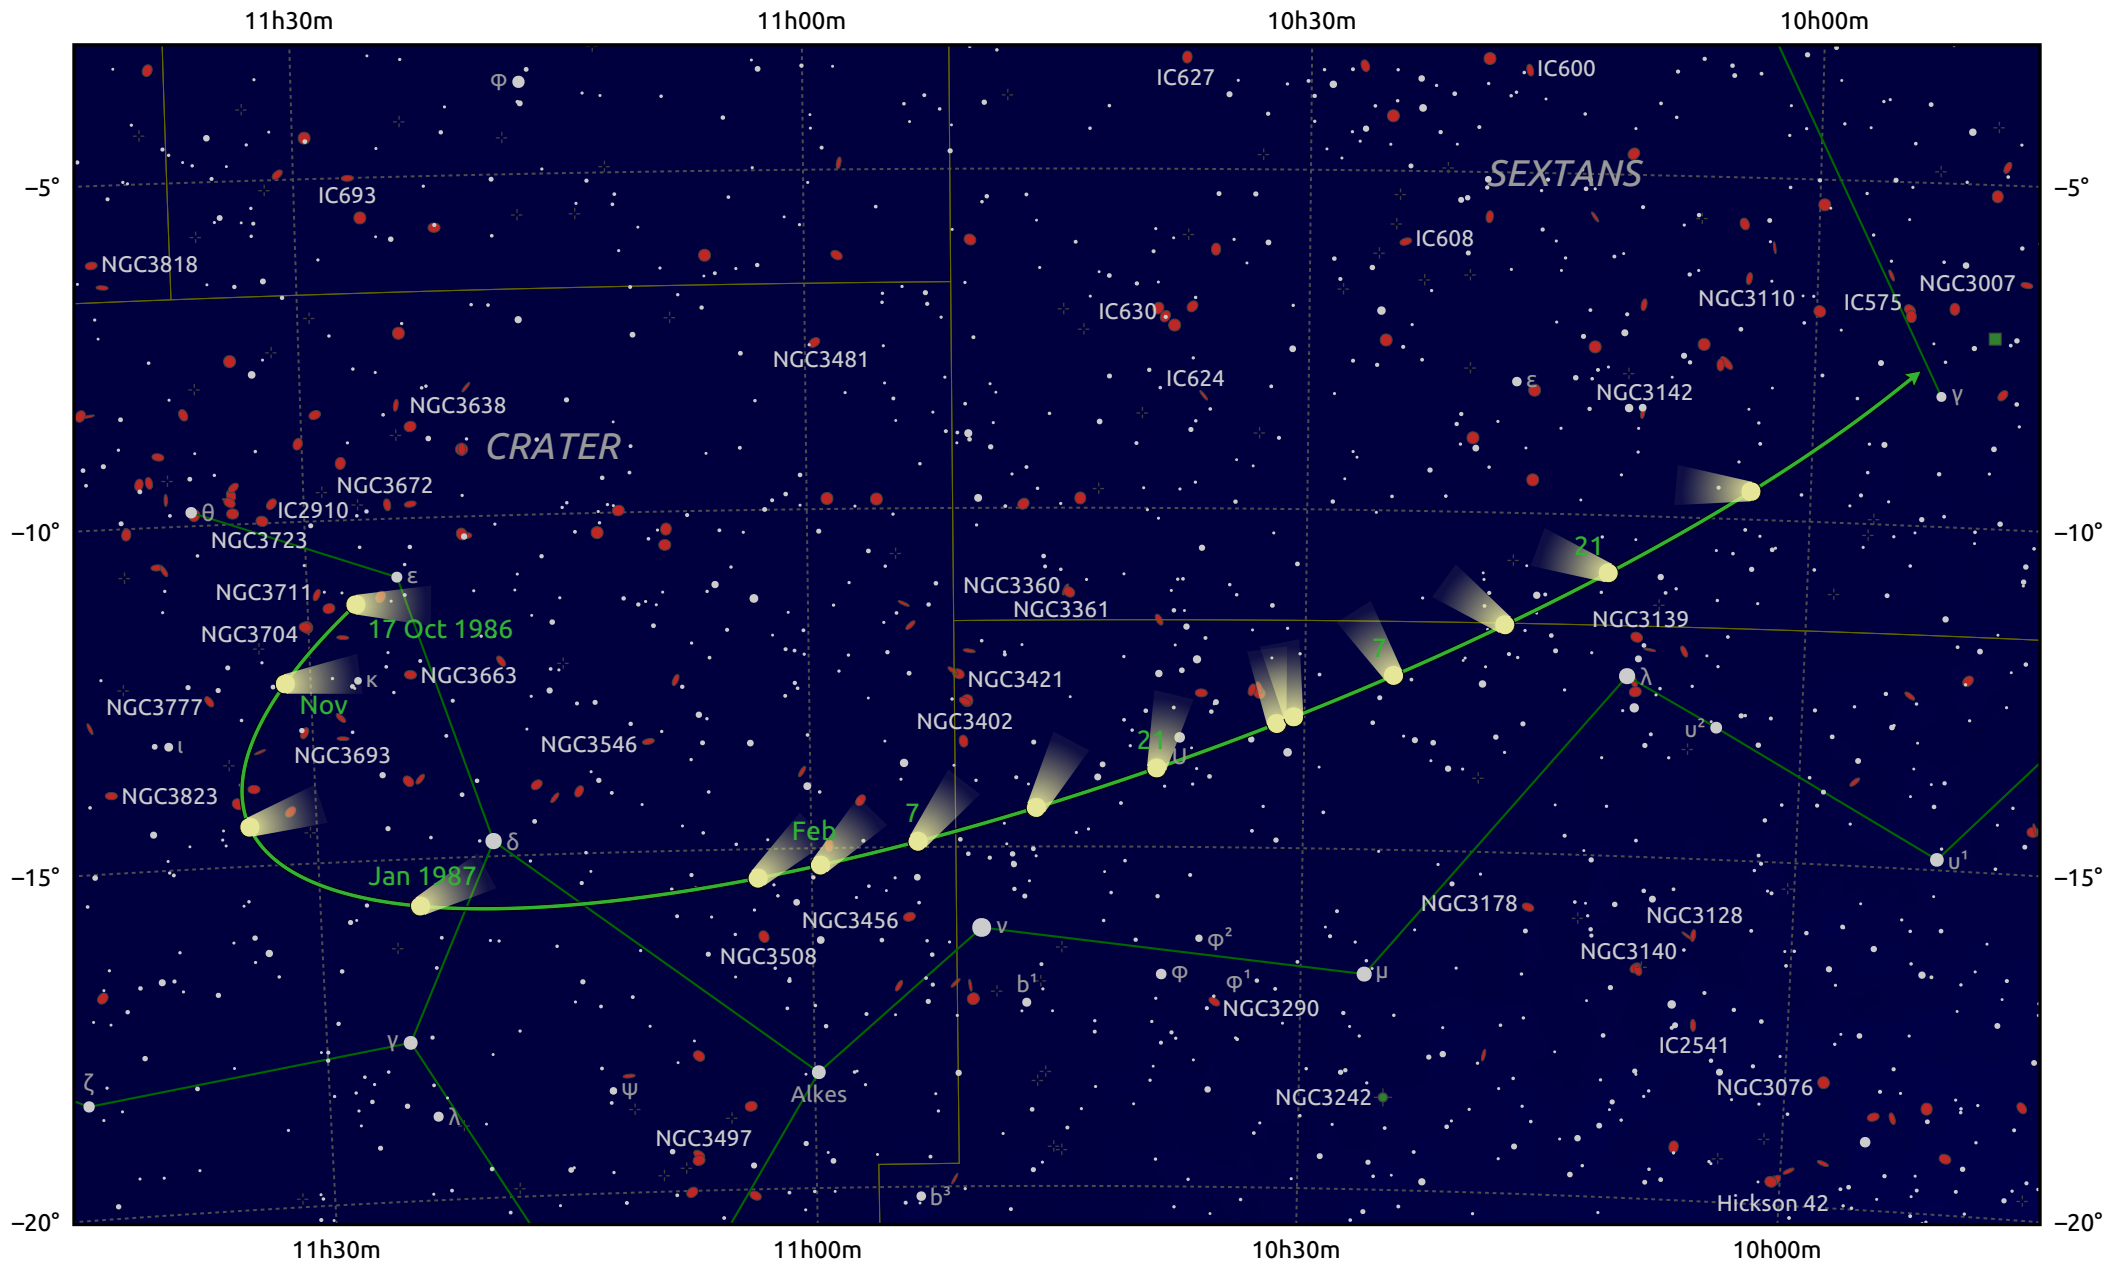

The path of 1P/Halley starting on 17 Oct 1986

© Dominic Ford 2011–2026. Date markers placed at midnight UTC. Downloaded from <https://in-the-sky.org>

Magnitude scale: • 9.0 • 8.0 • 7.0 • 6.0 • 5.0 • 4.0 • 3.0

— Ecliptic Plane

- Galaxy
- Bright nebula
- Open cluster
- ⊕ Globular cluster
- ⊕ Planetary nebula

Date	Mag
1986 Nov 1	nan
1987 Jan 1	nan
1987 Mar 1	nan