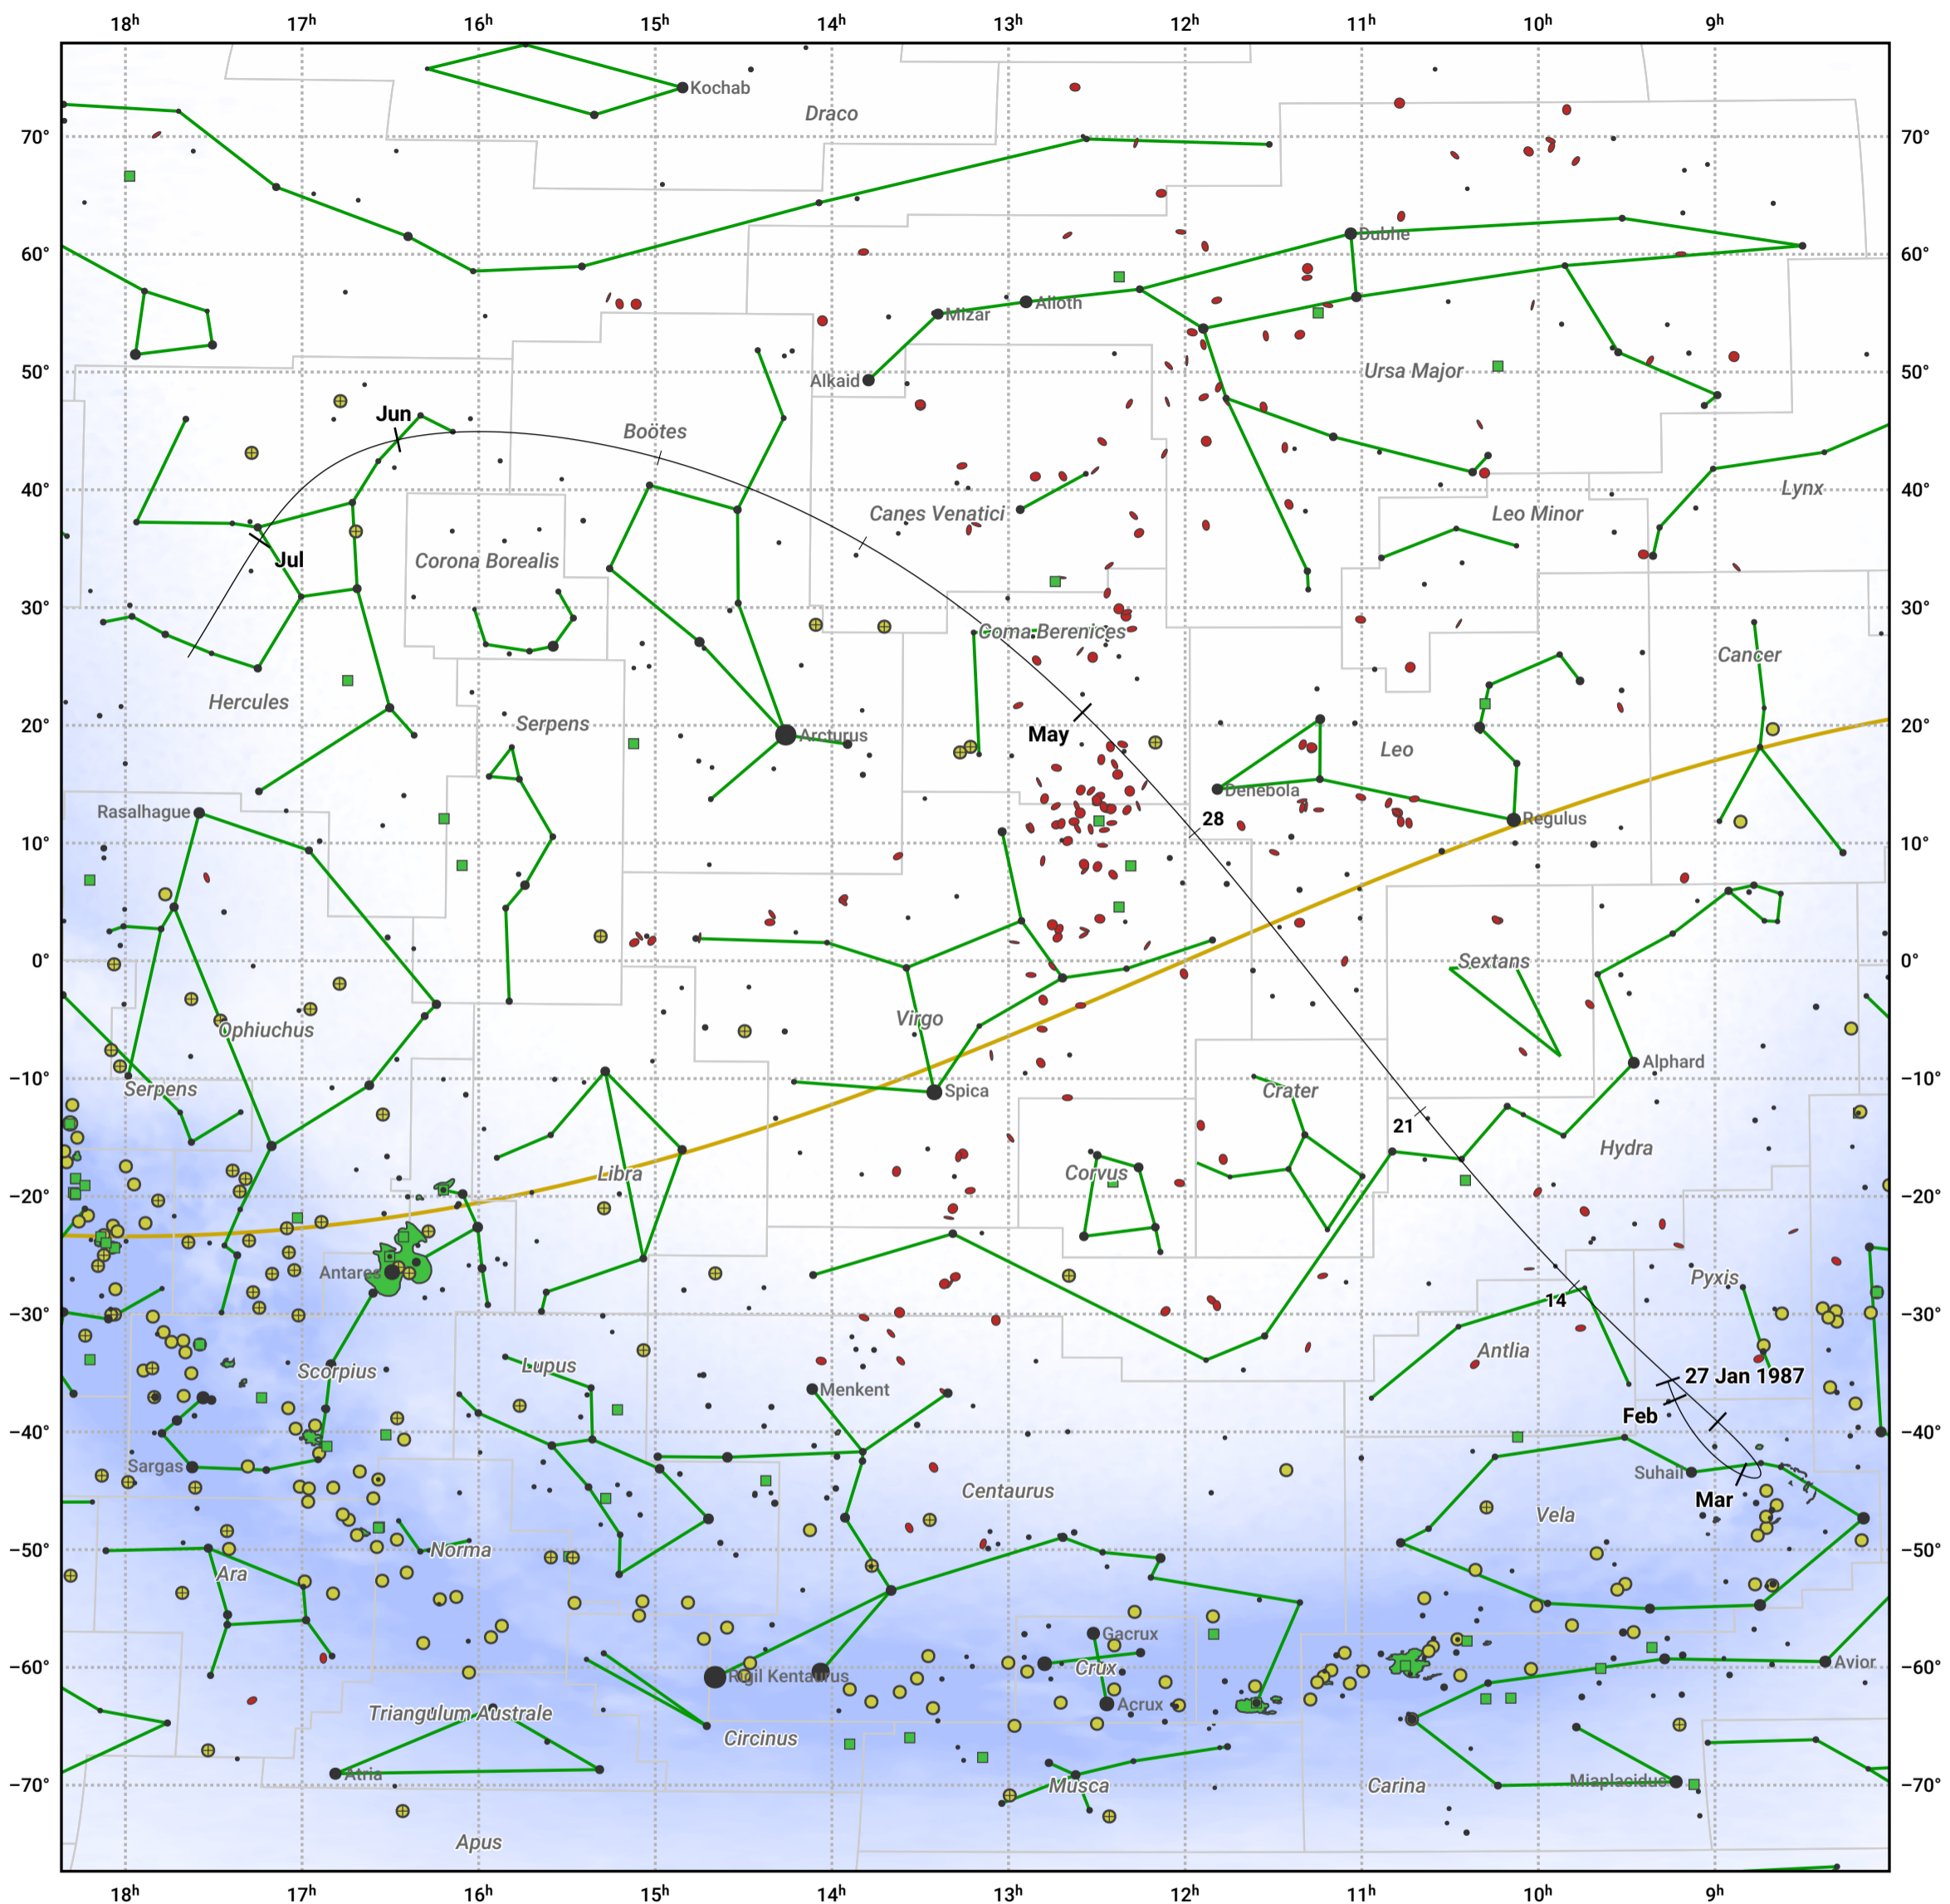

The path of 26P/Grigg-Skjellerup starting on 27 Jan 1987

© Dominic Ford 2011–2024. Date markers placed at midnight UTC. Downloaded from <https://in-the-sky.org>

Magnitude scale: • 5.0 • 4.0 • 3.0 • 2.0 • 1.0 • 0.0 • -1.0

— Ecliptic Plane

● Galaxy ■ Bright nebula ● Open cluster ⊕ Globular cluster

Date	Mag
1987 Feb 14	12.7
1987 Mar 1	11.7
1987 Mar 3	11.6
1987 Mar 18	10.6
1987 Apr 1	9.5
1987 Apr 12	8.5
1987 Apr 24	7.5
1987 May 1	7.5
1987 May 13	8.5
1987 May 24	9.5
1987 Jun 6	10.5
1987 Jun 22	11.6
1987 Jul 1	12.2
1987 Jul 9	12.7