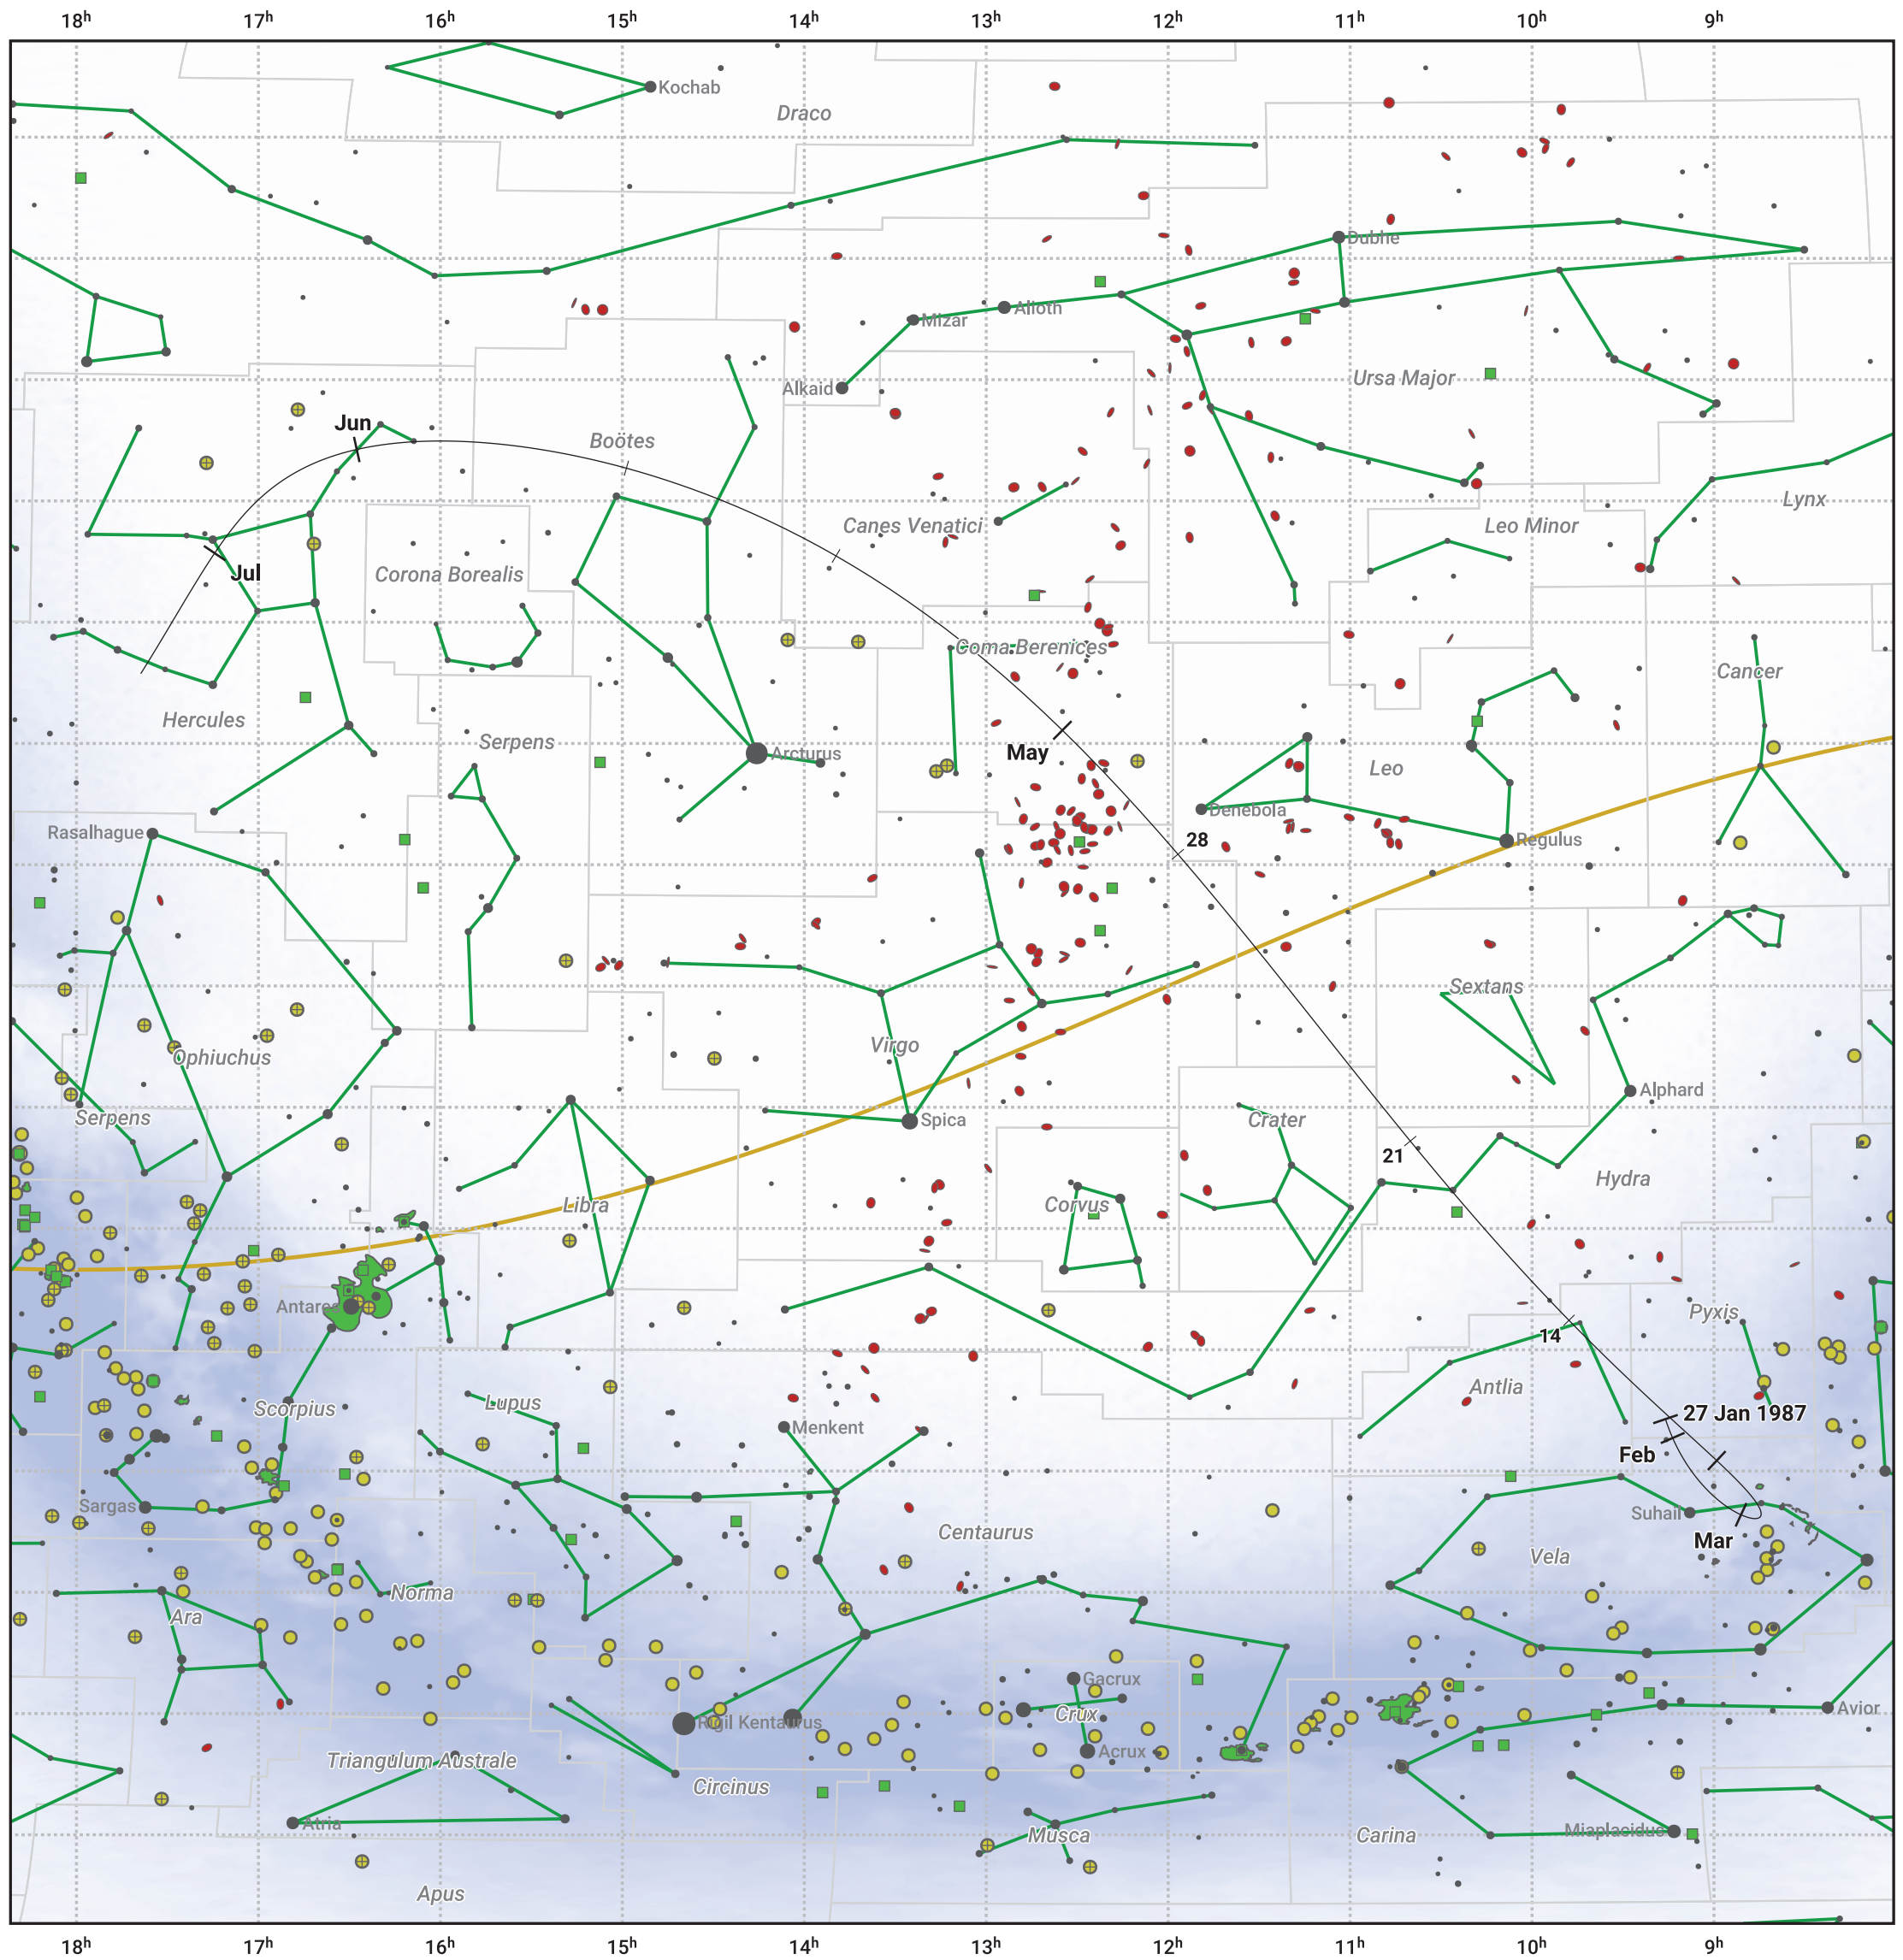

The path of 26P/Grigg-Skjellerup starting on 27 Jan 1987

© Dominic Ford 2011–2024. Date markers placed at midnight UTC. Downloaded from <https://in-the-sky.org>

Magnitude scale: • 5.0 • 4.0 • 3.0 • 2.0 • 1.0 • 0.0 • -1.0

— Ecliptic Plane

● Galaxy ■ Bright nebula ● Open cluster ⊕ Globular cluster

Date	Mag
1987 Feb 14	12.7
1987 Mar 1	11.7
1987 Mar 3	11.6
1987 Mar 18	10.6
1987 Apr 1	9.5
1987 Apr 12	8.5
1987 Apr 24	7.5
1987 May 1	7.5
1987 May 13	8.5
1987 May 24	9.5
1987 Jun 6	10.5
1987 Jun 22	11.6
1987 Jul 1	12.2
1987 Jul 9	12.7