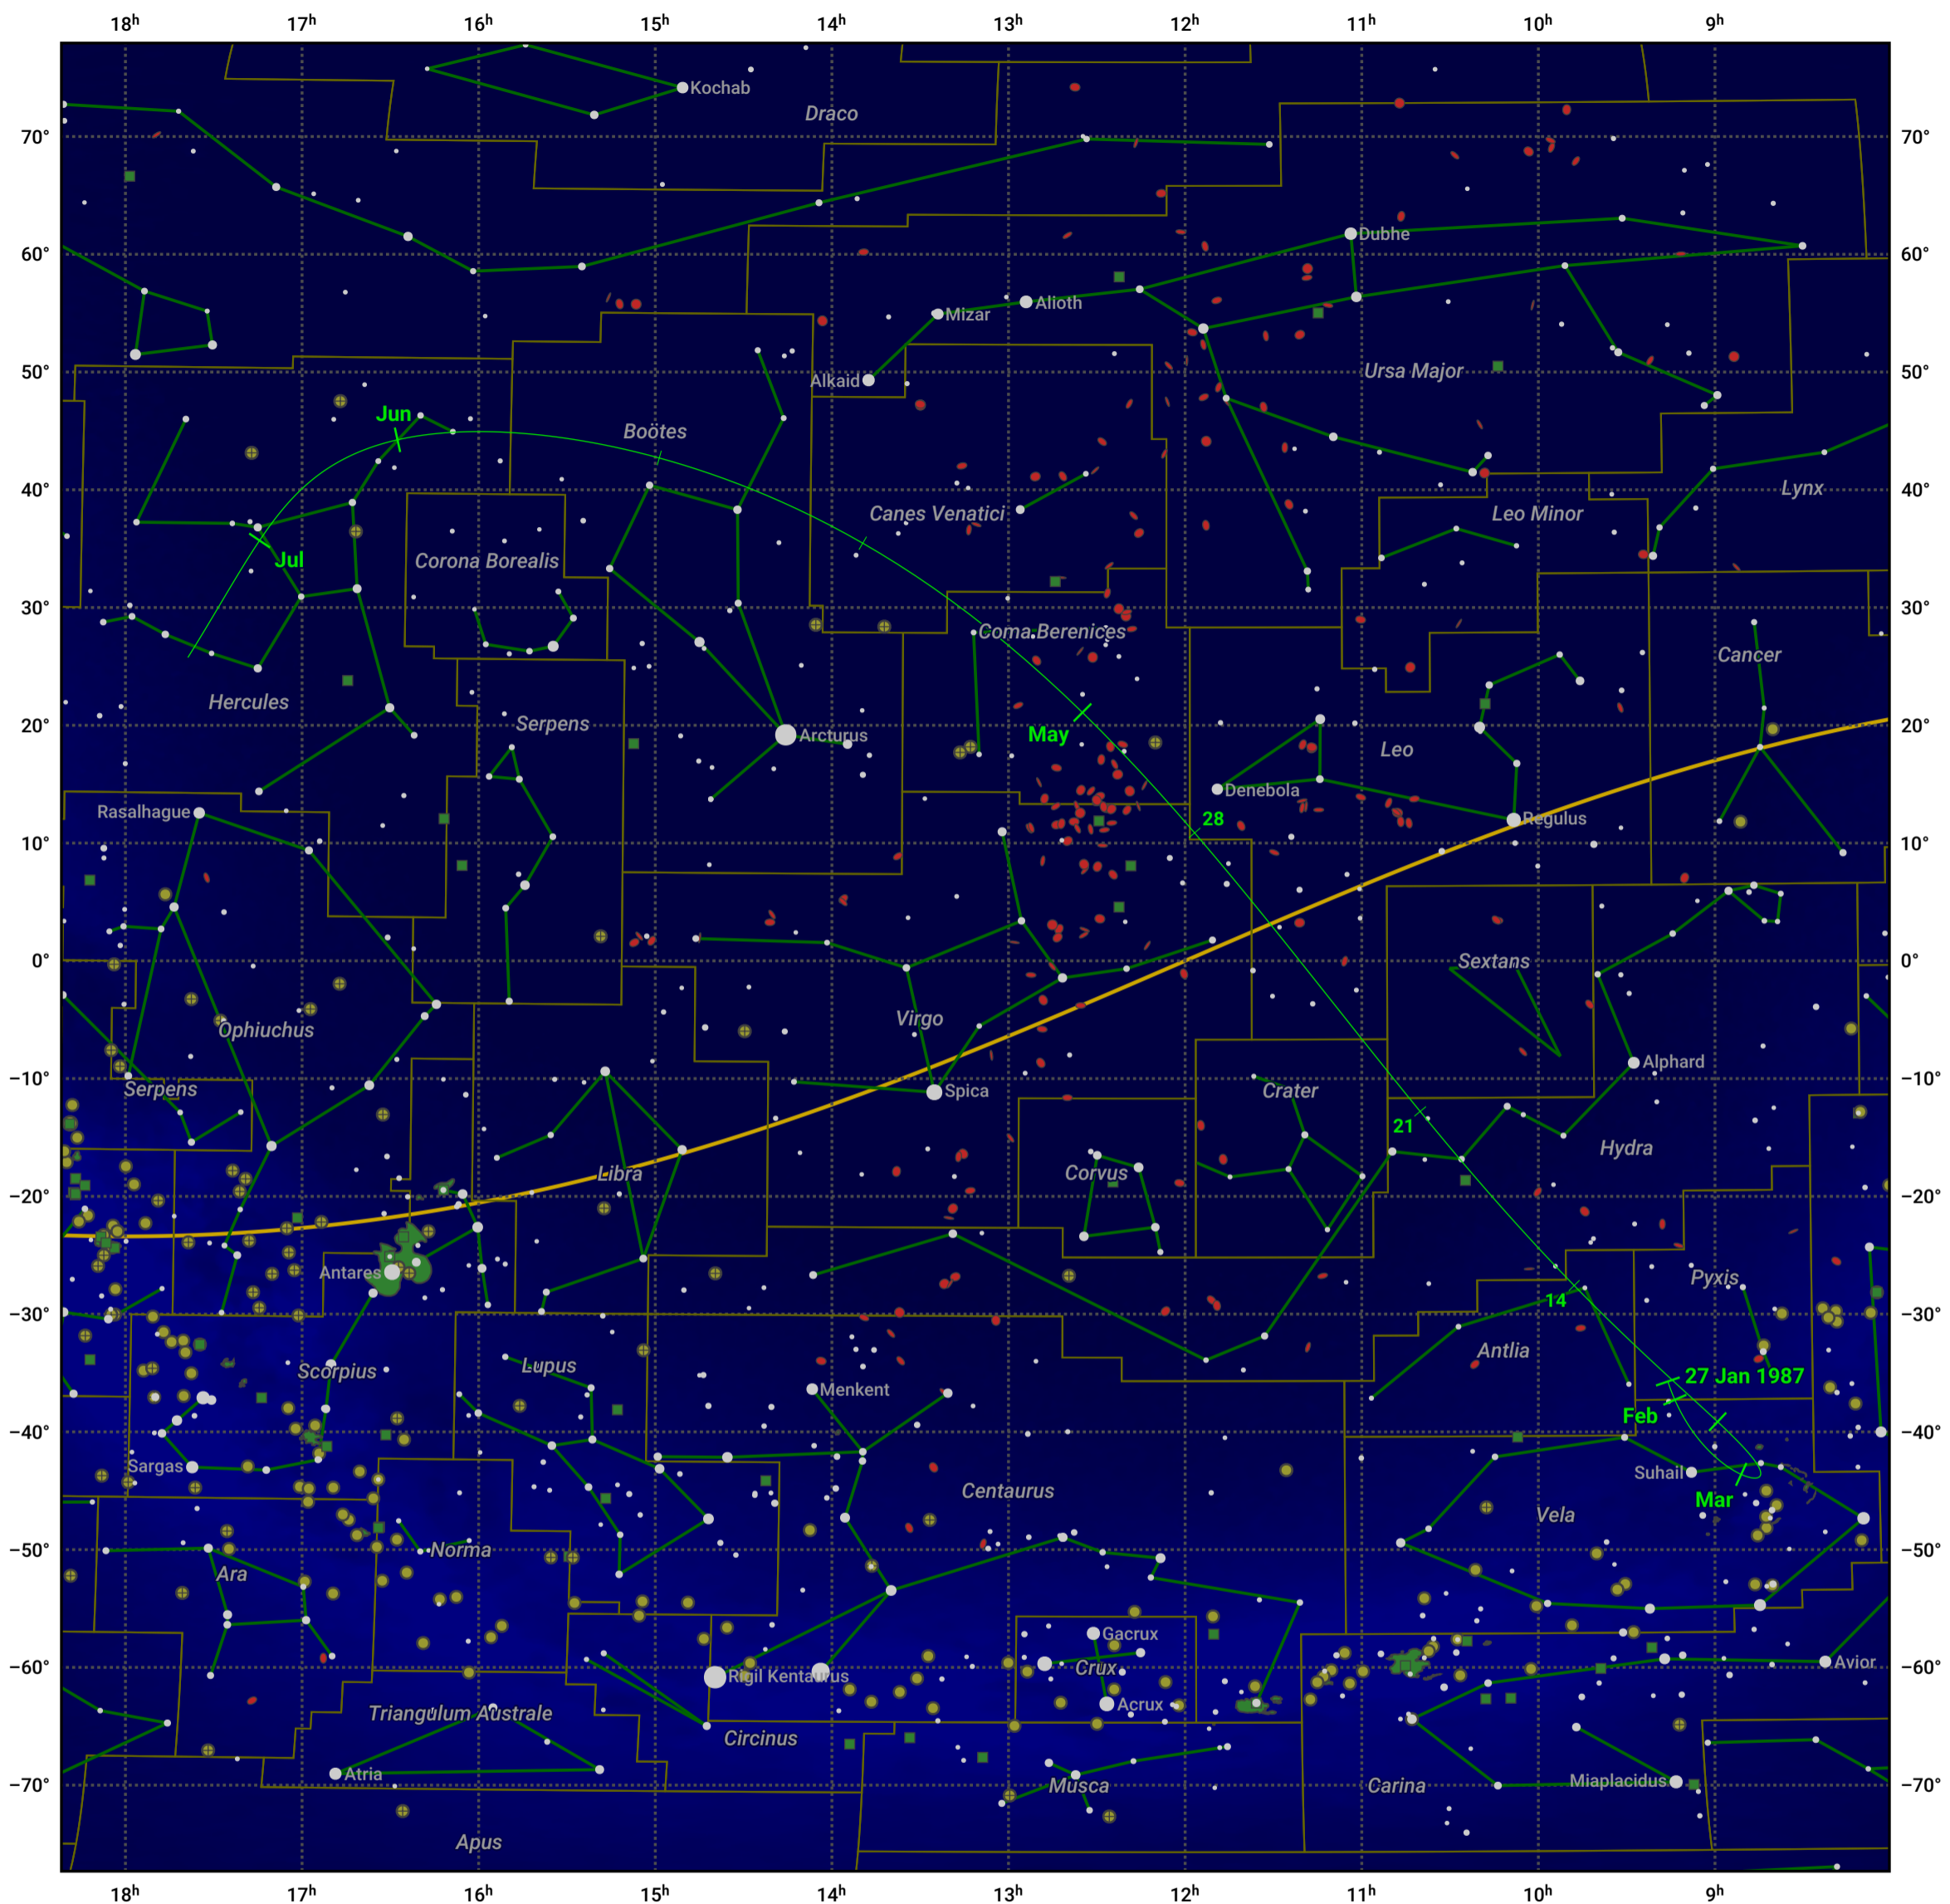

# The path of 26P/Grigg-Skjellerup starting on 27 Jan 1987

© Dominic Ford 2011–2024. Date markers placed at midnight UTC. Downloaded from <https://in-the-sky.org>

Magnitude scale: • 5.0 • 4.0 • 3.0 • 2.0 • 1.0 • 0.0 • -1.0

— Ecliptic Plane

● Galaxy ■ Bright nebula ● Open cluster ● Globular cluster

Date	Mag
1987 Feb 14	12.7
1987 Mar 1	11.7
1987 Mar 3	11.6
1987 Mar 18	10.6
1987 Apr 1	9.5
1987 Apr 12	8.5
1987 Apr 24	7.5
1987 May 1	7.5
1987 May 13	8.5
1987 May 24	9.5
1987 Jun 6	10.5
1987 Jun 22	11.6
1987 Jul 1	12.2
1987 Jul 9	12.7