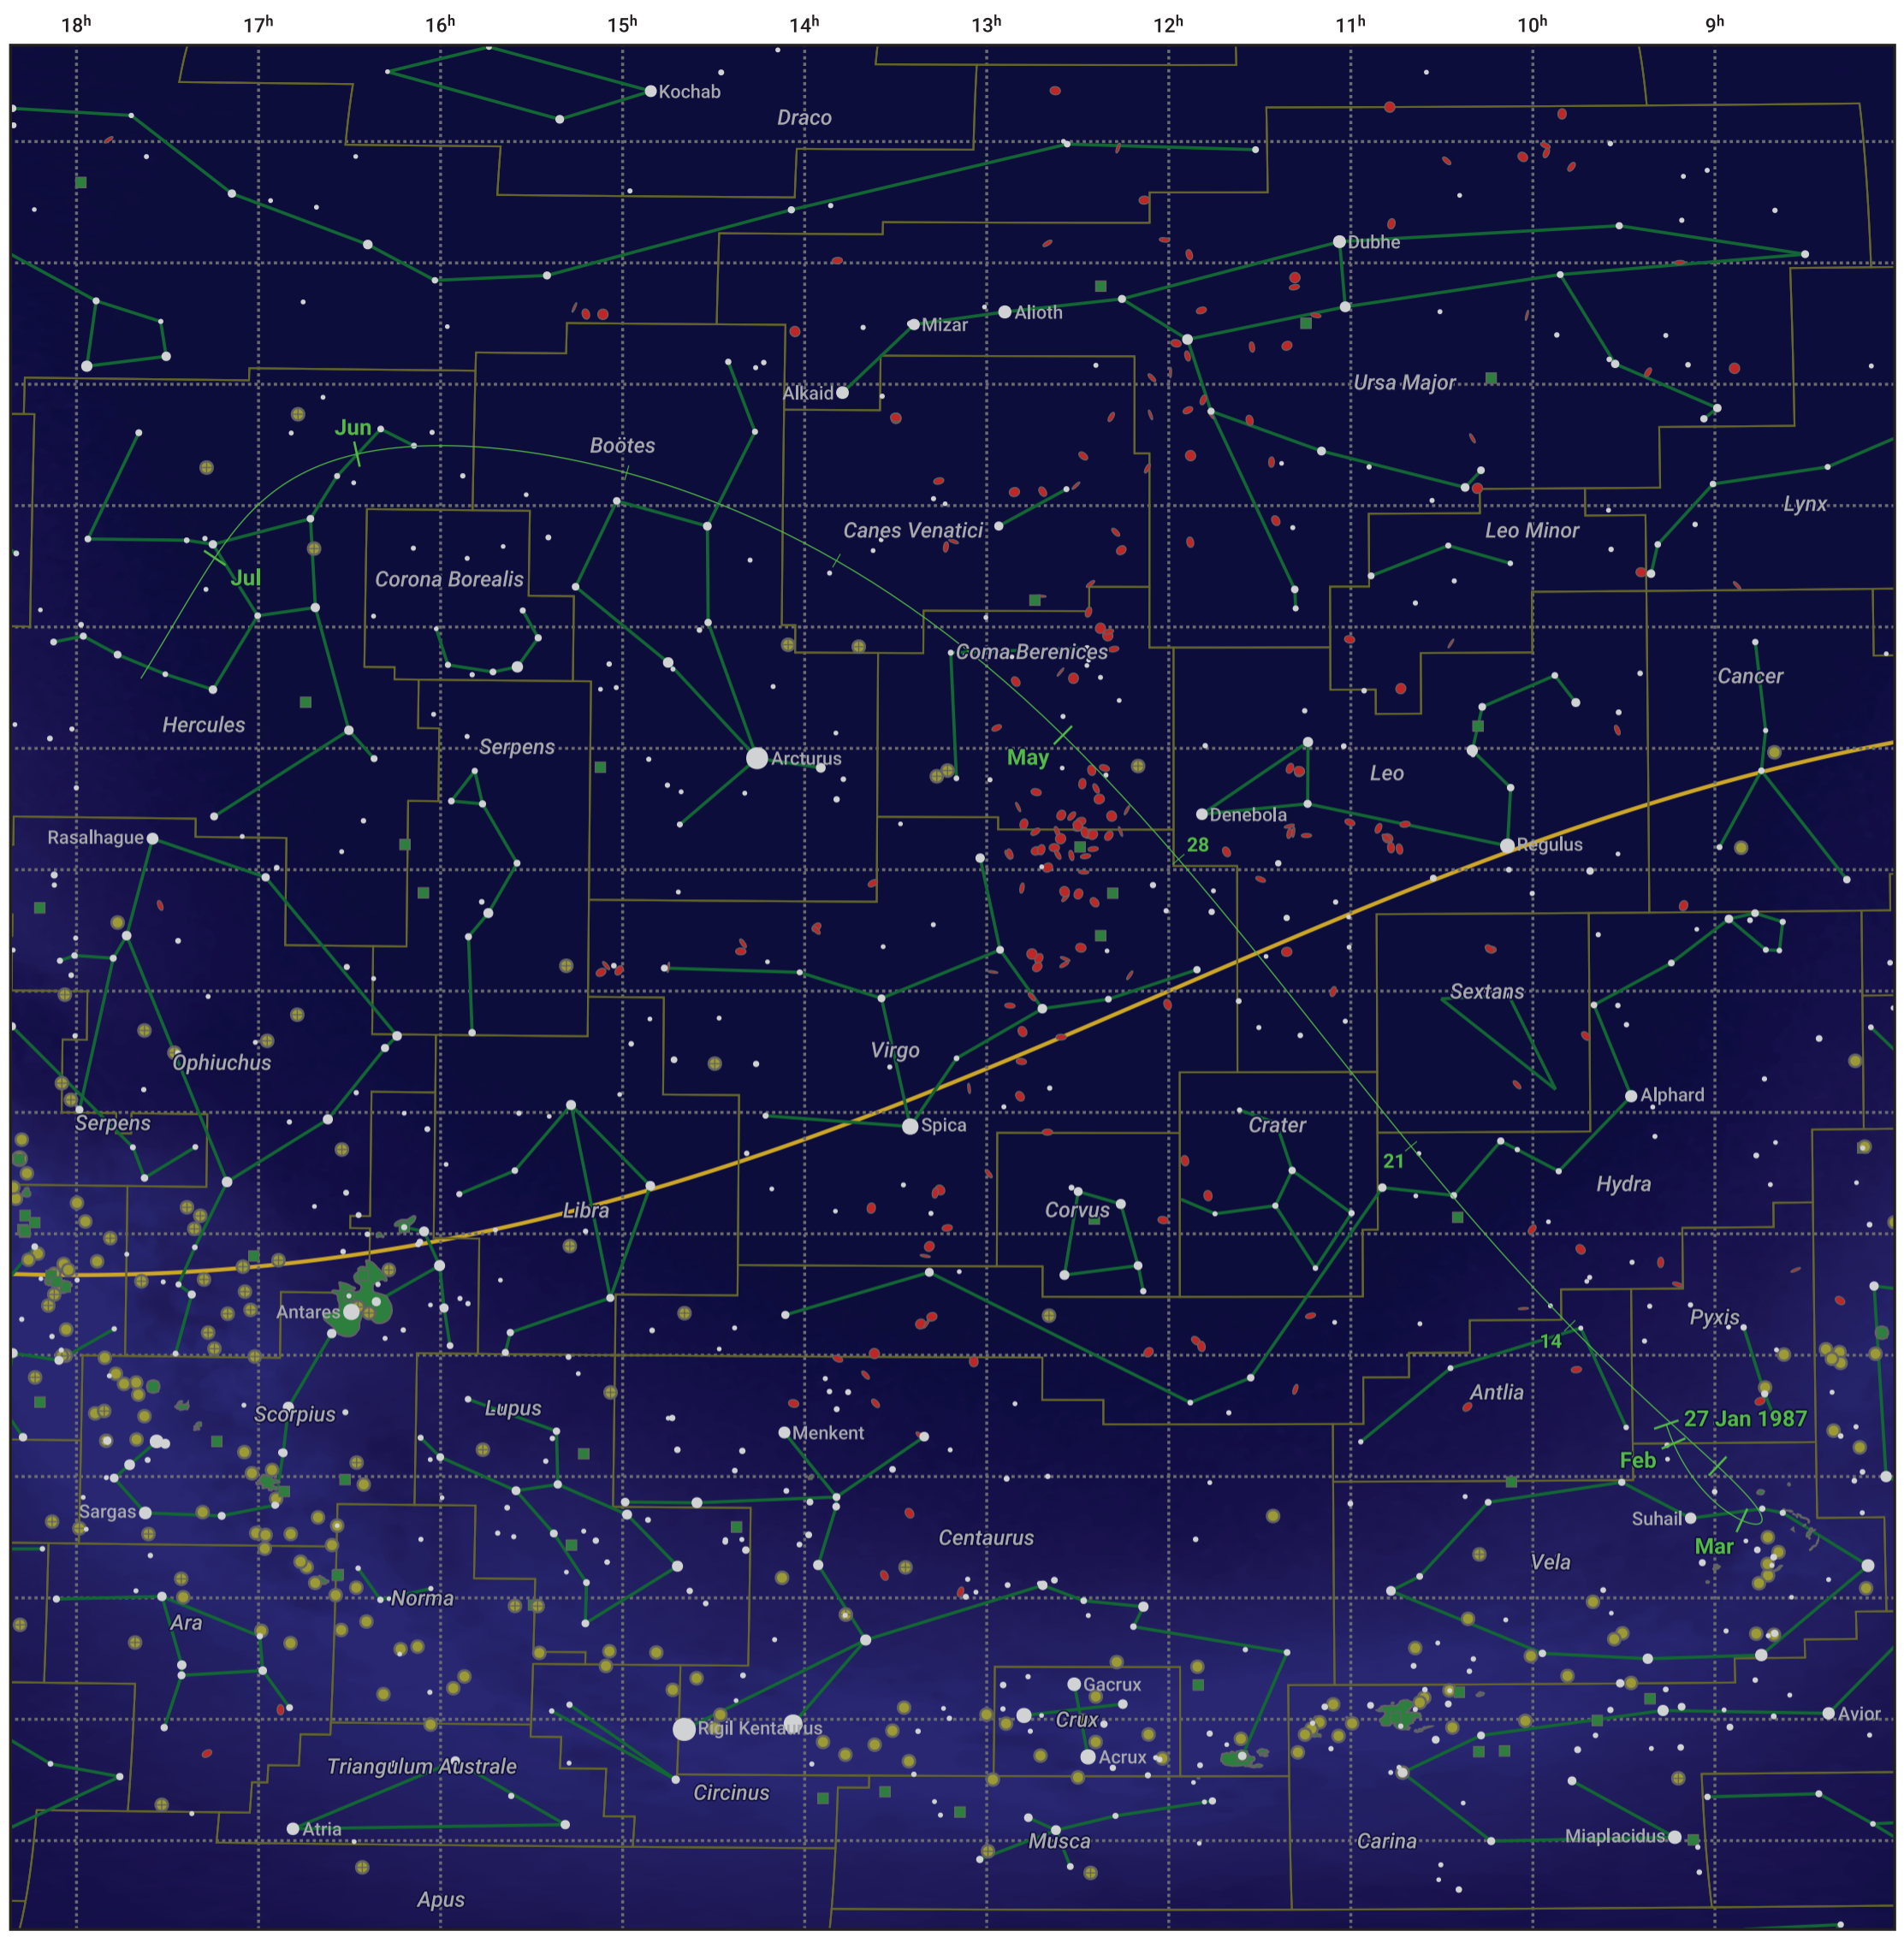

# The path of 26P/Grigg-Skjellerup starting on 27 Jan 1987

© Dominic Ford 2011–2024. Date markers placed at midnight UTC. Downloaded from <https://in-the-sky.org>

Magnitude scale: • 5.0 • 4.0 • 3.0 • 2.0 • 1.0 • 0.0 • -1.0

— Ecliptic Plane

● Galaxy ■ Bright nebula ● Open cluster ● Globular cluster

Date	Mag
1987 Feb 14	12.7
1987 Mar 1	11.7
1987 Mar 3	11.6
1987 Mar 18	10.6
1987 Apr 1	9.5
1987 Apr 12	8.5
1987 Apr 24	7.5
1987 May 1	7.5
1987 May 13	8.5
1987 May 24	9.5
1987 Jun 6	10.5
1987 Jun 22	11.6
1987 Jul 1	12.2
1987 Jul 9	12.7