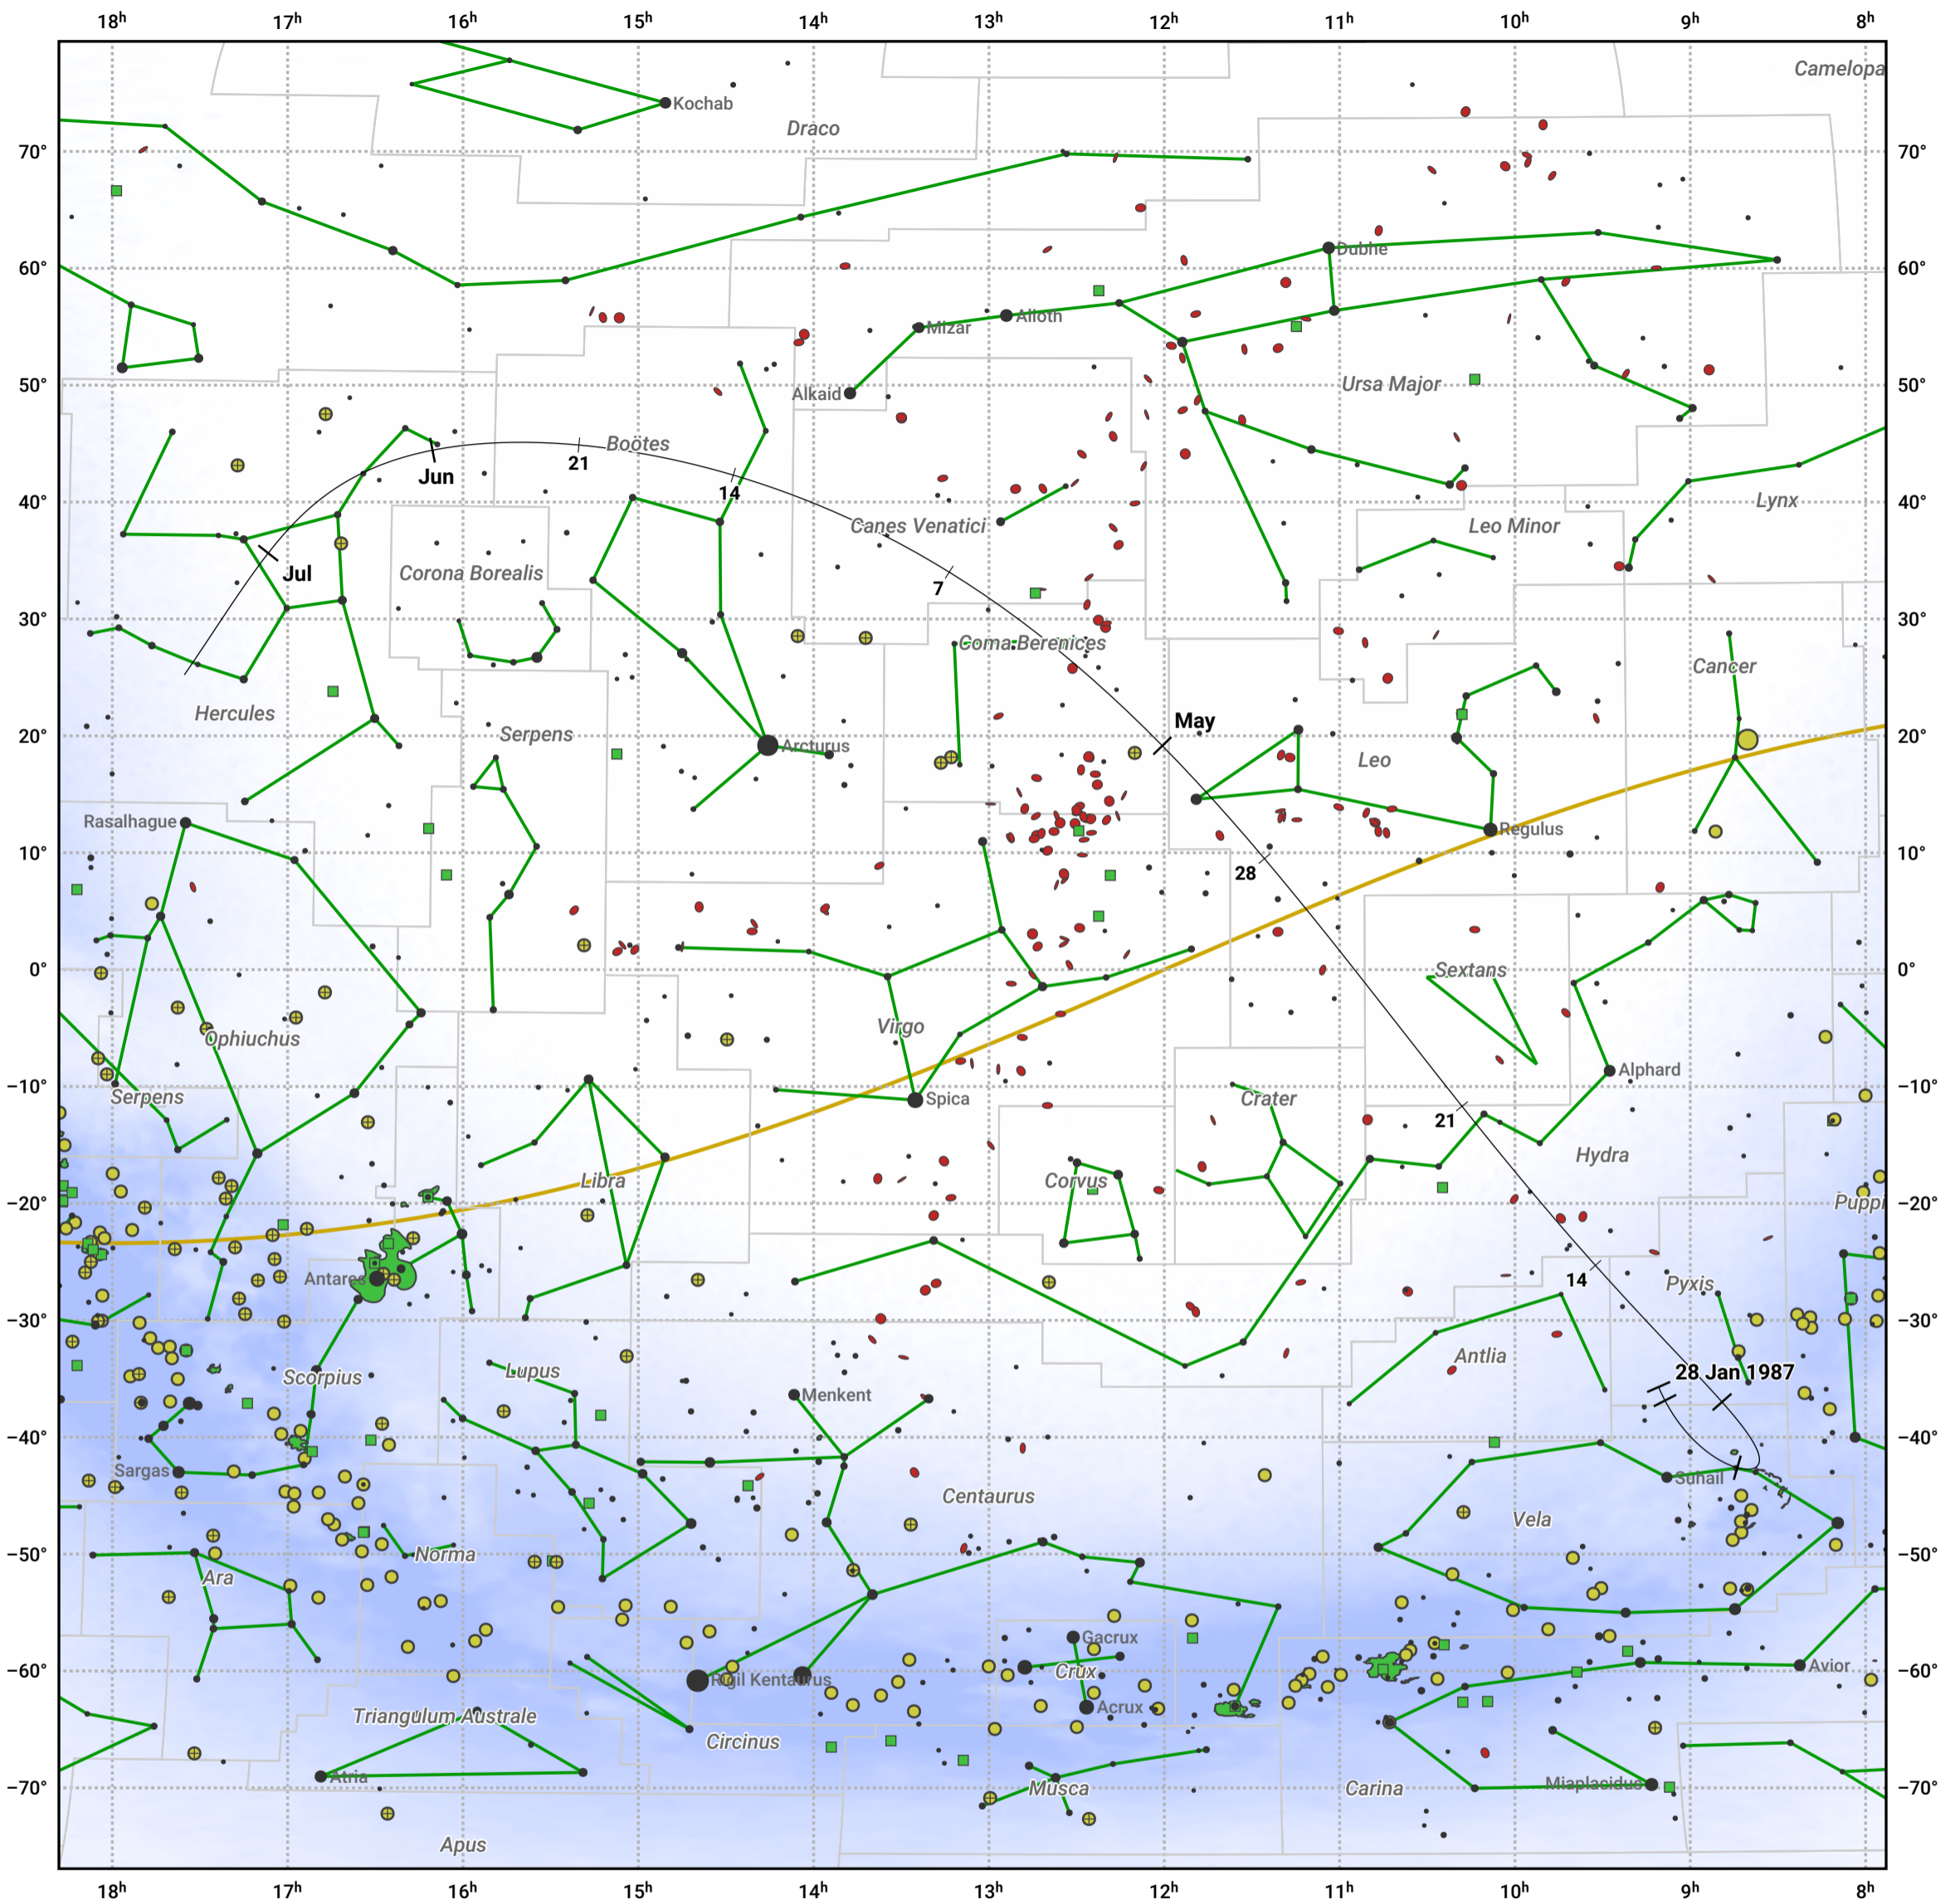

# The path of 26P/Grigg-Skjellerup starting on 28 Jan 1987

© Dominic Ford 2011–2024. Date markers placed at midnight UTC. Downloaded from <https://in-the-sky.org>

Magnitude scale: ● 5.0 ● 4.0 ● 3.0 ● 2.0 ● 1.0 ● 0.0 ● -1.0

— Ecliptic Plane

● Galaxy ■ Bright nebula ● Open cluster ⊕ Globular cluster

Date	Mag
1987 Feb 16	12.6
1987 Mar 1	11.8
1987 Mar 5	11.5
1987 Mar 22	10.4
1987 Apr 4	9.4
1987 Apr 16	8.3
1987 May 1	7.6
1987 May 23	9.4
1987 Jun 5	10.4
1987 Jun 20	11.5
1987 Jul 1	12.1
1987 Jul 7	12.5
1987 Jul 25	13.5